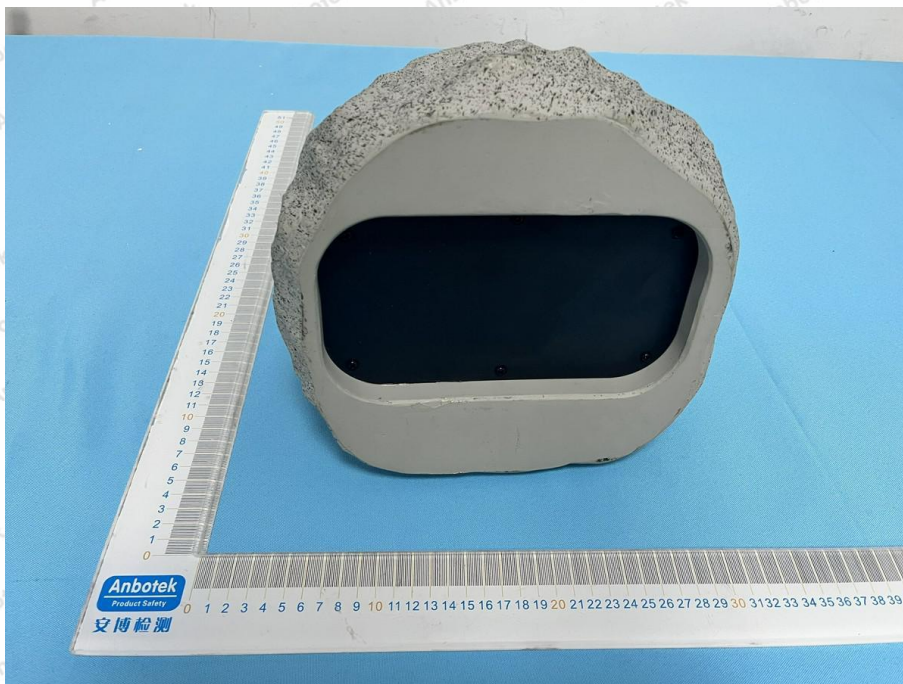

Appendix II -- External Photograph

Shenzhen Anbotek Compliance Laboratory Limited

Address: 1/F., Building D, Sogood Science and Technology Park, Sanwei Community, Hangcheng Street, Bao'an District, Shenzhen, Guangdong, China.
Tel: (86) 0755-26066440 Fax: (86) 0755-26014772 Email: service@anbotek.com