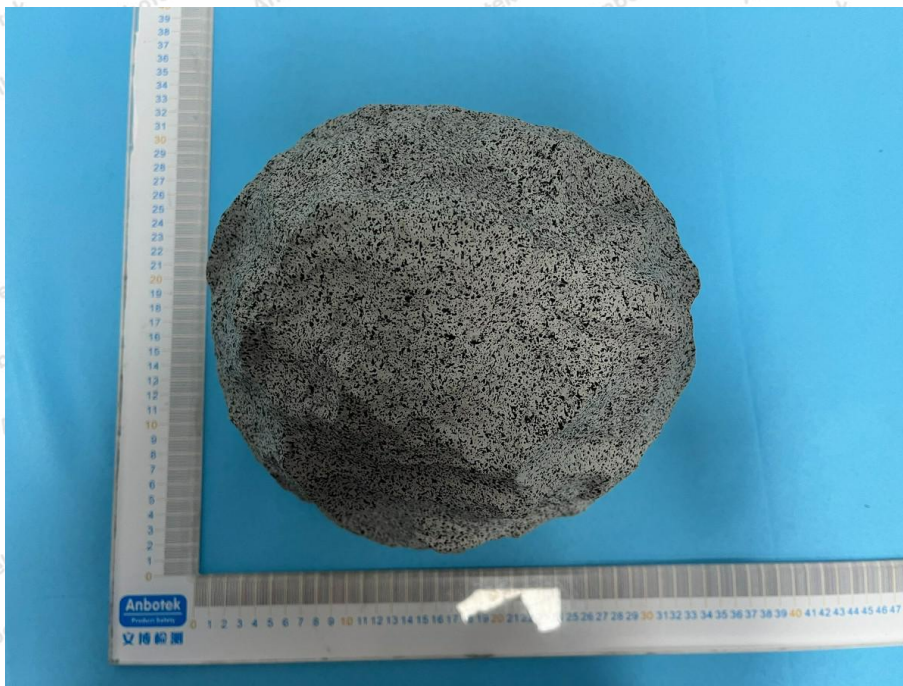

Appendix II -- External Photograph

Shenzhen Anbotek Compliance Laboratory Limited

Address: 1/F., Building D, Sogood Science and Technology Park, Sanwei Community, Hangcheng Street, Bao'an District, Shenzhen, Guangdong, China.
Tel: (86) 0755-26066440 Fax: (86) 0755-26014772 Email: service@anbotek.com