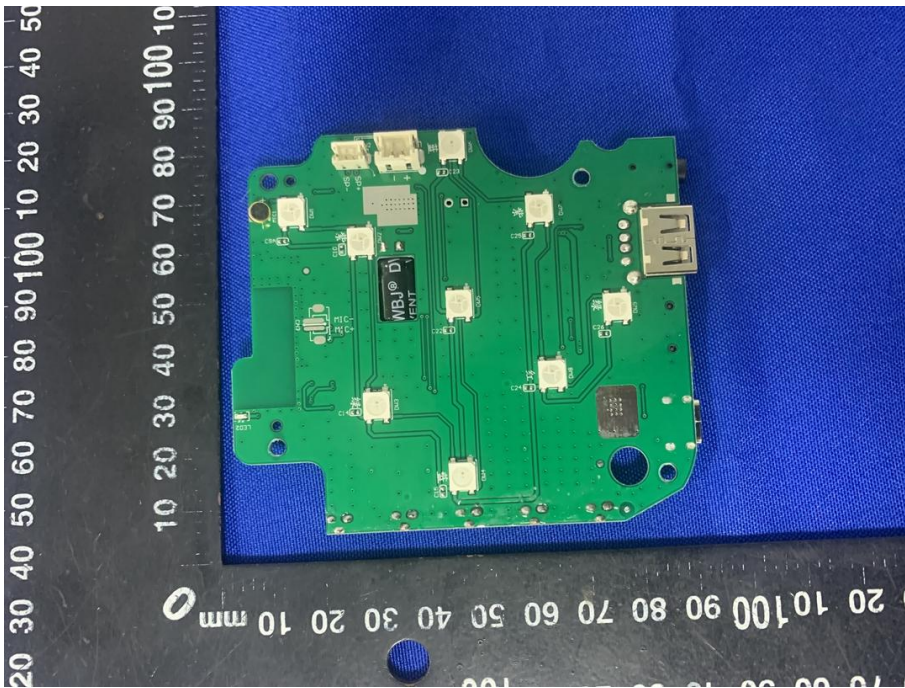

Appendix C: Photographs of EUT

Product: Krypton-led light up bluetooth speaker

Model: DC-1295

Internal Photos

Antenna