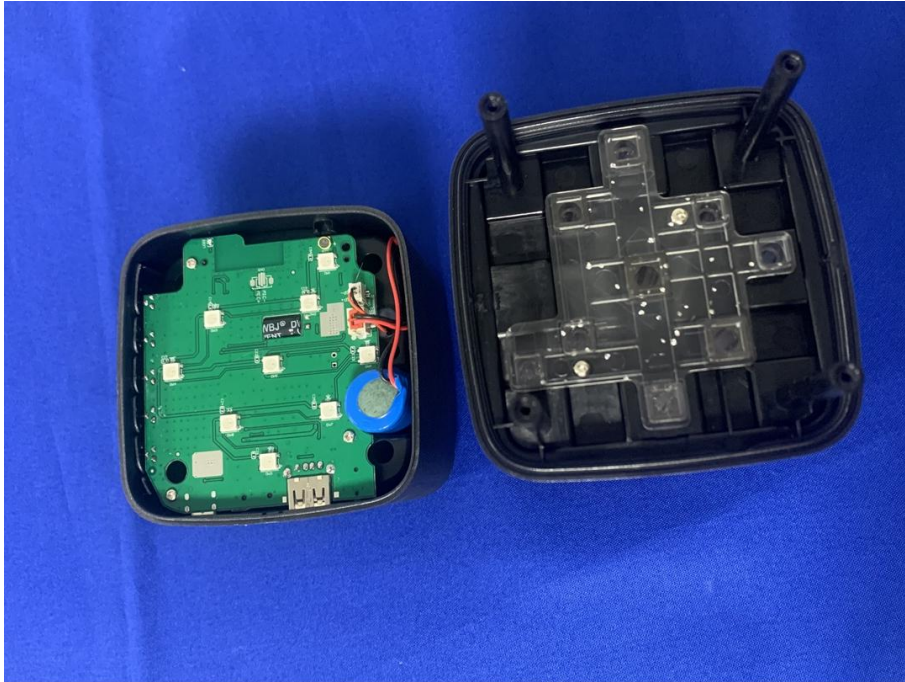

Appendix C: Photographs of EUT

Product: Krypton-led light up bluetooth speaker

Model: DC-1295

Internal Photos

Antenna