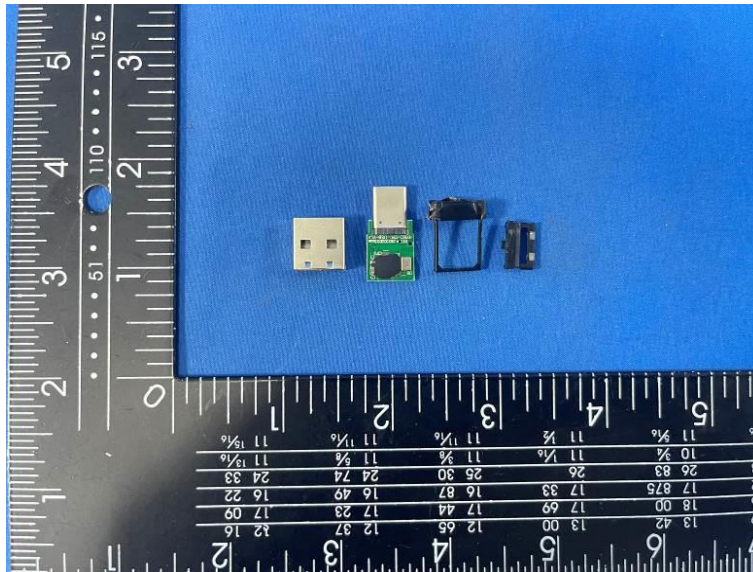

Internal Photos of the EUT

Photo 1

Photo 2

Photo 3

2.4G PCB
Antenna