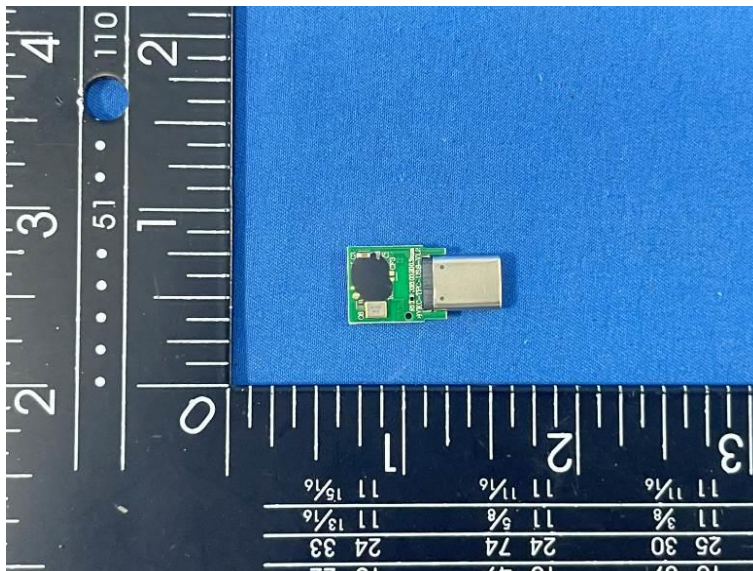

Internal Photos of the EUT

Photo 1

Photo 2

Photo 3

2.4G PCB
Antenna