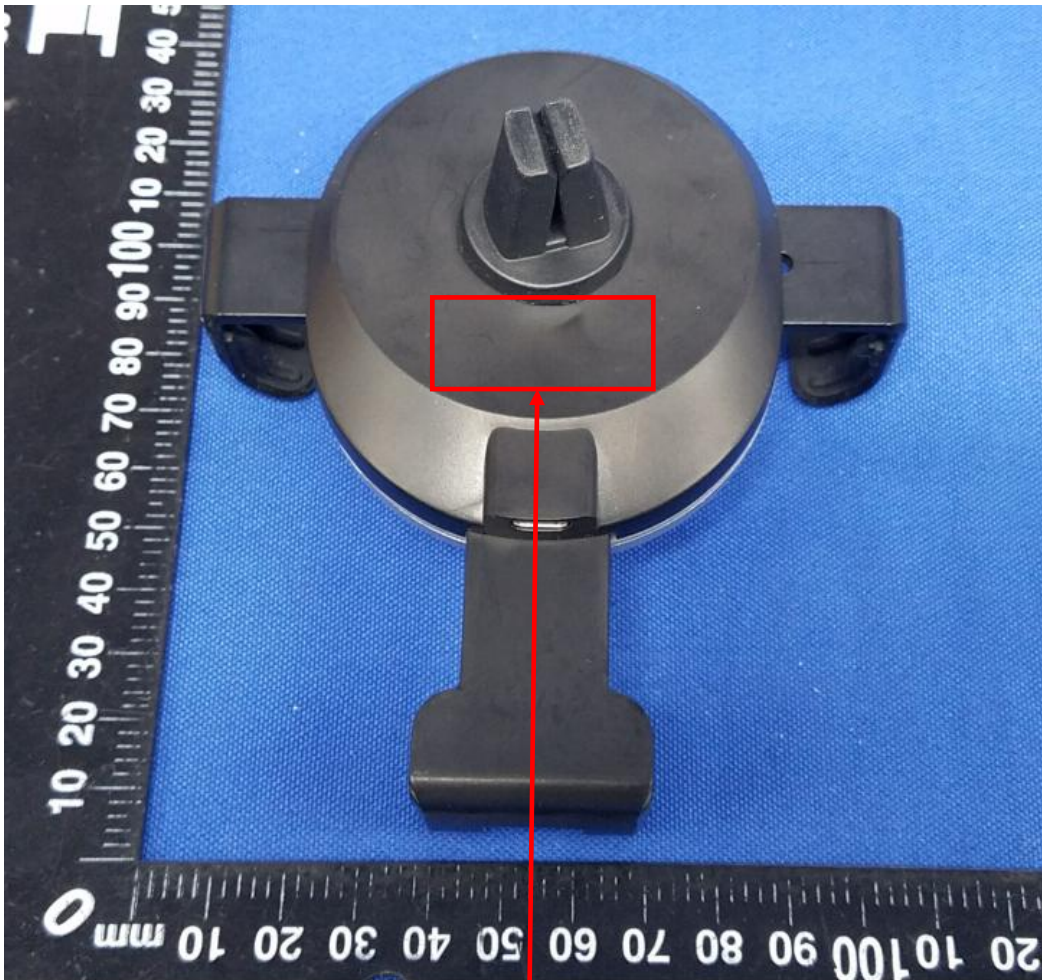

Label Artwork and Location

Model: AZ20022

Label:

Car gravity wireless charger

Model: AZ20022

FCC ID: 2AAPK-AZ20022

Size: L*W=30*14mm

Location