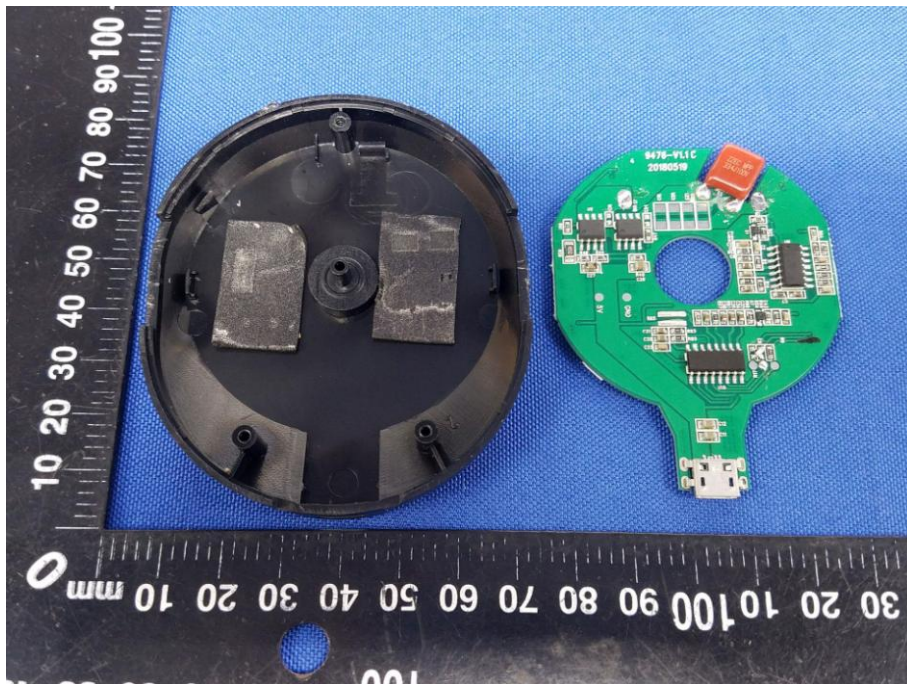

Appendix B: Photographs of EUT

Product: Car gravity wireless charger

Model: AZ20022

Internal Photos

Antenna