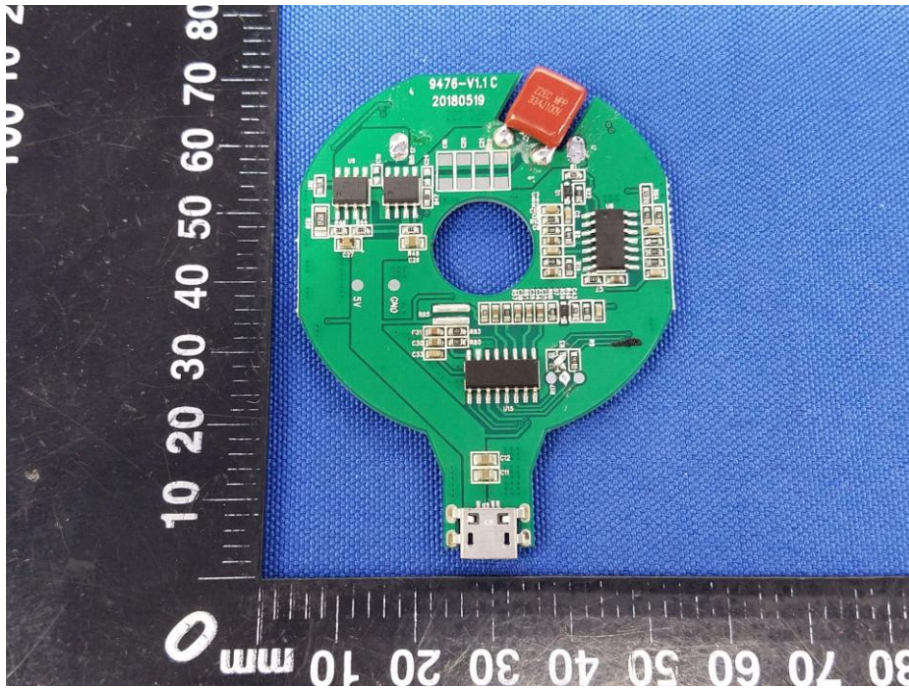

Appendix B: Photographs of EUT

Product: Car gravity wireless charger

Model: AZ20022

Internal Photos

Antenna