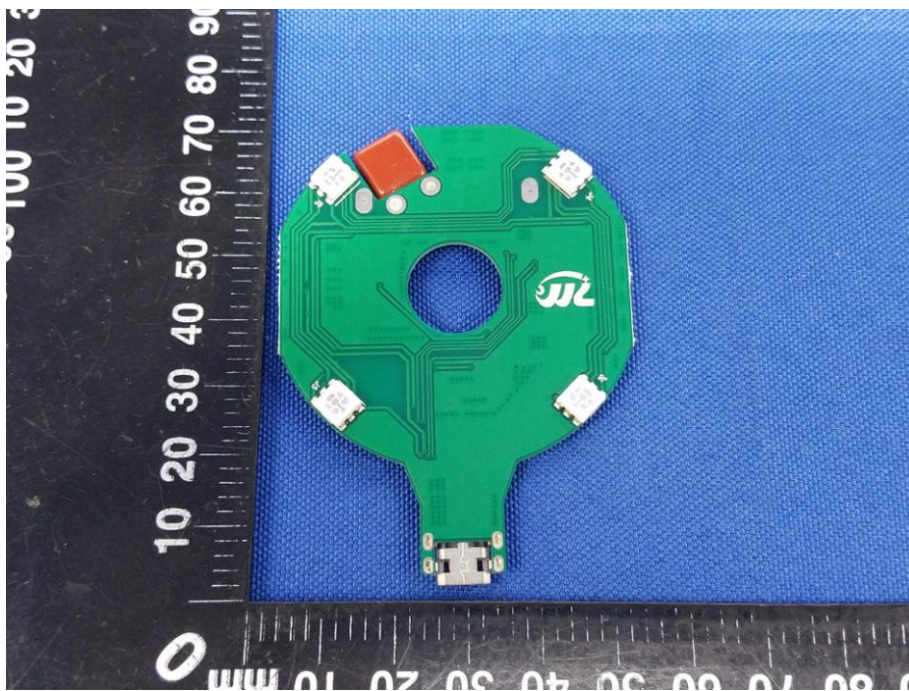

Appendix B: Photographs of EUT

Product: Car gravity wireless charger

Model: AZ20022

Internal Photos

Antenna