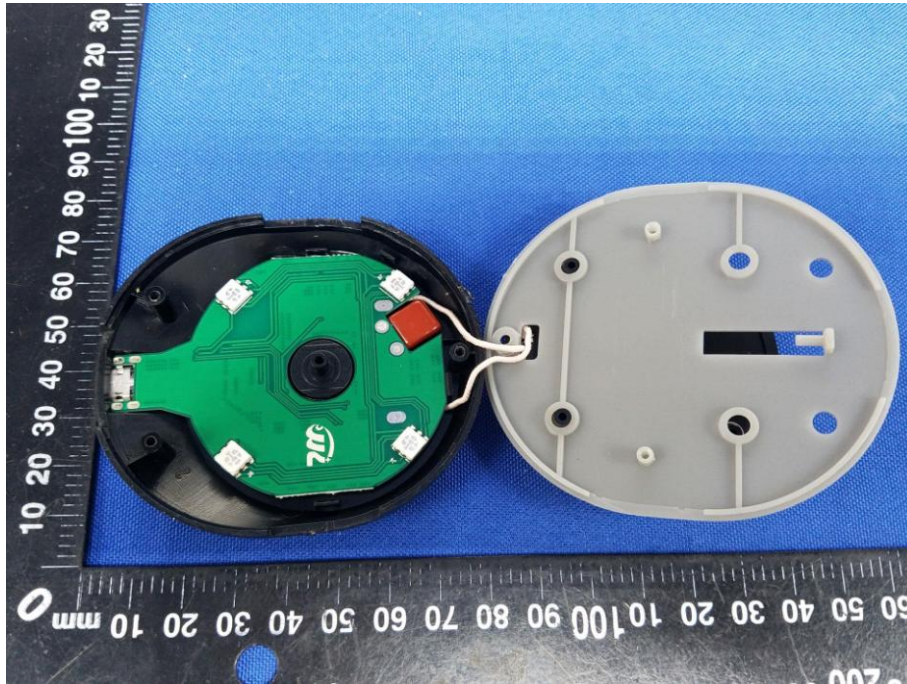

Appendix B: Photographs of EUT

Product: Car gravity wireless charger

Model: AZ20022

Internal Photos

Antenna