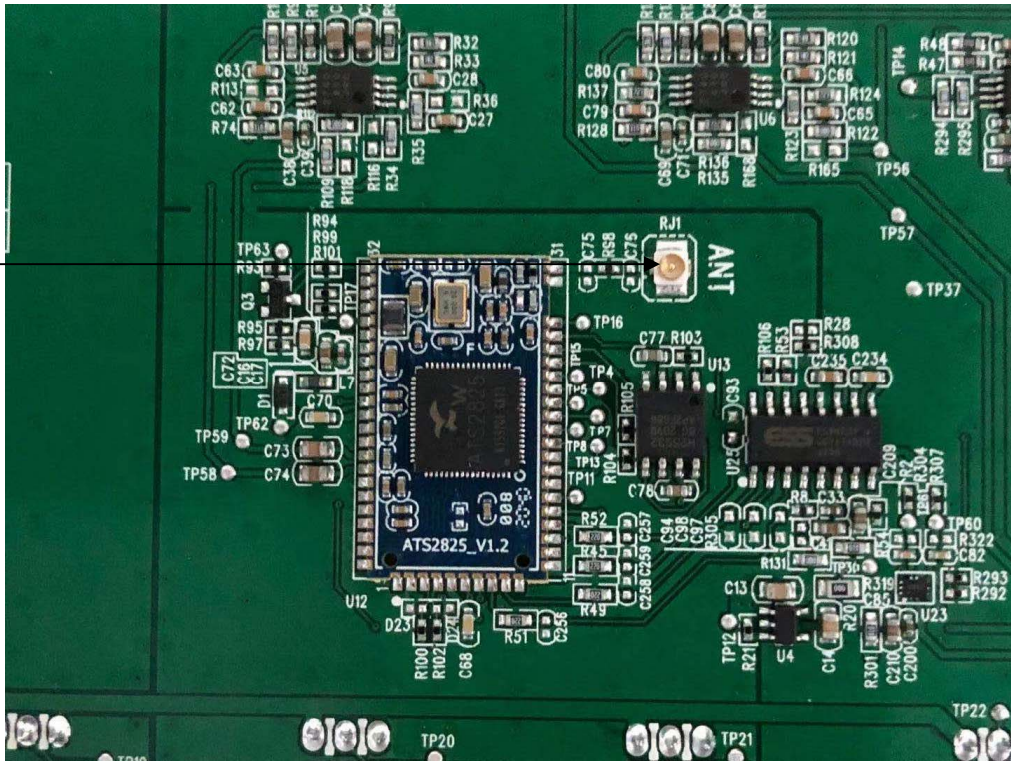

Internal Photos
M/N: Spark 40

Internal Photos

M/N: Spark 40

Bluetooth
Antenna

Internal Photos
M/N: Spark 40

Internal Photos

M/N: Spark 40

Bluetooth
Antenna
Connector

Internal Photos

M/N: Spark 40

Internal Photos

M/N: Spark 40