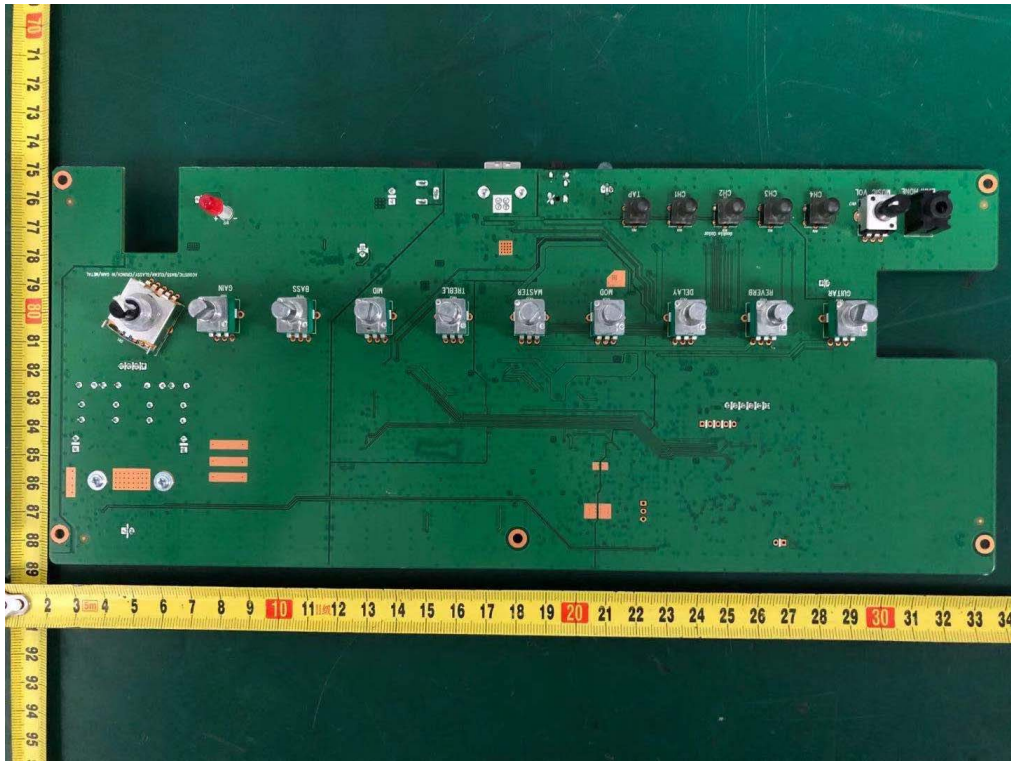

Internal Photos
M/N: Spark 40

Internal Photos

M/N: Spark 40

Bluetooth
Antenna

Internal Photos
M/N: Spark 40

Internal Photos

M/N: Spark 40

Bluetooth
Antenna
Connector