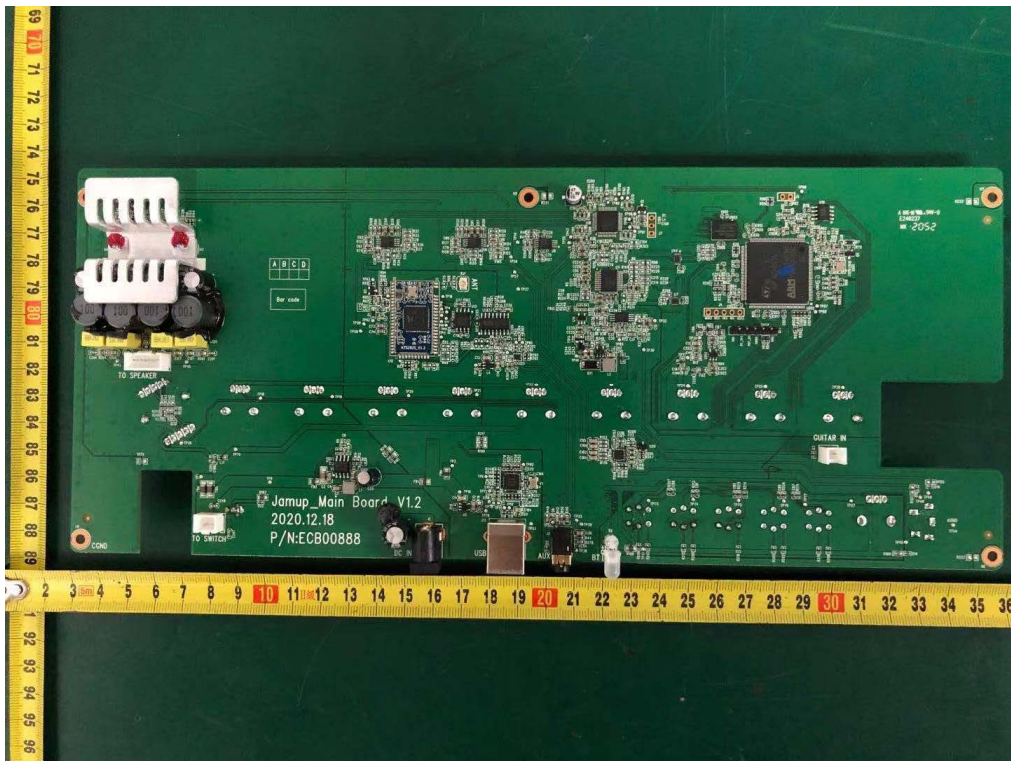

Internal Photos
M/N: Spark 40

Internal Photos

M/N: Spark 40

Bluetooth
Antenna

Internal Photos
M/N: Spark 40

Internal Photos

M/N: Spark 40

Bluetooth
Antenna
Connector