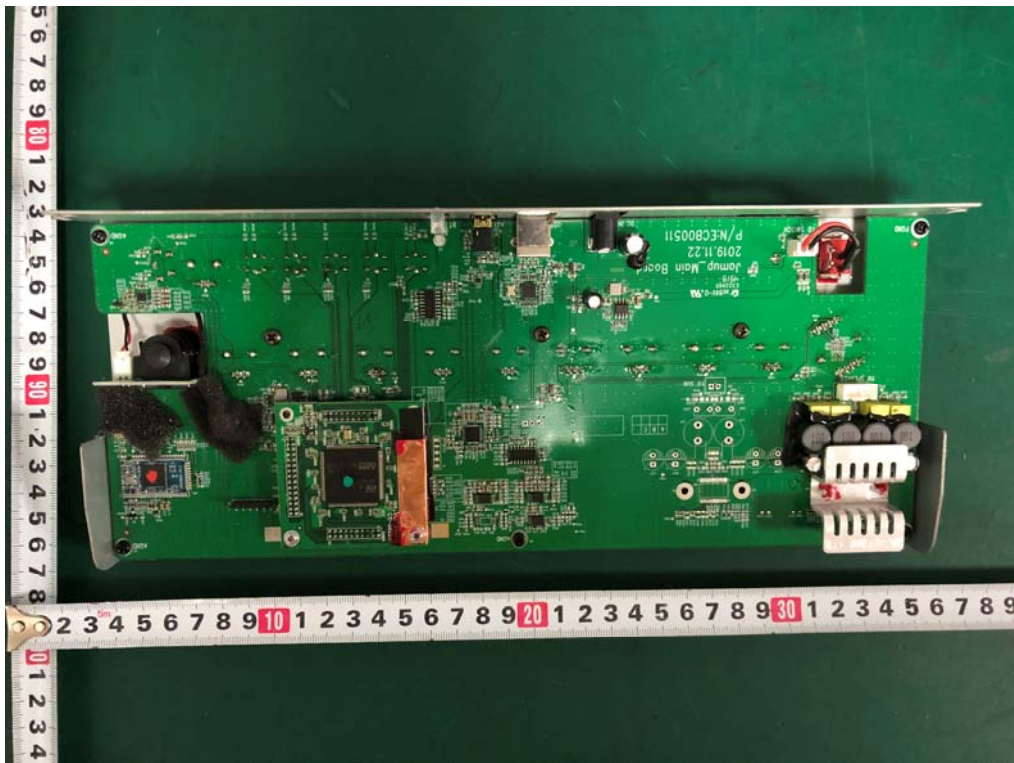

Internal Photos

M/N: Spark 40

Internal Photos

M/N: Spark 40

Bluetooth
Antenna

Internal Photos

M/N: Spark 40

Internal Photos

M/N: Spark 40

Internal Photos

M/N: Spark 40

Internal Photos

M/N: Spark 40

Bluetooth
Antenna
Port