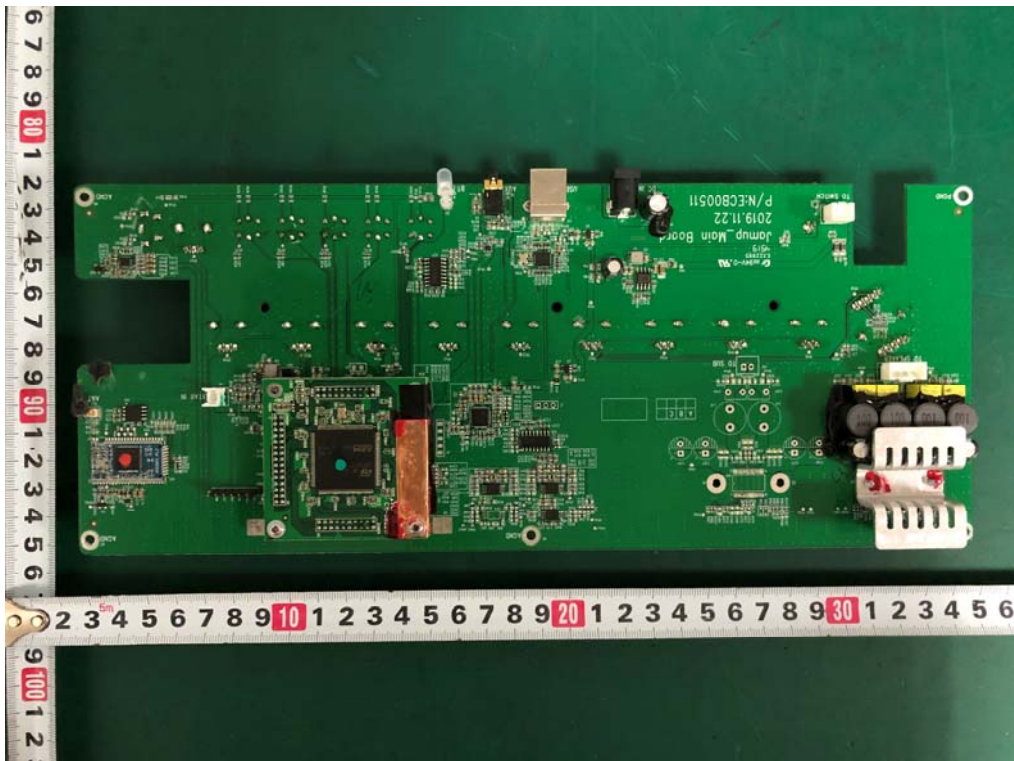

Internal Photos

M/N: Spark 40

Internal Photos

M/N: Spark 40

Bluetooth
Antenna

Internal Photos

M/N: Spark 40

Internal Photos

M/N: Spark 40

Internal Photos

M/N: Spark 40

Internal Photos

M/N: Spark 40

Bluetooth
Antenna
Port