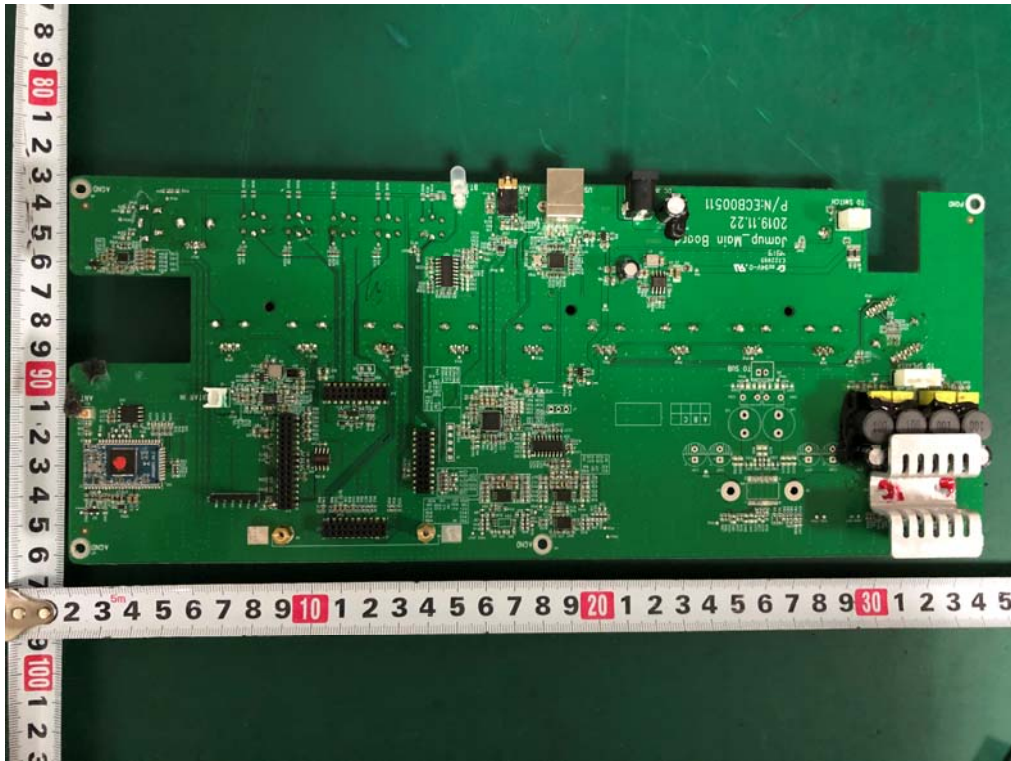

Internal Photos

M/N: Spark 40

Internal Photos

M/N: Spark 40

Bluetooth
Antenna

Internal Photos

M/N: Spark 40

Internal Photos

M/N: Spark 40

Internal Photos

M/N: Spark 40

Internal Photos

M/N: Spark 40

Bluetooth
Antenna
Port