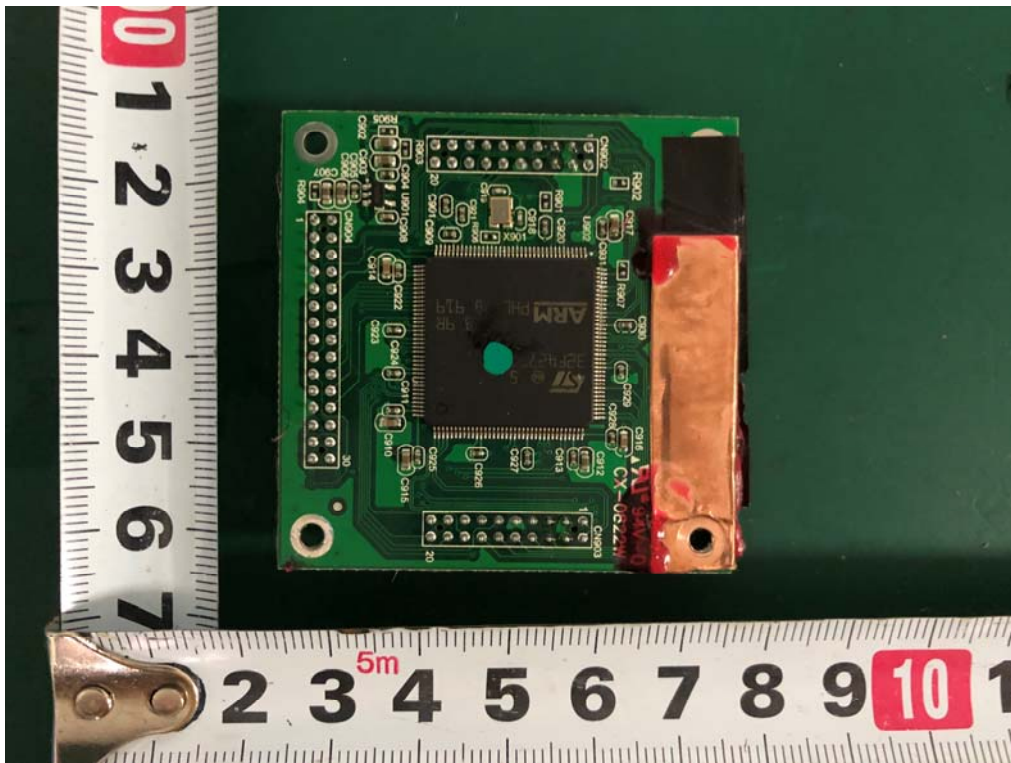

Internal Photos

M/N: Spark 40

Internal Photos

M/N: Spark 40

Bluetooth
Antenna

Internal Photos

M/N: Spark 40

Internal Photos

M/N: Spark 40

Internal Photos

M/N: Spark 40

Internal Photos

M/N: Spark 40

Bluetooth
Antenna
Port