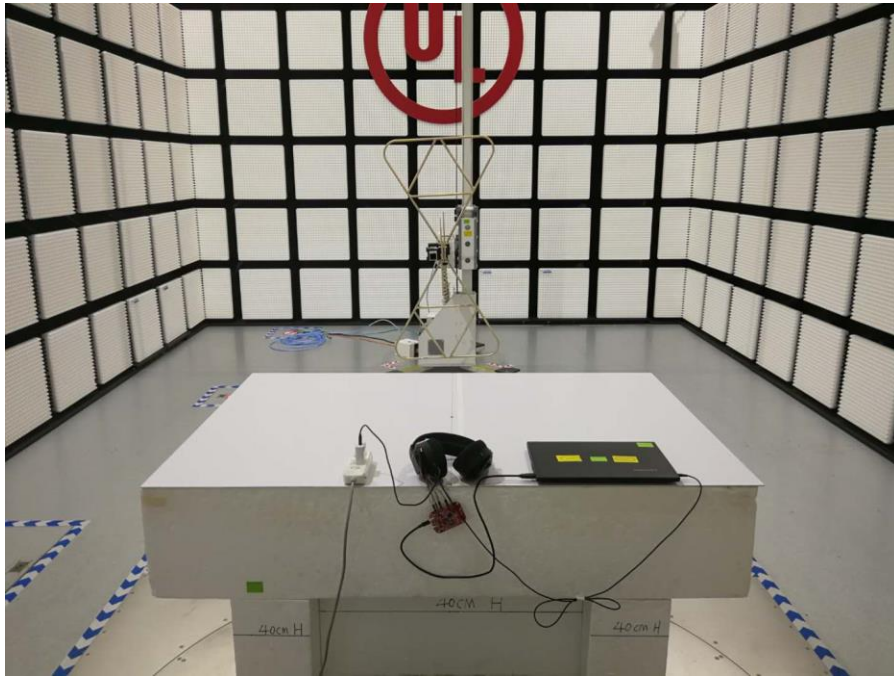

Appendix II

Setup Photographs

RADIATED RF MEASUREMENT SETUP (ABOVE 1 GHz)

MEASUREMENT POSITION

MEASUREMENT POSITION (X axis)

MEASUREMENT POSITION (Y axis)

MEASUREMENT POSITION (Z axis)

RADIATED RF MEASUREMENT SETUP (30MHz~1GHz)

RADIATED RF MEASUREMENT SETUP (Below 30MHz)

POWERLINE CONDUCTED EMISSIONS MEASUREMENT SETUP