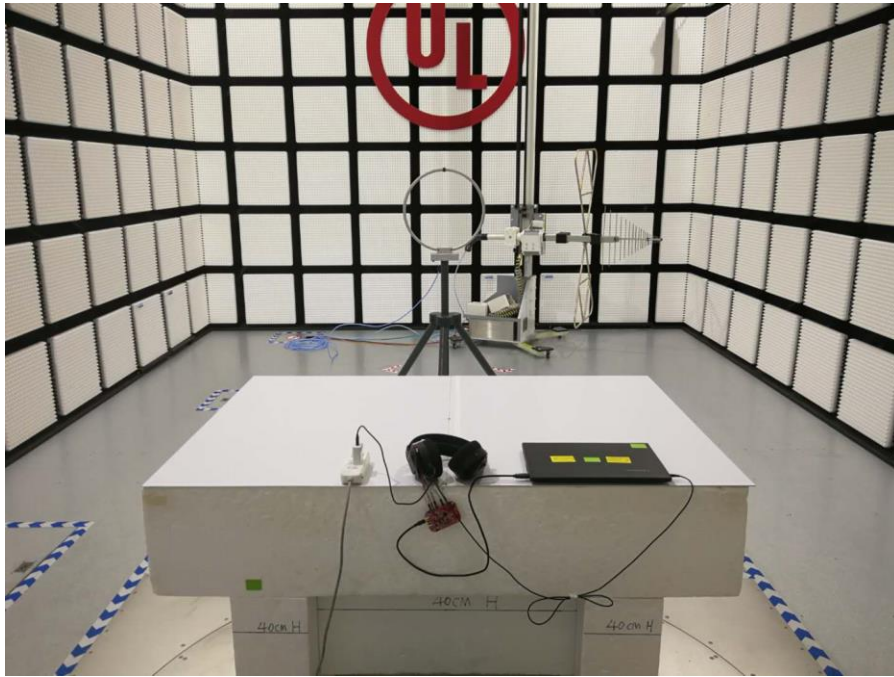

Appendix II

Setup Photographs

RADIATED RF MEASUREMENT SETUP (ABOVE 1 GHz)

MEASUREMENT POSITION

MEASUREMENT POSITION (X axis)

MEASUREMENT POSITION (Y axis)

MEASUREMENT POSITION (Z axis)

RADIATED RF MEASUREMENT SETUP (30MHz~1GHz)

RADIATED RF MEASUREMENT SETUP (Below 30MHz)

POWERLINE CONDUCTED EMISSIONS MEASUREMENT SETUP