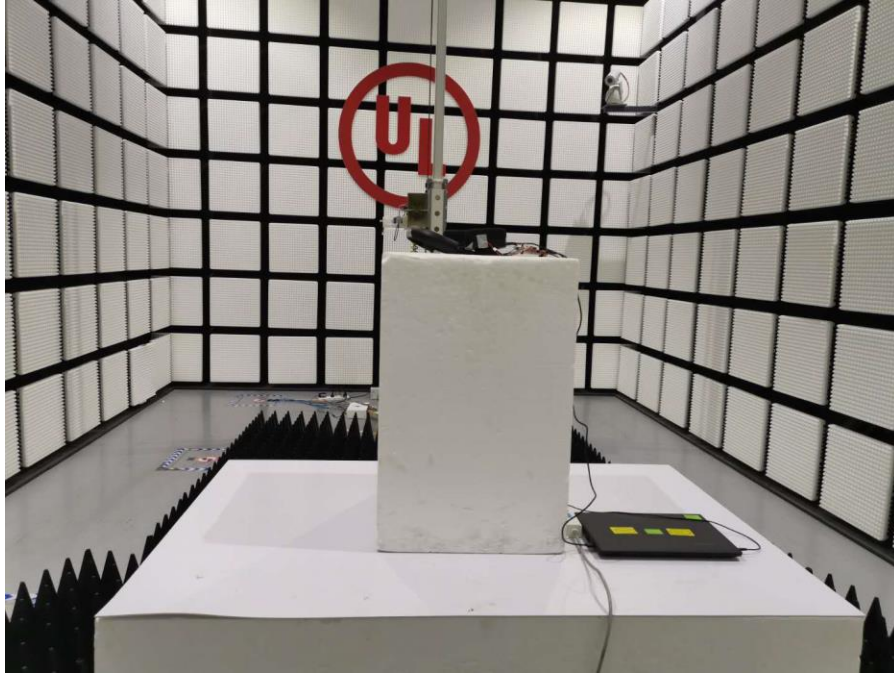

Appendix II

Setup Photographs

RADIATED RF MEASUREMENT SETUP (ABOVE 1 GHz)

MEASUREMENT POSITION

MEASUREMENT POSITION (X axis)

MEASUREMENT POSITION (Y axis)

MEASUREMENT POSITION (Z axis)

RADIATED RF MEASUREMENT SETUP (30MHz~1GHz)

RADIATED RF MEASUREMENT SETUP (Below 30MHz)

POWERLINE CONDUCTED EMISSIONS MEASUREMENT SETUP