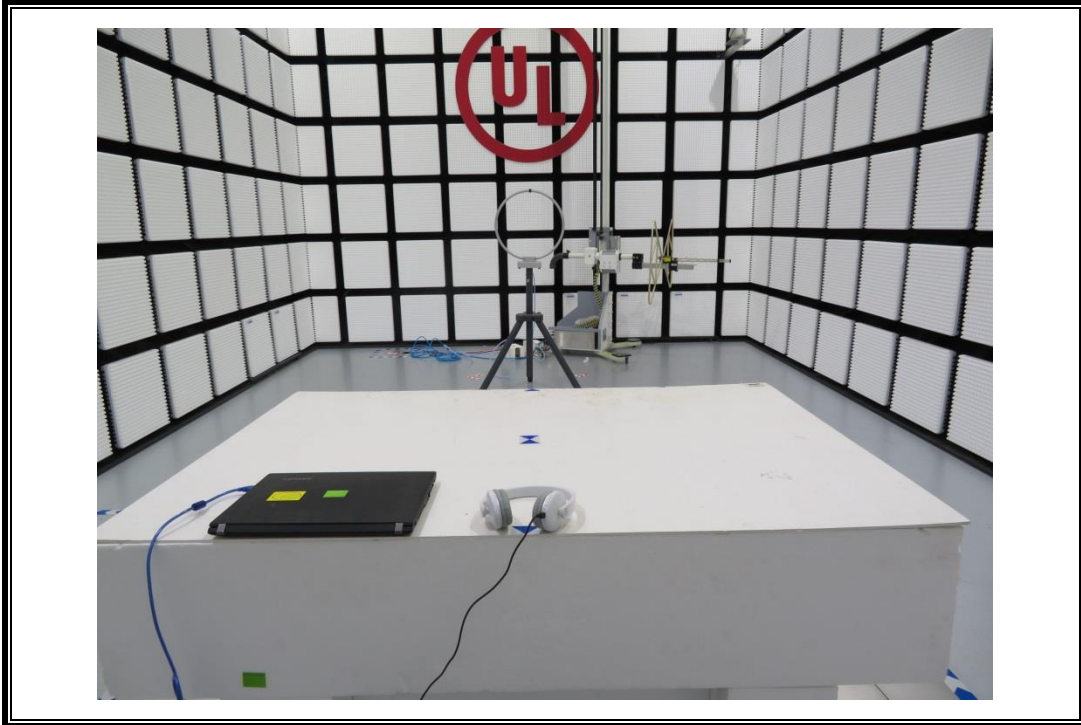

# **Setup Photographs**

RADIATED RF MEASUREMENT SETUP (30MHz ~ 1 GHz)

RADIATED RF MEASUREMENT SETUP (ABOVE 1 GHz- X axis)

RADIATED RF MEASUREMENT SETUP (ABOVE 1 GHz- Y axis)

RADIATED RF MEASUREMENT SETUP (ABOVE 1 GHz- Z axis)