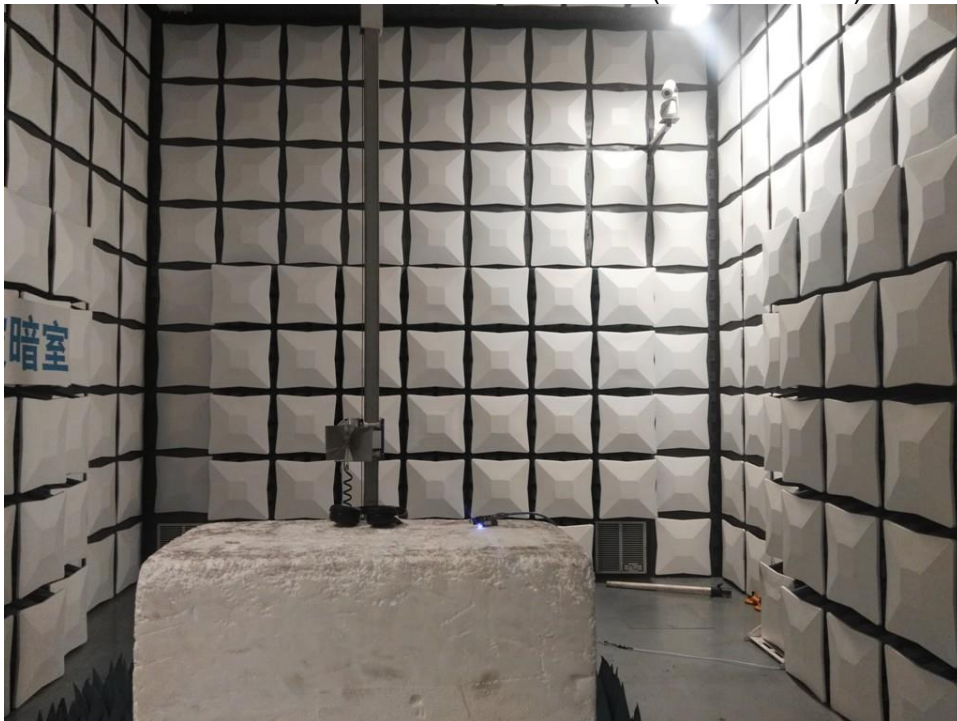

# **Setup Photographs**

## ANTENNA PORT CONDUCTED RF MEASUREMENT SETUP

## RADIATED RF MEASUREMENT SETUP (0.009MHz ~ 30MHz)

RADIATED RF MEASUREMENT SETUP (30MHz ~ 1 GHz)

RADIATED RF MEASUREMENT SETUP (ABOVE 1 GHz)

POWERLINE CONDUCTED EMISSIONS MEASUREMENT SETUP