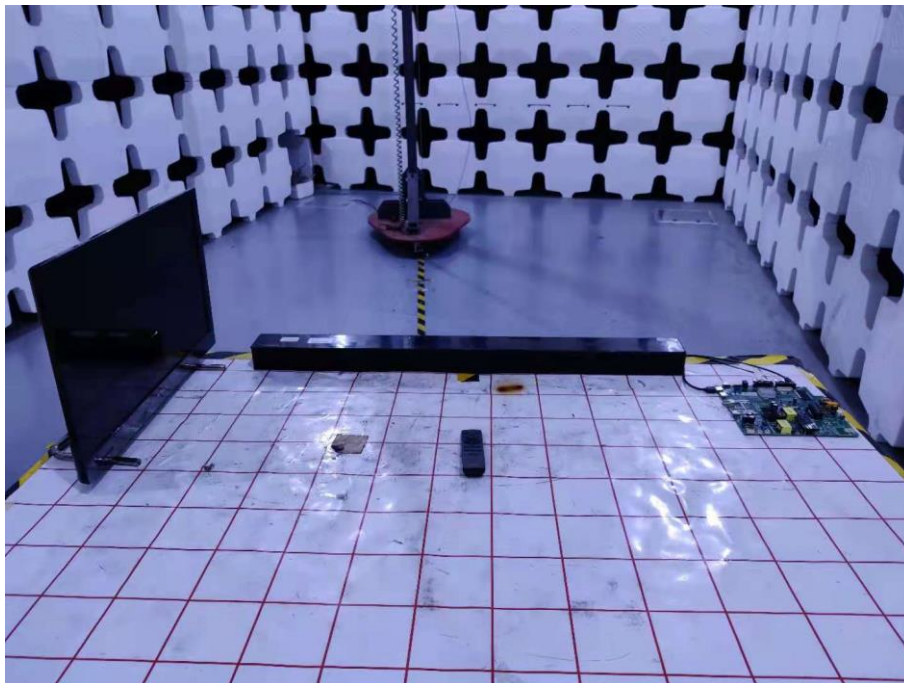

**RADIATED EMISSION TEST SET-UP**

Front View (Below 1GHz)

Back View (Below 1GHz)

The EUT is placed at the center of turntable

Front View (Above 1GHz)

Back View (Above 1GHz)

The EUT is placed at the center of turntable