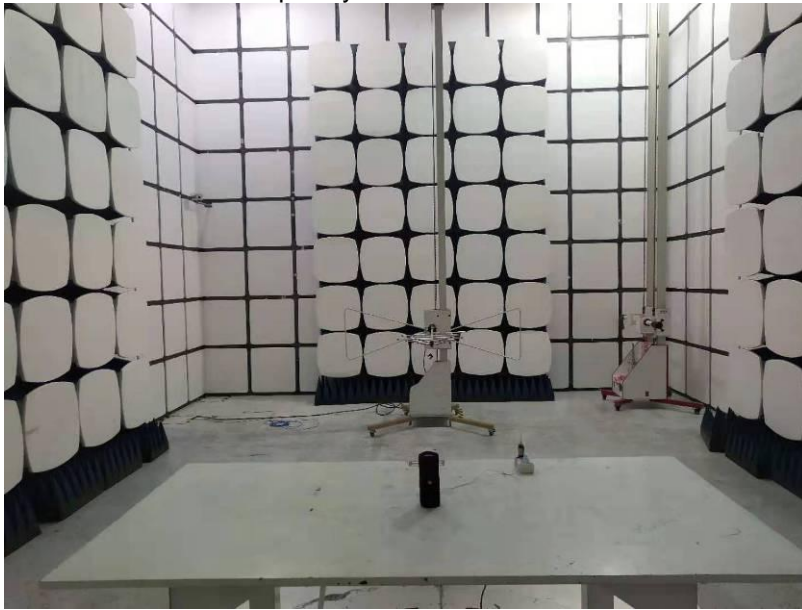

Radiated Spurious Emissions
Test Frequency From 30MHz-1000MHz

Test frequency from Above 1GHz