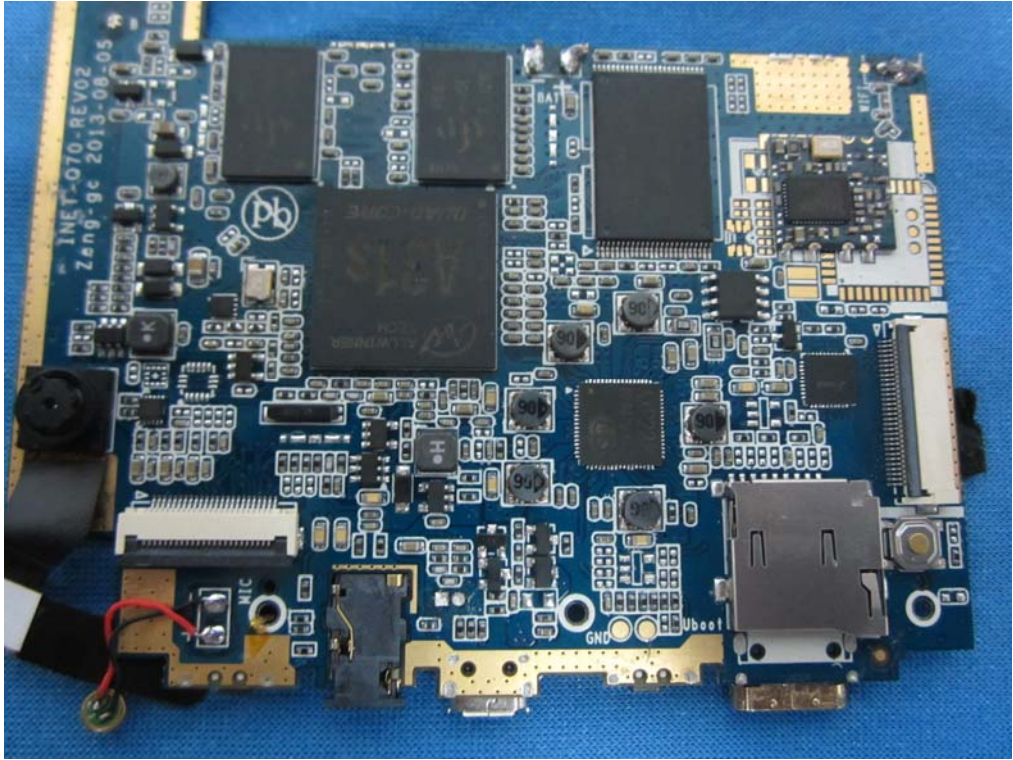

Internal photos of the EUT

- DF 3575100 3.7V
+ 2800mAh 10.36Wh