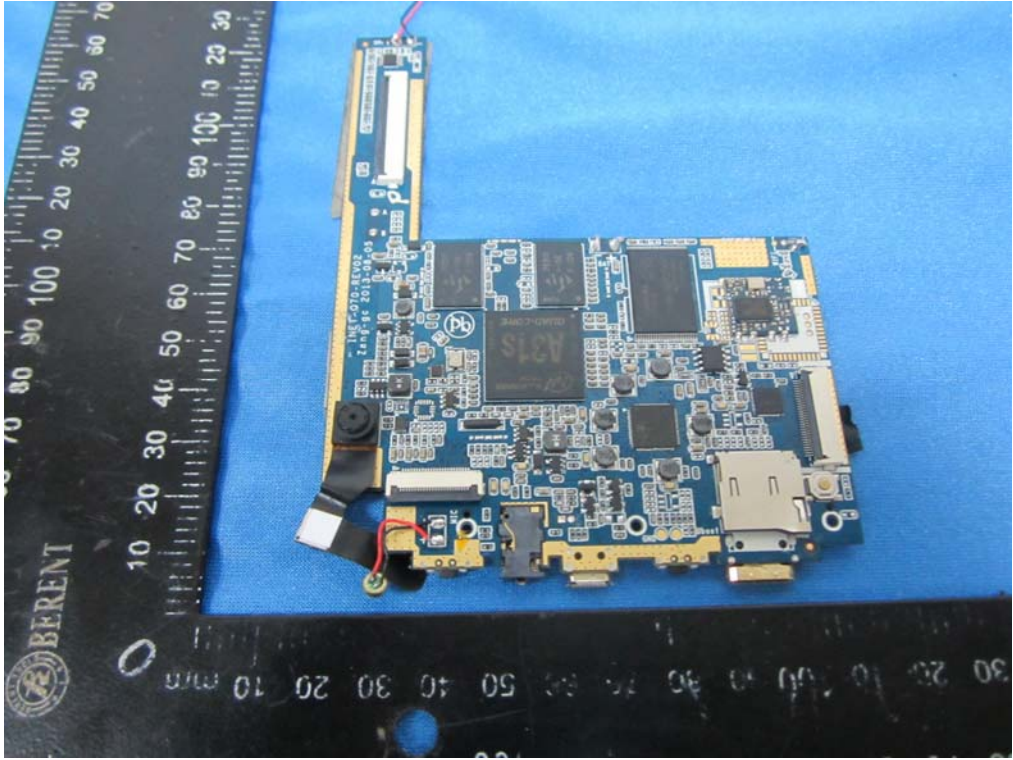

Internal photos of the EUT

- DF 3575100 3.7V
+ 2800mAh 10.36Wh