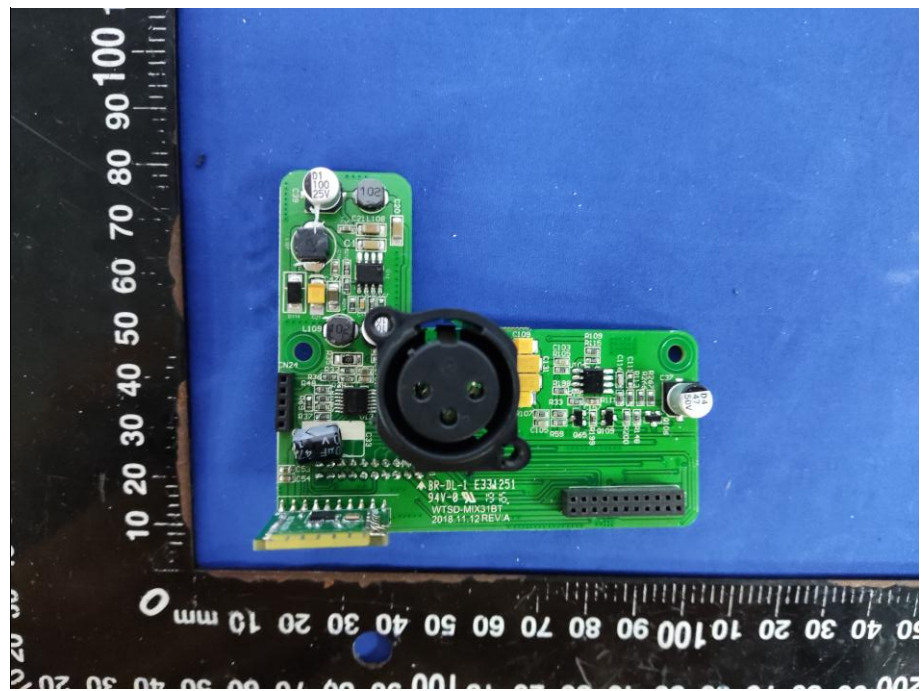

CTC Laboratories, Inc.

1-2/F., Building 2, Jiaquan Building, Guanlan High-Tech Park, Shenzhen, Guangdong, China
Tel: +86-755-27521059 Fax: +86-755-27521011 Http://www.sz-ctc.org.cn

BT ANT ←