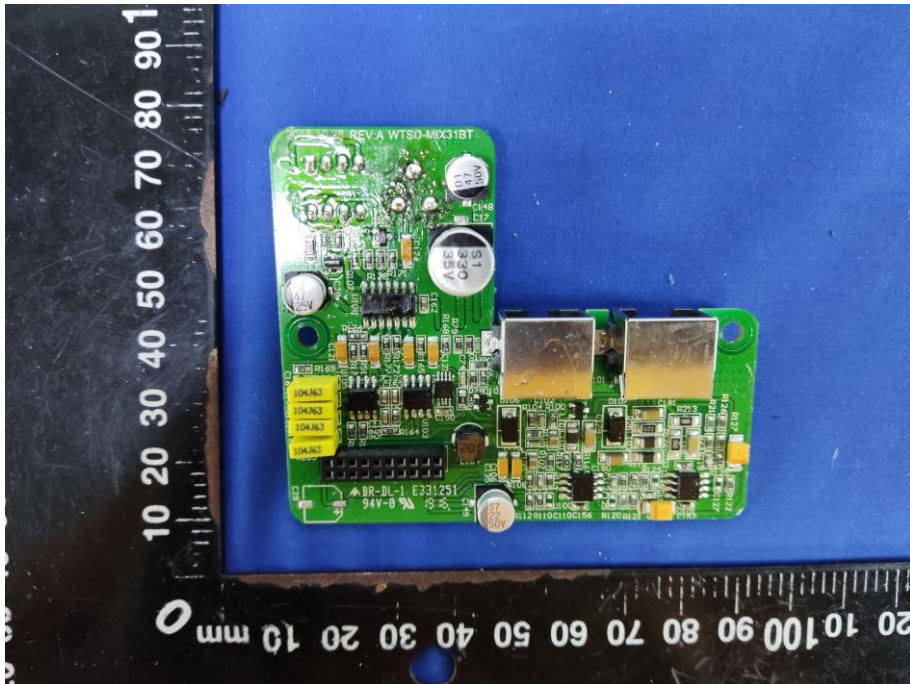

CTC Laboratories, Inc.

1-2/F., Building 2, Jiaquan Building, Guanlan High-Tech Park, Shenzhen, Guangdong, China
Tel: +86-755-27521059 Fax: +86-755-27521011 Http://www.sz-ctc.org.cn

BT ANT ←