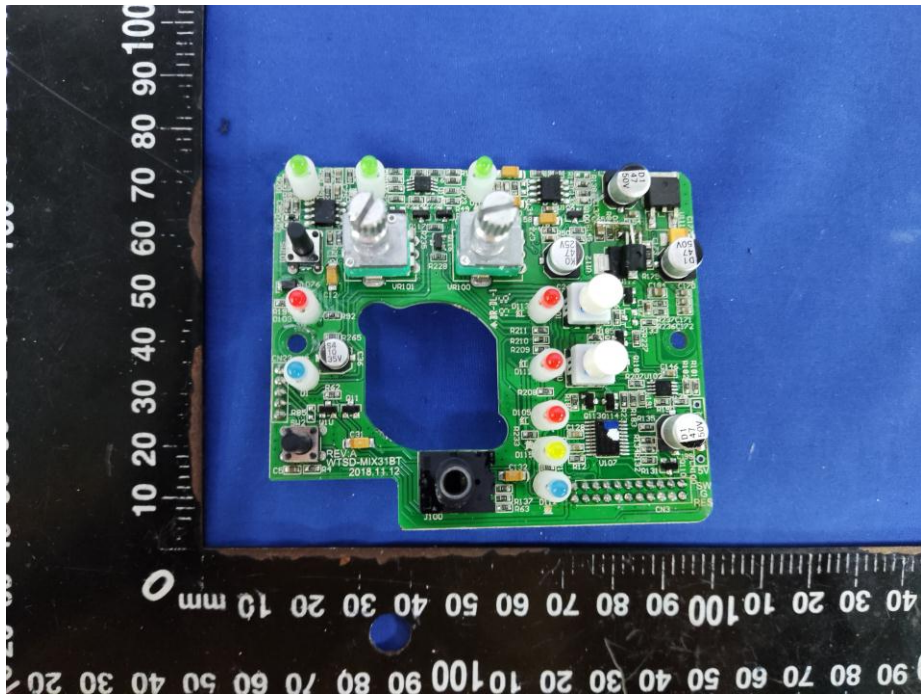

CTC Laboratories, Inc.

1-2/F., Building 2, Jiaquan Building, Guanlan High-Tech Park, Shenzhen, Guangdong, China
Tel: +86-755-27521059 Fax: +86-755-27521011 Http://www.sz-ctc.org.cn

BT ANT ←