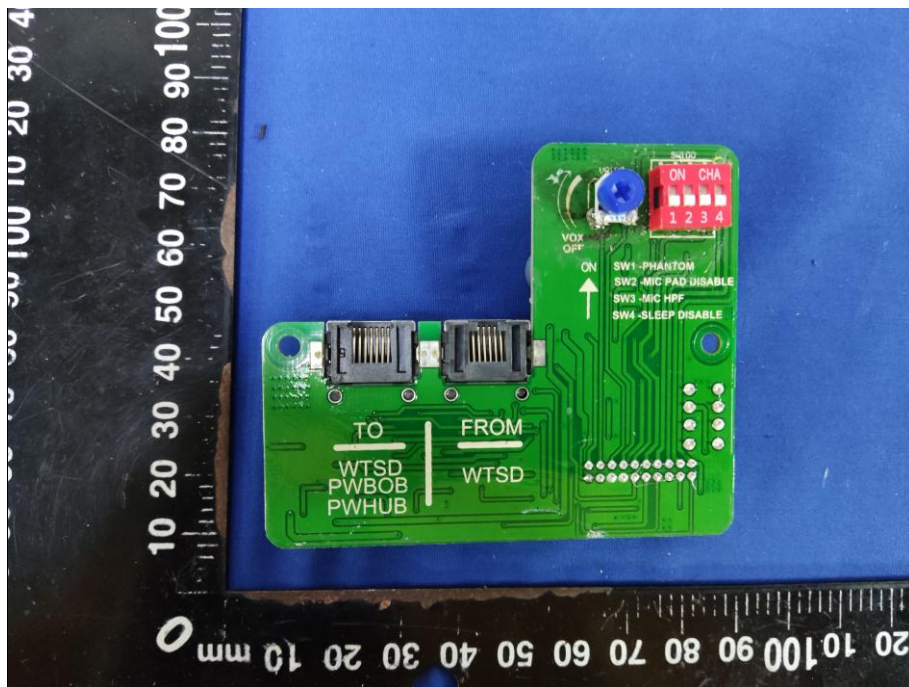

CTC Laboratories, Inc.

1-2/F., Building 2, Jiaquan Building, Guanlan High-Tech Park, Shenzhen, Guangdong, China
Tel: +86-755-27521059 Fax: +86-755-27521011 Http://www.sz-ctc.org.cn

BT ANT ←