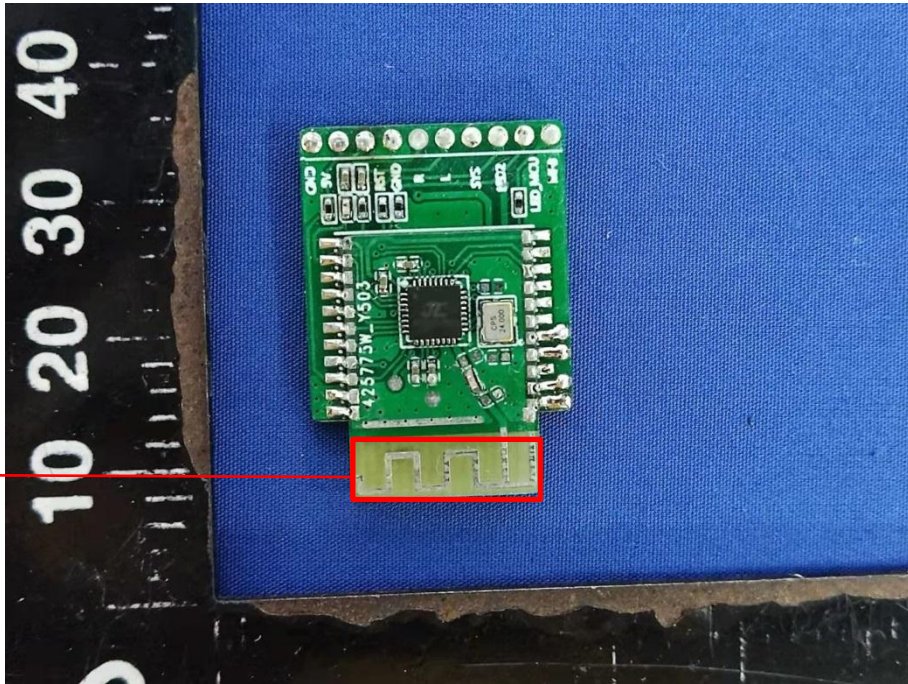

CTC Laboratories, Inc.

1-2/F., Building 2, Jiaquan Building, Guanlan High-Tech Park, Shenzhen, Guangdong, China
Tel: +86-755-27521059 Fax: +86-755-27521011 Http://www.sz-ctc.org.cn

BT ANT ←