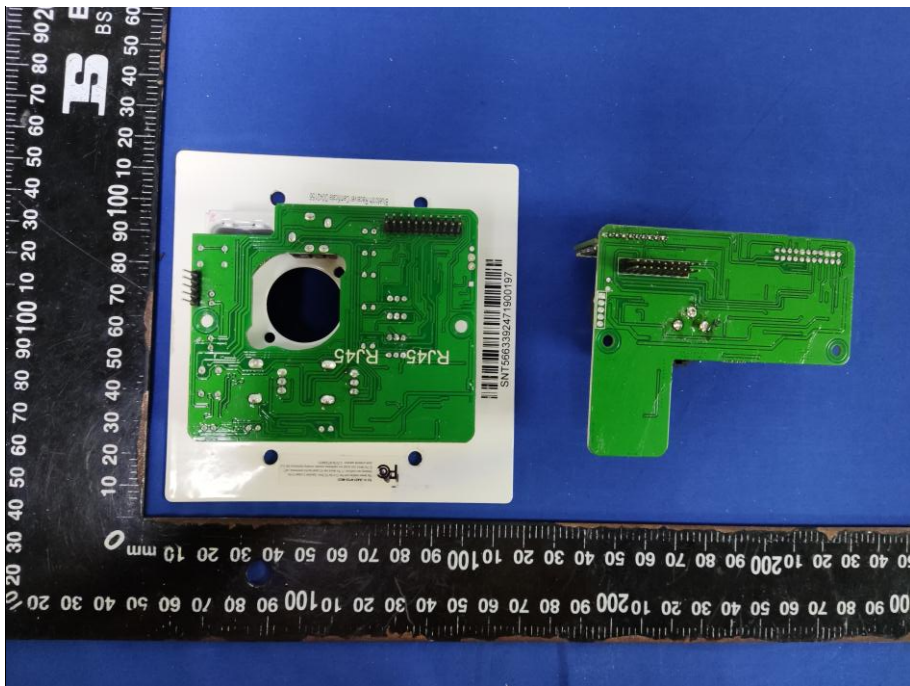

CTC Laboratories, Inc.

1-2/F., Building 2, Jiaquan Building, Guanlan High-Tech Park, Shenzhen, Guangdong, China
Tel: +86-755-27521059 Fax: +86-755-27521011 Http://www.sz-ctc.org.cn

BT ANT ←