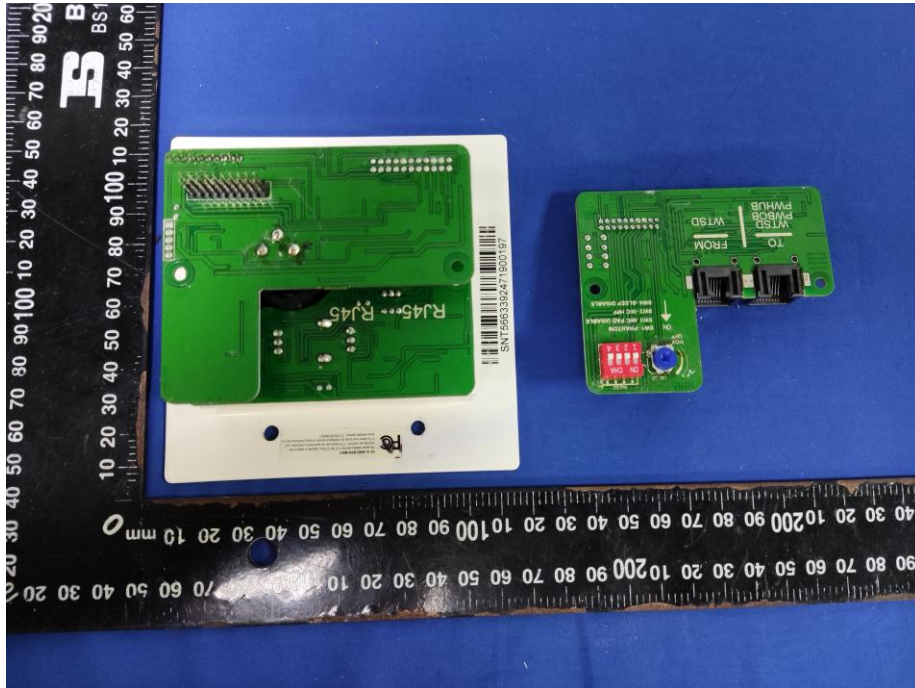

CTC Laboratories, Inc.

1-2/F., Building 2, Jiaquan Building, Guanlan High-Tech Park, Shenzhen, Guangdong, China
Tel: +86-755-27521059 Fax: +86-755-27521011 Http://www.sz-ctc.org.cn

BT ANT ←