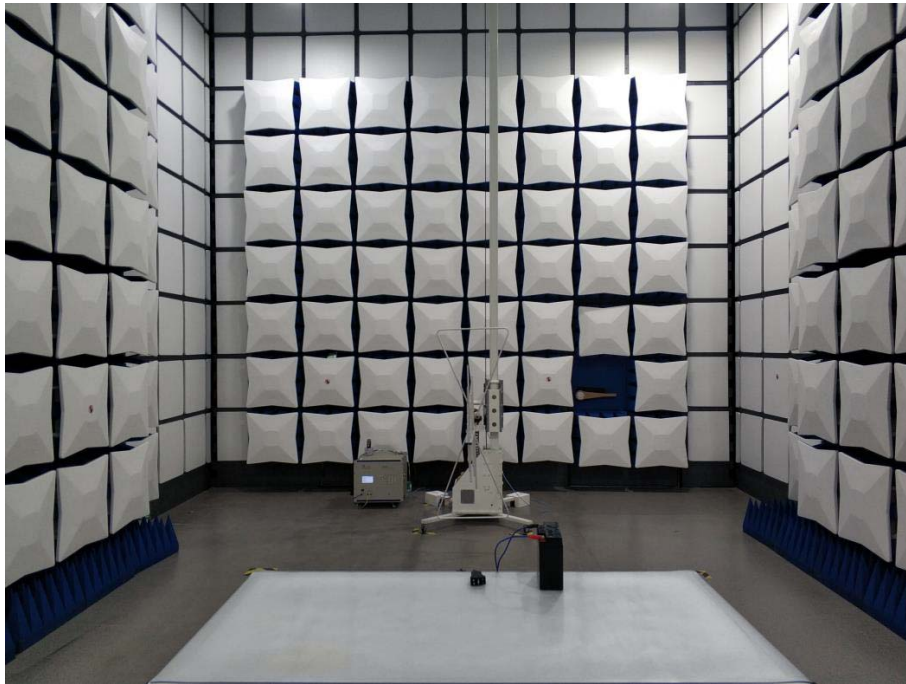

RADIATED EMISSION TEST SETUP (30 MHz to 1 GHz) FROM 1M-HEIGHT TEST TABLE

RADIATED EMISSION TEST SETUP (ABOVE 1 GHz) FROM 1.5M-HEIGHT TEST TABLE