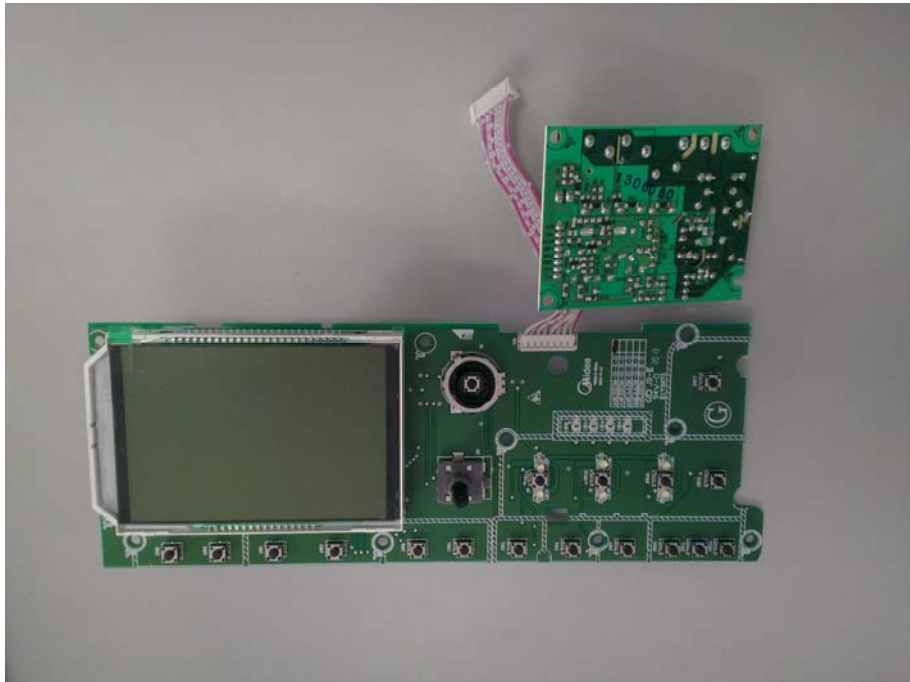

# Internal Photos

*EUT Model: BMO734XL*

*EUT Uncovered View*

*Magnetron Front View*

*Power Filter Board Top View*

*Power Filter Board Bottom View*

*Motherboard Top View*

*Motherboard -Bottom View*