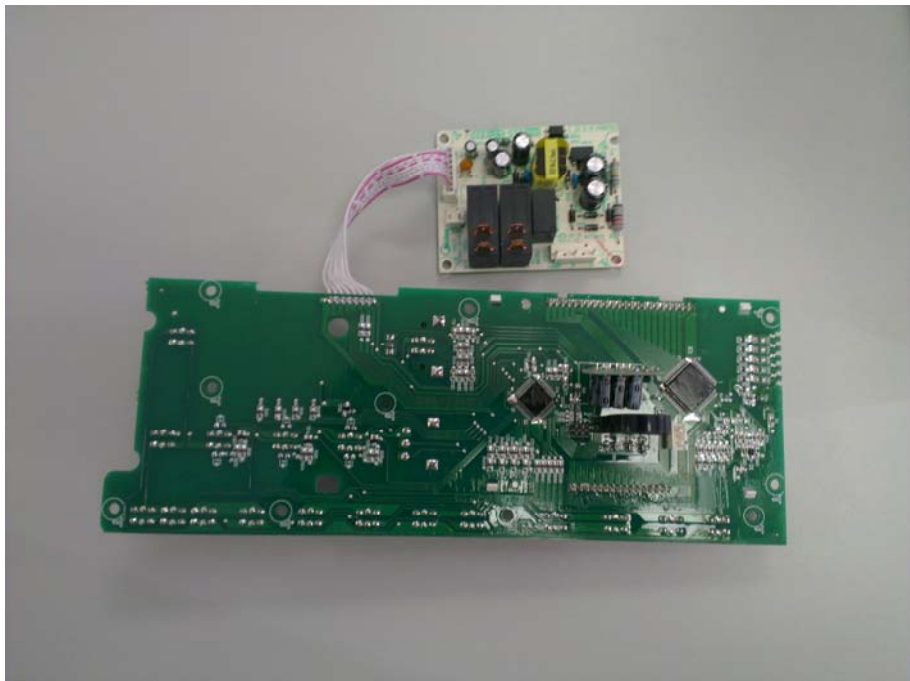

# Internal Photos

*EUT Model: BMO734XL*

*EUT Uncovered View*

*Magnetron Front View*

*Power Filter Board Top View*

*Power Filter Board Bottom View*

*Motherboard Top View*

*Motherboard -Bottom View*