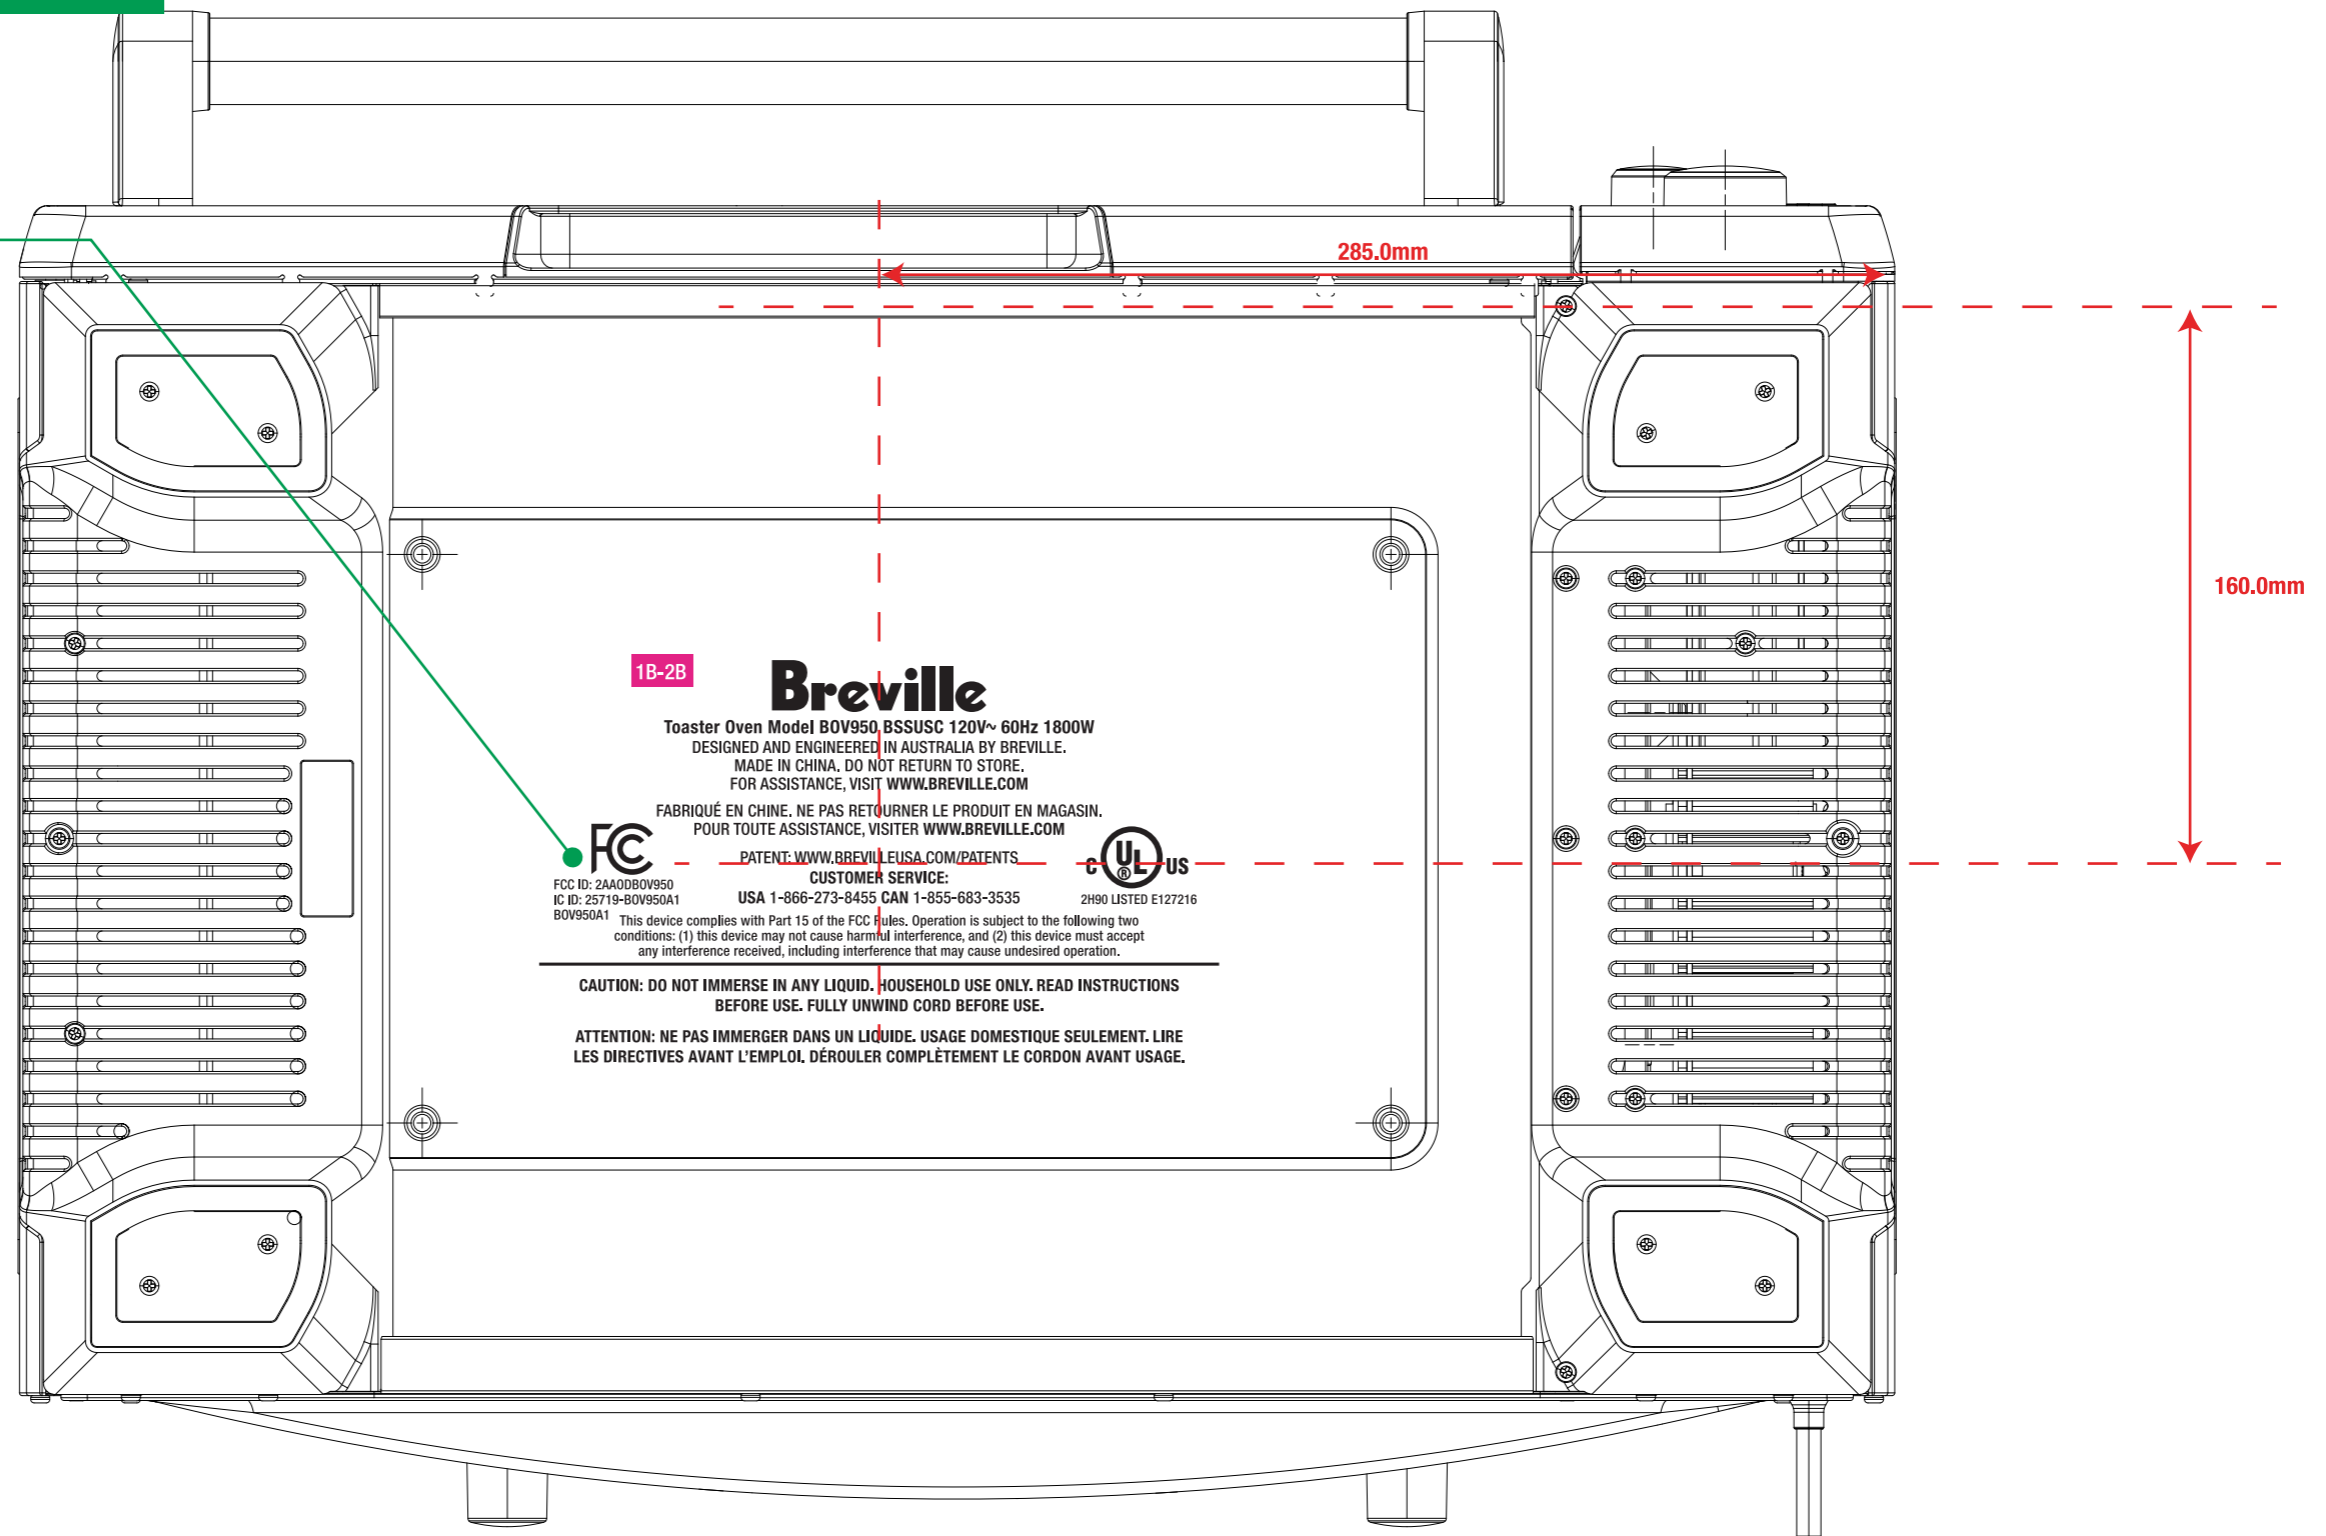

USC - RATING POSITIONAL - ALL COLOUR VARIATIONS

New WiFi/Bluetooth Antenna  
AFT-BOV950-WIFI by ARTtech

REFERENCE ONLY: NOT TO SCALE

RESTRICTED & CONFIDENTIAL

This drawing and all information shown hereon are the exclusive property of HWI Electrical, and are submitted only on a confidential basis. The recipient agrees not to reproduce the drawing, to return it upon request, and that no disclosure of the drawing or the information shown hereon will be made to a third party without prior written consent from HWI Electrical.

PRODUCT GRAPHICS ARTWORK

ISSUE BOV950-GRT-2023-V11

JOB 115-01-0236

DATE 19.12.23

NOT TO SCALE

A3

RETURN TO BREVILLE PTY LTD  
HEAD OFFICE  
Breville Building, Sydney Corporate Park  
Suite 2, 170-180 Bourke Road, NSW, 2016  
SYDNEY, AUSTRALIA