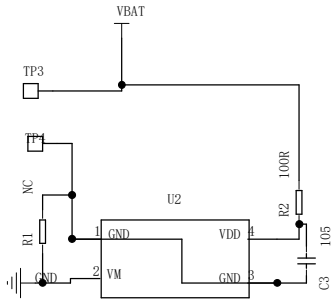

battery

XB4302

power source

Charging current setting	R3
< 100mA	2.2R
> 100mA	1R

Title		
Size	Number	Revision
		1.0
Date:	Sheet of	
File:	Drawn By:	