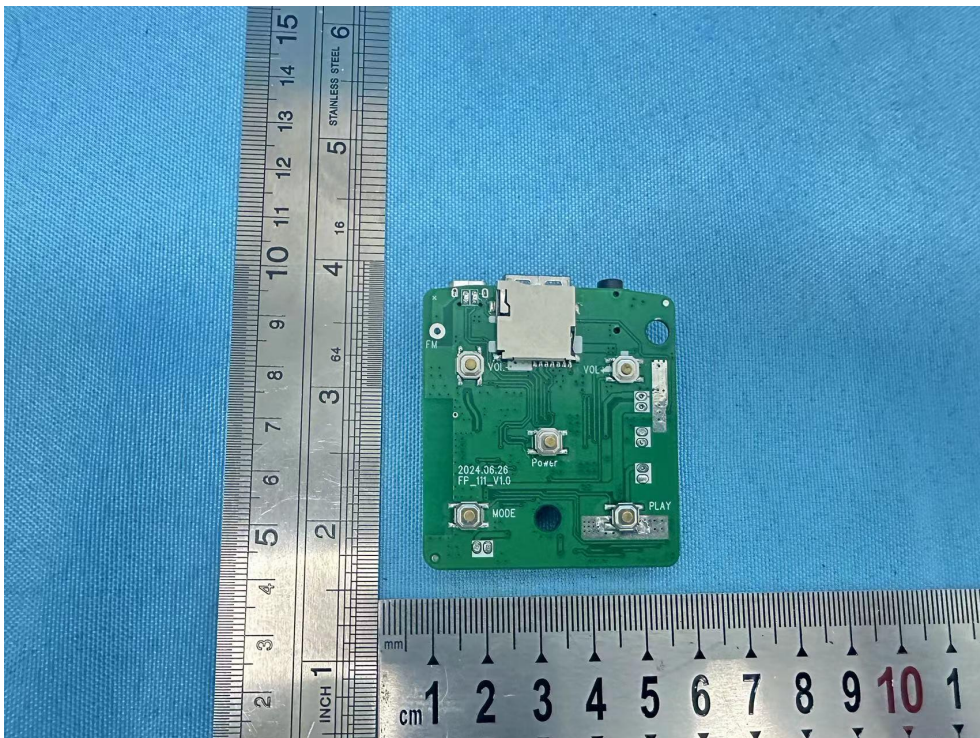

PHOTO GRAPHS OF EUT

FCC ID:2AANZWARP-2
Internal Photos

Internal Photos

Internal Photos