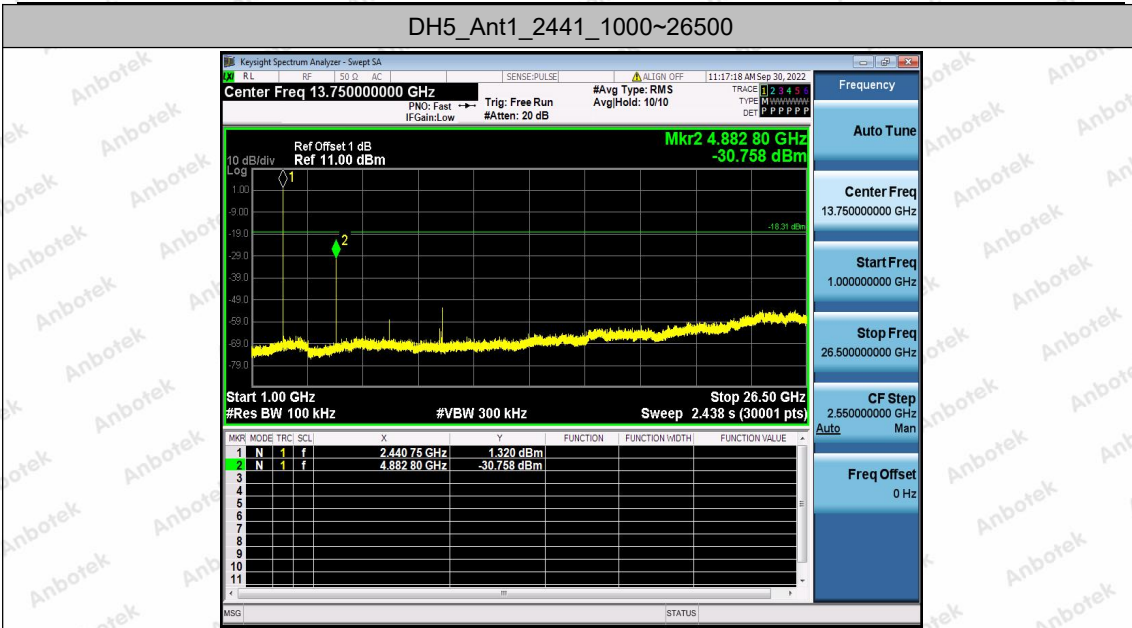

DH5_Ant1_2480_30~1000

Shenzhen Anbotek Compliance Laboratory Limited

Address: 1/F., Building D, Sogood Science and Technology Park, Sanwei Community, Hangcheng Street, Bao'an District, Shenzhen, Guangdong, China.
Tel: (86) 0755-26066440 Fax: (86) 0755-26014772 Email: service@anbotek.com

Hotline
400-003-0500
www.anbotek.com.cn