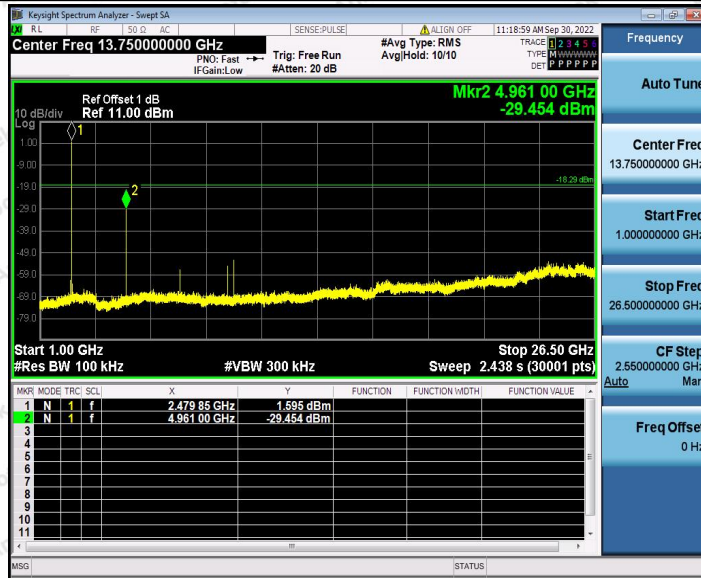

2DH5_Ant1_2402_0~Reference