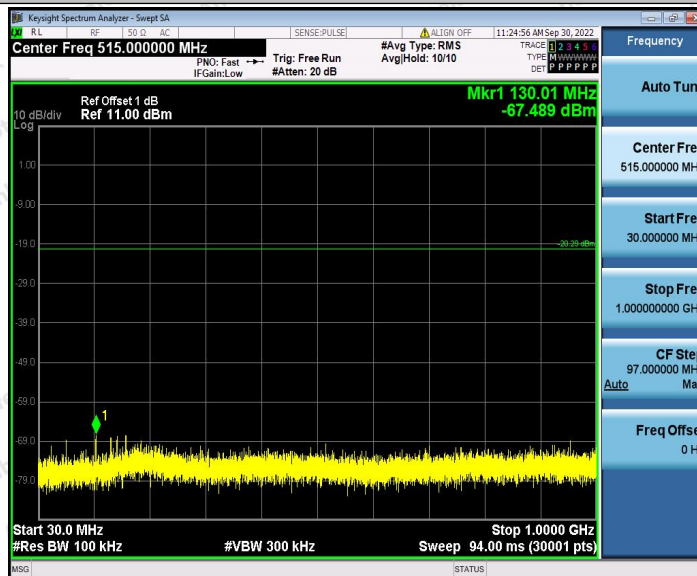

Hotline
400-003-0500
www.anbotek.com.cn

3DH5_Ant1_2402_0~Reference

3DH5_Ant1_2402_30~1000

Shenzhen Anbotek Compliance Laboratory Limited

Address: 1/F., Building D, Sogood Science and Technology Park, Sanwei Community, Hangcheng Street, Bao'an District, Shenzhen, Guangdong, China.
Tel: (86) 0755-26066440 Fax: (86) 0755-26014772 Email: service@anbotek.com