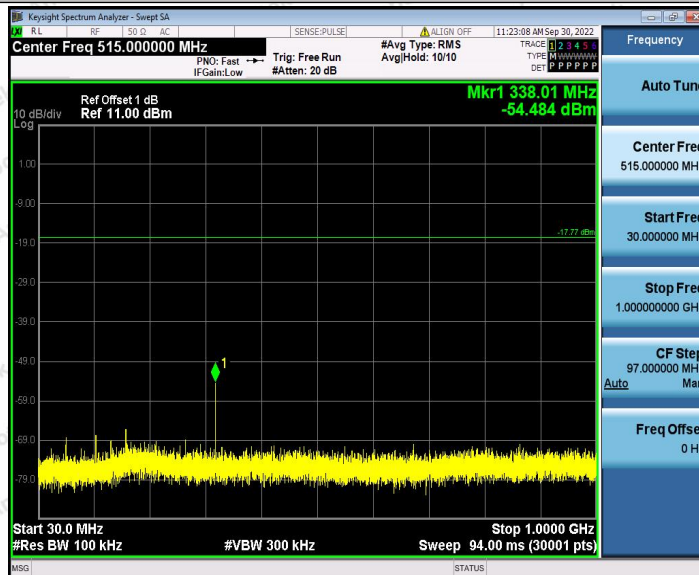

2DH5_Ant1_2480_30~1000

2DH5_Ant1_2480_1000~26500

Shenzhen Anbotek Compliance Laboratory Limited

Address: 1/F., Building D, Sogood Science and Technology Park, Sanwei Community, Hangcheng Street, Bao'an District, Shenzhen, Guangdong, China.
Tel: (86) 0755-26066440 Fax: (86) 0755-26014772 Email: service@anbotek.com

Hotline
400-003-0500
www.anbotek.com.cn