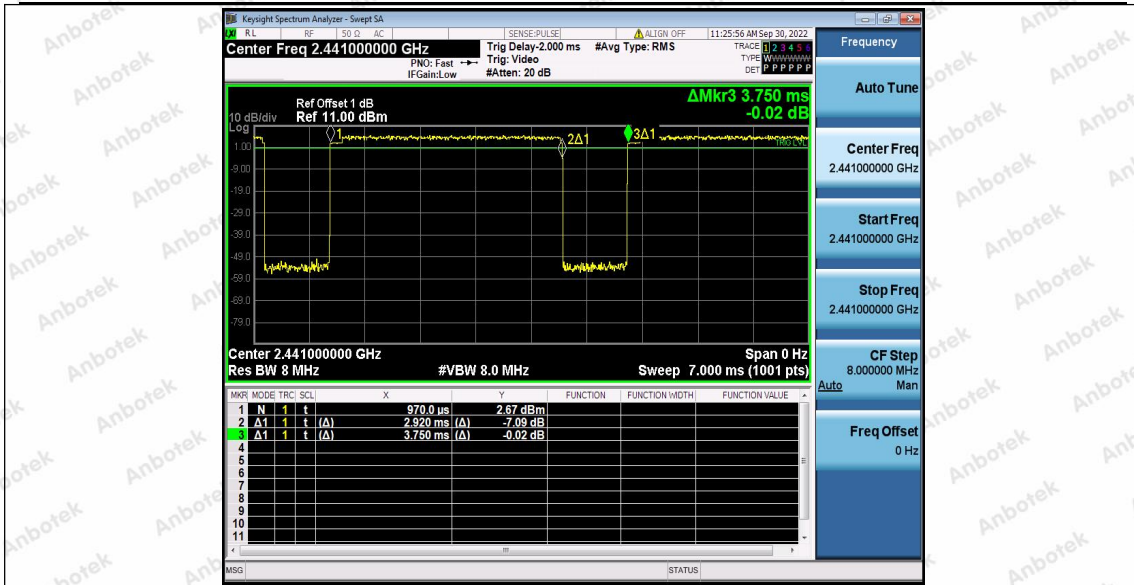

3DH5_Ant1_2480