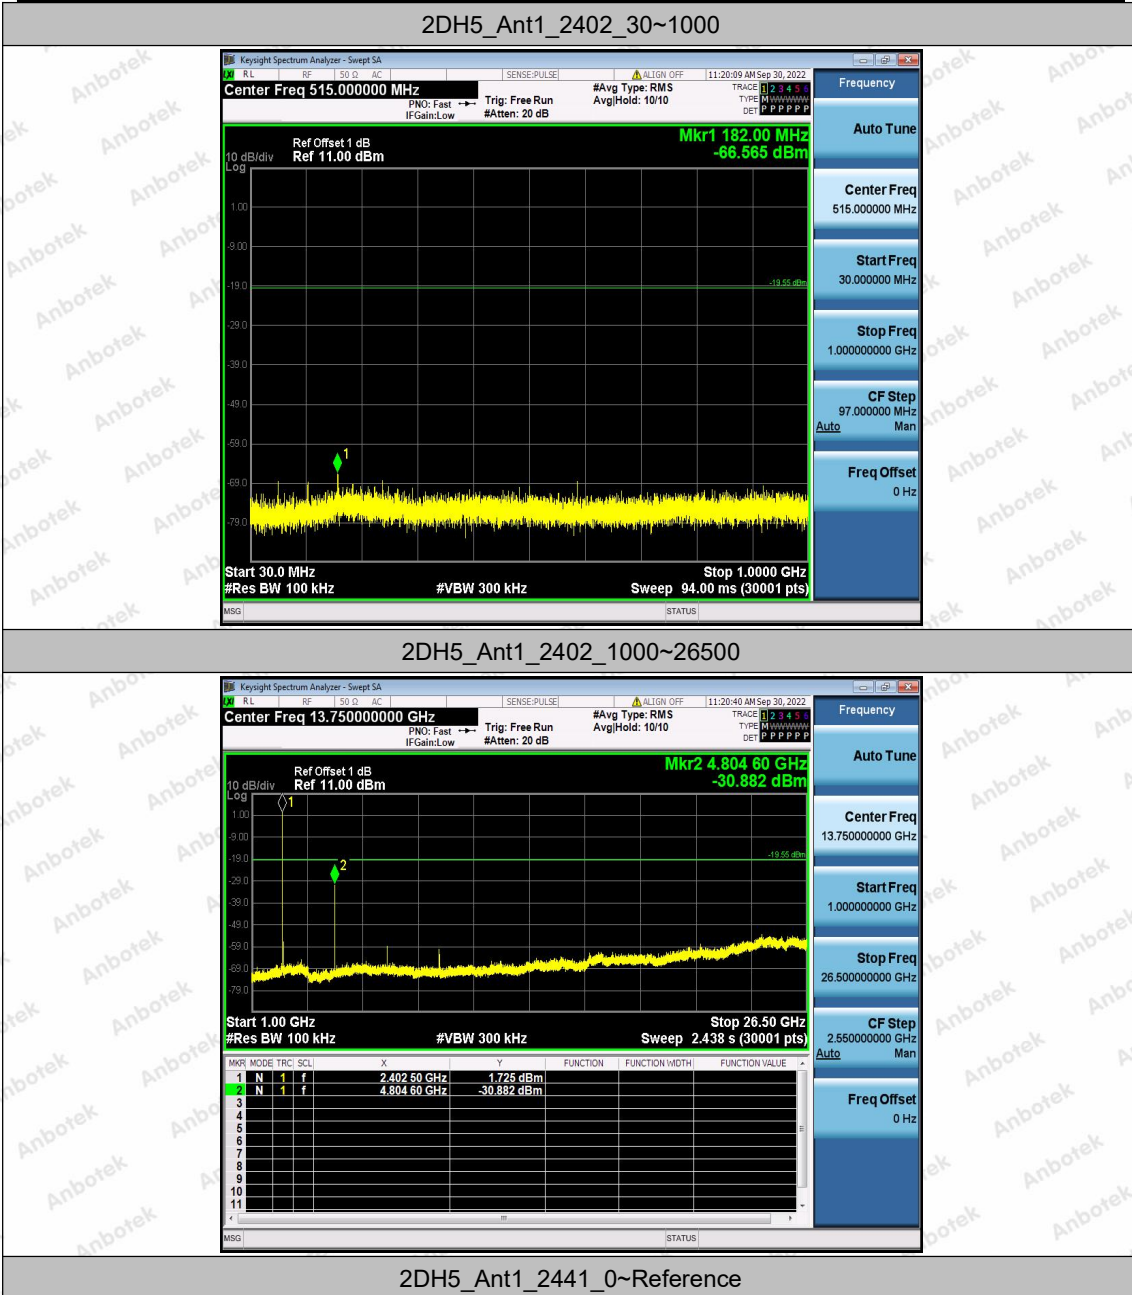

Shenzhen Anbotek Compliance Laboratory Limited

Address: 1/F., Building D, Sogood Science and Technology Park, Sanwei Community, Hangcheng Street, Bao'an District, Shenzhen, Guangdong, China.
Tel: (86) 0755-26066440 Fax: (86) 0755-26014772 Email: service@anbotek.com

Hotline 400-003-0500
www.anbotek.com.cn