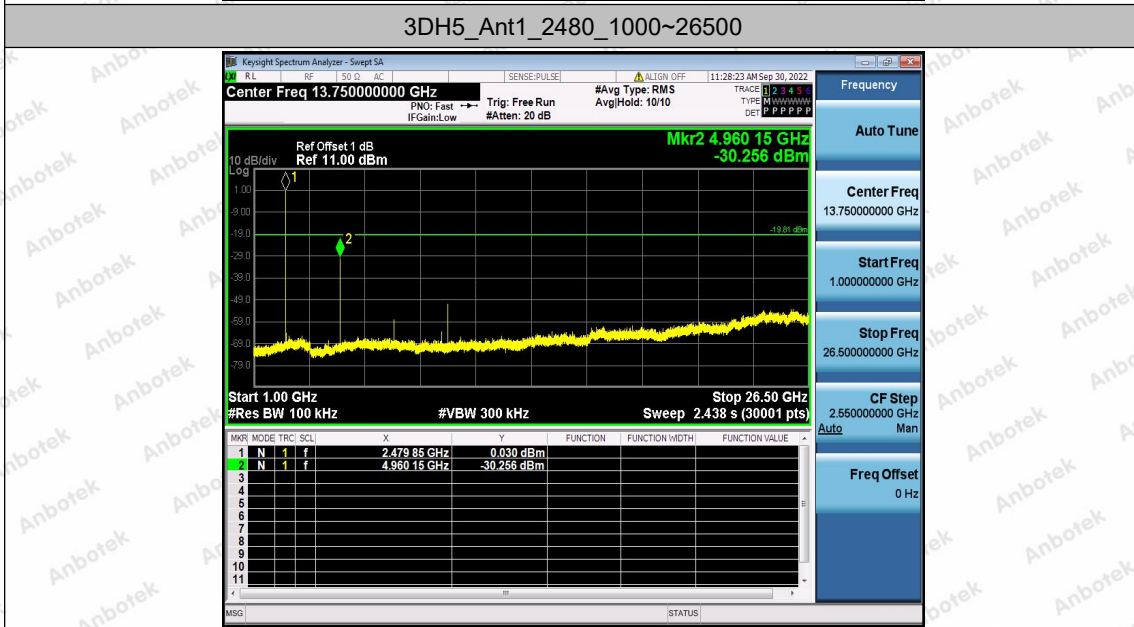

Shenzhen Anbotek Compliance Laboratory Limited

Address: 1/F., Building D, Sogood Science and Technology Park, Sanwei Community, Hangcheng Street, Bao'an District, Shenzhen, Guangdong, China.
Tel: (86) 0755-26066440 Fax: (86) 0755-26014772 Email: service@anbotek.com

Hotline 400-003-0500
www.anbotek.com.cn