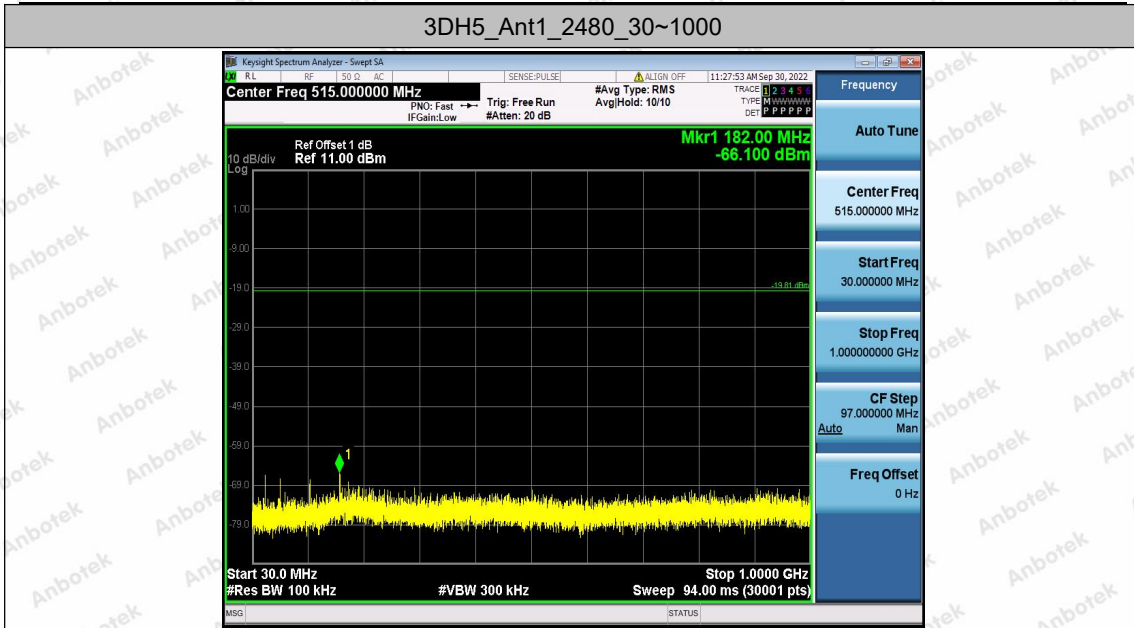

Shenzhen Anbotek Compliance Laboratory Limited

Address: 1/F., Building D, Sogood Science and Technology Park, Sanwei Community, Hangcheng Street, Bao'an District, Shenzhen, Guangdong, China.
Tel: (86) 0755-26066440 Fax: (86) 0755-26014772 Email: service@anbotek.com

Hotline 400-003-0500
www.anbotek.com.cn