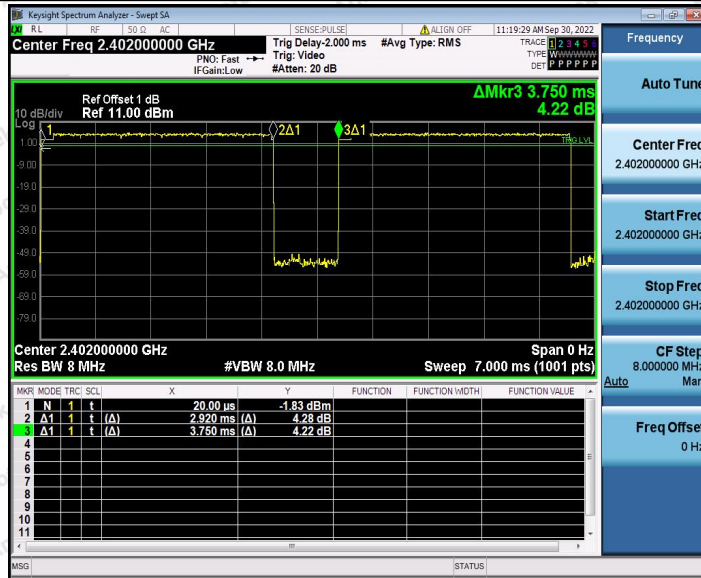

2DH5_Ant1_2441