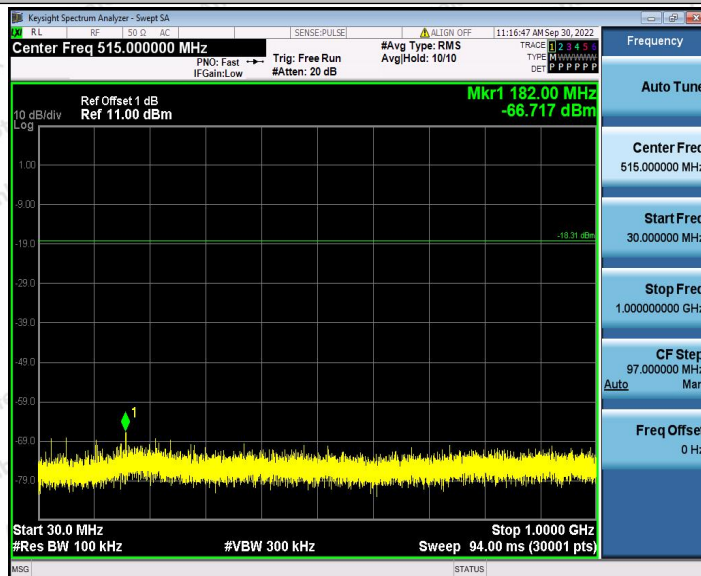

Hotline
400-003-0500
www.anbotek.com.cn

DH5_Ant1_2441_0~Reference

DH5_Ant1_2441_30~1000

Shenzhen Anbotek Compliance Laboratory Limited

Address: 1/F., Building D, Sogood Science and Technology Park, Sanwei Community, Hangcheng Street, Bao'an District, Shenzhen, Guangdong, China.
 Tel: (86) 0755-26066440 Fax: (86) 0755-26014772 Email: service@anbotek.com