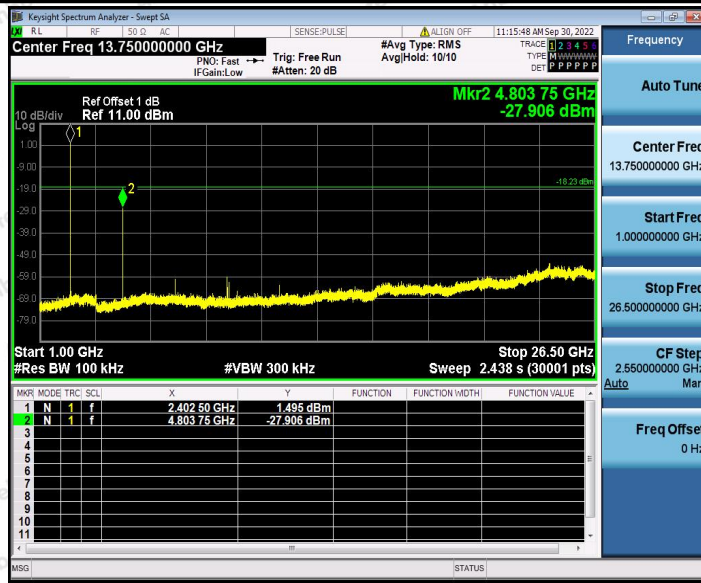

DH5_Ant1_2441_0~Reference