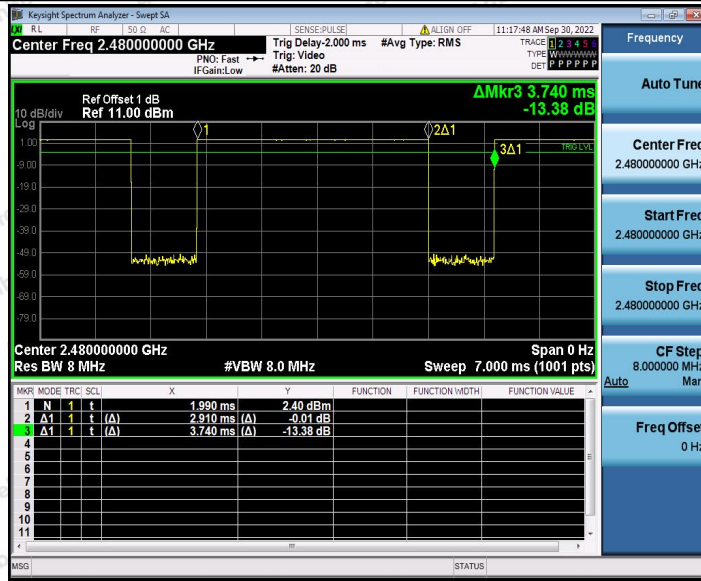

2DH5_Ant1_2402