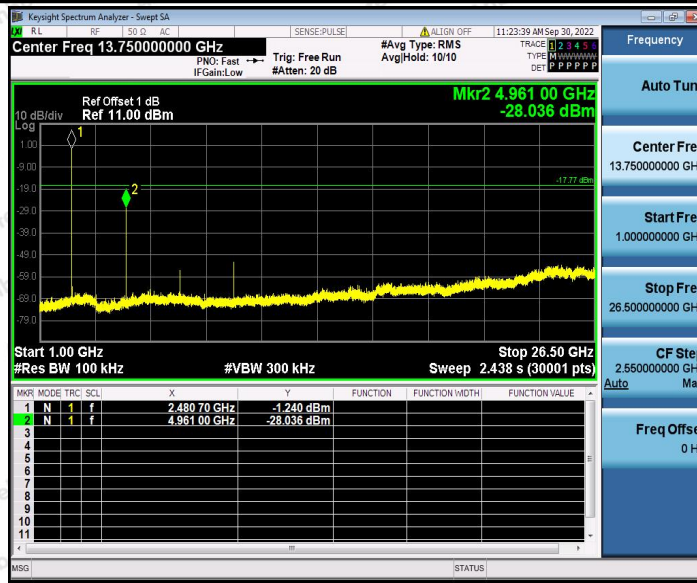

3DH5_Ant1_2402_0~Reference