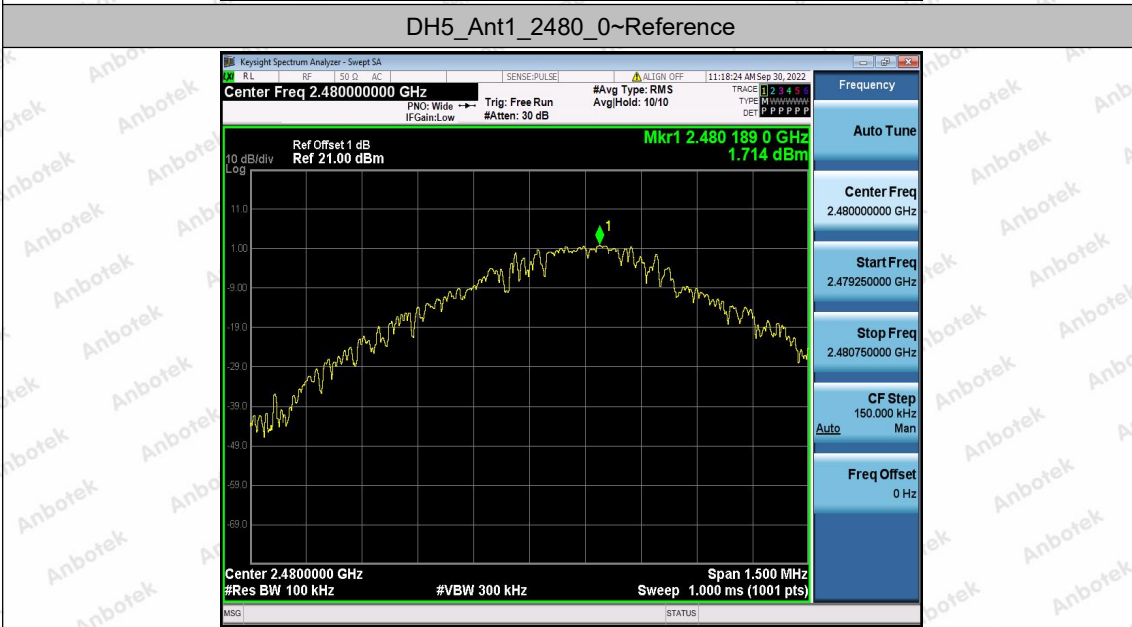

DH5_Ant1_2480_30~1000

Shenzhen Anbotek Compliance Laboratory Limited

Address: 1/F., Building D, Sogood Science and Technology Park, Sanwei Community, Hangcheng Street, Bao'an District, Shenzhen, Guangdong, China.
Tel: (86) 0755-26066440 Fax: (86) 0755-26014772 Email: service@anbotek.com

Hotline
400-003-0500
www.anbotek.com.cn