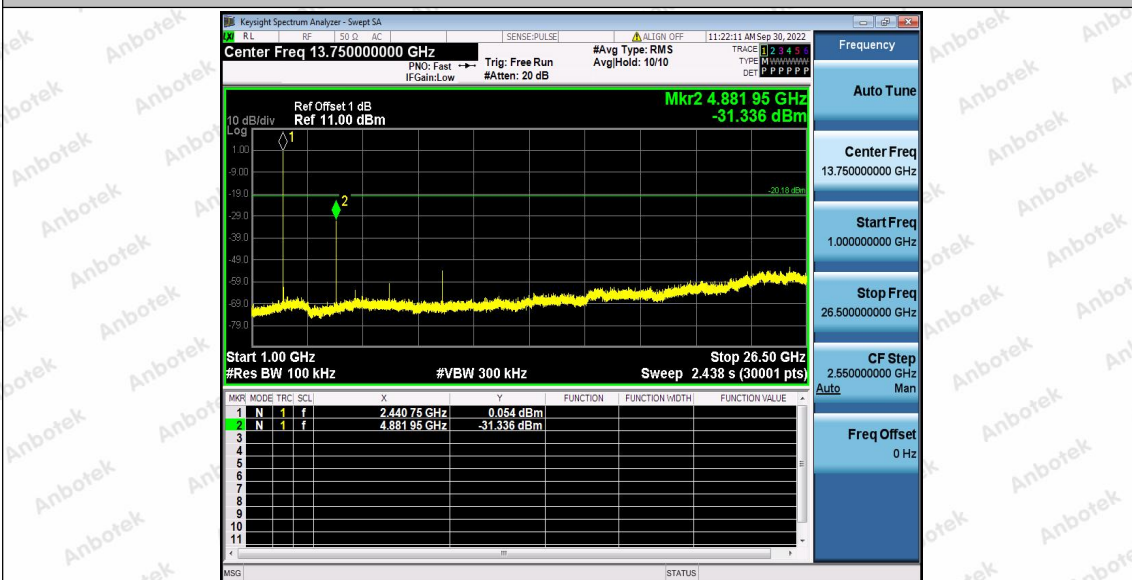

Hotline 400-003-0500
 www.anbotek.com.cn

2DH5_Ant1_2441_30~1000

2DH5_Ant1_2441_1000~26500

Shenzhen Anbotek Compliance Laboratory Limited

Address: 1/F., Building D, Sogood Science and Technology Park, Sanwei Community, Hangcheng Street, Bao'an District, Shenzhen, Guangdong, China.
Tel: (86) 0755-26066440 Fax: (86) 0755-26014772 Email: service@anbotek.com