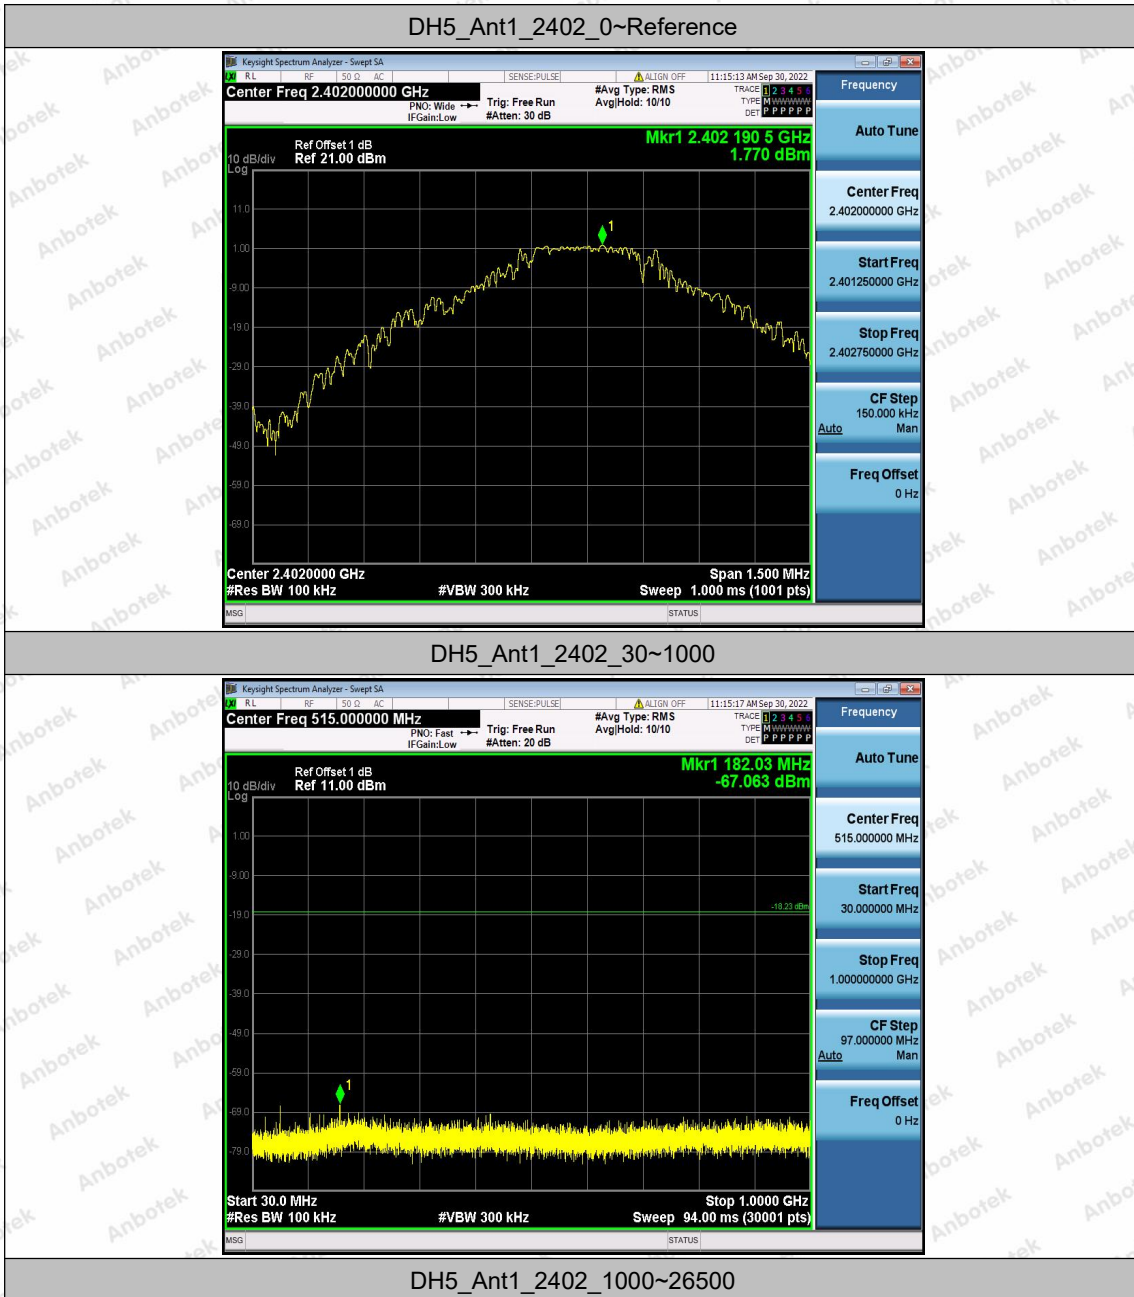

Test Graphs

Shenzhen Anbotek Compliance Laboratory Limited

Address: 1/F., Building D, Sogood Science and Technology Park, Sanwei Community, Hangcheng Street, Bao'an District, Shenzhen, Guangdong, China.
Tel: (86) 0755-26066440 Fax: (86) 0755-26014772 Email: service@anbotek.com