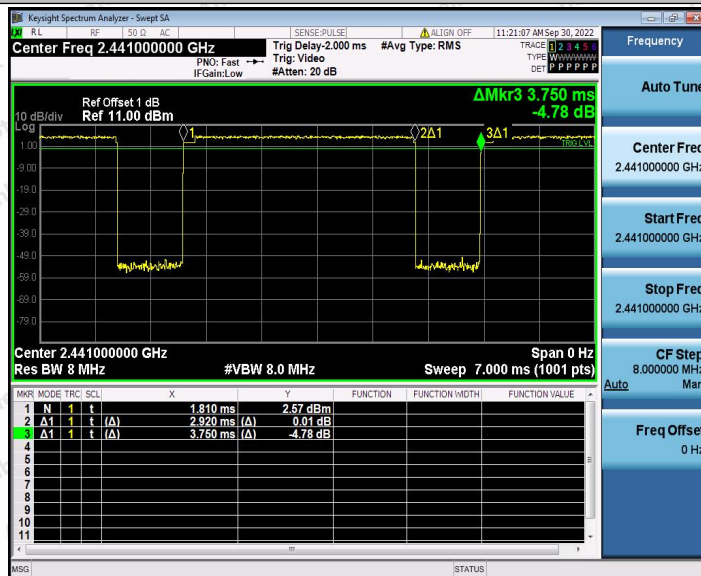

Shenzhen Anbotek Compliance Laboratory Limited

Address: 1/F., Building D, Sogood Science and Technology Park, Sanwei Community, Hangcheng Street, Bao'an District, Shenzhen, Guangdong, China.
Tel: (86) 0755-26066440 Fax: (86) 0755-26014772 Email: service@anbotek.com

Hotline 400-003-0500
www.anbotek.com.cn