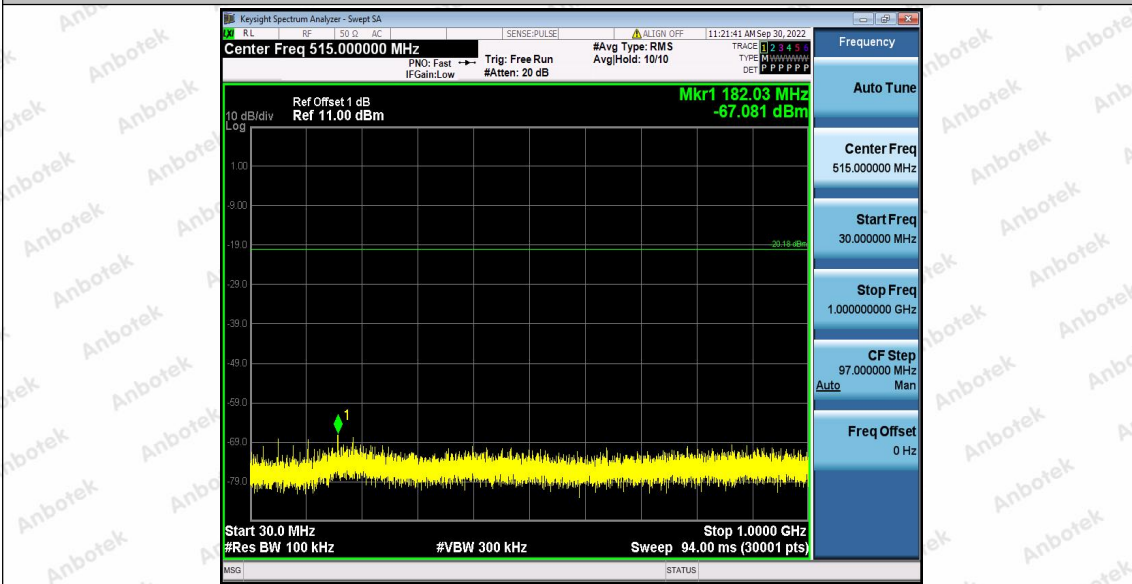

2DH5_Ant1_2441_1000~26500