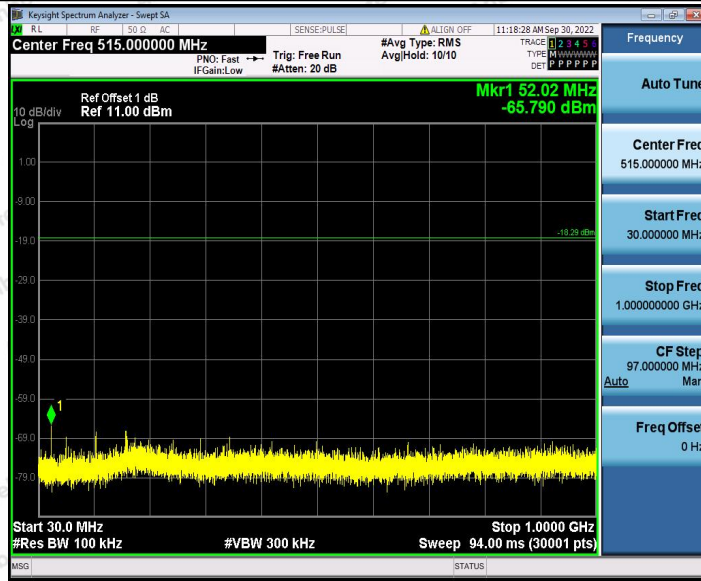

DH5_Ant1_2480_1000~26500