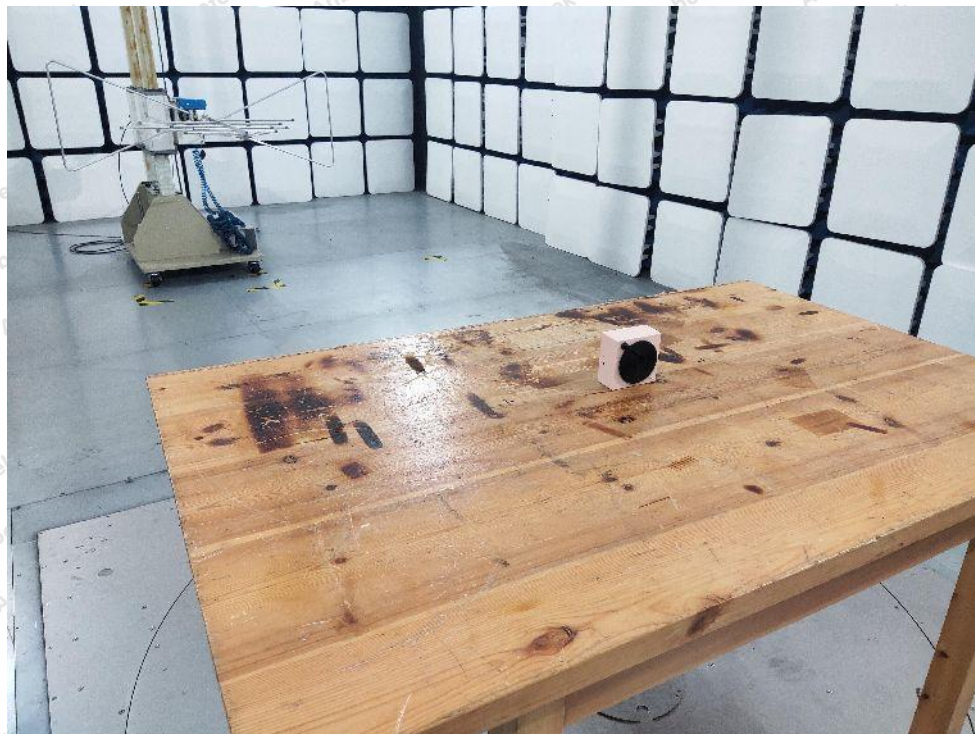

Test Setup Photograph

Photo of Conducted Emission Measurement

Photo of Radiation Emission Test

Anbotek

Product Safety

Shenzhen Anbotek Compliance Laboratory Limited

Address: 1/F., Building D, Sogood Science and Technology Park, Sanwei Community, Hangcheng Street, Bao'an District, Shenzhen, Guangdong, China.
Tel: (86) 0755-26066440 Fax: (86) 0755-26014772 Email: service@anbotek.com