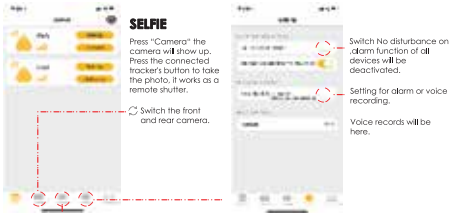

LOCATION

BATTERY REPLACEMENT

SPECIFICATIONS

Material: ABS

Range: 72FT

Batteries: 1 CR2032 (included)

Bluetooth frequency range: 2402-2480MHz

BT ID: D059694

FCC ID: 2AANZTGT

FCC STATEMENT

This device complies with part 15 of the FCC Rules. Operation is subject to the following two conditions: (1) This device may not cause harmful interference, and (2) this device must accept any interference received, including interference that may cause undesired operation.

Please note that changes or modifications not expressly approved by the party responsible for compliance could void the user's authority to operate the equipment.

FCC INSTRUCTIONS FOR A CLASS B DIGITAL DEVICE OR PERIPHERAL

Note: This equipment has been tested and found to comply with the limits for a Class B digital device, pursuant to part 15 of the FCC Rules. These limits are designed to provide reasonable protection against harmful interference in a residential installation. This equipment generates, uses and

can radiate radio frequency energy and, if not installed and used in accordance with the instructions, may cause harmful interference to radio communications. However, there is no guarantee that interference will not occur in a particular installation. If this equipment does cause harmful interference to radio or television reception, which can be determined by turning the equipment off and on, the user is encouraged to try to correct the interference by one or more of the following measures:

- Reorient or relocate the receiving antenna.
- Increase the separation between the equipment and receiver.
- Connect the equipment into an outlet on a circuit different from that to which the receiver is connected.
- Consult the dealer or an experienced radio/TV technician for help.

Distributed DGL Group, Ltd. 2045 Lincoln Hwy, Edison, NJ, 08817, USA.