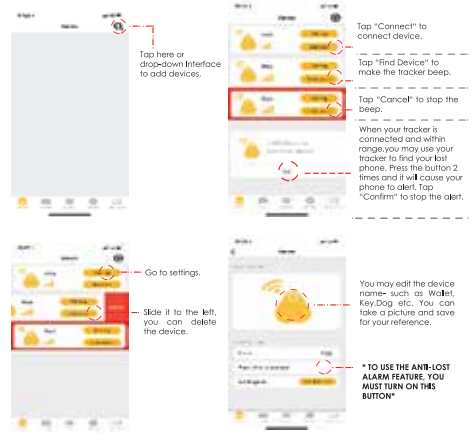

LOCATION

BATTERY REPLACEMENT

SPECIFICATIONS

Material: ABS

Range: 72FT

Batteries: 1 CR2032 (included)

Bluetooth frequency range: 2402-2480MHz

BT ID: D059694

FCC ID: 2AANZTGT

FCC STATEMENT

This device complies with part 15 of the FCC Rules. Operation is subject to the following two conditions: (1) This device may not cause harmful interference, and (2) this device must accept any interference received, including interference that may cause undesired operation.

Please note that changes or modifications not expressly approved by the party responsible for compliance could void the user's authority to operate the equipment.

FCC INSTRUCTIONS FOR A CLASS B DIGITAL DEVICE OR PERIPHERAL

Note: This equipment has been tested and found to comply with the limits for a Class B digital device, pursuant to part 15 of the FCC Rules. These limits are designed to provide reasonable protection against harmful interference in a residential installation. This equipment generates, uses and

can radiate radio frequency energy and, if not installed and used in accordance with the instructions, may cause harmful interference to radio communications. However, there is no guarantee that interference will not occur in a particular installation. If this equipment does cause harmful interference to radio or television reception, which can be determined by turning the equipment off and on, the user is encouraged to try to correct the interference by one or more of the following measures:

- Reorient or relocate the receiving antenna.
- Increase the separation between the equipment and receiver.
- Connect the equipment into an outlet on a circuit different from that to which the receiver is connected.
- Consult the dealer or an experienced radio/TV technician for help.

Distributed DGL Group, Ltd. 2045 Lincoln Hwy, Edison, NJ, 08817, USA.