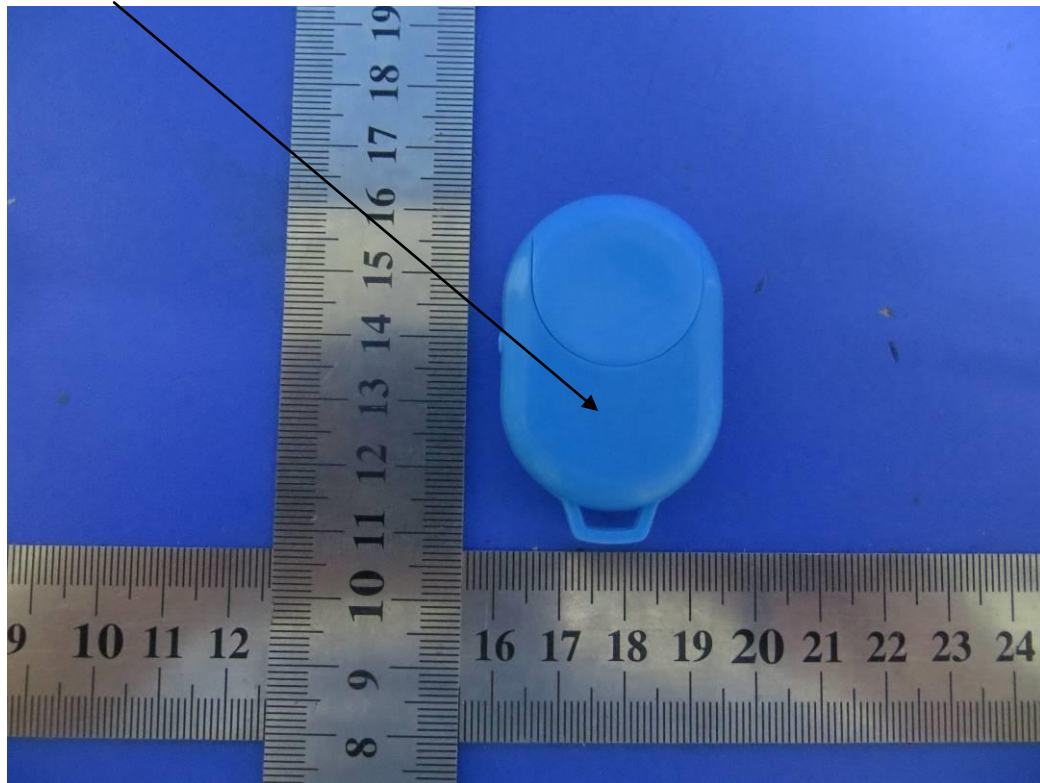

LABEL AND LOCATION

HYPE

Wireless Shutter Button

M/N: HY-SLF-RMT-BLK

FCC ID: 2AANZSFS

Size: 2.5cm(L) x 1.2cm(W)

Label Location

Material: Tagboard

Glue: adhesive sticker

Font color: Black

Label color: White