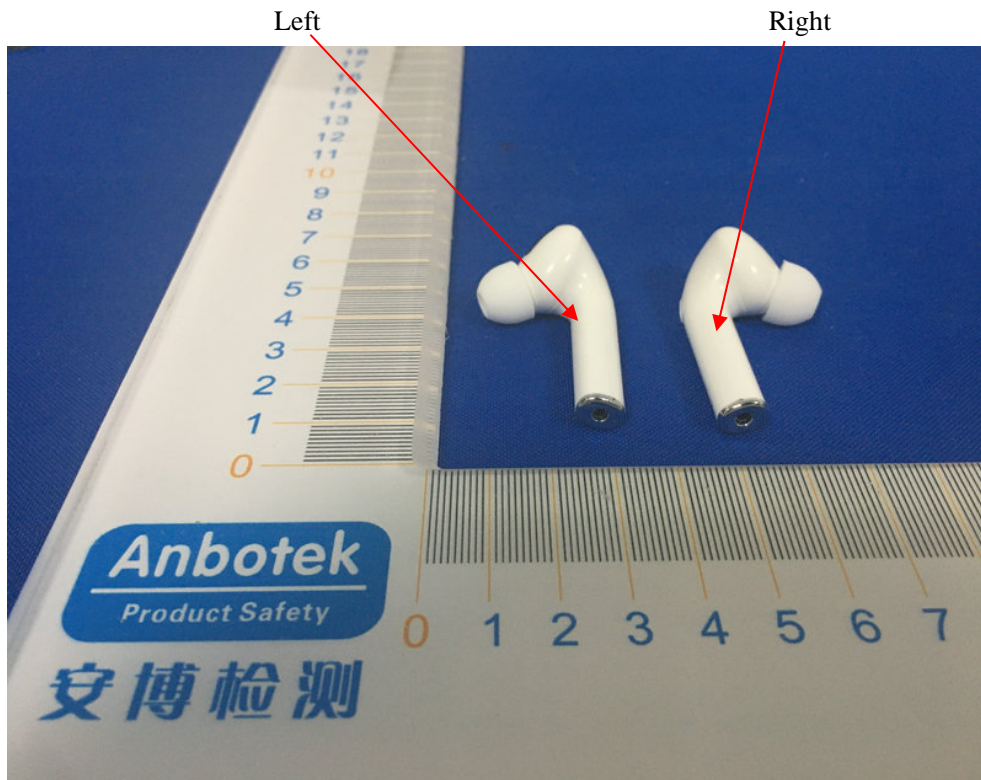

Label Location On EUT

Label

FCC ID: 2AANZPRO