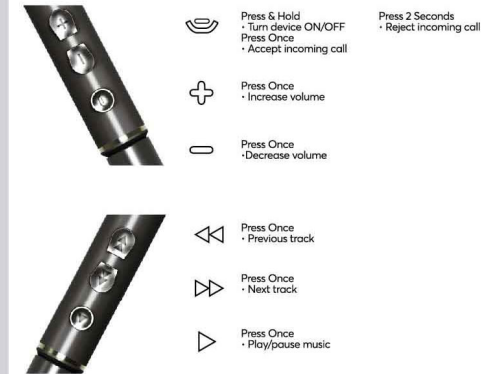

Your wireless earbuds will automatically start in Bluetooth mode. From your smart phone or tablet, find a list of nearby devices and choose "BDY-NKSLM". Enter "0000" if asked. The earbuds will "beep" when pairing is complete!

BODY GLOVE QUICK START GUIDE

WIRELESS BEHIND THE NECK SLIM HEADSET

CONNECTION LOST?

- If pairing the earbuds does not work, turn off the earbuds and repeat the steps again in "Pairing your Earbuds."
- Make sure your earbuds are within range of your smart device.
- If you hear a long beep, you need to recharge your earbuds. Connection may be lost due to low battery.
- When charging your earbuds, only use the enclosed USB cable.

BODY GLOVE QUICK START GUIDE

WIRELESS BEHIND THE NECK SLIM HEADSET

MEDIA KEY FUNCTIONS

BODY GLOVE QUICK START GUIDE

WIRELESS BEHIND THE NECK SLIM HEADSET

WARRANTY

This product is covered by a 3 month limited manufacturer's warranty. Contact us if you have any problems at support@dglusa.com.