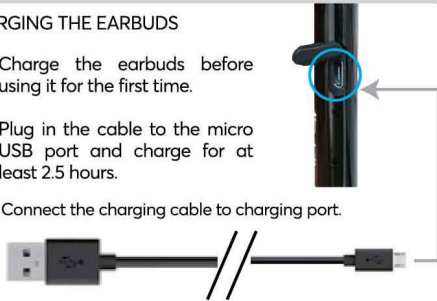

Size: 212.3x75.5mm

材质: 108g铜板纸, 正反面印刷
DOUBLE SIDE PRINT

BODY GLOVE QUICK START GUIDE

WIRELESS BEHIND THE NECK SLIM HEADSET

CHARGING THE EARBUDS

⚡ Charge the earbuds before using it for the first time.

🕒 Plug in the cable to the micro USB port and charge for at least 2.5 hours.

Connect the charging cable to charging port.

PAIRING YOUR EARBUDS

Your earbuds will work best if it is within 30 ft. of your smart device. You may experience sound briefly cutting off if you are out of range or if your wireless connection is weak. Make sure Bluetooth is enabled on your smart phone or tablet before starting the pairing process.