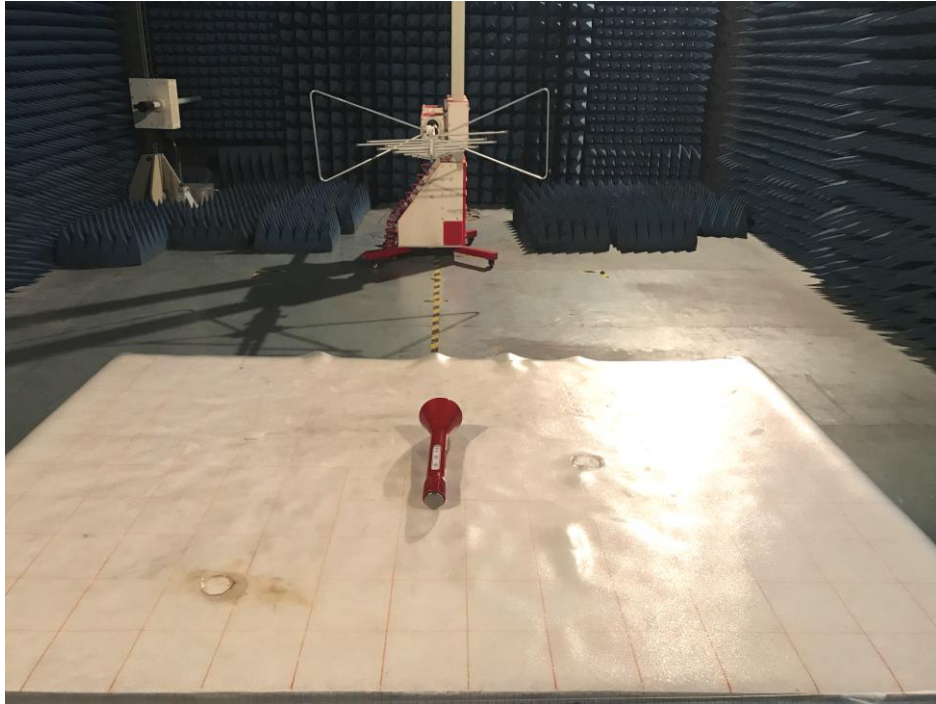

Appendix A: Photographs of Test Setup

Product: Wireless Karaoke Mic & LED Speaker

Model No.: HY-WKM

Radiated Emission

Conducted Emission