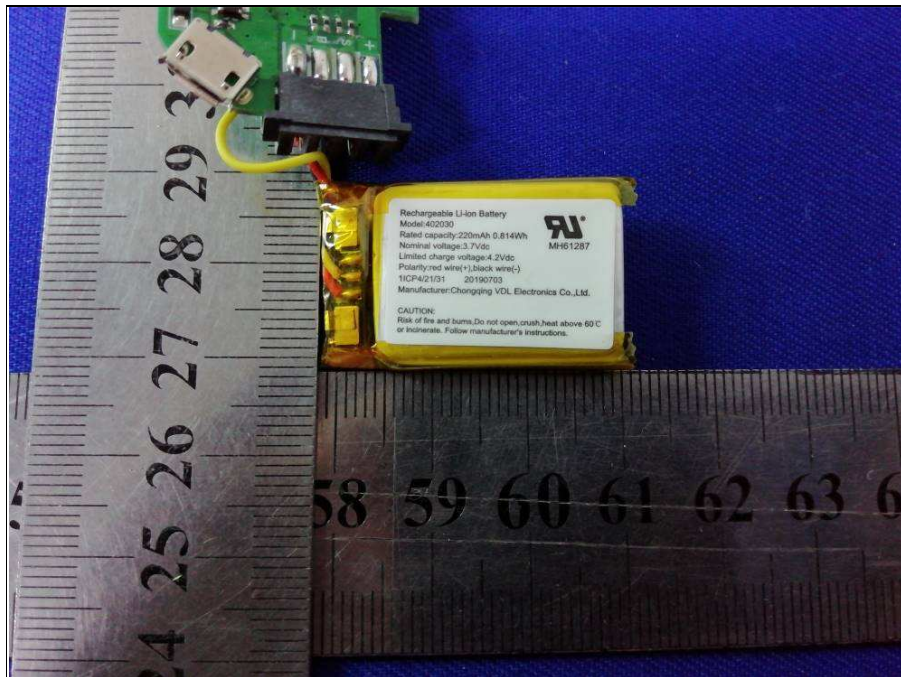

EPHOTOGRAPHS OF THE EUT

BUREAU
VERITAS

Reference No.: 190906N002

BUREAU
VERITAS

Reference No.: 190906N002