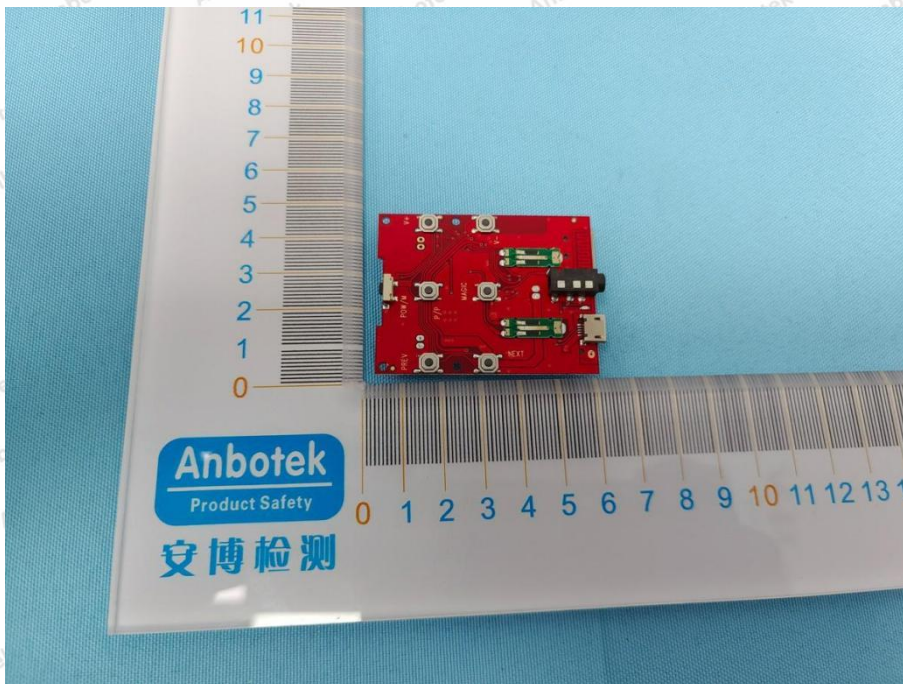

Appendix III -- Internal Photograph

Shenzhen Anbotek Compliance Laboratory Limited

Address: 1/F., Building D, Sogood Science and Technology Park, Sanwei Community, Hangcheng Street, Bao'an District, Shenzhen, Guangdong, China.
Tel: (86) 0755-26066440 Fax: (86) 0755-26014772 Email: service@anbotek.com