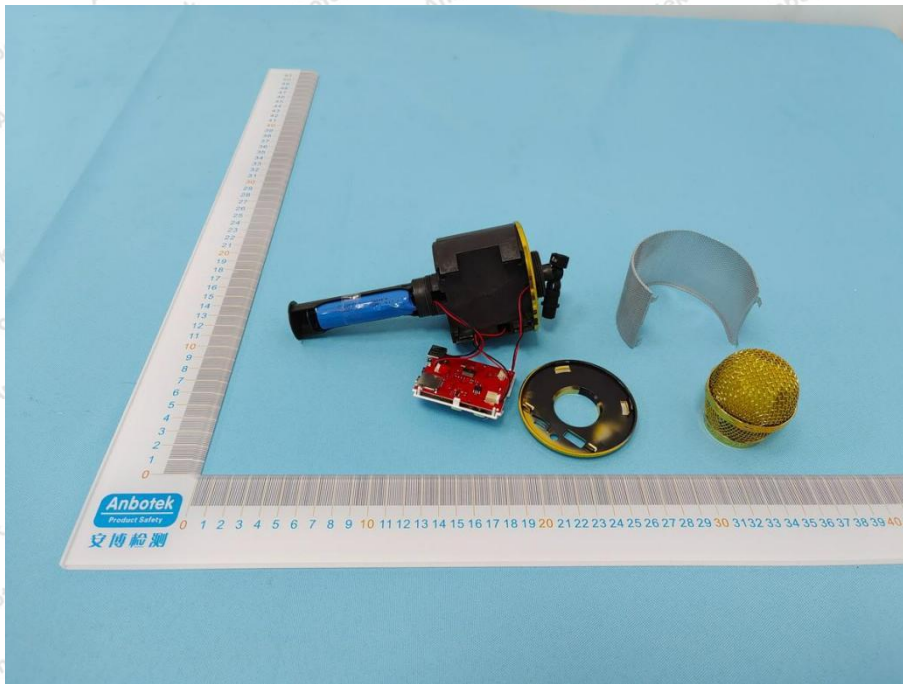

Appendix III -- Internal Photograph

Shenzhen Anbotek Compliance Laboratory Limited

Address: 1/F., Building D, Sogood Science and Technology Park, Sanwei Community, Hangcheng Street, Bao'an District, Shenzhen, Guangdong, China.
Tel: (86) 0755-26066440 Fax: (86) 0755-26014772 Email: service@anbotek.com