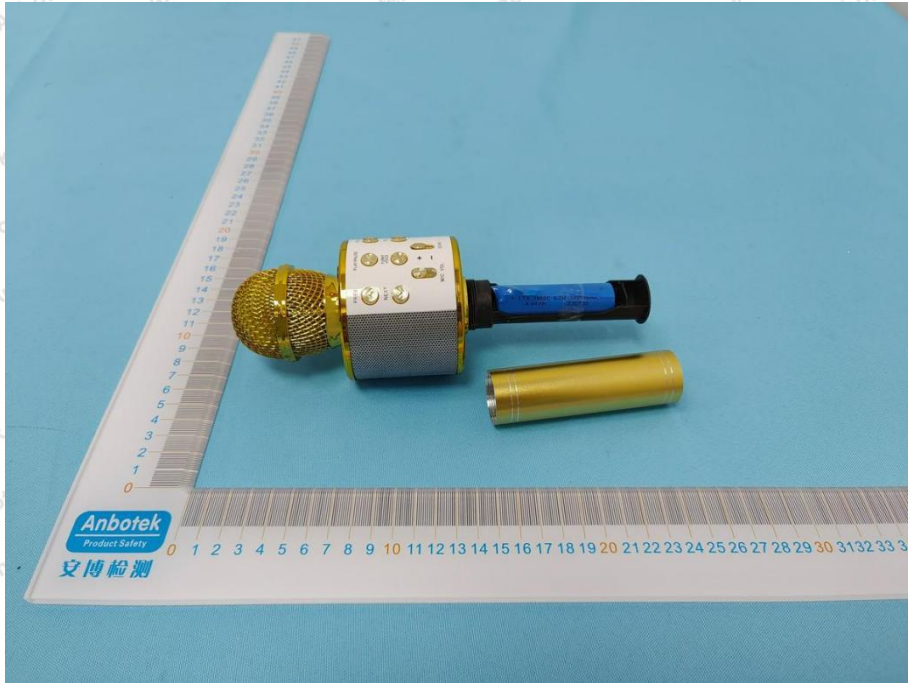

Appendix III -- Internal Photograph

Shenzhen Anbotek Compliance Laboratory Limited

Address: 1/F., Building D, Sogood Science and Technology Park, Sanwei Community, Hangcheng Street, Bao'an District, Shenzhen, Guangdong, China.
Tel: (86) 0755-26066440 Fax: (86) 0755-26014772 Email: service@anbotek.com