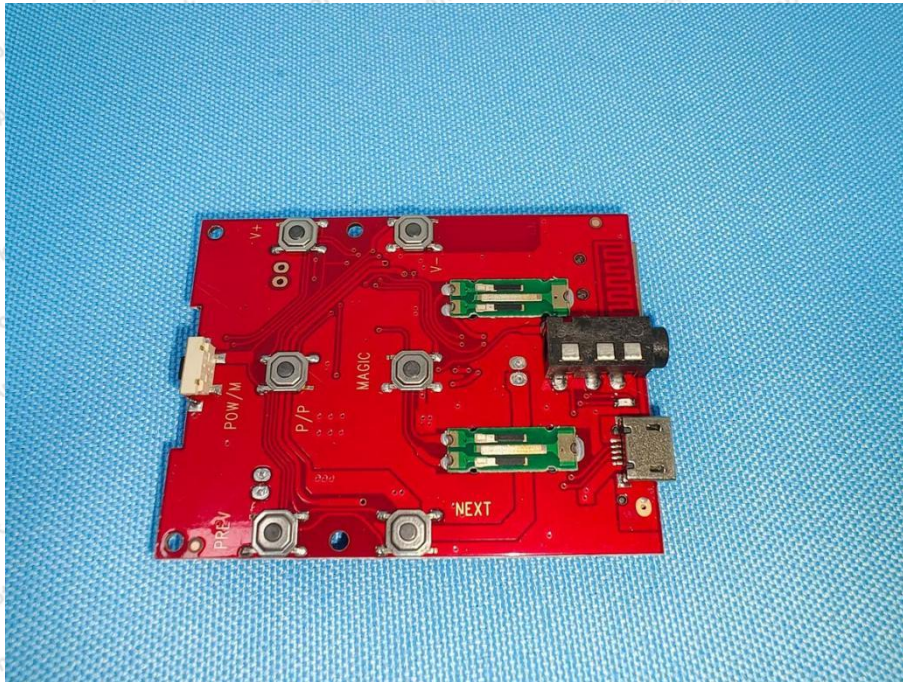

Shenzhen Anbotek Compliance Laboratory Limited

Address: 1/F., Building D, Sogood Science and Technology Park, Sanwei Community, Hangcheng Street, Bao'an District, Shenzhen, Guangdong, China.
Tel: (86) 0755-26066440 Fax: (86) 0755-26014772 Email: service@anbotek.com

Hotline
400-003-0500
www.anbotek.com.cn