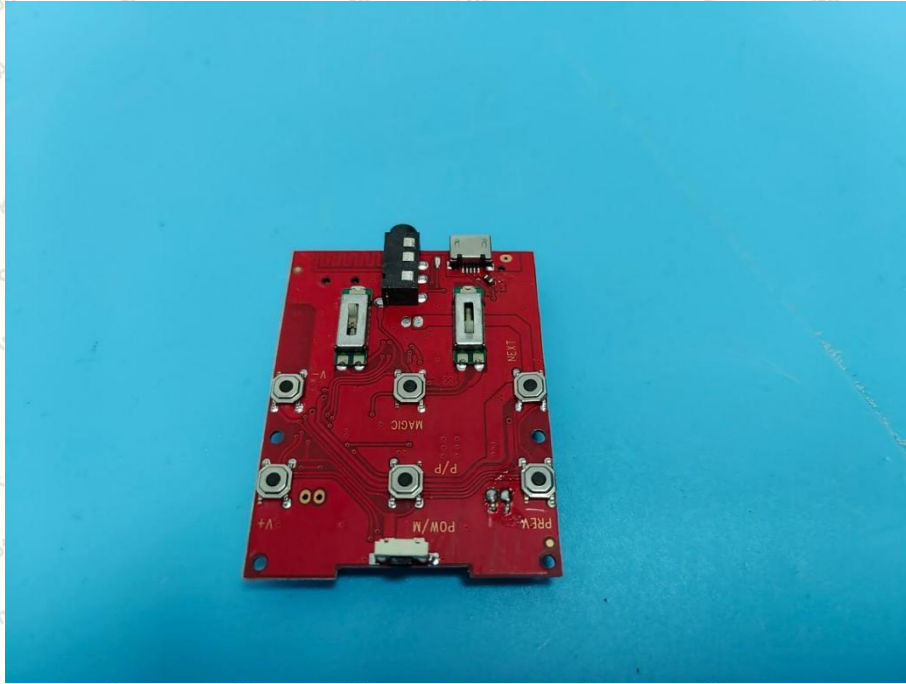

Shenzhen Anbotek Compliance Laboratory Limited

Address: 1/F., Building D, Sogood Science and Technology Park, Sanwei Community, Hangcheng Street, Bao'an District, Shenzhen, Guangdong, China.
Tel: (86) 0755-26066440 Fax: (86) 0755-26014772 Email: service@anbotek.com

Hotline
400-003-0500
www.anbotek.com.cn