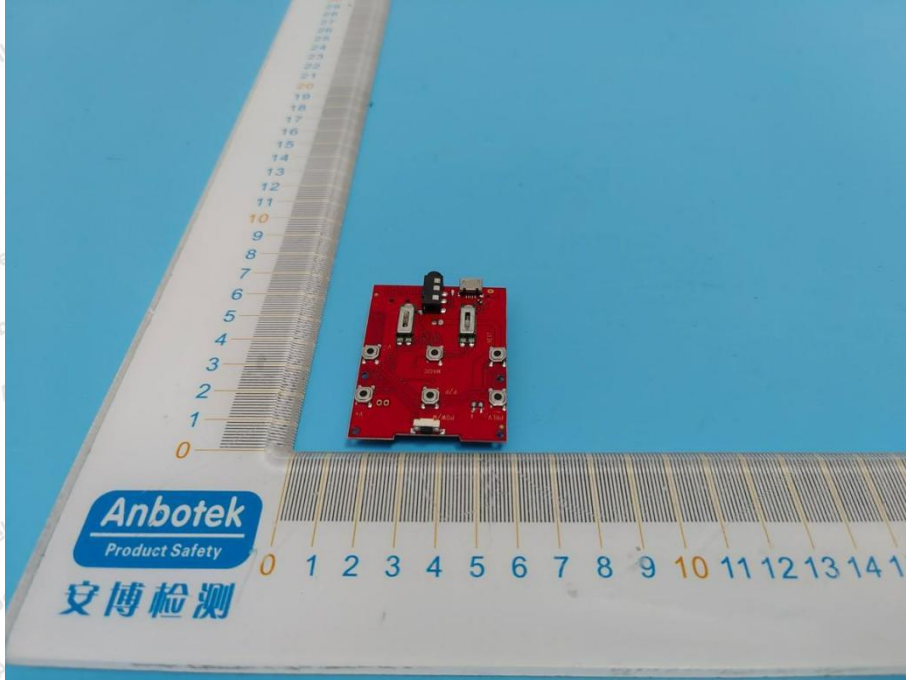

Appendix III -- Internal Photograph

Shenzhen Anbotek Compliance Laboratory Limited

Address: 1/F., Building D, Sogood Science and Technology Park, Sanwei Community, Hangcheng Street, Bao'an District, Shenzhen, Guangdong, China.
Tel: (86) 0755-26066440 Fax: (86) 0755-26014772 Email: service@anbotek.com