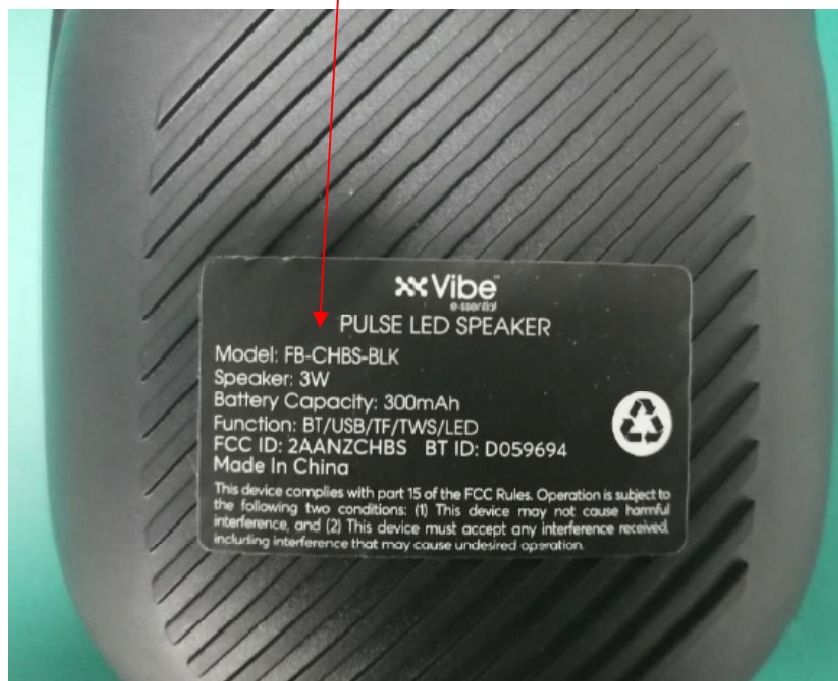

## EXHIBITA-FCC ID LABEL AND LOCATION

### FCC ID Label

Size: 27 x46mm

### FCC ID Label Location Information

The label shown shall be permanently affixed at a conspicuous location on the device and be readily visible to the time purchase (Labeling requirements per 2.295)