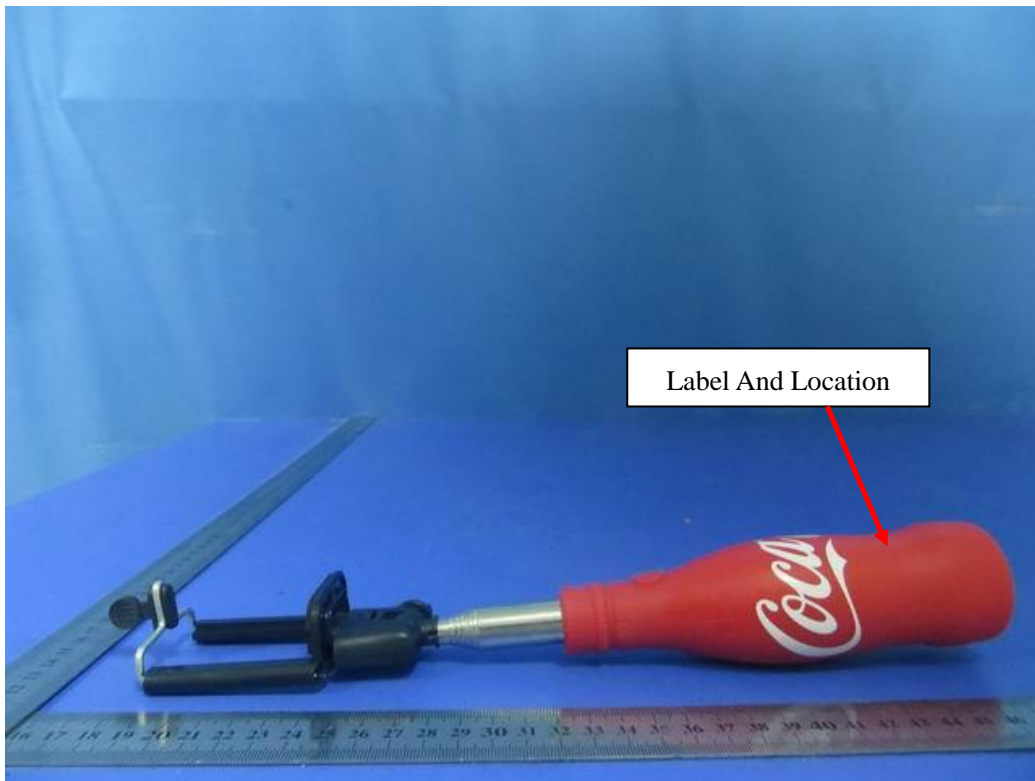

LABEL AND LOCATION

Coca-Cola Wireless Selfie Stick
ModelNo.:CC-SLF-BT-AST
FCC ID: 2AANZCCSELBT
Input: DC 5V/0.5A

Size: L3.0cm*W2.0cm

Material: Tagboard
Glue: adhesive sticker
Font color: Black
Label color: White