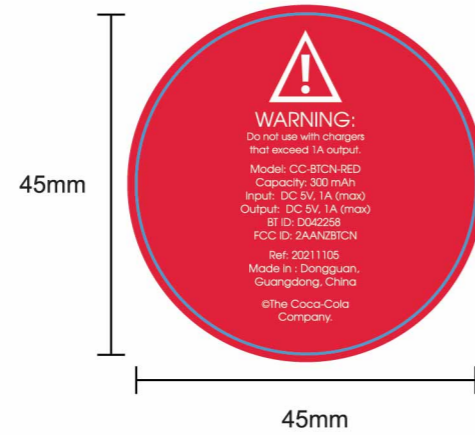

Top of Can

Bottom of can

20.8cm

9cm

功率贴位置示意图

©The Coca-Cola Company.

Legal printed on the bottom

COKE RED (Custom)  
C: 4 M: 100  
Y: 95 K: 0

White

control plugs and buttons