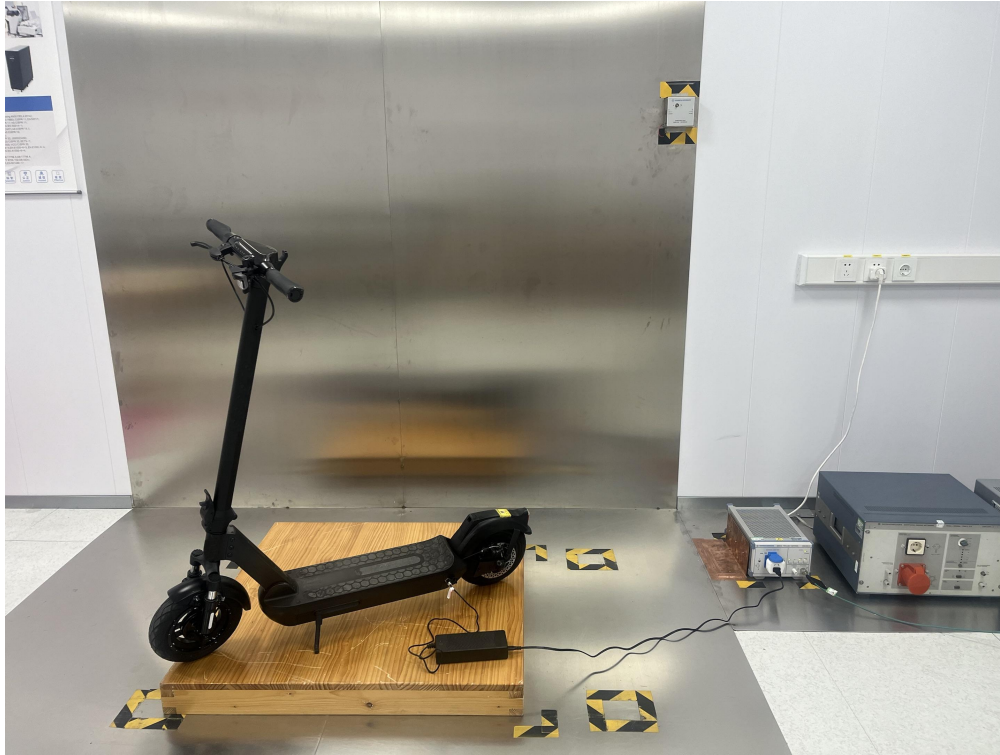

## PHOTO GRAPHS OF EUT

**FCC ID: 2AANZBSSR8**

Conducted Emission View

Radiated Emission Test View|(Below 1G)

**Dongguan DN Testing Co., Ltd.**

Add: No. 1, West Fourth Street, Xingfa South Road, Wusha Community, Chang 'an Town, Dongguan City, Guangdong P.R.China