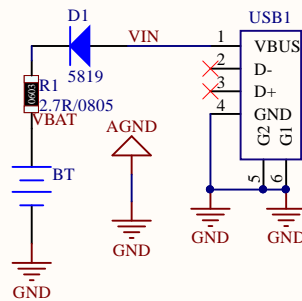

MCU: AC6969A

BLUETOOTH

ADKEY

MIX2018A

MINIUSB

BTLED