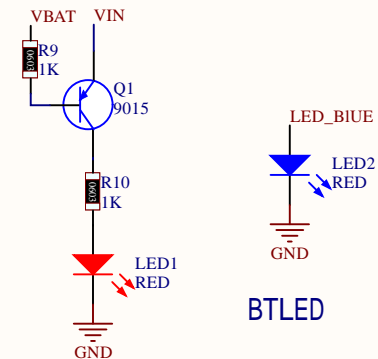

MCU: AC6969A

BLUETOOTH

ADKEY

MIX2018A

MINIUSB

BTLED