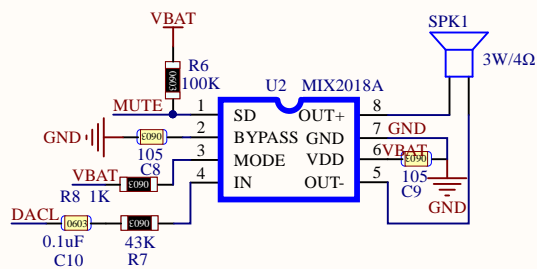

MCU: AC6969A

BLUETOOTH

ADKEY

MIX2018A

MINIUSB

BTLED