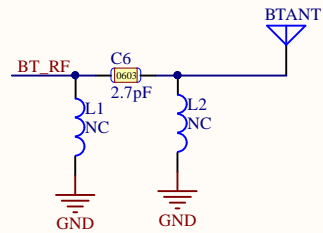

MCU: AC6969A

BLUETOOTH

ADKEY

MIX2018A

MINIUSB

BTLED