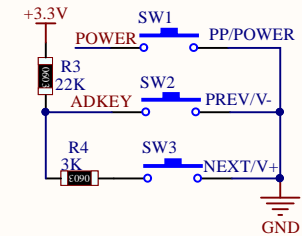

MCU: AC6969A

BLUETOOTH

ADKEY

MIX2018A

MINIUSB

BTLED