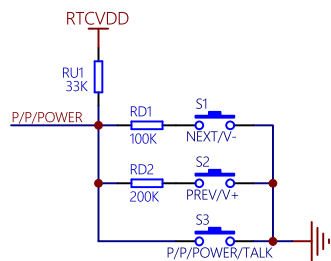

MCU

KEY

MIC —Earphone—LED —Power