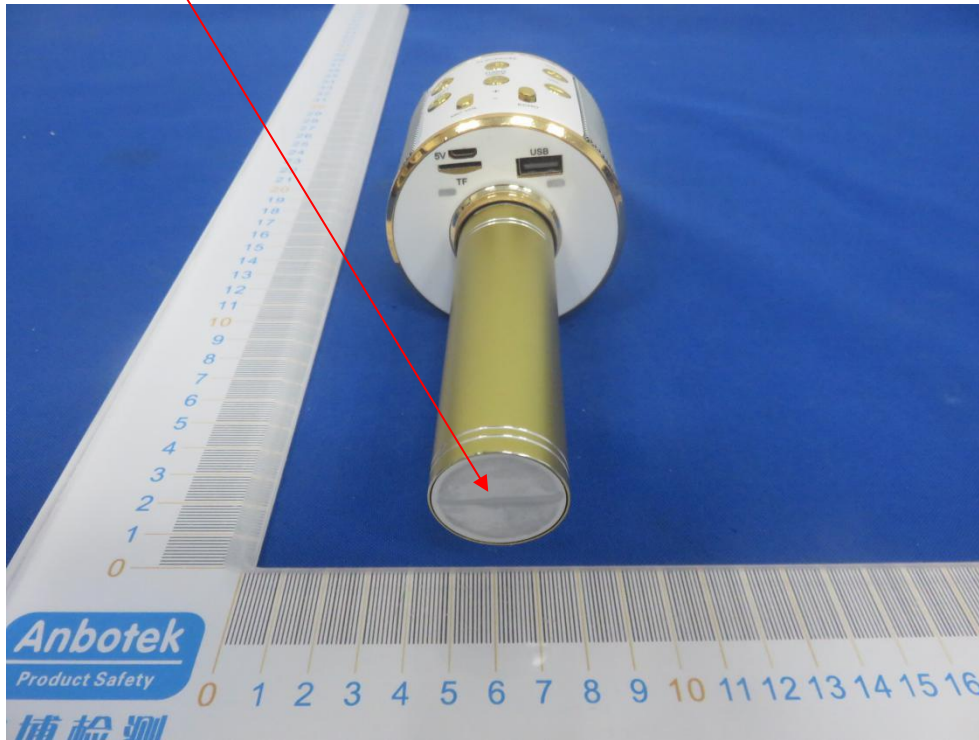

Label Location:

**Product Name:**  
**Set of 2 Karaoke mics w/ built in speaker**  
**Model No.: SA-2PKR**  
**FCC: 2AANZ2PKR**