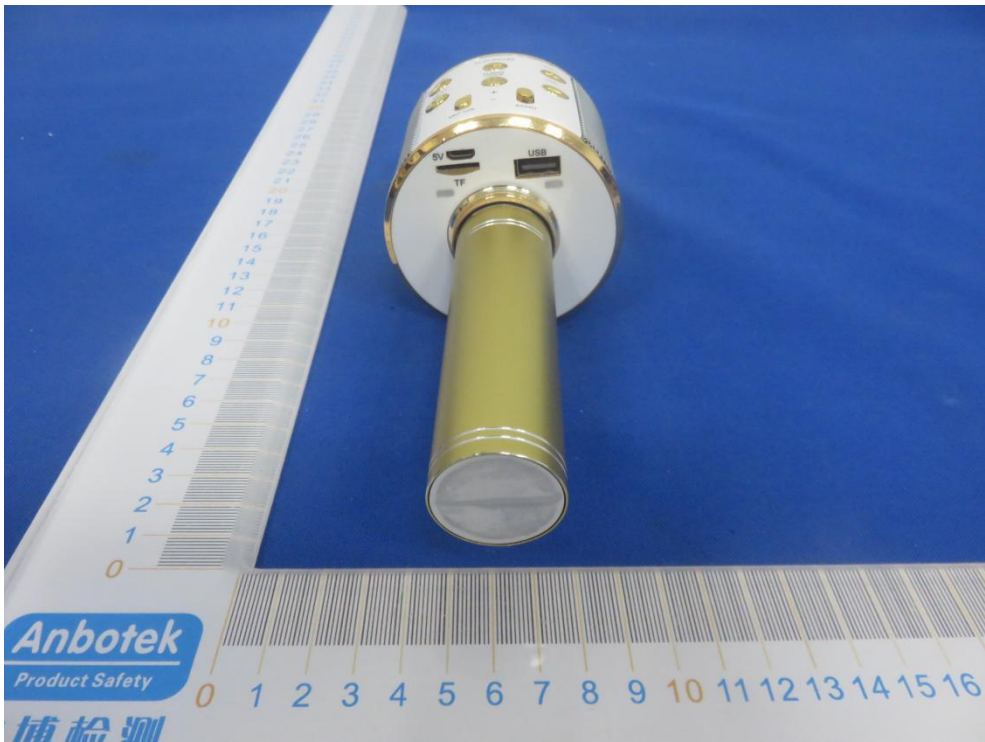

FCC ID: 2AANZ2PKR

37
36
35
34
33
32
31
30
29
28
27
26
25
24
23
22
21
20
19
18
17
16
15
14
13
12
11
10
9
8
7
6
5
4
3
2
1
0

SARINA Bluetooth

KARAOKE

WIRELESS MIC & BUILT-IN SPEAKER SET

PAIR TOGETHER FOR YOUR FAVORITE DUET!

LED LIGHTS

WIRELESS DUET MODE

SET OF 2

Anbotek
Product Safety
安博检测

0 1 2 3 4 5 6 7 8 9 10 11 12 13 14 15 16 17 18 19 20 21 22 23 24 25 26 27 28 29 30 31 32 33 34 35 36 37 38 39 40 41 4