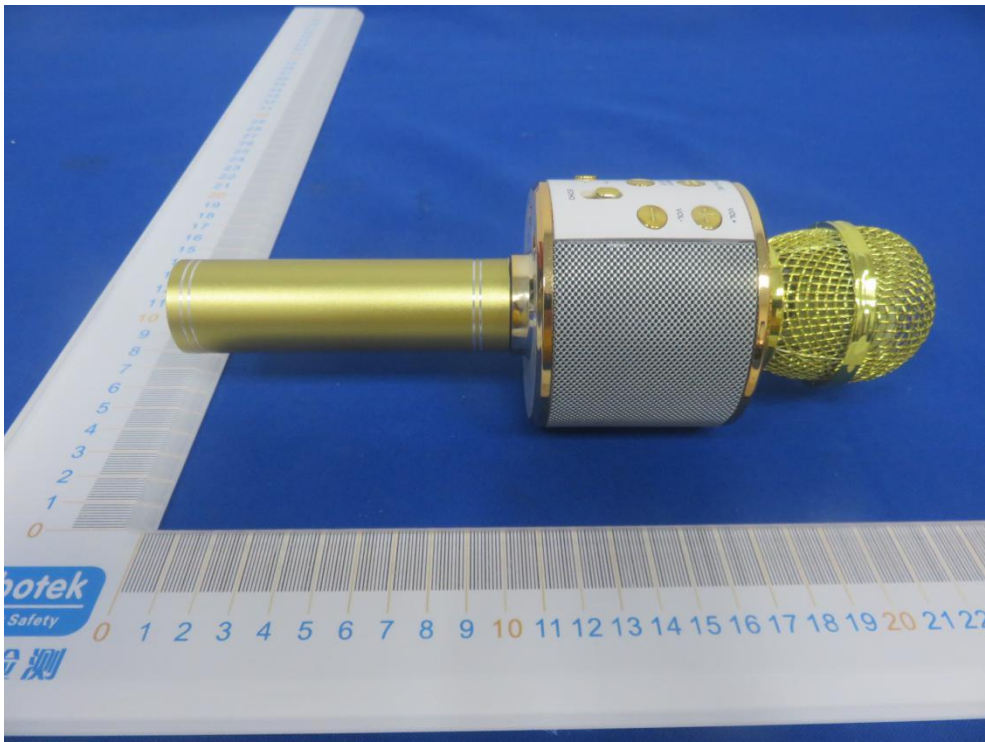

FCC ID: 2AANZ2PKR

37
36
35
34
33
32
31
30
29
28
27
26
25
24
23
22
21
20
19
18
17
16
15
14
13
12
11
10
9
8
7
6
5
4
3
2
1
0

SARINA Bluetooth

KARAOKE

WIRELESS MIC & BUILT-IN SPEAKER SET

PAIR TOGETHER FOR YOUR FAVORITE DUET!

LED LIGHTS

WIRELESS DUET MODE

SET OF 2

Anbotek
Product Safety
安博检测

0 1 2 3 4 5 6 7 8 9 10 11 12 13 14 15 16 17 18 19 20 21 22 23 24 25 26 27 28 29 30 31 32 33 34 35 36 37 38 39 40 41 4