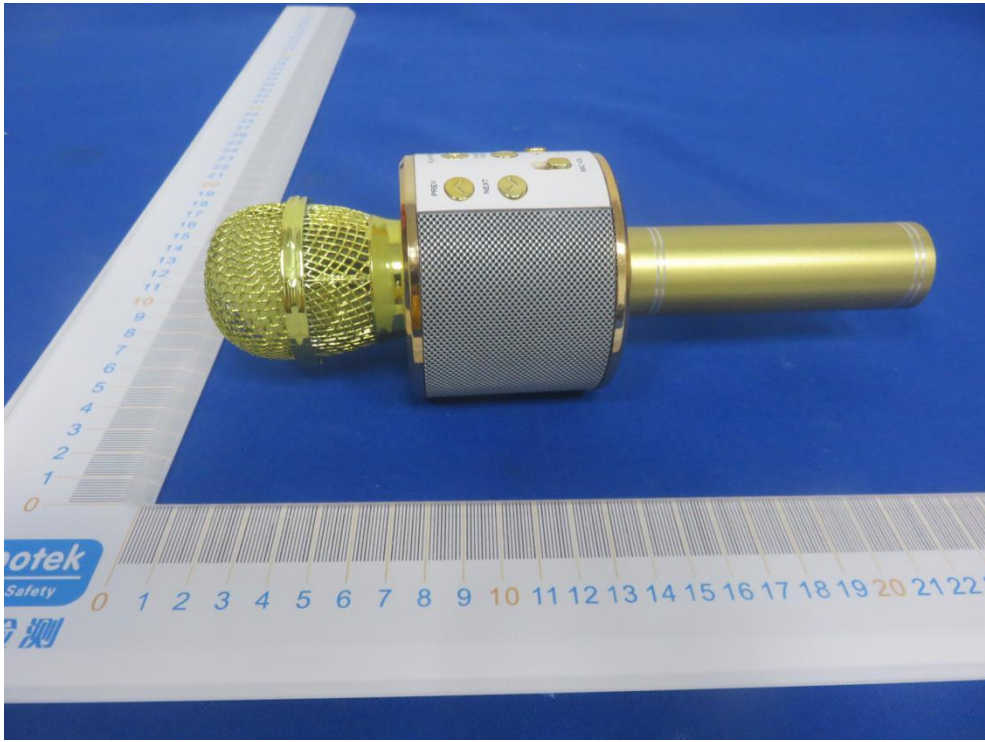

FCC ID: 2AANZ2PKR

37
36
35
34
33
32
31
30
29
28
27
26
25
24
23
22
21
20
19
18
17
16
15
14
13
12
11
10
9
8
7
6
5
4
3
2
1
0

SARINA Bluetooth

KARAOKE

WIRELESS MIC & BUILT-IN SPEAKER SET

PAIR TOGETHER FOR YOUR FAVORITE DUET!

LED LIGHTS

WIRELESS DUET MODE

SET OF 2

Anbotek
Product Safety
安博检测

0 1 2 3 4 5 6 7 8 9 10 11 12 13 14 15 16 17 18 19 20 21 22 23 24 25 26 27 28 29 30 31 32 33 34 35 36 37 38 39 40 41 4