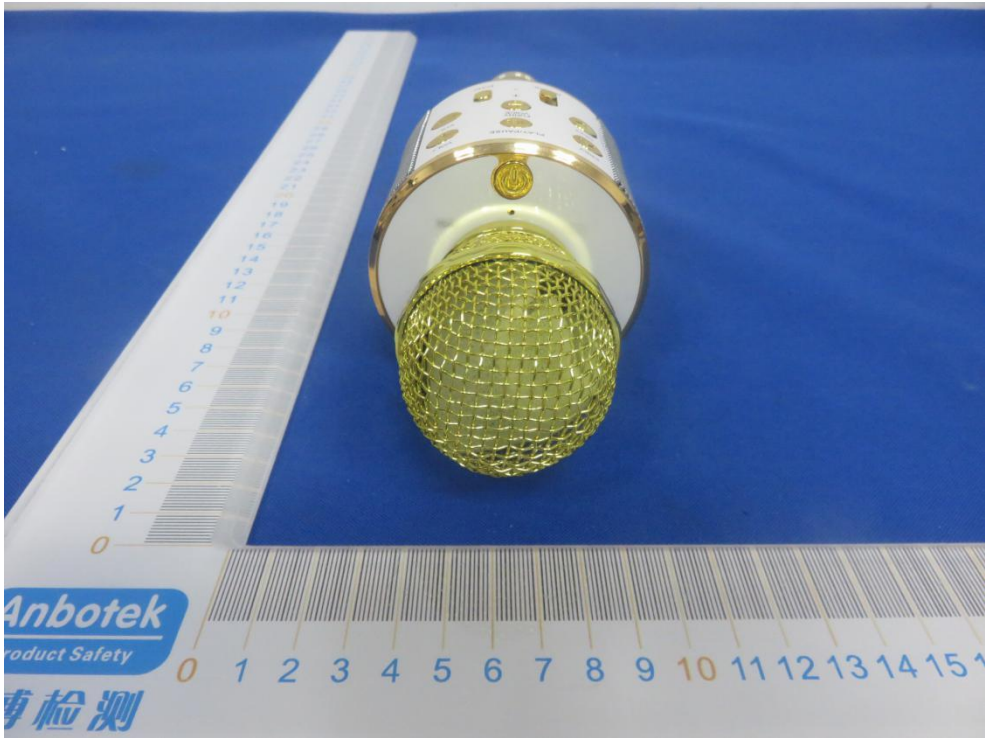

FCC ID: 2AANZ2PKR

37
36
35
34
33
32
31
30
29
28
27
26
25
24
23
22
21
20
19
18
17
16
15
14
13
12
11
10
9
8
7
6
5
4
3
2
1
0

SARINA Bluetooth

KARAOKE

WIRELESS MIC & BUILT-IN SPEAKER SET

PAIR TOGETHER FOR YOUR FAVORITE DUET!

LED LIGHTS

WIRELESS DUET MODE

SET OF 2

Anbotek
Product Safety
安博检测

0 1 2 3 4 5 6 7 8 9 10 11 12 13 14 15 16 17 18 19 20 21 22 23 24 25 26 27 28 29 30 31 32 33 34 35 36 37 38 39 40 41 4