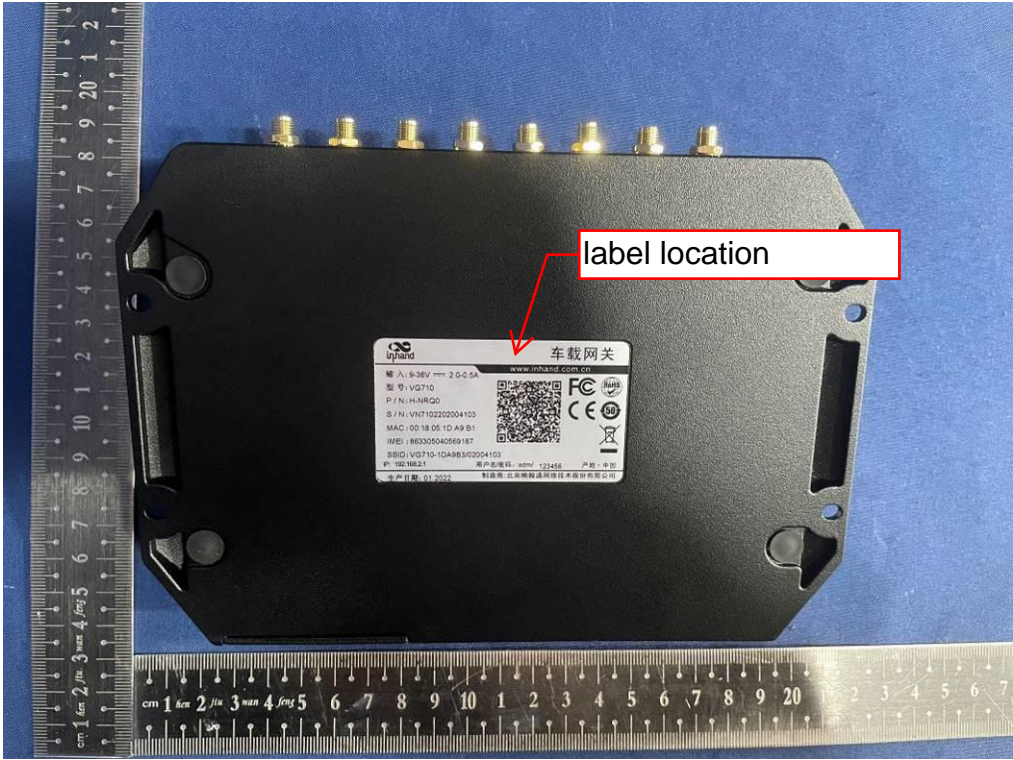

InVehicle Gateway

www.inhandnetworks.com

Input: 9-36V=1.2-0.3A
Model: VG710-NRQ3
S/N: VF71012345654321
MAC: 00:18:05:00:12:34-35
IMEI: 867377028023236
SSID: Wifi-xxxxxx/12345678

FCC ID:2AANYVG7
Contain FCC ID:XMR2020RM502QAE

This device complies with part 15 of the FCC Rules.
Operation is subject to the following two conditions:
(1)This device may not cause harmful interference.
(2)this device must accept any interference received,
including interference that may cause undesired operation.

IP: 192.168.2.1
User/Pwd: adm/xxxxxx

Made In China

Date:05.2019

Beijing InHand Networks Technology Co., Ltd.

label location

车联网网关
型号: VQ710
P/N: H-NRQ0
S/N: V17102202004103
MAC: 00:18:05:1D:A9:B1
IMEI: 883305040569187
SSID: VQ710-10A9B302004103
P: 100-168-2-1
生产日期: Q1 2022
www.rh318.com.cn
FC
CE
RoHS
WEEE