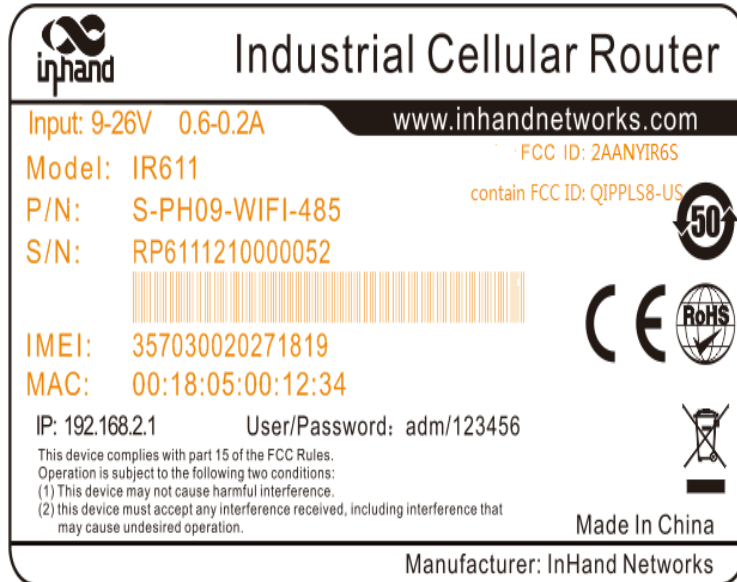

EXHIBIT A - FCC ID LABELING AND LOCATION

FCC ID Label

Proposed FCC ID Label Location

Label Here

The label shown shall be permanently affixed at a conspicuous location on the device and be readily visible to the user at the time purchase (Labeling requirements per 2.925)