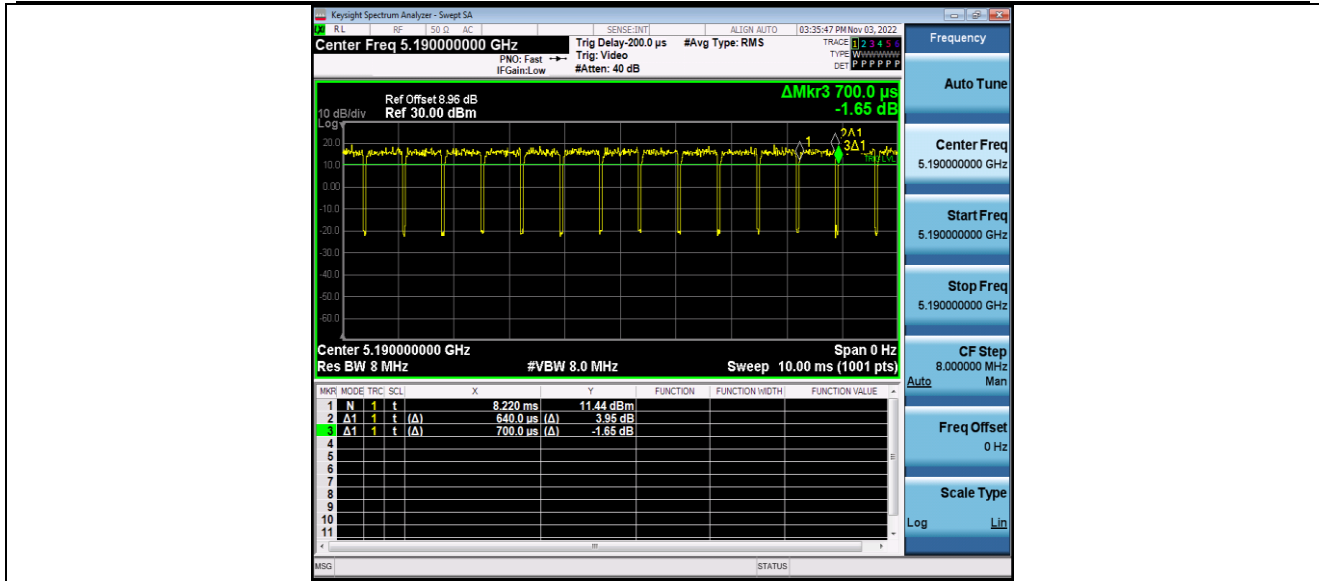

11AC80MIMO_Ant2_5775

Appendix D: Duty Cycle

Test Result

TestMode	Antenna	Channel	Transmission Duration [ms]	Transmission Period [ms]	Duty Cycle [%]	Limit	Verdict
11A	Ant1	5180	1.39	1.45	95.86	---	---
11N20MIMO	Ant1	5180	1.30	1.37	94.89	---	---
11N40MIMO	Ant1	5190	0.64	0.70	91.43	---	---
11AC20MIMO	Ant1	5180	0.68	0.75	90.67	---	---
11AC40MIMO	Ant1	5190	0.35	0.41	85.37	---	---
11AC80MIMO	Ant1	5210	0.18	0.24	75.00	---	---

Test Graphs

11AC20MIMO_Ant1_5180

11AC40MIMO_Ant1_5190

11AC80MIMO_Ant1_5210

7 Setup Photographs

Radiated emission setup photo(Below 30MHz)

Radiated emission setup photo(30MHz-1GHz)

Radiated emission setup photo(Above 1GHz)

Power line conducted emission setup photo

-----End of the report-----