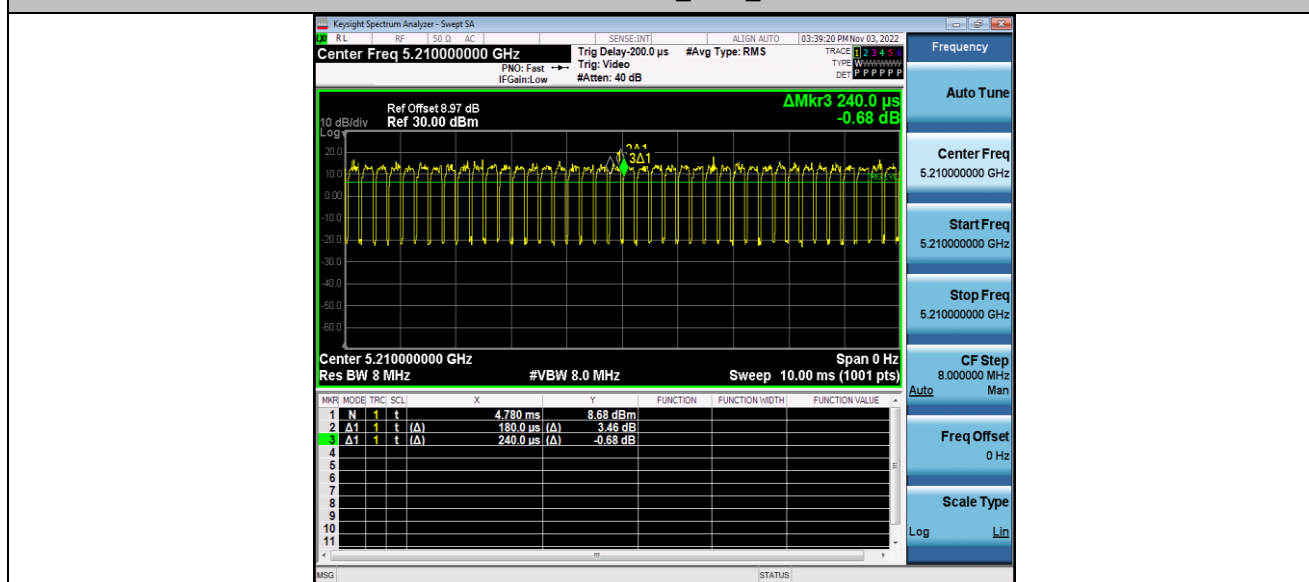

11AC80MIMO_Ant2_5775

Appendix D: Duty Cycle

Test Result

TestMode	Antenna	Channel	Transmission Duration [ms]	Transmission Period [ms]	Duty Cycle [%]	Limit	Verdict
11A	Ant1	5180	1.39	1.45	95.86	---	---
11N20MIMO	Ant1	5180	1.30	1.37	94.89	---	---
11N40MIMO	Ant1	5190	0.64	0.70	91.43	---	---
11AC20MIMO	Ant1	5180	0.68	0.75	90.67	---	---
11AC40MIMO	Ant1	5190	0.35	0.41	85.37	---	---
11AC80MIMO	Ant1	5210	0.18	0.24	75.00	---	---

Test Graphs

11AC20MIMO_Ant1_5180

11AC40MIMO_Ant1_5190

11AC80MIMO_Ant1_5210

7 Setup Photographs

Radiated emission setup photo(Below 30MHz)

Radiated emission setup photo(30MHz-1GHz)

Radiated emission setup photo(Above 1GHz)

Power line conducted emission setup photo

-----End of the report-----