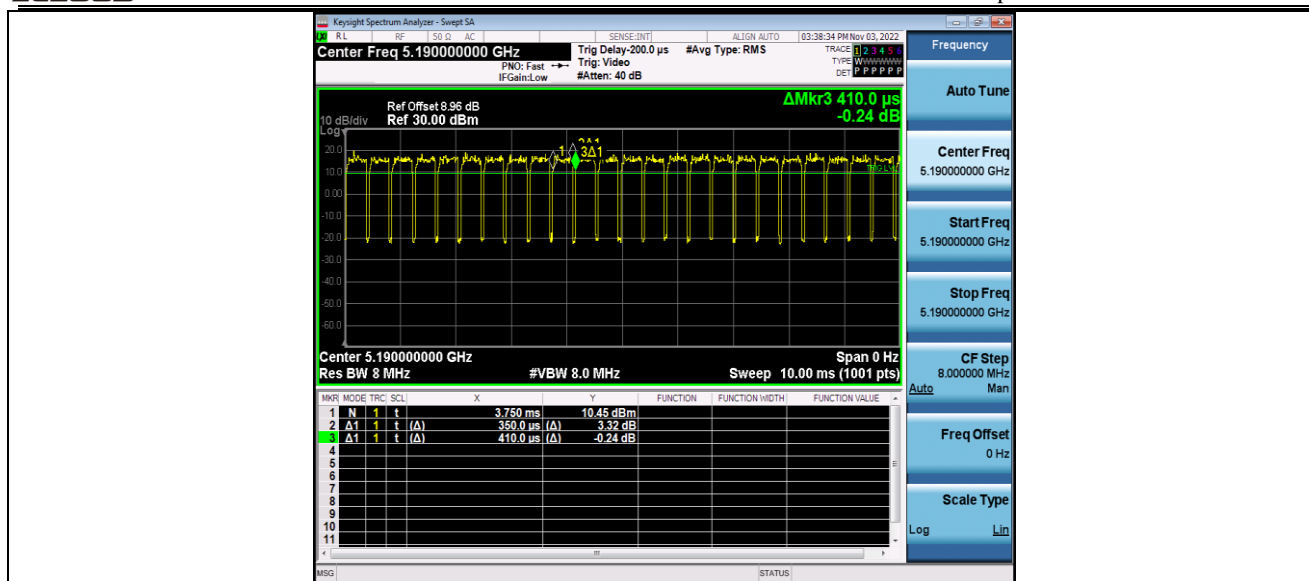

11AC80MIMO_Ant2_5775

Appendix D: Duty Cycle

Test Result

TestMode	Antenna	Channel	Transmission Duration [ms]	Transmission Period [ms]	Duty Cycle [%]	Limit	Verdict
11A	Ant1	5180	1.39	1.45	95.86	---	---
11N20MIMO	Ant1	5180	1.30	1.37	94.89	---	---
11N40MIMO	Ant1	5190	0.64	0.70	91.43	---	---
11AC20MIMO	Ant1	5180	0.68	0.75	90.67	---	---
11AC40MIMO	Ant1	5190	0.35	0.41	85.37	---	---
11AC80MIMO	Ant1	5210	0.18	0.24	75.00	---	---

Test Graphs

11AC20MIMO_Ant1_5180

11AC40MIMO_Ant1_5190

11AC80MIMO_Ant1_5210

7 Setup Photographs

Radiated emission setup photo(Below 30MHz)

Radiated emission setup photo(30MHz-1GHz)

Radiated emission setup photo(Above 1GHz)

Power line conducted emission setup photo

-----End of the report-----