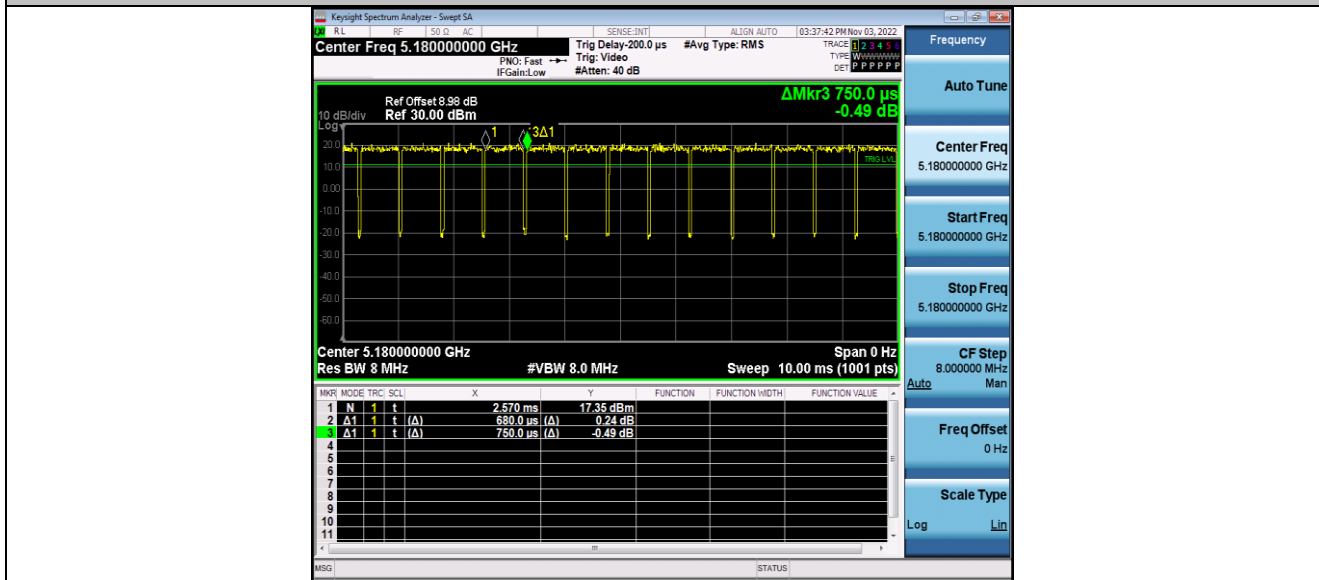

11AC80MIMO_Ant2_5775

Appendix D: Duty Cycle

Test Result

TestMode	Antenna	Channel	Transmission Duration [ms]	Transmission Period [ms]	Duty Cycle [%]	Limit	Verdict
11A	Ant1	5180	1.39	1.45	95.86	---	---
11N20MIMO	Ant1	5180	1.30	1.37	94.89	---	---
11N40MIMO	Ant1	5190	0.64	0.70	91.43	---	---
11AC20MIMO	Ant1	5180	0.68	0.75	90.67	---	---
11AC40MIMO	Ant1	5190	0.35	0.41	85.37	---	---
11AC80MIMO	Ant1	5210	0.18	0.24	75.00	---	---

Test Graphs

11AC20MIMO_Ant1_5180

11AC40MIMO_Ant1_5190

11AC80MIMO_Ant1_5210

7 Setup Photographs

Radiated emission setup photo(Below 30MHz)

Radiated emission setup photo(30MHz-1GHz)

Radiated emission setup photo(Above 1GHz)

Power line conducted emission setup photo

-----End of the report-----