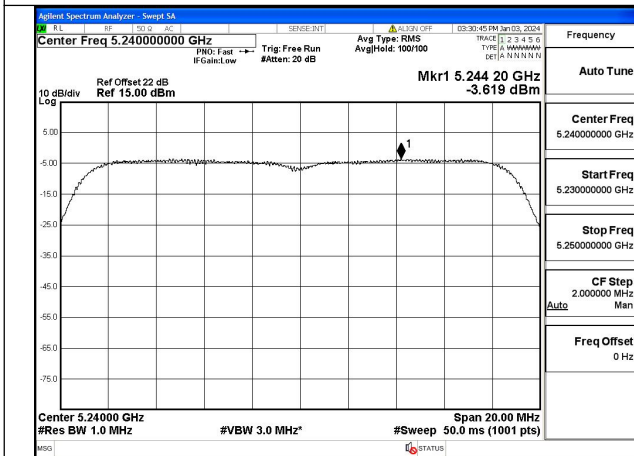

Mode:802.11a Frequency:5240MHz Ant:Chain0

Test Mode: 802.11n HT20

Mode:802.11n HT20 Frequency:5180MHz Ant:Chain0

Mode:802.11n HT20 Frequency:5220MHz Ant:Chain0

Mode:802.11n HT20 Frequency:5240MHz Ant:Chain0

Test Mode: 802.11ac VHT20

Mode:802.11ac VHT20 Frequency:5180MHz
Ant:Chain0

Mode:802.11ac VHT20 Frequency:5220MHz
Ant:Chain0

Mode:802.11ac VHT20 Frequency:5240MHz
Ant:Chain0

Test Mode: 802.11n HT40

Mode:802.11n HT40 Frequency:5190MHz Ant:Chain0