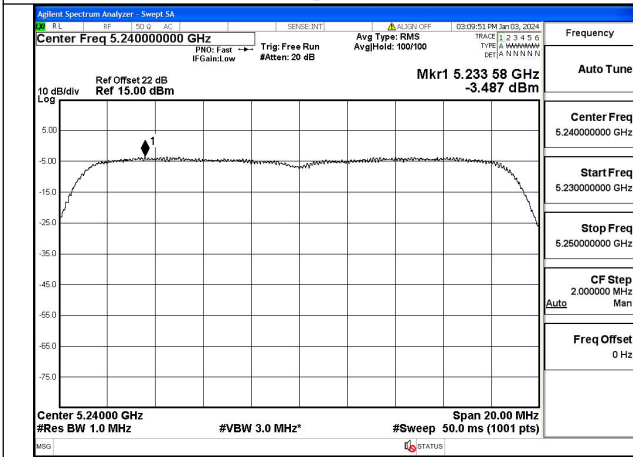

Mode:802.11a Frequency:5240MHz Ant:Chain0

Test Mode: 802.11n HT20

Mode:802.11n HT20 Frequency:5180MHz Ant:Chain0

Mode:802.11n HT20 Frequency:5220MHz Ant:Chain0

Mode:802.11n HT20 Frequency:5240MHz Ant:Chain0

Test Mode: 802.11ac VHT20

Mode:802.11ac VHT20 Frequency:5180MHz
Ant:Chain0

Mode:802.11ac VHT20 Frequency:5220MHz
Ant:Chain0

Mode:802.11ac VHT20 Frequency:5240MHz
Ant:Chain0

Test Mode: 802.11n HT40

Mode:802.11n HT40 Frequency:5190MHz Ant:Chain0