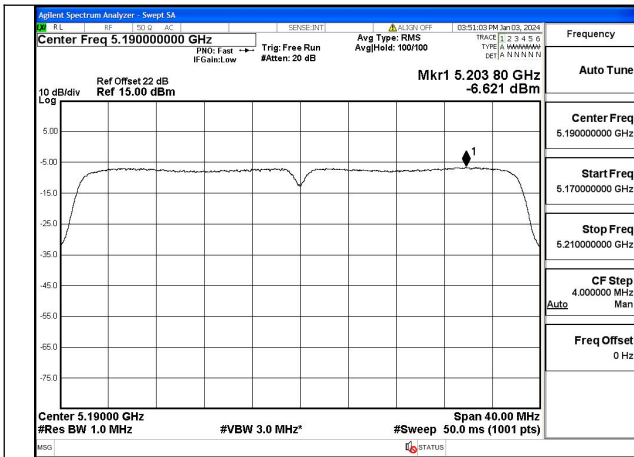

Test Mode: 802.11ac VHT40

Mode:802.11ac VHT40 Frequency:5190MHz
Ant:Chain0