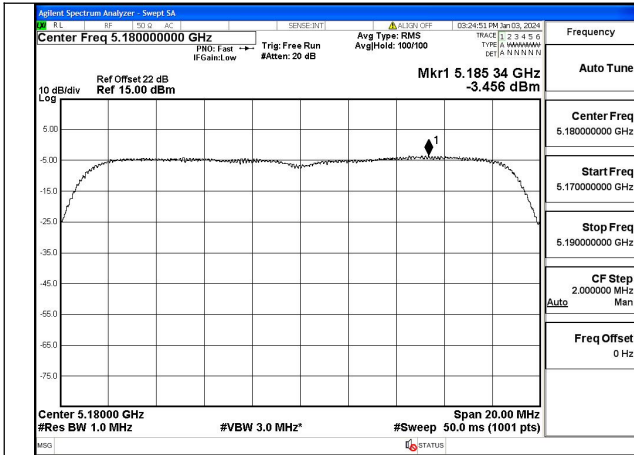

Mode:802.11a Frequency:5240MHz Ant:Chain0

Test Mode: 802.11n HT20

Mode:802.11n HT20 Frequency:5180MHz Ant:Chain0

Mode:802.11n HT20 Frequency:5220MHz Ant:Chain0

Mode:802.11n HT20 Frequency:5240MHz Ant:Chain0

Test Mode: 802.11ac VHT20

Mode:802.11ac VHT20 Frequency:5180MHz
Ant:Chain0

Mode:802.11ac VHT20 Frequency:5220MHz
Ant:Chain0

Mode:802.11ac VHT20 Frequency:5240MHz
Ant:Chain0

Test Mode: 802.11n HT40

Mode:802.11n HT40 Frequency:5190MHz Ant:Chain0