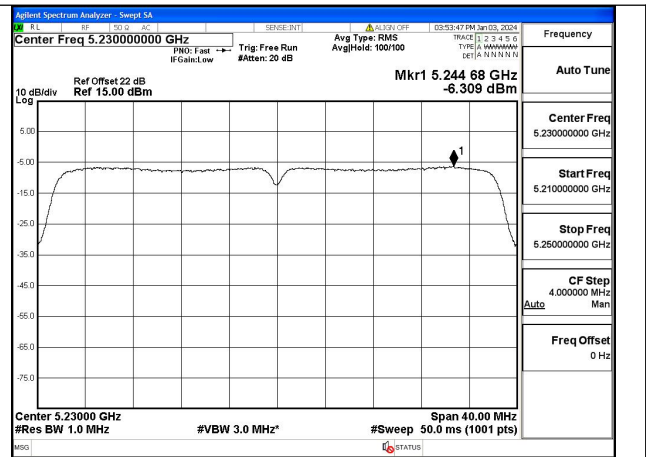

Mode:802.11ac VHT40 Frequency:5230MHz
Ant:Chain0