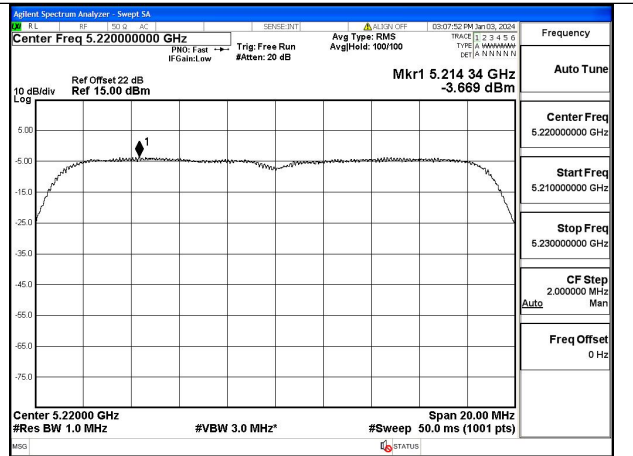

Mode:802.11a Frequency:5240MHz Ant:Chain0

Test Mode: 802.11n HT20

Mode:802.11n HT20 Frequency:5180MHz Ant:Chain0

Mode:802.11n HT20 Frequency:5220MHz Ant:Chain0

Mode:802.11n HT20 Frequency:5240MHz Ant:Chain0

Test Mode: 802.11ac VHT20

Mode:802.11ac VHT20 Frequency:5180MHz
Ant:Chain0

Mode:802.11ac VHT20 Frequency:5220MHz
Ant:Chain0

Mode:802.11ac VHT20 Frequency:5240MHz
Ant:Chain0

Test Mode: 802.11n HT40

Mode:802.11n HT40 Frequency:5190MHz Ant:Chain0