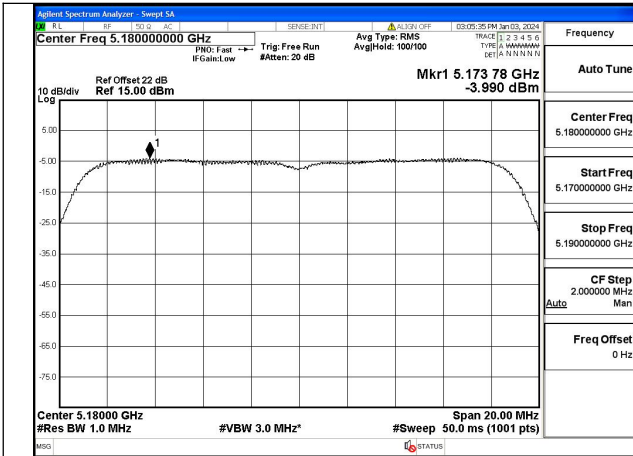

Mode:802.11a Frequency:5240MHz Ant:Chain0

Test Mode: 802.11n HT20

Mode:802.11n HT20 Frequency:5180MHz Ant:Chain0

Mode:802.11n HT20 Frequency:5220MHz Ant:Chain0

Mode:802.11n HT20 Frequency:5240MHz Ant:Chain0

Test Mode: 802.11ac VHT20

Mode:802.11ac VHT20 Frequency:5180MHz
Ant:Chain0

Mode:802.11ac VHT20 Frequency:5220MHz
Ant:Chain0

Mode:802.11ac VHT20 Frequency:5240MHz
Ant:Chain0

Test Mode: 802.11n HT40

Mode:802.11n HT40 Frequency:5190MHz Ant:Chain0