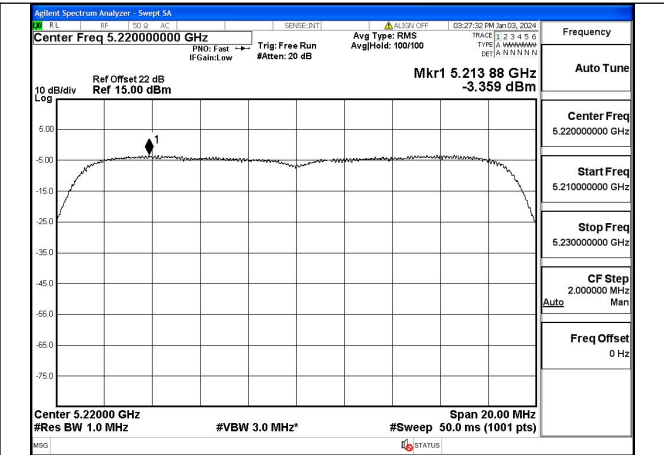

Mode:802.11a Frequency:5240MHz Ant:Chain0

Test Mode: 802.11n HT20

Mode:802.11n HT20 Frequency:5180MHz Ant:Chain0

Mode:802.11n HT20 Frequency:5220MHz Ant:Chain0

Mode:802.11n HT20 Frequency:5240MHz Ant:Chain0

Test Mode: 802.11ac VHT20

Mode:802.11ac VHT20 Frequency:5180MHz
Ant:Chain0

Mode:802.11ac VHT20 Frequency:5220MHz
Ant:Chain0

Mode:802.11ac VHT20 Frequency:5240MHz
Ant:Chain0

Test Mode: 802.11n HT40

Mode:802.11n HT40 Frequency:5190MHz Ant:Chain0