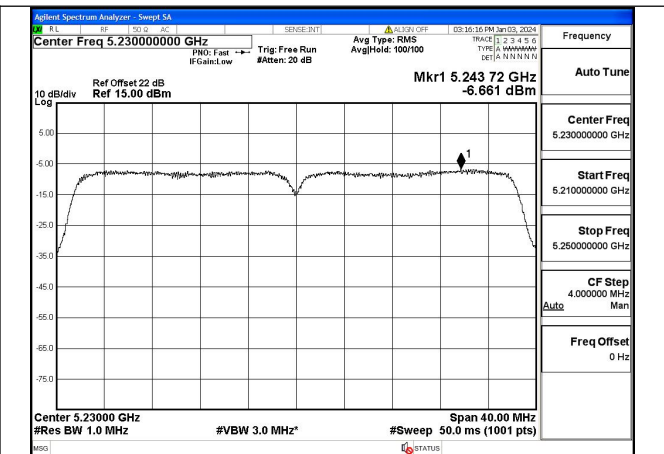

Test Mode: 802.11ac VHT20

Mode:802.11ac VHT20 Frequency:5180MHz
Ant:Chain0

Mode:802.11ac VHT20 Frequency:5220MHz
Ant:Chain0

Mode:802.11ac VHT20 Frequency:5240MHz
Ant:Chain0

Test Mode: 802.11n HT40

Mode:802.11n HT40 Frequency:5190MHz Ant:Chain0