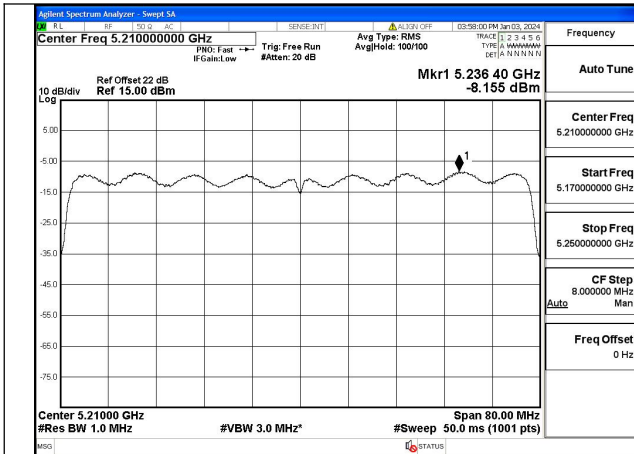

Mode:802.11n HT40 Frequency:5230MHz Ant:Chain0

Test Mode: 802.11ac VHT40

Mode:802.11ac VHT40 Frequency:5190MHz
Ant:Chain0

Mode:802.11ac VHT40 Frequency:5230MHz
Ant:Chain0

Test Mode: 802.11ac VHT80

Mode:802.11ac VHT80 Frequency:5210MHz
Ant:Chain0