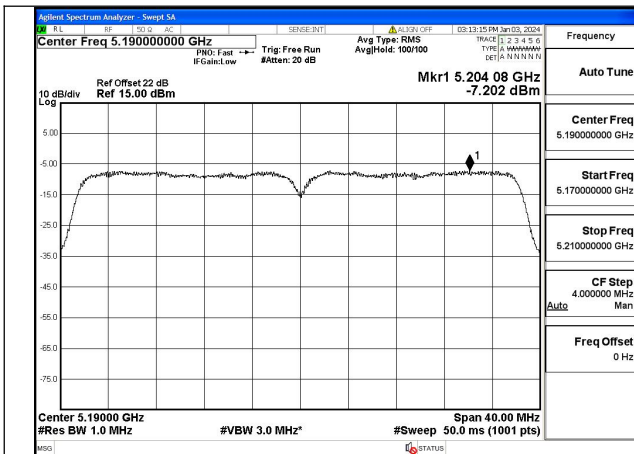

Test Mode: 802.11ac VHT20

Mode:802.11ac VHT20 Frequency:5180MHz
Ant:Chain0

Mode:802.11ac VHT20 Frequency:5220MHz
Ant:Chain0

Mode:802.11ac VHT20 Frequency:5240MHz
Ant:Chain0

Test Mode: 802.11n HT40

Mode:802.11n HT40 Frequency:5190MHz Ant:Chain0