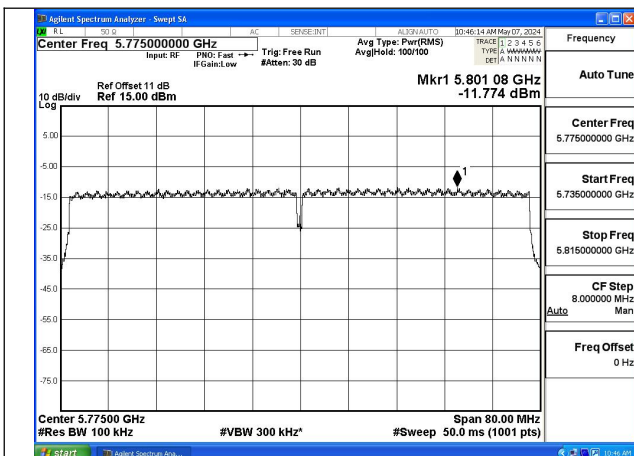

Test Mode: 802.11ac VHT40

Mode:802.11ac VHT40 Frequency:5755MHz
Ant:Chain0

Mode:802.11ac VHT40 Frequency:5795MHz
Ant:Chain0

Mode:802.11ac VHT40 Frequency:5755MHz
Ant:Chain1

Mode:802.11ac VHT40 Frequency:5795MHz
Ant:Chain1

Test Mode: 802.11ac VHT80

Mode:802.11ac VHT80 Frequency:5775MHz
Ant:Chain0

Mode:802.11ac VHT80 Frequency:5775MHz
Ant:Chain1