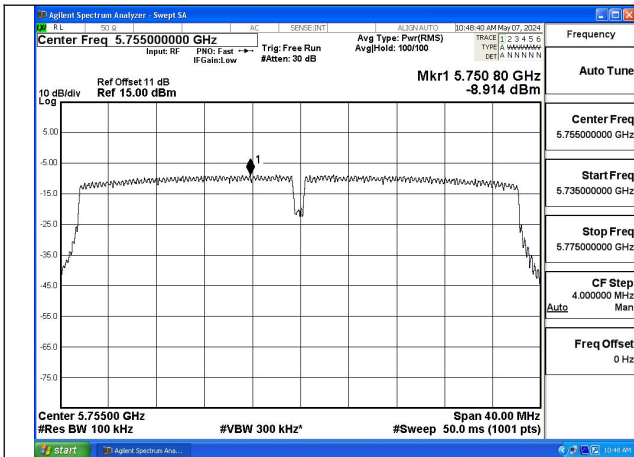

Test Mode: 802.11ac VHT40

Mode:802.11ac VHT40 Frequency:5755MHz
Ant:Chain0

Mode:802.11ac VHT40 Frequency:5795MHz
Ant:Chain0

Mode:802.11ac VHT40 Frequency:5755MHz
Ant:Chain1

Mode:802.11ac VHT40 Frequency:5795MHz
Ant:Chain1

Test Mode: 802.11ac VHT80

Mode:802.11ac VHT80 Frequency:5775MHz
Ant:Chain0

Mode:802.11ac VHT80 Frequency:5775MHz
Ant:Chain1