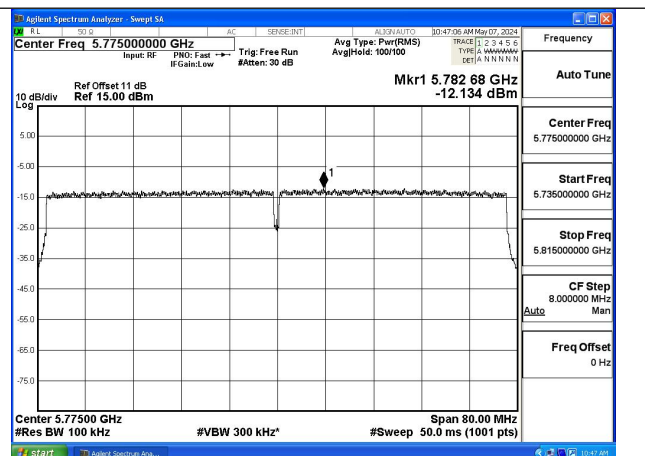

Test Mode: 802.11ac VHT40

Mode:802.11ac VHT40 Frequency:5755MHz
Ant:Chain0

Mode:802.11ac VHT40 Frequency:5795MHz
Ant:Chain0

Mode:802.11ac VHT40 Frequency:5755MHz
Ant:Chain1

Mode:802.11ac VHT40 Frequency:5795MHz
Ant:Chain1

Test Mode: 802.11ac VHT80

Mode:802.11ac VHT80 Frequency:5775MHz
Ant:Chain0

Mode:802.11ac VHT80 Frequency:5775MHz
Ant:Chain1