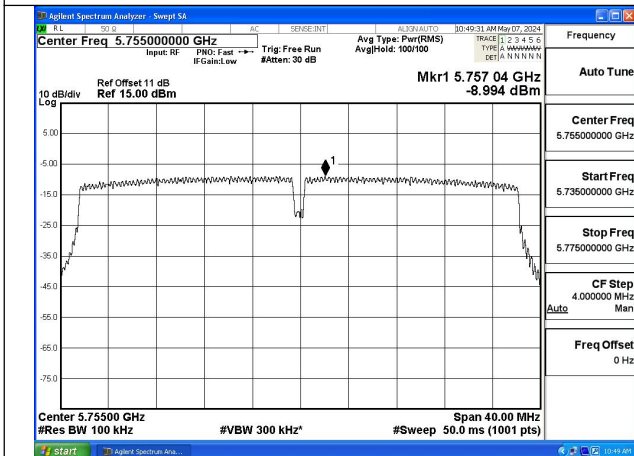

Test Mode: 802.11ac VHT40

Mode:802.11ac VHT40 Frequency:5755MHz
Ant:Chain0

Mode:802.11ac VHT40 Frequency:5795MHz
Ant:Chain0

Mode:802.11ac VHT40 Frequency:5755MHz
Ant:Chain1

Mode:802.11ac VHT40 Frequency:5795MHz
Ant:Chain1

Test Mode: 802.11ac VHT80

Mode:802.11ac VHT80 Frequency:5775MHz
Ant:Chain0

Mode:802.11ac VHT80 Frequency:5775MHz
Ant:Chain1