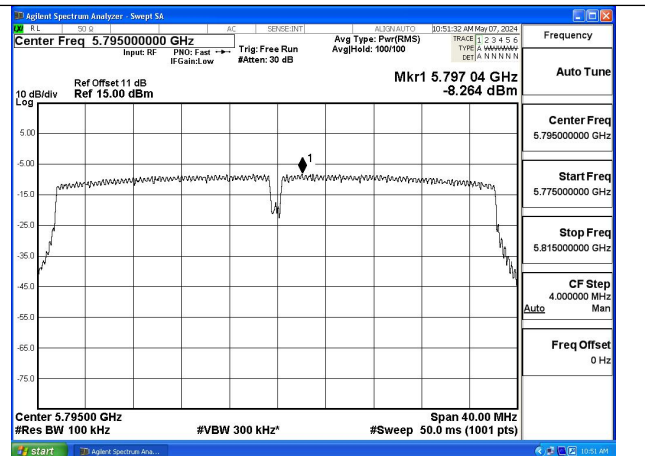

Test Mode: 802.11ac VHT40

Mode:802.11ac VHT40 Frequency:5755MHz
Ant:Chain0

Mode:802.11ac VHT40 Frequency:5795MHz
Ant:Chain0

Mode:802.11ac VHT40 Frequency:5755MHz
Ant:Chain1

Mode:802.11ac VHT40 Frequency:5795MHz
Ant:Chain1

Test Mode: 802.11ac VHT80

Mode:802.11ac VHT80 Frequency:5775MHz
Ant:Chain0

Mode:802.11ac VHT80 Frequency:5775MHz
Ant:Chain1