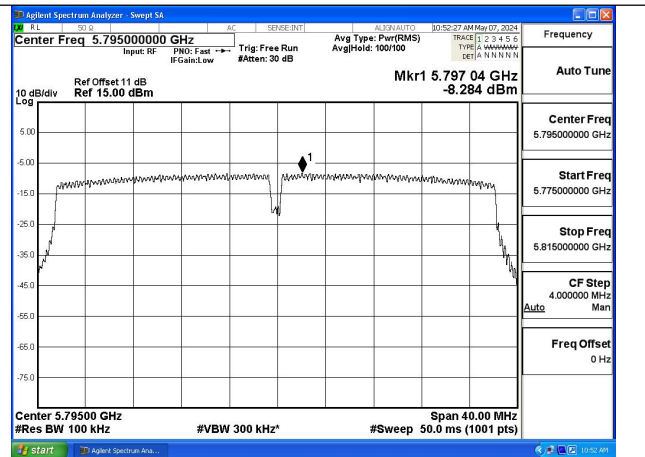

Test Mode: 802.11ac VHT40

Mode:802.11ac VHT40 Frequency:5755MHz
Ant:Chain0

Mode:802.11ac VHT40 Frequency:5795MHz
Ant:Chain0

Mode:802.11ac VHT40 Frequency:5755MHz
Ant:Chain1

Mode:802.11ac VHT40 Frequency:5795MHz
Ant:Chain1

Test Mode: 802.11ac VHT80

Mode:802.11ac VHT80 Frequency:5775MHz
Ant:Chain0

Mode:802.11ac VHT80 Frequency:5775MHz
Ant:Chain1