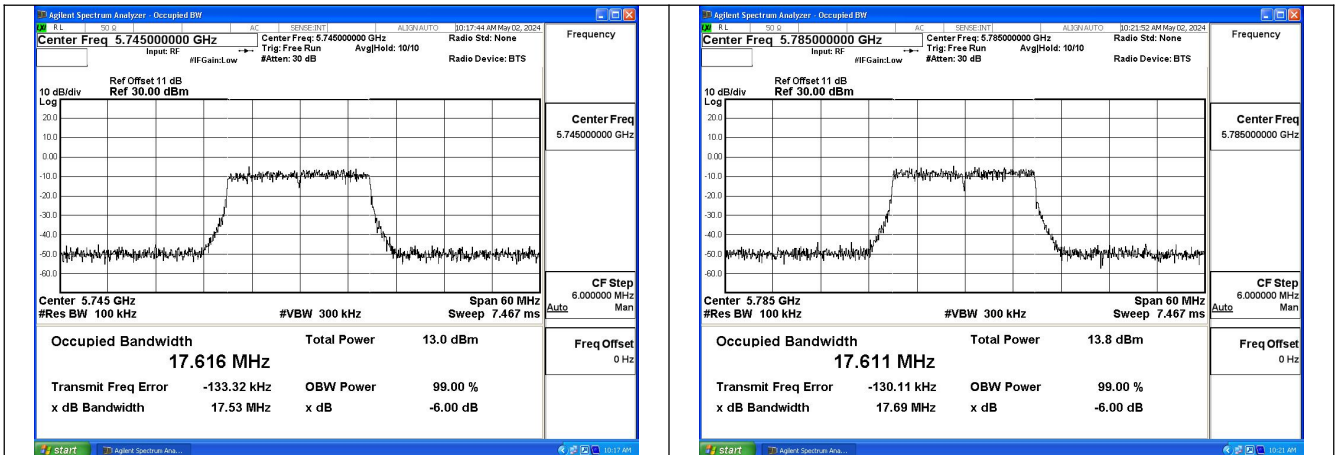

Test Mode	Antenna	6dB Bandwidth (MHz)		
		5755MHz	---	5795MHz
802.11n HT40	Chain0	32.84	---	34.64
802.11n HT40	Chain1	36.31	---	36.23
802.11ac VHT40	Chain0	36.40	---	36.06
802.11ac VHT40	Chain1	36.33	---	36.28

Test Mode	Antenna	6dB Bandwidth (MHz)		
		5775MHz	---	---
802.11ac VHT80	Chain0	76.37	---	---
802.11ac VHT80	Chain1	76.53	---	---

Test Mode: 802.11a

Test Mode: 802.11n HT20

Mode:802.11n HT20 Frequency:5745MHz Ant:Chain0