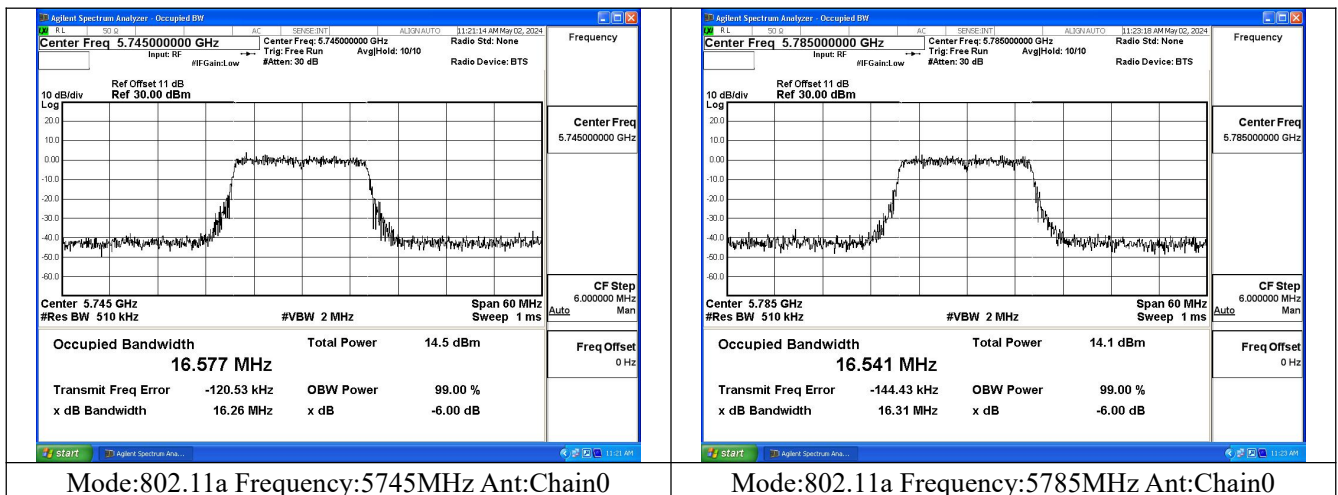

Occupied Bandwidth

Offset 21dB = Attenuator + Temporary antenna connector loss + Cable loss

Test Mode	Antenna	Occupied Bandwidth (MHz)		
		5745MHz	5785MHz	5825MHz
802.11a	Chain0	16.577	16.541	16.567
802.11a	Chain1	16.498	16.511	16.589
802.11n HT20	Chain0	17.795	17.848	17.919
802.11n HT20	Chain1	17.733	17.785	17.779
802.11ac VHT20	Chain0	17.777	17.709	17.766
802.11ac VHT20	Chain1	17.775	17.752	17.759

Test Mode	Antenna	Occupied Bandwidth (MHz)		
		5755MHz	---	5795MHz
802.11n HT40	Chain0	36.077	---	36.140
802.11n HT40	Chain1	36.043	---	36.097
802.11ac VHT40	Chain0	36.161	---	36.158
802.11ac VHT40	Chain1	36.082	---	36.224

Test Mode	Antenna	Occupied Bandwidth (MHz)		
		5775MHz	---	---
802.11ac VHT80	Chain0	76.456	---	---
802.11ac VHT80	Chain1	76.502	---	---

Test Mode: 802.11a