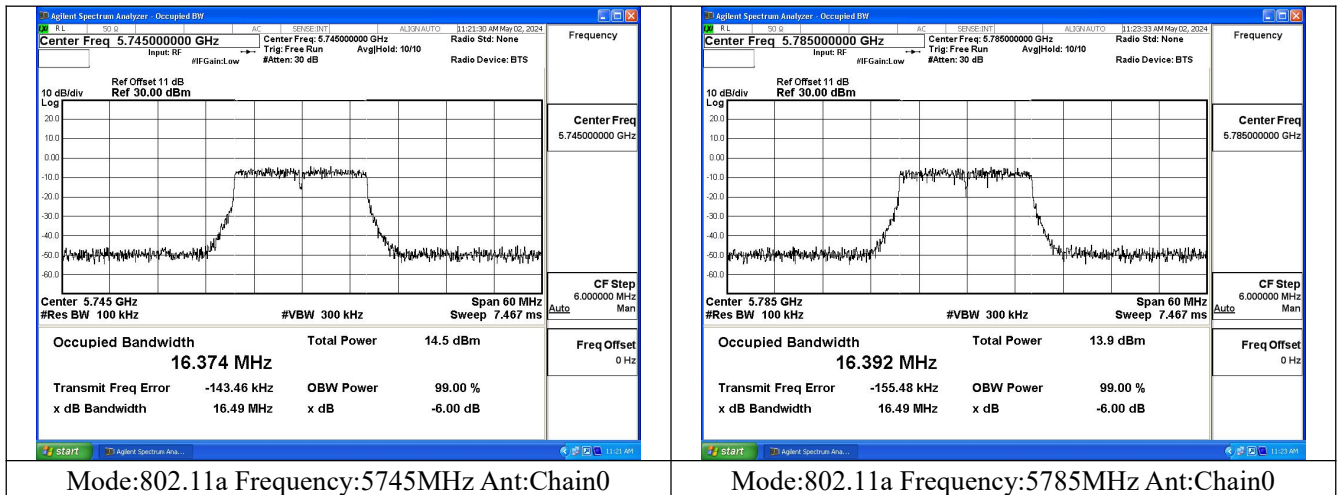

6dB Bandwidth

Offset 21dB = Attenuator + Temporary antenna connector loss + Cable loss

Test Mode	Antenna	6dB Bandwidth (MHz)		
		5745MHz	5785MHz	5825MHz
802.11a	Chain0	16.49	16.49	16.44
802.11a	Chain1	16.43	16.34	16.42
802.11n HT20	Chain0	17.53	17.69	17.75
802.11n HT20	Chain1	17.72	17.68	17.63
802.11ac VHT20	Chain0	17.61	17.61	17.65
802.11ac VHT20	Chain1	17.71	17.75	17.68

Test Mode	Antenna	6dB Bandwidth (MHz)		
		5755MHz	---	5795MHz
802.11n HT40	Chain0	32.84	---	34.64
802.11n HT40	Chain1	36.31	---	36.23
802.11ac VHT40	Chain0	36.40	---	36.06
802.11ac VHT40	Chain1	36.33	---	36.28

Test Mode	Antenna	6dB Bandwidth (MHz)		
		5775MHz	---	---
802.11ac VHT80	Chain0	76.37	---	---
802.11ac VHT80	Chain1	76.53	---	---

Test Mode: 802.11a