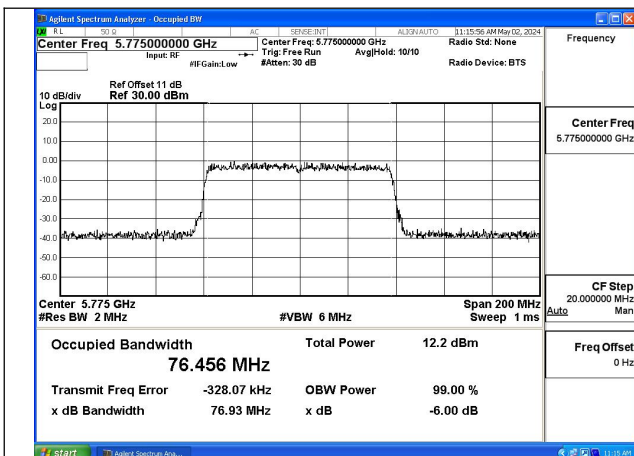

Test Mode: 802.11ac VHT40

Mode:802.11ac VHT40 Frequency:5755MHz
Ant:Chain0

Mode:802.11ac VHT40 Frequency:5795MHz
Ant:Chain0

Mode:802.11ac VHT40 Frequency:5755MHz
Ant:Chain1

Mode:802.11ac VHT40 Frequency:5795MHz
Ant:Chain1

Test Mode: 802.11ac VHT80

Mode:802.11ac VHT80 Frequency:5775MHz
Ant:Chain0

Mode:802.11ac VHT80 Frequency:5775MHz
Ant:Chain1

6dB Bandwidth

Offset 21dB = Attenuator + Temporary antenna connector loss + Cable loss