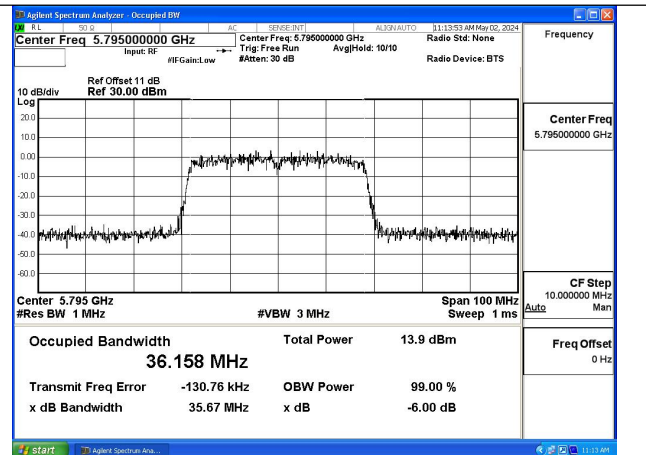

Mode:802.11ac VHT40 Frequency:5795MHz
Ant:Chain0