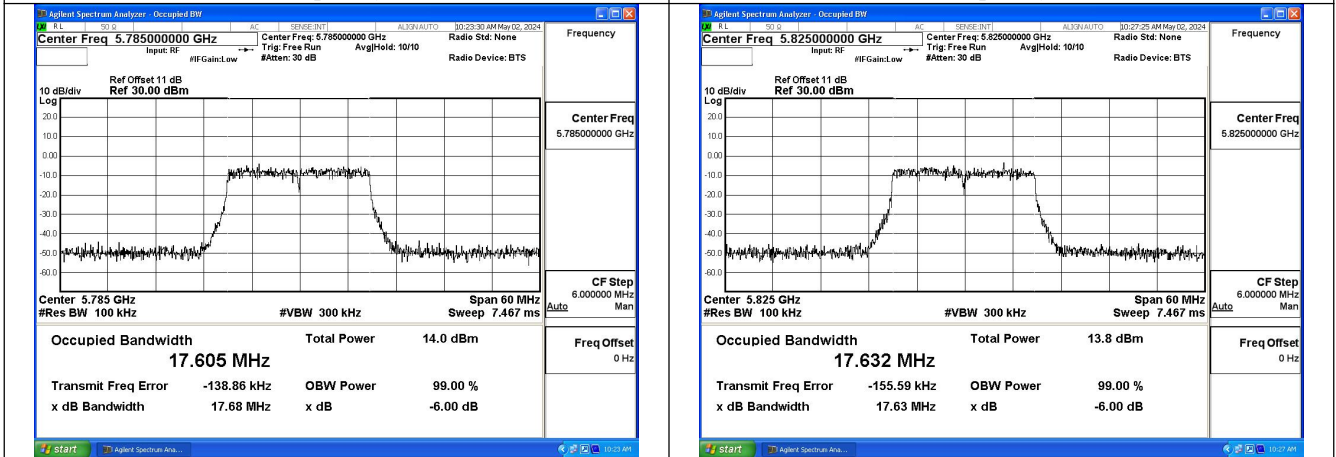

Mode:802.11n HT20 Frequency:5785MHz Ant:Chain1

Mode:802.11n HT20 Frequency:5825MHz Ant:Chain1