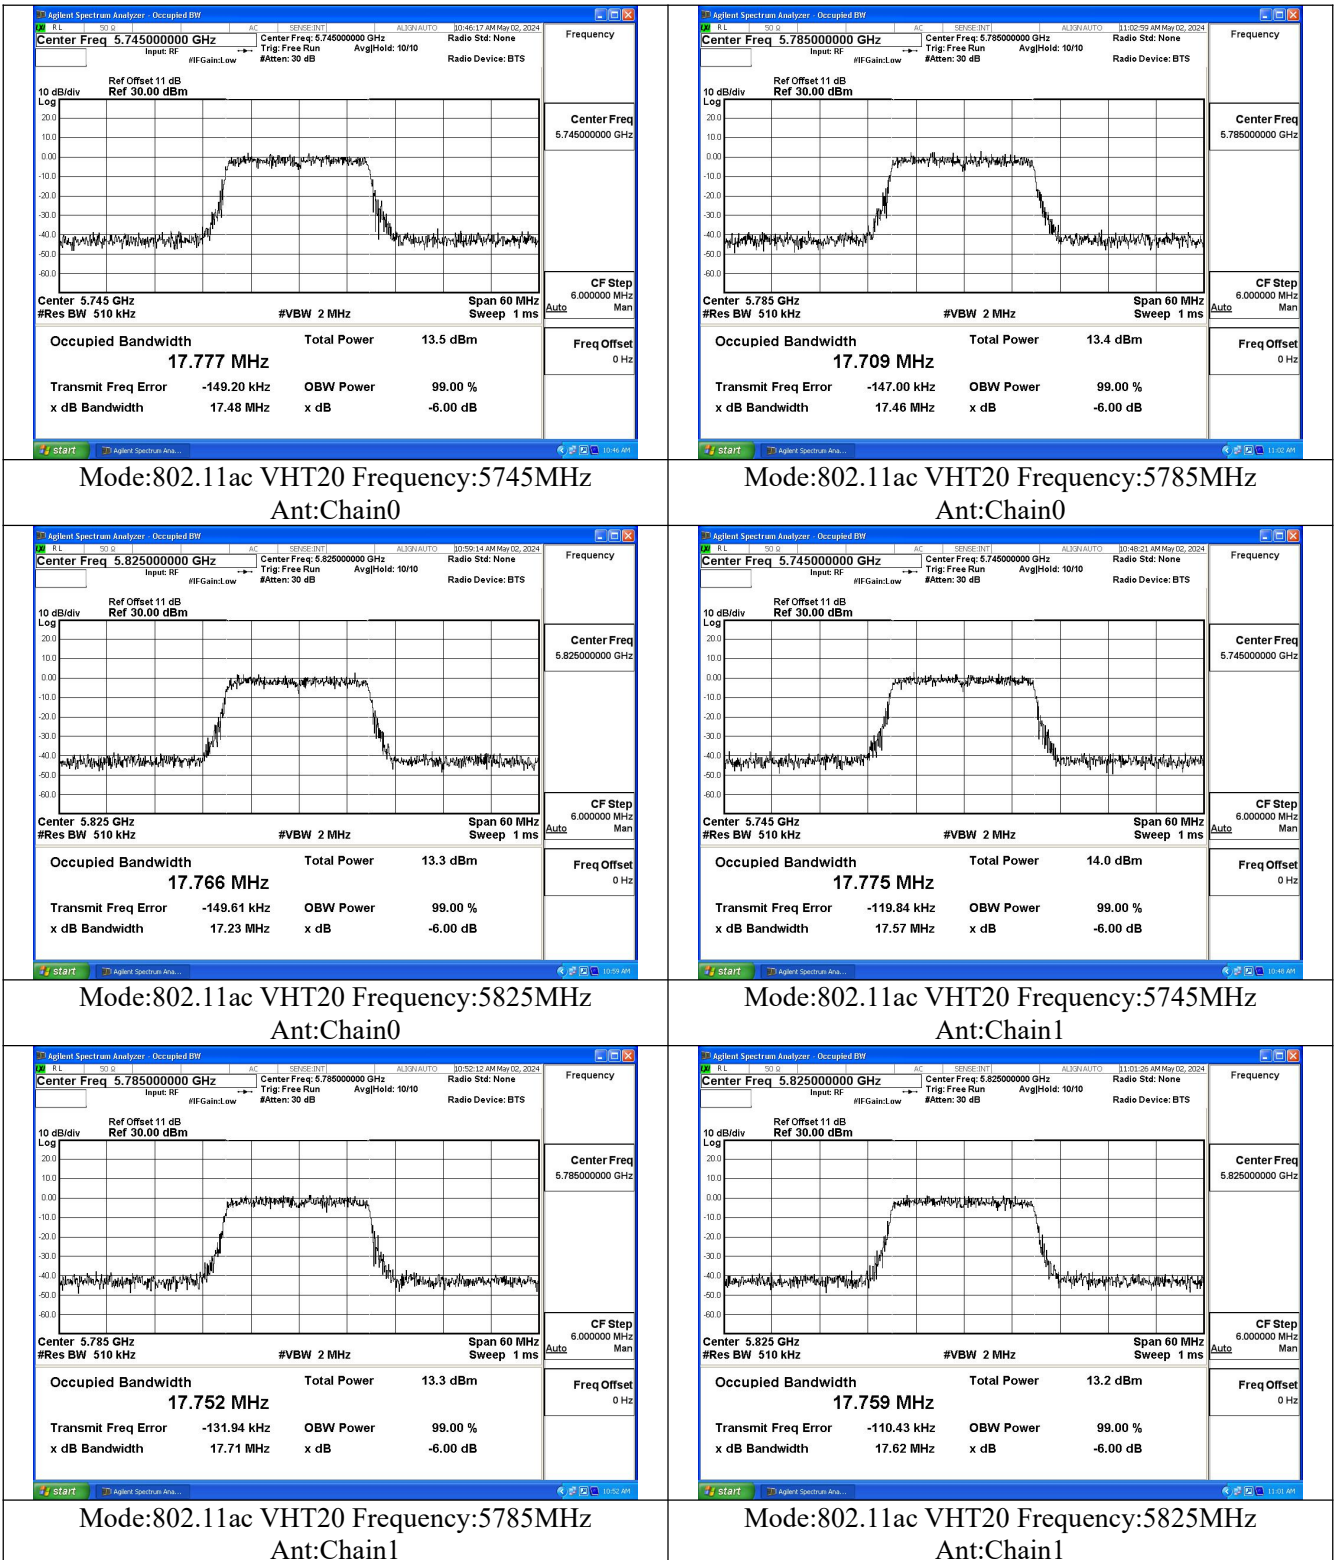

Test Mode: 802.11ac VHT20