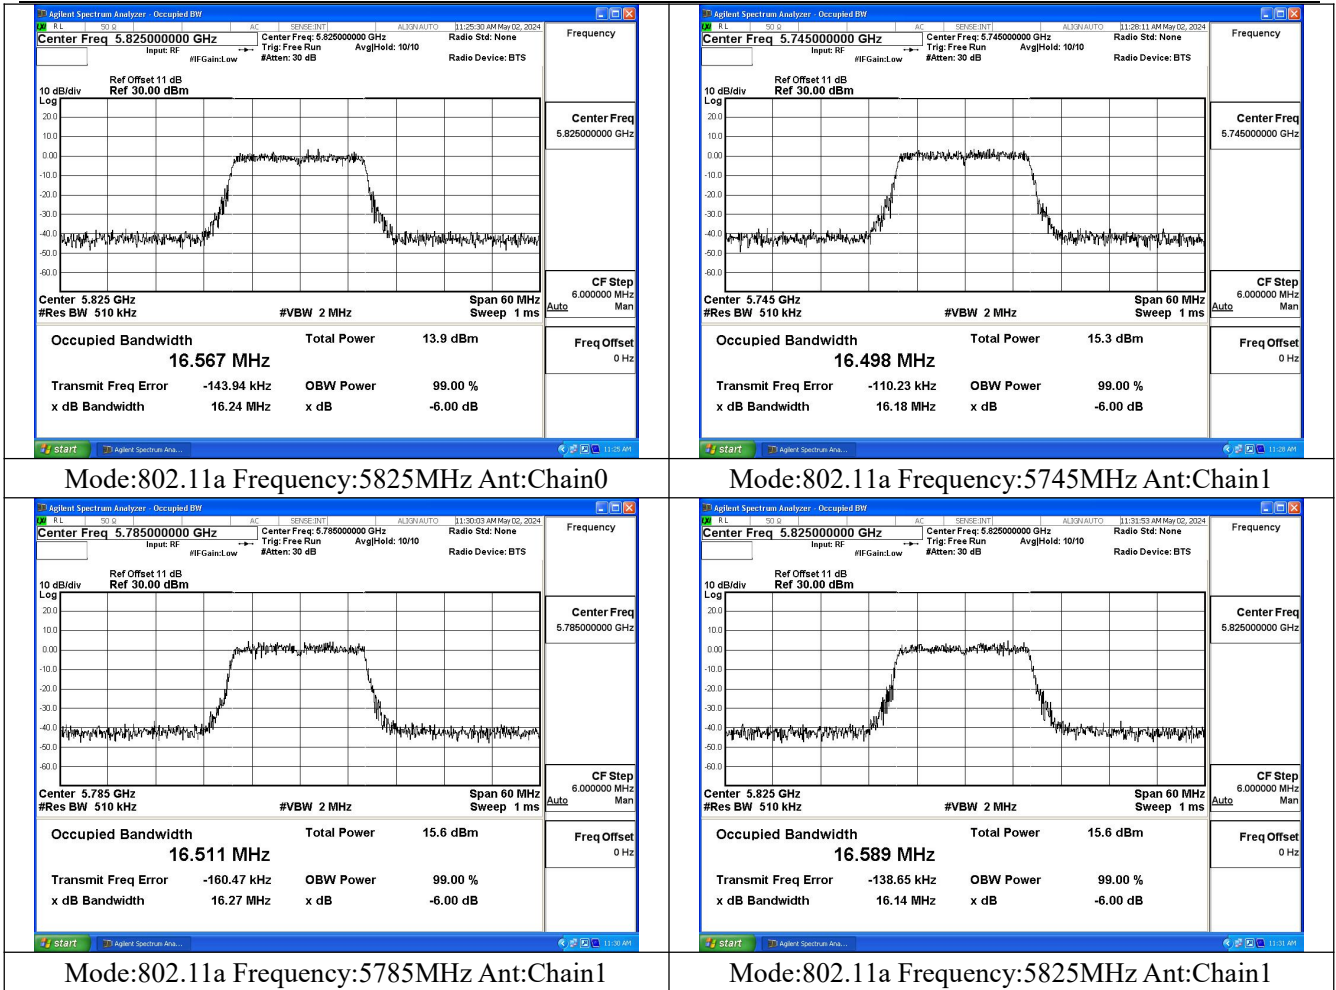

Occupied Bandwidth

Offset 21dB = Attenuator + Temporary antenna connector loss + Cable loss

Test Mode	Antenna	Occupied Bandwidth (MHz)		
		5745MHz	5785MHz	5825MHz
802.11a	Chain0	16.577	16.541	16.567
802.11a	Chain1	16.498	16.511	16.589
802.11n HT20	Chain0	17.795	17.848	17.919
802.11n HT20	Chain1	17.733	17.785	17.779
802.11ac VHT20	Chain0	17.777	17.709	17.766
802.11ac VHT20	Chain1	17.775	17.752	17.759

Test Mode	Antenna	Occupied Bandwidth (MHz)		
		5755MHz	---	5795MHz
802.11n HT40	Chain0	36.077	---	36.140
802.11n HT40	Chain1	36.043	---	36.097
802.11ac VHT40	Chain0	36.161	---	36.158
802.11ac VHT40	Chain1	36.082	---	36.224

Test Mode	Antenna	Occupied Bandwidth (MHz)		
		5775MHz	---	---
802.11ac VHT80	Chain0	76.456	---	---
802.11ac VHT80	Chain1	76.502	---	---

Test Mode: 802.11a

Test Mode: 802.11n HT20

Mode:802.11n HT20 Frequency:5745MHz Ant:Chain0