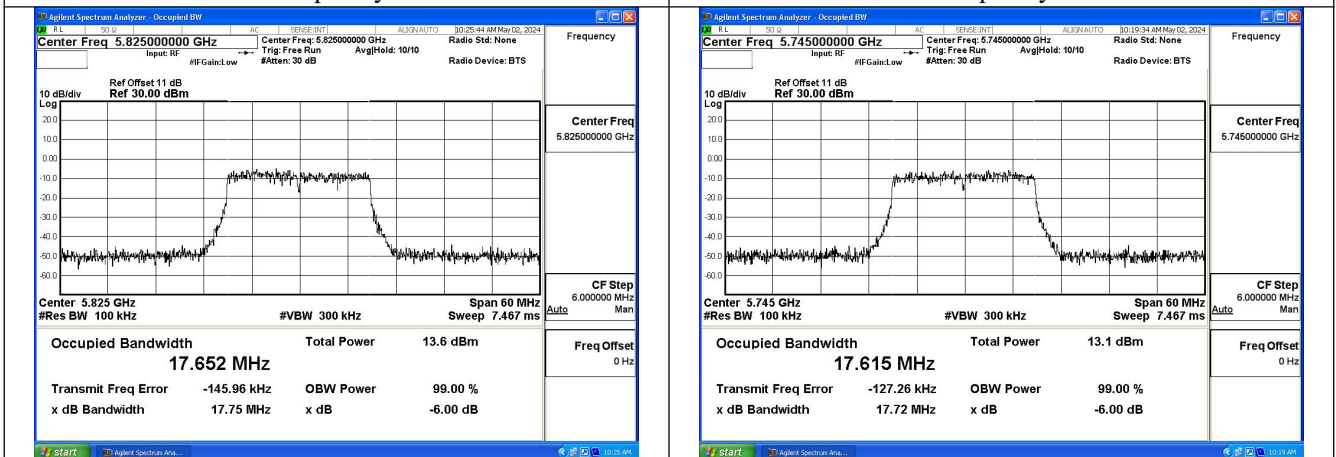

Mode:802.11n HT20 Frequency:5825MHz Ant:Chain0

Mode:802.11n HT20 Frequency:5745MHz Ant:Chain1