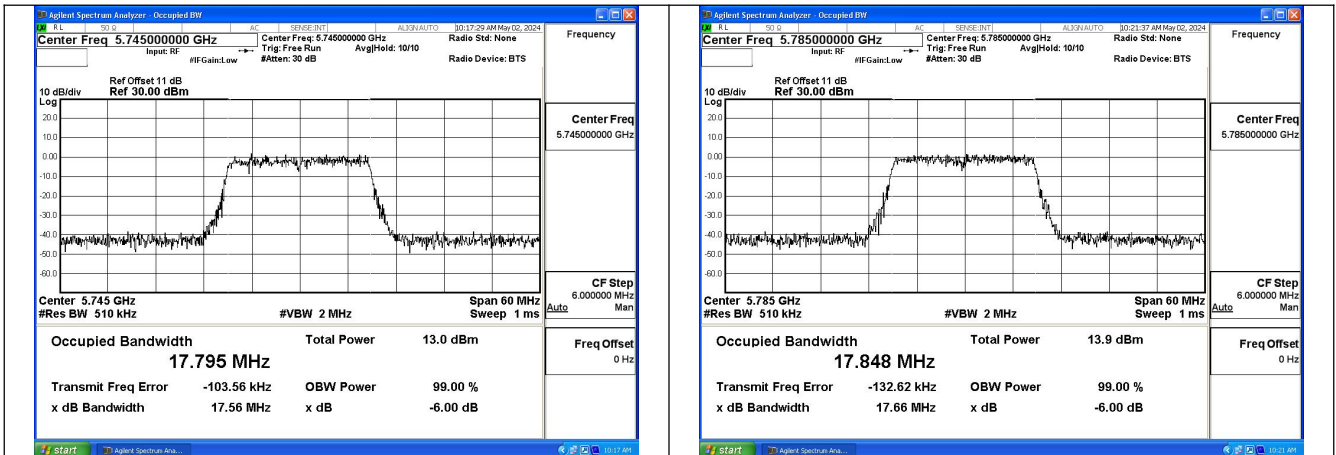

Test Mode	Antenna	Occupied Bandwidth (MHz)		
		5775MHz	---	---
802.11ac VHT80	Chain0	76.456	---	---
802.11ac VHT80	Chain1	76.502	---	---

Test Mode: 802.11a

Test Mode: 802.11n HT20

Mode:802.11n HT20 Frequency:5745MHz Ant:Chain0