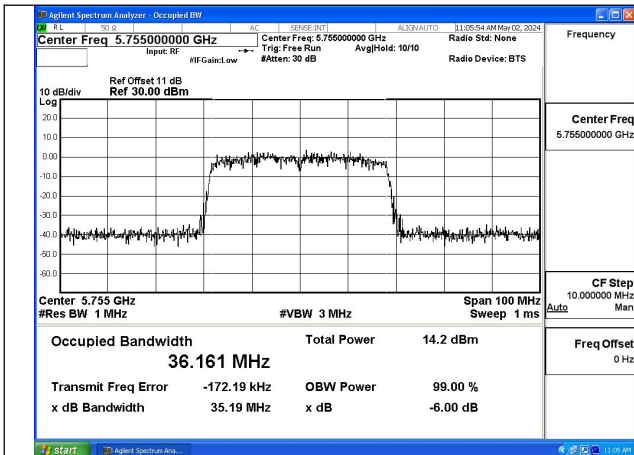

Test Mode: 802.11ac VHT40

Mode:802.11ac VHT40 Frequency:5755MHz
Ant:Chain0