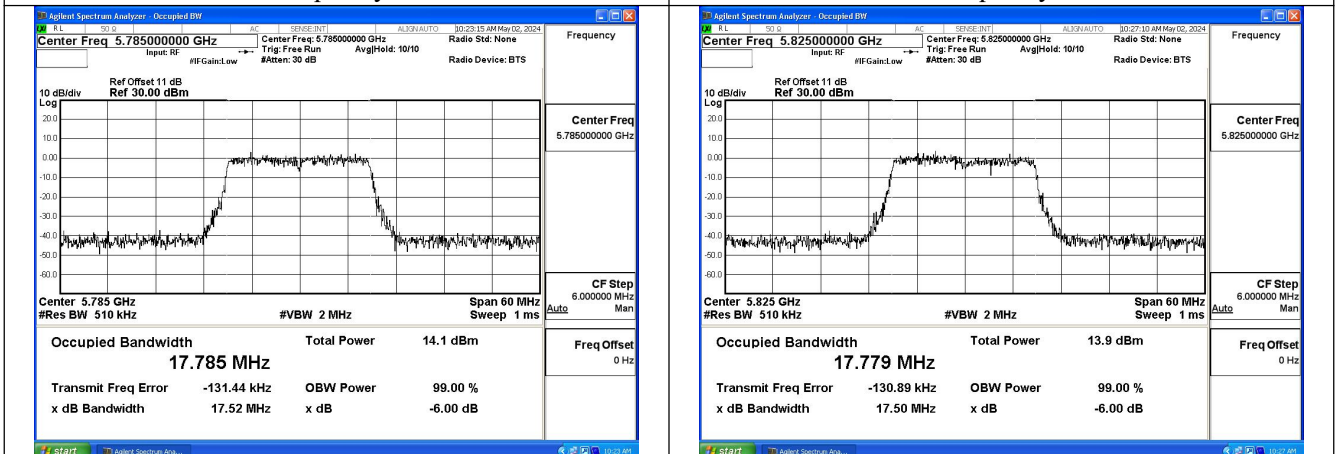

Mode:802.11n HT20 Frequency:5785MHz Ant:Chain1

Mode:802.11n HT20 Frequency:5825MHz Ant:Chain1