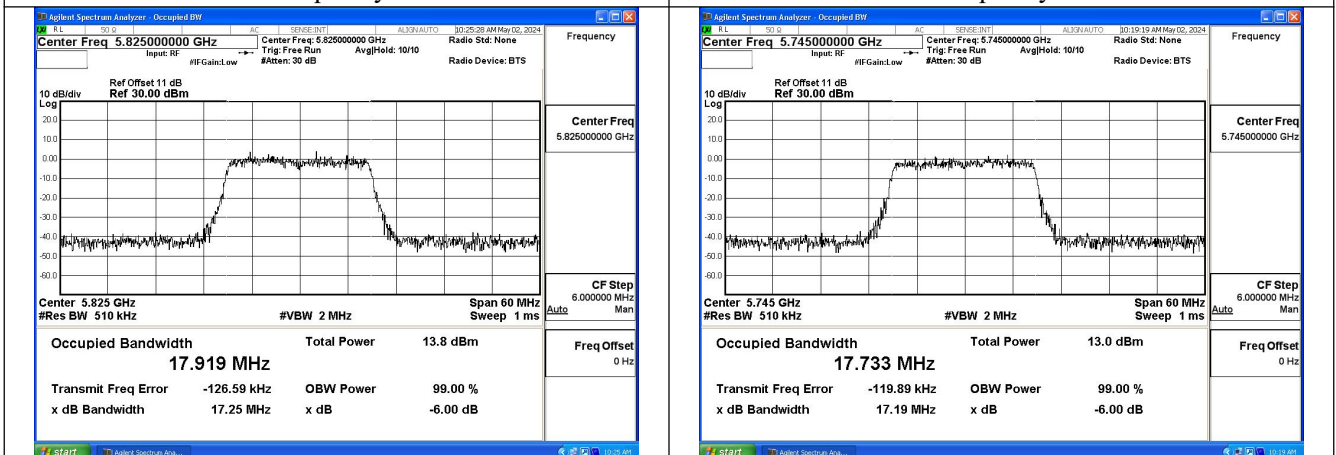

Mode:802.11n HT20 Frequency:5825MHz Ant:Chain0

Mode:802.11n HT20 Frequency:5745MHz Ant:Chain1