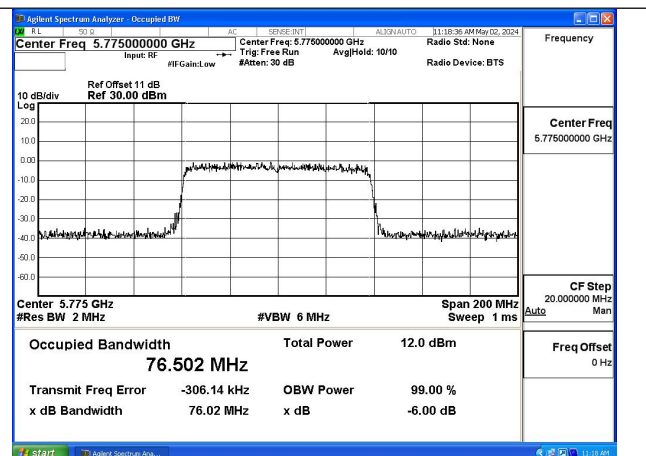

Test Mode: 802.11ac VHT40

Mode:802.11ac VHT40 Frequency:5755MHz
Ant:Chain0

Mode:802.11ac VHT40 Frequency:5795MHz
Ant:Chain0

Mode:802.11ac VHT40 Frequency:5755MHz
Ant:Chain1

Mode:802.11ac VHT40 Frequency:5795MHz
Ant:Chain1

Test Mode: 802.11ac VHT80

Mode:802.11ac VHT80 Frequency:5775MHz
Ant:Chain0

Mode:802.11ac VHT80 Frequency:5775MHz
Ant:Chain1

6dB Bandwidth

Offset 21dB = Attenuator + Temporary antenna connector loss + Cable loss