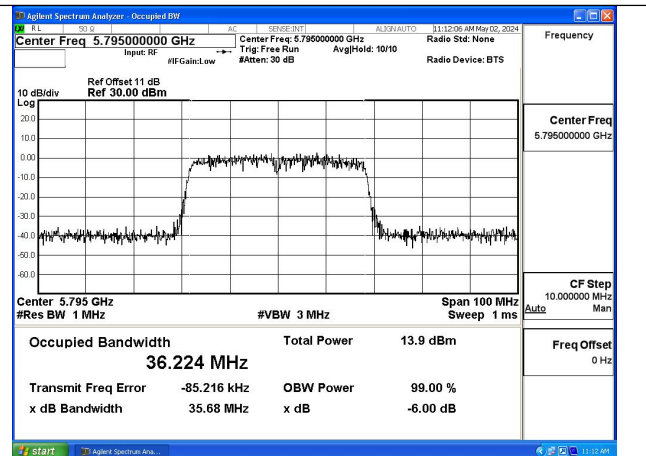

Test Mode: 802.11ac VHT40

Mode:802.11ac VHT40 Frequency:5755MHz
Ant:Chain0

Mode:802.11ac VHT40 Frequency:5795MHz
Ant:Chain0

Mode:802.11ac VHT40 Frequency:5755MHz
Ant:Chain1

Mode:802.11ac VHT40 Frequency:5795MHz
Ant:Chain1

Test Mode: 802.11ac VHT80

Mode:802.11ac VHT80 Frequency:5775MHz
Ant:Chain0

Mode:802.11ac VHT80 Frequency:5775MHz
Ant:Chain1

6dB Bandwidth

Offset 21dB = Attenuator + Temporary antenna connector loss + Cable loss