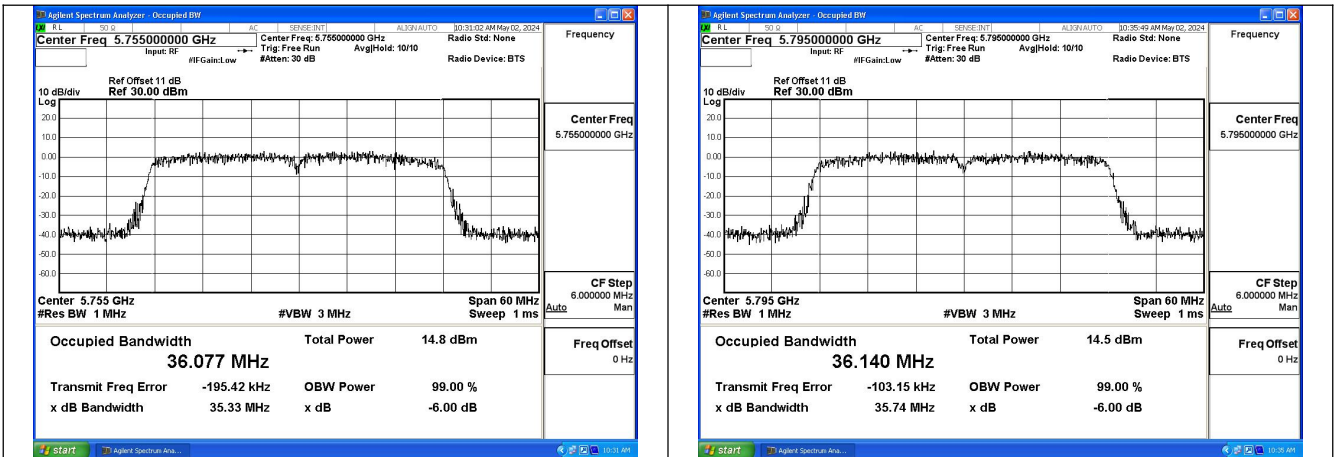

Test Mode: 802.11n HT40

Mode:802.11n HT40 Frequency:5755MHz Ant:Chain0

Mode:802.11n HT40 Frequency:5795MHz Ant:Chain0