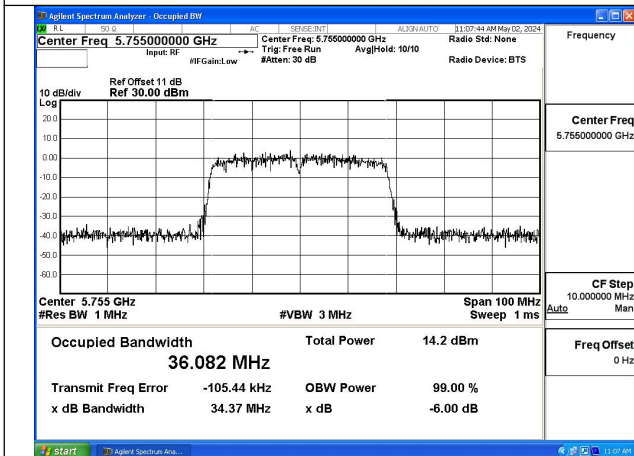

Mode:802.11ac VHT40 Frequency:5755MHz
Ant:Chain1