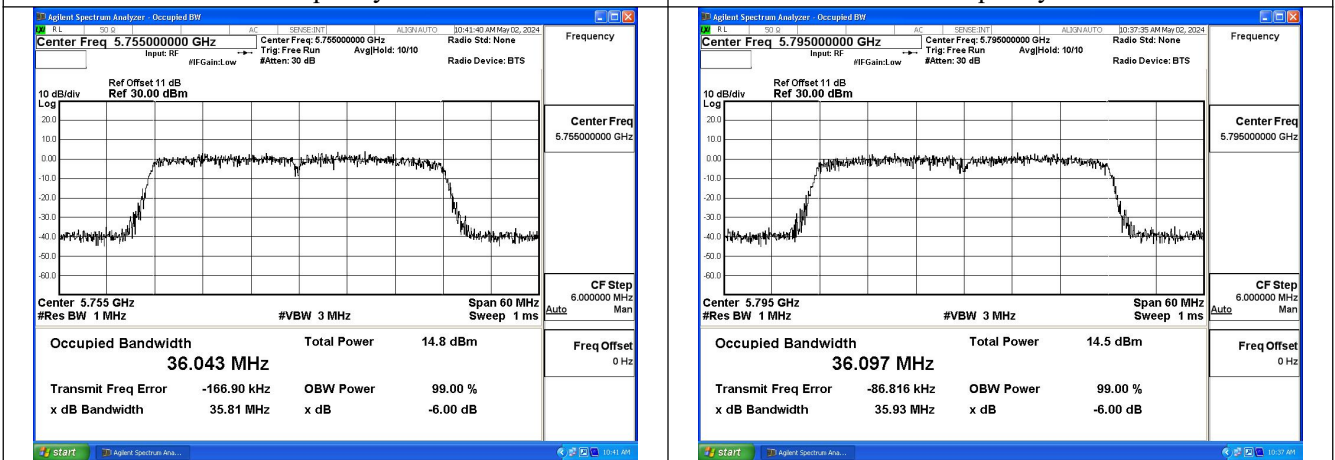

Test Mode: 802.11ac VHT20

Test Mode: 802.11n HT40

Mode:802.11n HT40 Frequency:5755MHz Ant:Chain0

Mode:802.11n HT40 Frequency:5795MHz Ant:Chain0

Mode:802.11n HT40 Frequency:5755MHz Ant:Chain1

Mode:802.11n HT40 Frequency:5795MHz Ant:Chain1