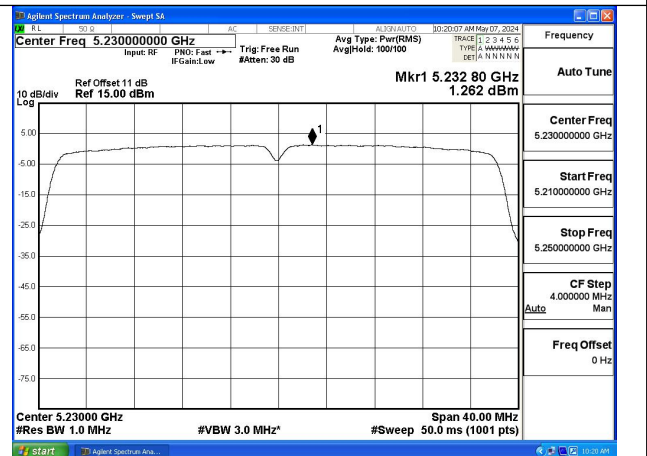

Test Mode: 802.11ac VHT20

Test Mode: 802.11n HT40

Test Mode: 802.11ac VHT40

Mode:802.11ac VHT40 Frequency:5190MHz
Ant:Chain0

Mode:802.11ac VHT40 Frequency:5230MHz
Ant:Chain0

Mode:802.11ac VHT40 Frequency:5190MHz
Ant:Chain1

Mode:802.11ac VHT40 Frequency:5230MHz
Ant:Chain1

Test Mode: 802.11ac VHT80

Mode:802.11ac VHT80 Frequency:5210MHz
Ant:Chain0

Mode:802.11ac VHT80 Frequency:5210MHz
Ant:Chain1