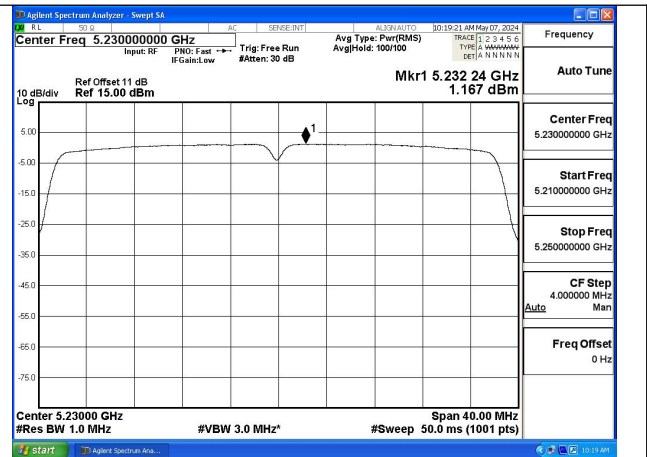

Test Mode: 802.11ac VHT20

Test Mode: 802.11n HT40

Test Mode: 802.11ac VHT40

Mode:802.11ac VHT40 Frequency:5190MHz
Ant:Chain0

Mode:802.11ac VHT40 Frequency:5230MHz
Ant:Chain0

Mode:802.11ac VHT40 Frequency:5190MHz
Ant:Chain1

Mode:802.11ac VHT40 Frequency:5230MHz
Ant:Chain1

Test Mode: 802.11ac VHT80

Mode:802.11ac VHT80 Frequency:5210MHz
Ant:Chain0

Mode:802.11ac VHT80 Frequency:5210MHz
Ant:Chain1