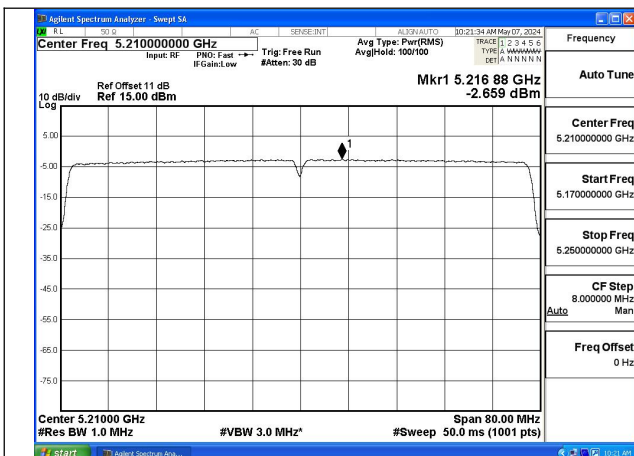

Test Mode: 802.11ac VHT20

Test Mode: 802.11n HT40

Test Mode: 802.11ac VHT40

Mode:802.11ac VHT40 Frequency:5190MHz
Ant:Chain0

Mode:802.11ac VHT40 Frequency:5230MHz
Ant:Chain0

Mode:802.11ac VHT40 Frequency:5190MHz
Ant:Chain1

Mode:802.11ac VHT40 Frequency:5230MHz
Ant:Chain1

Test Mode: 802.11ac VHT80

Mode:802.11ac VHT80 Frequency:5210MHz
Ant:Chain0

Mode:802.11ac VHT80 Frequency:5210MHz
Ant:Chain1