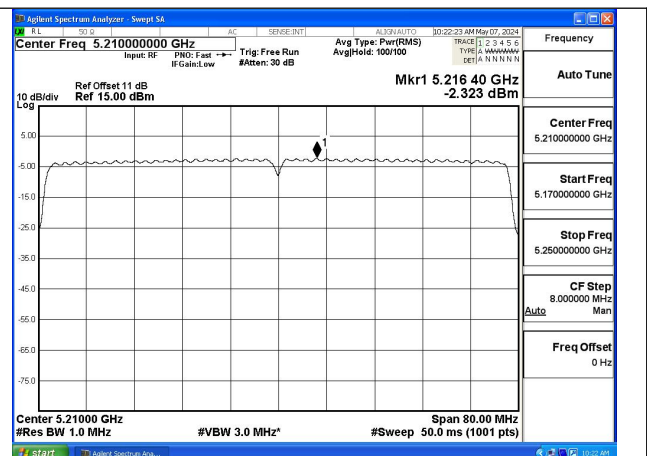

Mode:802.11ac VHT80 Frequency:5210MHz
Ant:Chain1