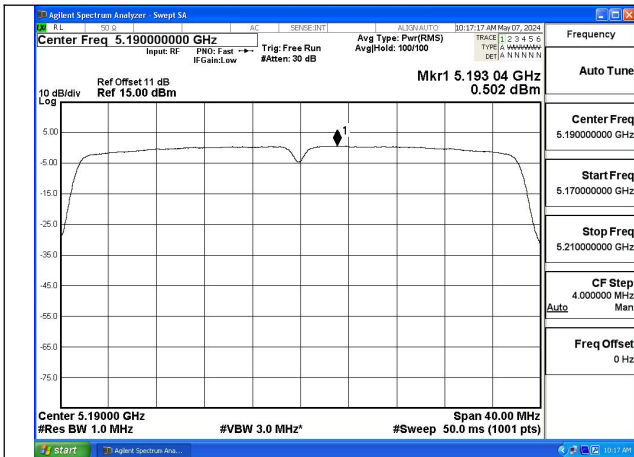

Test Mode: 802.11ac VHT20

Test Mode: 802.11n HT40

Test Mode: 802.11ac VHT40

Mode:802.11ac VHT40 Frequency:5190MHz
Ant:Chain0

Mode:802.11ac VHT40 Frequency:5230MHz
Ant:Chain0

Mode:802.11ac VHT40 Frequency:5190MHz
Ant:Chain1

Mode:802.11ac VHT40 Frequency:5230MHz
Ant:Chain1

Test Mode: 802.11ac VHT80

Mode:802.11ac VHT80 Frequency:5210MHz
Ant:Chain0

Mode:802.11ac VHT80 Frequency:5210MHz
Ant:Chain1