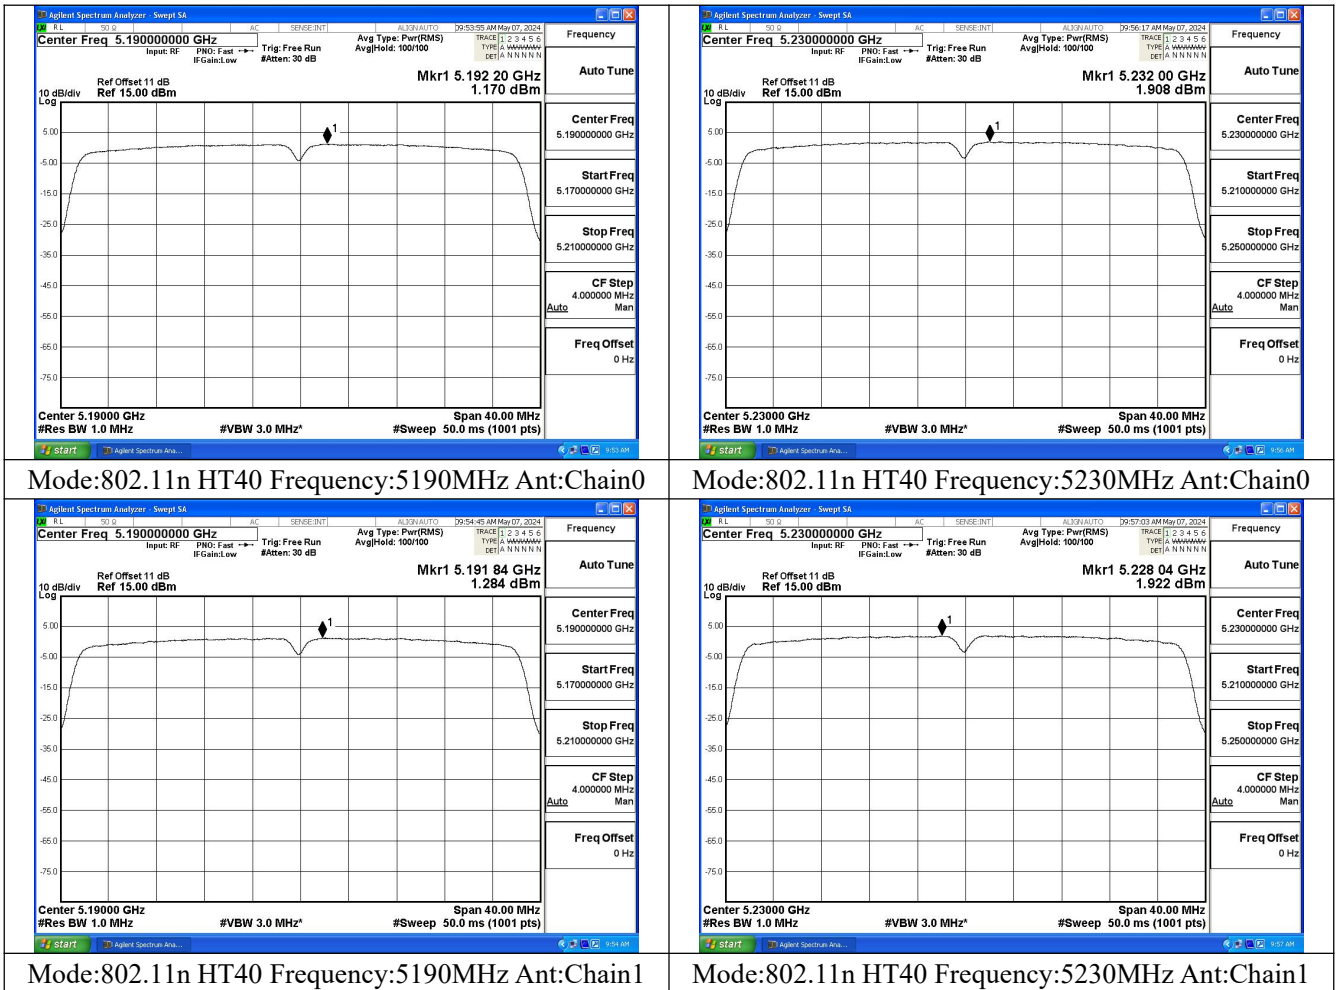

Test Mode: 802.11ac VHT20

Test Mode: 802.11n HT40

Test Mode: 802.11ac VHT40

Mode:802.11ac VHT40 Frequency:5190MHz
Ant:Chain0

Mode:802.11ac VHT40 Frequency:5230MHz
Ant:Chain0

Mode:802.11ac VHT40 Frequency:5190MHz
Ant:Chain1

Mode:802.11ac VHT40 Frequency:5230MHz
Ant:Chain1

Test Mode: 802.11ac VHT80

Mode:802.11ac VHT80 Frequency:5210MHz
Ant:Chain0

Mode:802.11ac VHT80 Frequency:5210MHz
Ant:Chain1