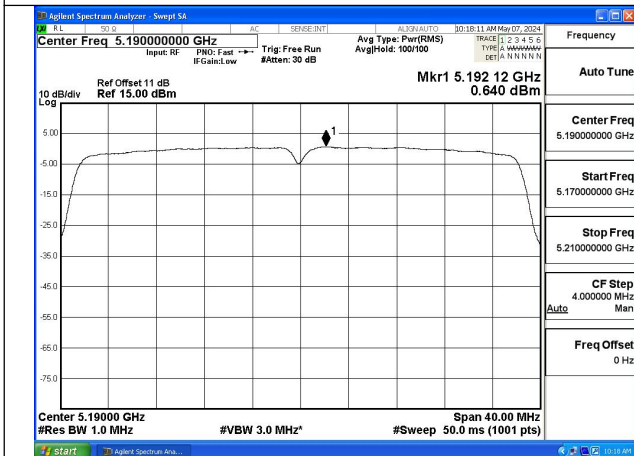

Test Mode: 802.11ac VHT20

Test Mode: 802.11n HT40

Test Mode: 802.11ac VHT40

Mode:802.11ac VHT40 Frequency:5190MHz
Ant:Chain0

Mode:802.11ac VHT40 Frequency:5230MHz
Ant:Chain0

Mode:802.11ac VHT40 Frequency:5190MHz
Ant:Chain1

Mode:802.11ac VHT40 Frequency:5230MHz
Ant:Chain1

Test Mode: 802.11ac VHT80

Mode:802.11ac VHT80 Frequency:5210MHz
Ant:Chain0

Mode:802.11ac VHT80 Frequency:5210MHz
Ant:Chain1