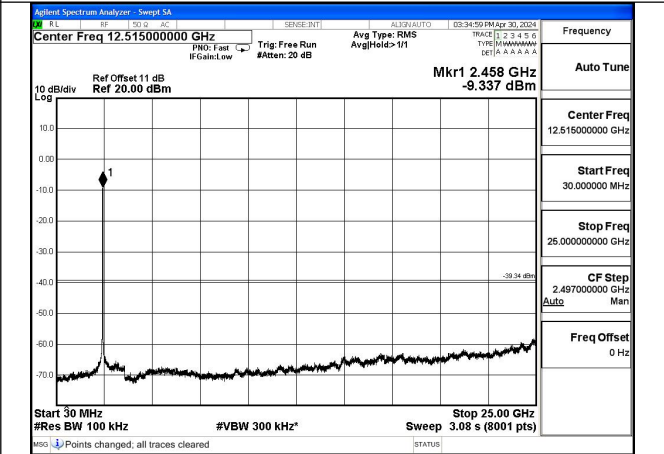

Mode:802.11n HT40 Frequency:2452MHz Ant:Chain1