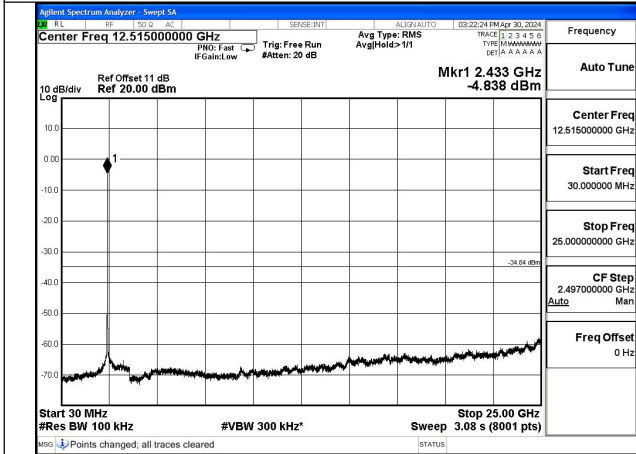

Mode:802.11n HT20 Frequency:2437MHz Ant:Chain1