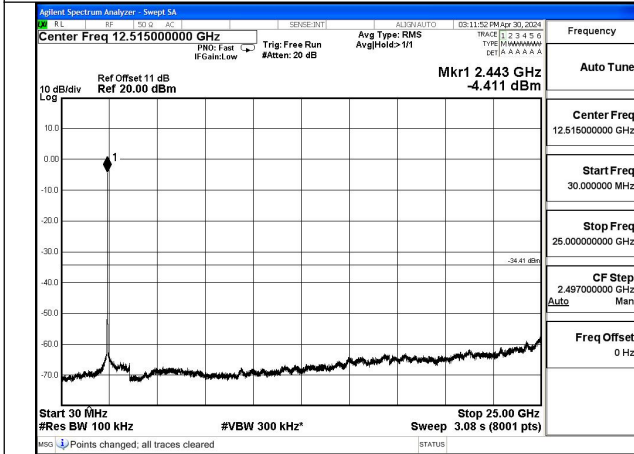

Conducted Out of band emission measurement

Test Mode: 802.11b

Mode:802.11b Frequency:2412MHz Ant:Chain0

Mode:802.11b Frequency:2437MHz Ant:Chain0

Mode:802.11b Frequency:2462MHz Ant:Chain0

Mode:802.11b Frequency:2412MHz Ant:Chain1

Mode:802.11b Frequency:2437MHz Ant:Chain1

Mode:802.11b Frequency:2462MHz Ant:Chain1

Test Mode: 802.11g

Mode:802.11g Frequency:2412MHz Ant:Chain0

Mode:802.11g Frequency:2437MHz Ant:Chain0

Mode:802.11g Frequency:2462MHz Ant:Chain0

Mode:802.11g Frequency:2412MHz Ant:Chain1

Mode:802.11g Frequency:2437MHz Ant:Chain1

Mode:802.11g Frequency:2462MHz Ant:Chain1

Test Mode: 802.11n HT20

Mode:802.11n HT20 Frequency:2412MHz Ant:Chain0

Mode:802.11n HT20 Frequency:2437MHz Ant:Chain0