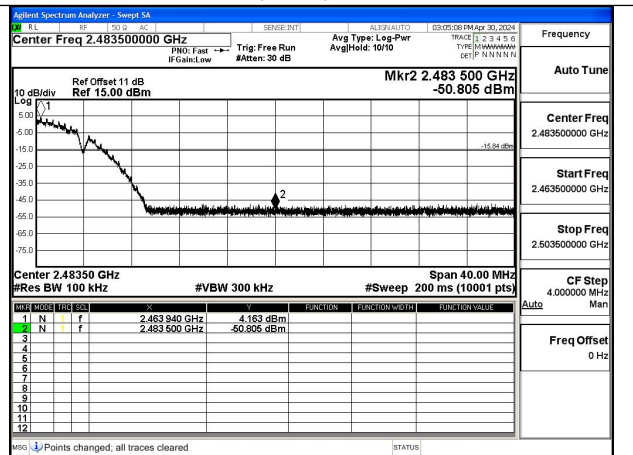

Mode:802.11n HT40 Frequency:2452MHz Ant:Chain1

Band edge measurement

Test Mode: 802.11b

Mode:802.11b Frequency:2412MHz Ant:Chain0

Mode:802.11b Frequency:2462MHz Ant:Chain0

Mode:802.11b Frequency:2412MHz Ant:Chain1

Mode:802.11b Frequency:2462MHz Ant:Chain1

Test Mode: 802.11g

Mode:802.11g Frequency:2412MHz Ant:Chain0

Mode:802.11g Frequency:2462MHz Ant:Chain0

Mode:802.11g Frequency:2412MHz Ant:Chain1

Mode:802.11g Frequency:2462MHz Ant:Chain1