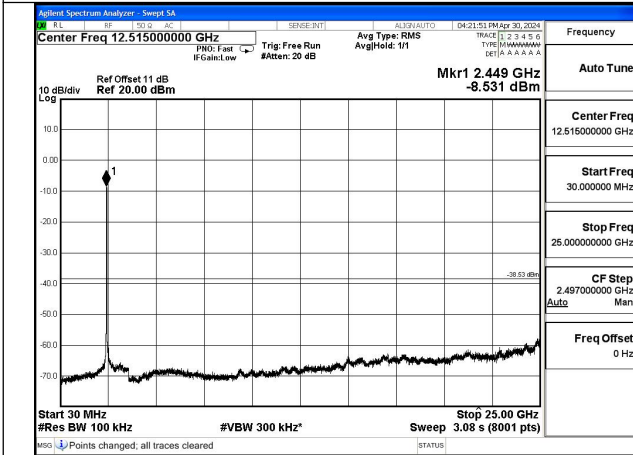

Mode:802.11n HT40 Frequency:2452MHz Ant:Chain0