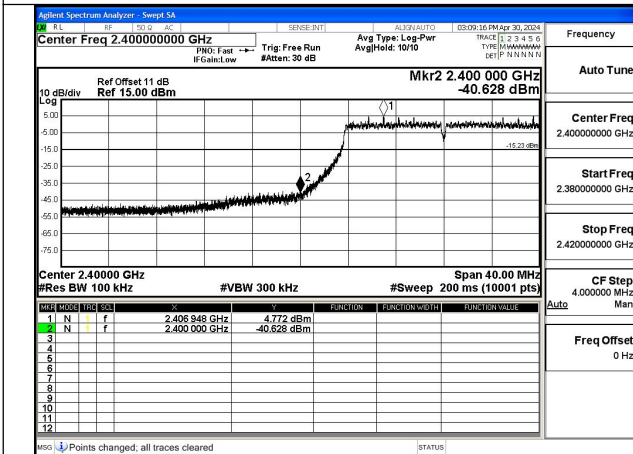

Mode:802.11b Frequency:2462MHz Ant:Chain1

Test Mode: 802.11g

Mode:802.11g Frequency:2412MHz Ant:Chain0

Mode:802.11g Frequency:2462MHz Ant:Chain0

Mode:802.11g Frequency:2412MHz Ant:Chain1

Mode:802.11g Frequency:2462MHz Ant:Chain1