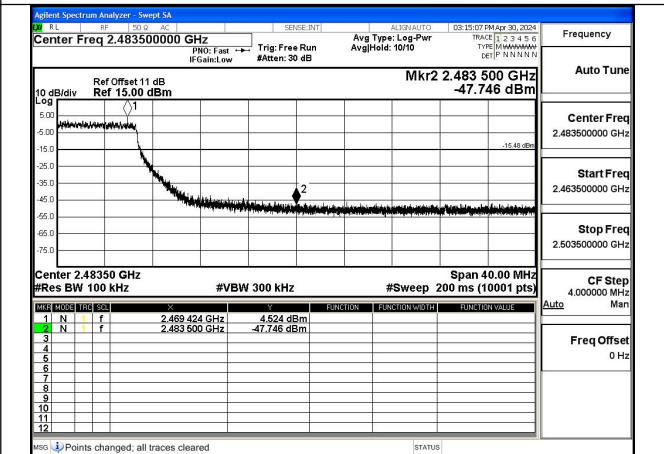

Mode:802.11b Frequency:2462MHz Ant:Chain1

Test Mode: 802.11g

Mode:802.11g Frequency:2412MHz Ant:Chain0

Mode:802.11g Frequency:2462MHz Ant:Chain0

Mode:802.11g Frequency:2412MHz Ant:Chain1

Mode:802.11g Frequency:2462MHz Ant:Chain1