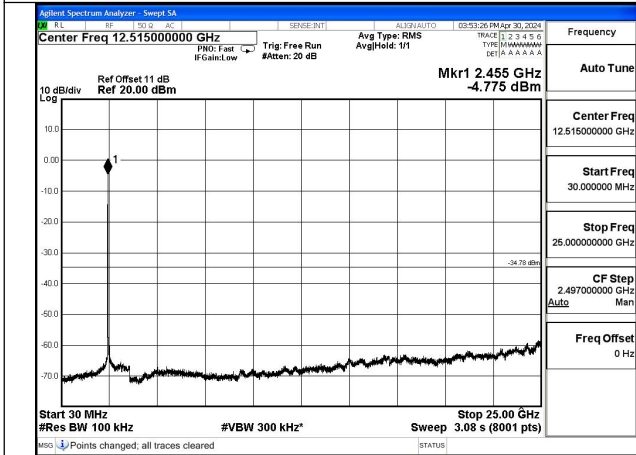

Mode:802.11g Frequency:2412MHz Ant:Chain1

Mode:802.11g Frequency:2437MHz Ant:Chain1

Mode:802.11g Frequency:2462MHz Ant:Chain1

Test Mode: 802.11n HT20

Mode:802.11n HT20 Frequency:2412MHz Ant:Chain0

Mode:802.11n HT20 Frequency:2437MHz Ant:Chain0