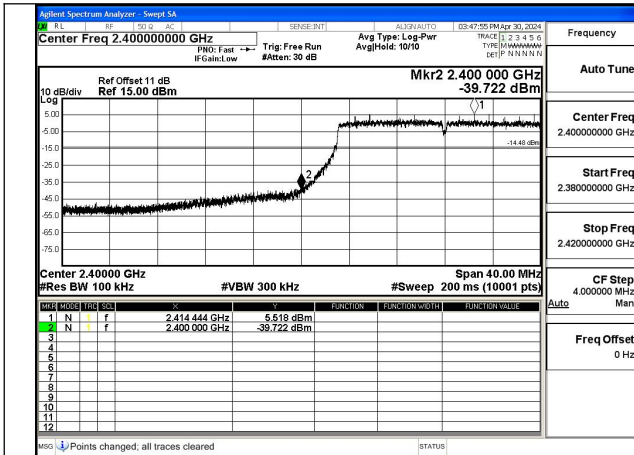

Test Mode: 802.11n HT20

Mode:802.11n HT20 Frequency:2412MHz Ant:Chain0