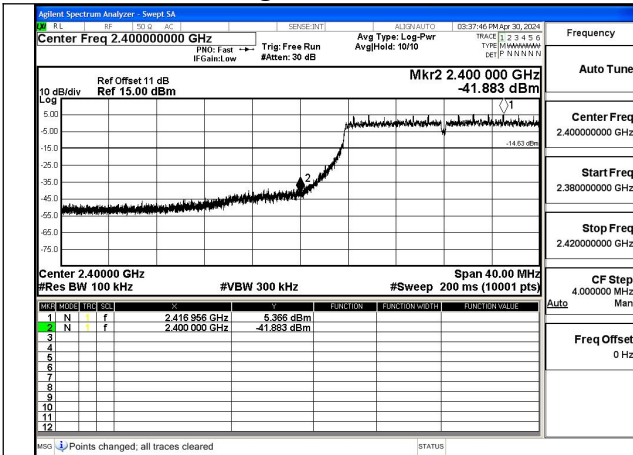

Test Mode: 802.11g

Mode:802.11g Frequency:2412MHz Ant:Chain0