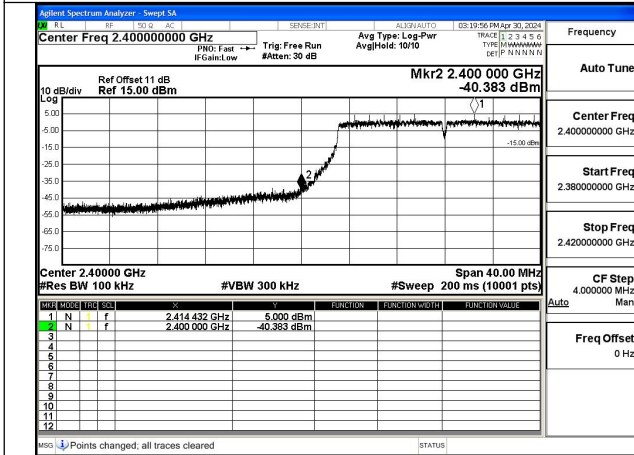

Mode:802.11n HT20 Frequency:2412MHz Ant:Chain1