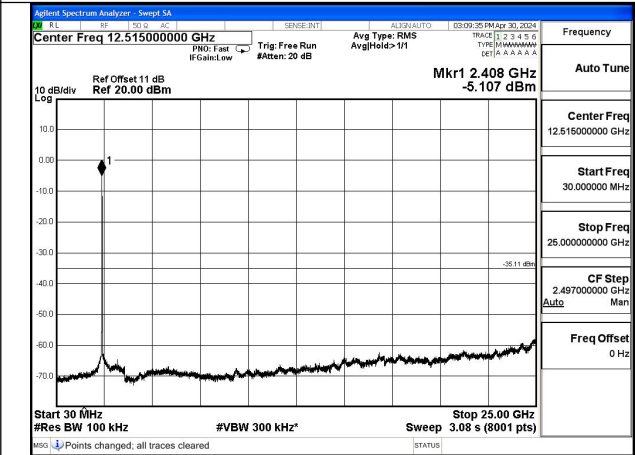

Mode:802.11b Frequency:2437MHz Ant:Chain1

Mode:802.11b Frequency:2462MHz Ant:Chain1

Test Mode: 802.11g

Mode:802.11g Frequency:2412MHz Ant:Chain0

Mode:802.11g Frequency:2437MHz Ant:Chain0

Mode:802.11g Frequency:2462MHz Ant:Chain0

Mode:802.11g Frequency:2412MHz Ant:Chain1

Mode:802.11g Frequency:2437MHz Ant:Chain1

Mode:802.11g Frequency:2462MHz Ant:Chain1

Test Mode: 802.11n HT20

Mode:802.11n HT20 Frequency:2412MHz Ant:Chain0

Mode:802.11n HT20 Frequency:2437MHz Ant:Chain0