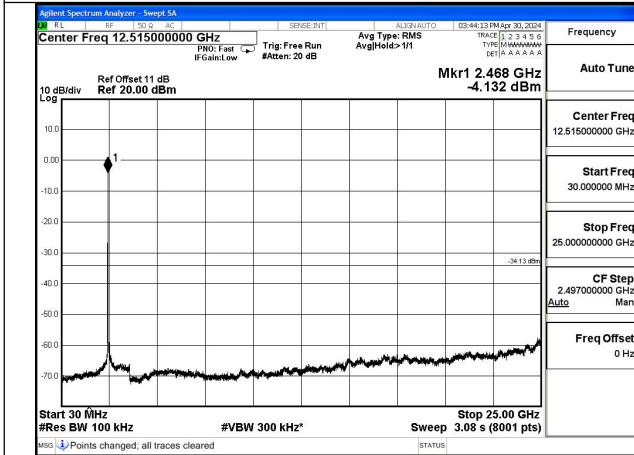

Mode:802.11b Frequency:2437MHz Ant:Chain1

Mode:802.11b Frequency:2462MHz Ant:Chain1

Test Mode: 802.11g

Mode:802.11g Frequency:2412MHz Ant:Chain0

Mode:802.11g Frequency:2437MHz Ant:Chain0

Mode:802.11g Frequency:2462MHz Ant:Chain0

Mode:802.11g Frequency:2412MHz Ant:Chain1

Mode:802.11g Frequency:2437MHz Ant:Chain1

Mode:802.11g Frequency:2462MHz Ant:Chain1

Test Mode: 802.11n HT20

Mode:802.11n HT20 Frequency:2412MHz Ant:Chain0

Mode:802.11n HT20 Frequency:2437MHz Ant:Chain0