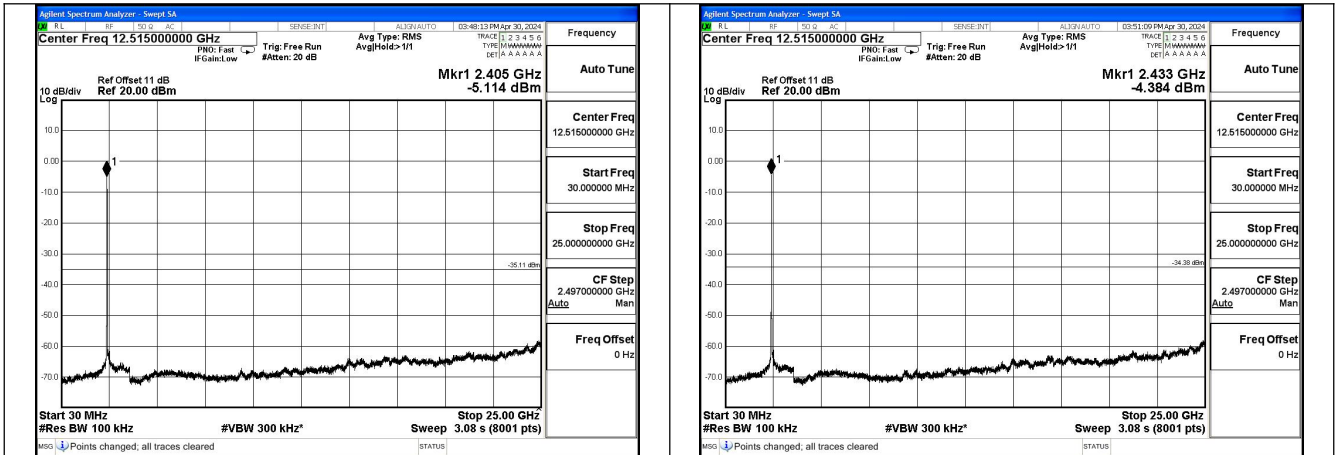

Mode:802.11g Frequency:2412MHz Ant:Chain1

Mode:802.11g Frequency:2437MHz Ant:Chain1

Mode:802.11g Frequency:2462MHz Ant:Chain1

Test Mode: 802.11n HT20

Mode:802.11n HT20 Frequency:2412MHz Ant:Chain0

Mode:802.11n HT20 Frequency:2437MHz Ant:Chain0