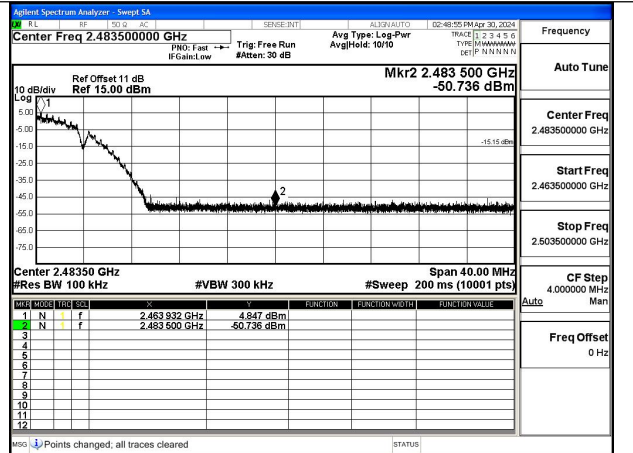

Mode:802.11n HT40 Frequency:2422MHz Ant:Chain0

Mode:802.11n HT40 Frequency:2437MHz Ant:Chain0

Mode:802.11n HT40 Frequency:2452MHz Ant:Chain0

Mode:802.11n HT40 Frequency:2422MHz Ant:Chain1

Mode:802.11n HT40 Frequency:2437MHz Ant:Chain1

Mode:802.11n HT40 Frequency:2452MHz Ant:Chain1

Band edge measurement

Test Mode: 802.11b

Mode:802.11b Frequency:2412MHz Ant:Chain0

Mode:802.11b Frequency:2462MHz Ant:Chain0

Mode:802.11b Frequency:2412MHz Ant:Chain1