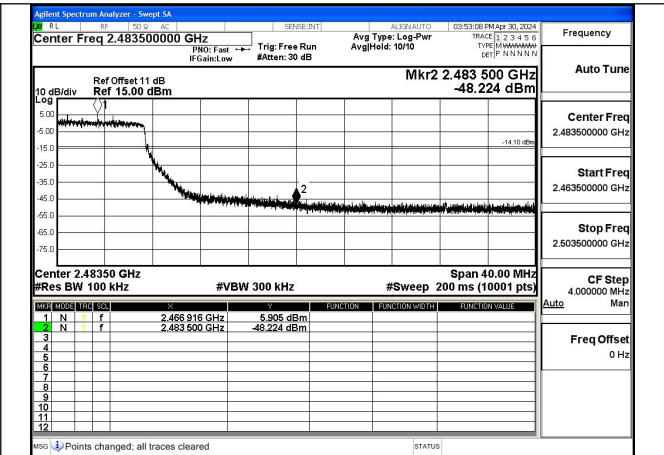

Mode:802.11b Frequency:2462MHz Ant:Chain1

Test Mode: 802.11g

Mode:802.11g Frequency:2412MHz Ant:Chain0

Mode:802.11g Frequency:2462MHz Ant:Chain0

Mode:802.11g Frequency:2412MHz Ant:Chain1

Mode:802.11g Frequency:2462MHz Ant:Chain1

Test Mode: 802.11n HT20

Mode:802.11n HT20 Frequency:2412MHz Ant:Chain0

Mode:802.11n HT20 Frequency:2462MHz Ant:Chain0

Mode:802.11n HT20 Frequency:2412MHz Ant:Chain1

Mode:802.11n HT20 Frequency:2462MHz Ant:Chain1