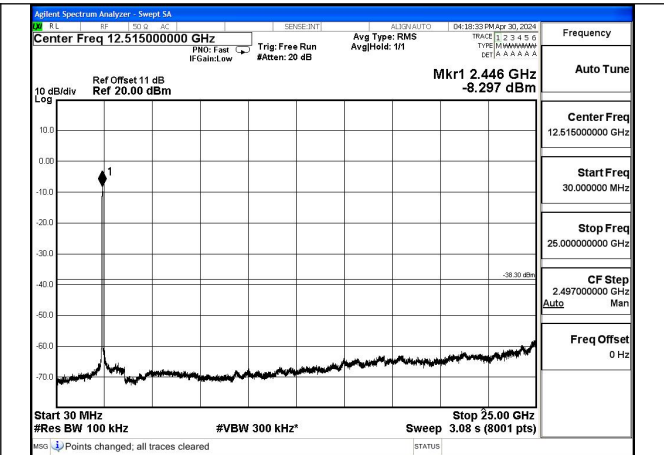

Mode:802.11n HT20 Frequency:2462MHz Ant:Chain0

Mode:802.11n HT20 Frequency:2412MHz Ant:Chain1

Mode:802.11n HT20 Frequency:2437MHz Ant:Chain1

Mode:802.11n HT20 Frequency:2462MHz Ant:Chain1

Test Mode: 802.11n HT40