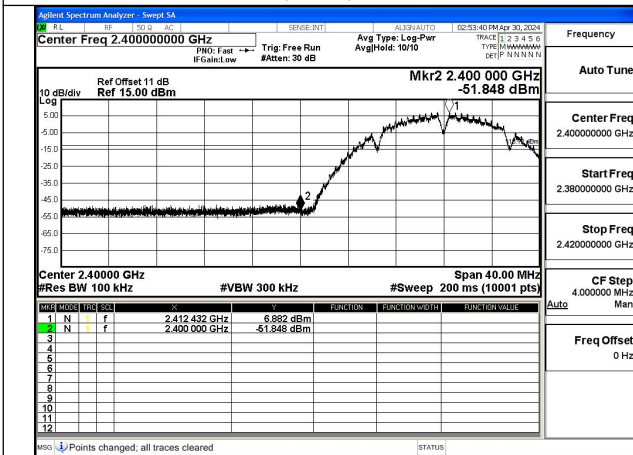

Mode:802.11n HT40 Frequency:2452MHz Ant:Chain1

Band edge measurement

Test Mode: 802.11b

Mode:802.11b Frequency:2412MHz Ant:Chain0

Mode:802.11b Frequency:2462MHz Ant:Chain0

Mode:802.11b Frequency:2412MHz Ant:Chain1

Mode:802.11b Frequency:2462MHz Ant:Chain1

Test Mode: 802.11g

Mode:802.11g Frequency:2412MHz Ant:Chain0

Mode:802.11g Frequency:2462MHz Ant:Chain0

Mode:802.11g Frequency:2412MHz Ant:Chain1

Mode:802.11g Frequency:2462MHz Ant:Chain1