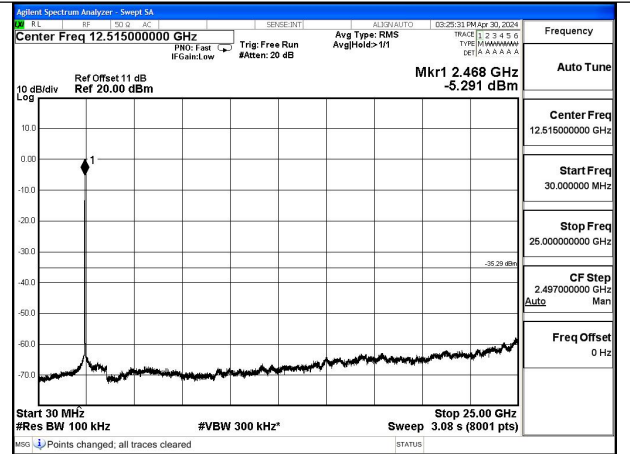

Mode:802.11n HT20 Frequency:2462MHz Ant:Chain1