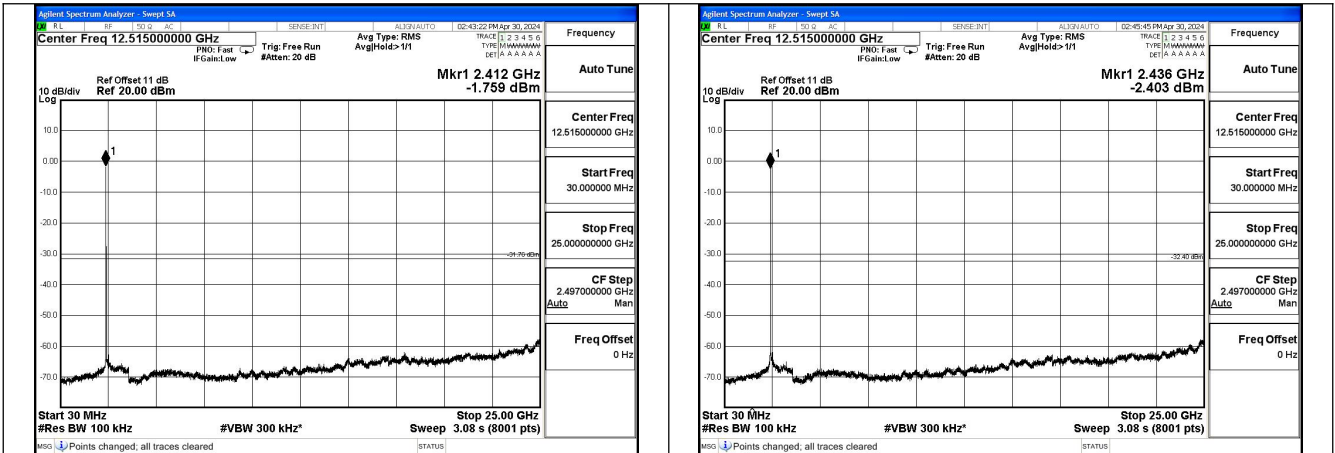

Conducted Out of band emission measurement

Test Mode: 802.11b

Mode:802.11b Frequency:2412MHz Ant:Chain0

Mode:802.11b Frequency:2437MHz Ant:Chain0

Mode:802.11b Frequency:2462MHz Ant:Chain0

Mode:802.11b Frequency:2412MHz Ant:Chain1

Mode:802.11b Frequency:2437MHz Ant:Chain1

Mode:802.11b Frequency:2462MHz Ant:Chain1

Test Mode: 802.11g

Mode:802.11g Frequency:2412MHz Ant:Chain0

Mode:802.11g Frequency:2437MHz Ant:Chain0

Mode:802.11g Frequency:2462MHz Ant:Chain0