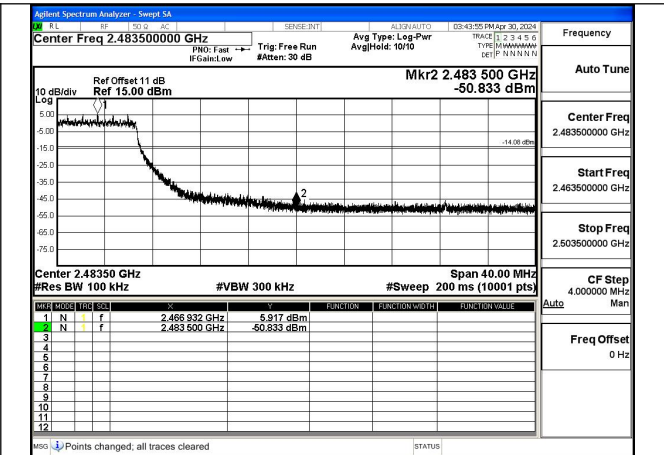

Mode:802.11g Frequency:2462MHz Ant:Chain0