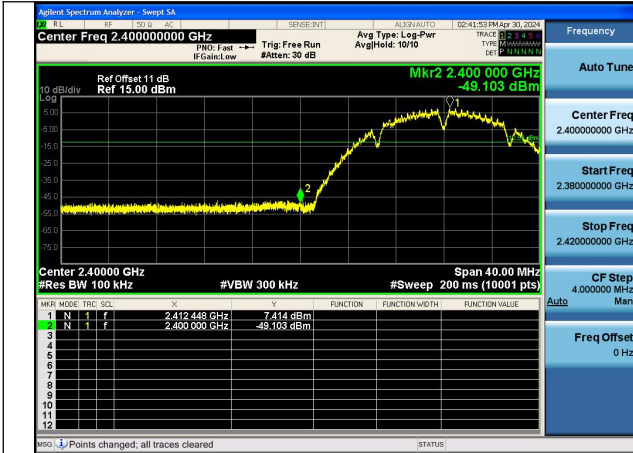

Mode:802.11n HT40 Frequency:2422MHz Ant:Chain0

Mode:802.11n HT40 Frequency:2437MHz Ant:Chain0

Mode:802.11n HT40 Frequency:2452MHz Ant:Chain0

Mode:802.11n HT40 Frequency:2422MHz Ant:Chain1

Mode:802.11n HT40 Frequency:2437MHz Ant:Chain1

Mode:802.11n HT40 Frequency:2452MHz Ant:Chain1

Band edge measurement

Test Mode: 802.11b

Mode:802.11b Frequency:2412MHz Ant:Chain0

Mode:802.11b Frequency:2462MHz Ant:Chain0

Mode:802.11b Frequency:2412MHz Ant:Chain1