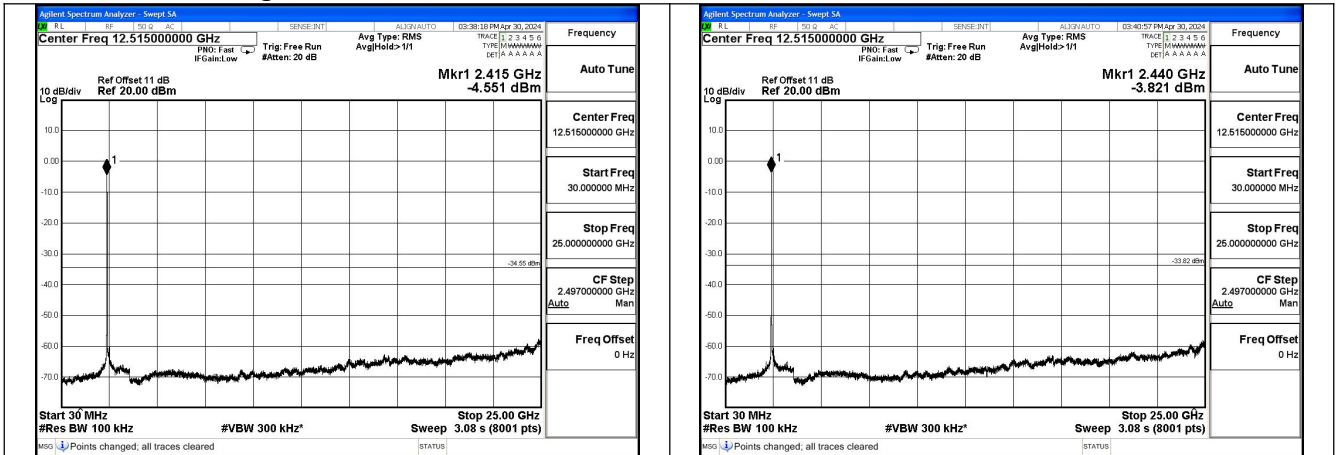

Conducted Out of band emission measurement

Test Mode: 802.11b

Mode:802.11b Frequency:2412MHz Ant:Chain0

Mode:802.11b Frequency:2437MHz Ant:Chain0

Mode:802.11b Frequency:2462MHz Ant:Chain0

Mode:802.11b Frequency:2412MHz Ant:Chain1

Mode:802.11b Frequency:2437MHz Ant:Chain1

Mode:802.11b Frequency:2462MHz Ant:Chain1

Test Mode: 802.11g

Mode:802.11g Frequency:2412MHz Ant:Chain0

Mode:802.11g Frequency:2437MHz Ant:Chain0

Mode:802.11g Frequency:2462MHz Ant:Chain0