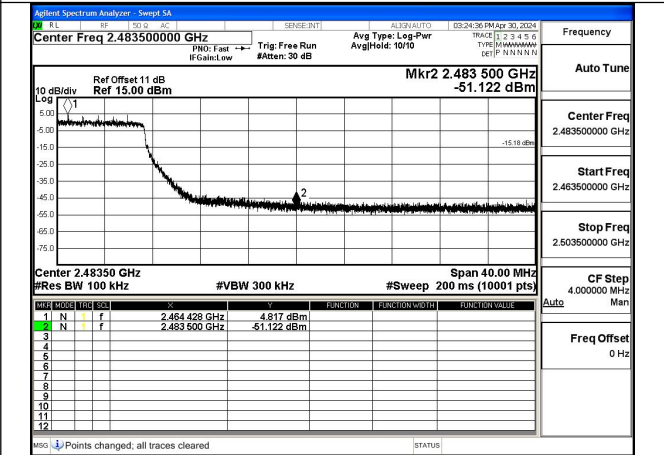

Test Mode: 802.11n HT20

Mode:802.11n HT20 Frequency:2412MHz Ant:Chain0

Mode:802.11n HT20 Frequency:2462MHz Ant:Chain0

Mode:802.11n HT20 Frequency:2412MHz Ant:Chain1

Mode:802.11n HT20 Frequency:2462MHz Ant:Chain1