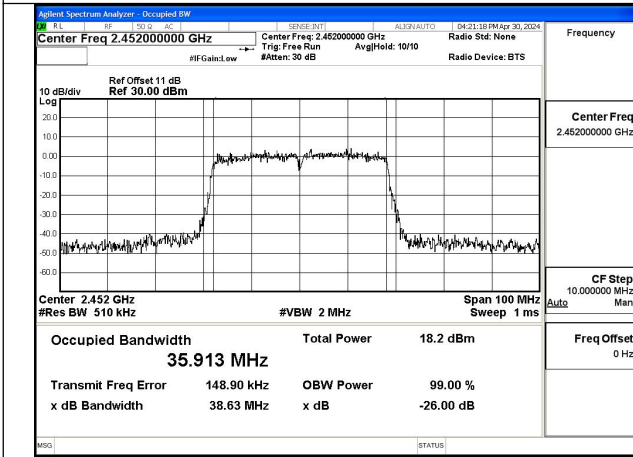

Mode:802.11n HT40 Frequency:2452MHz Ant:Chain0