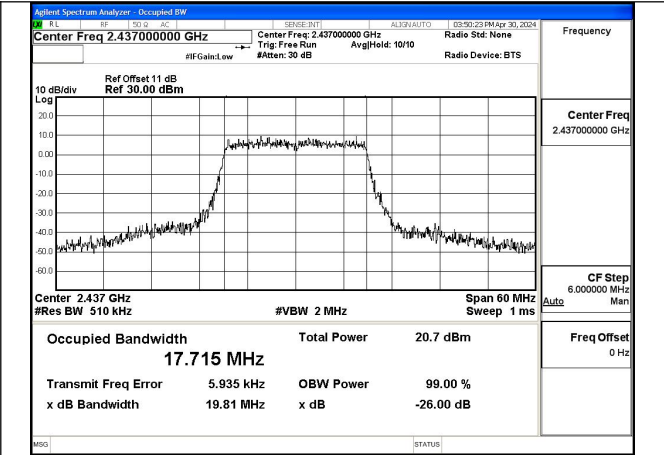

Mode:802.11g Frequency:2412MHz Ant:Chain1

Mode:802.11g Frequency:2437MHz Ant:Chain1

Mode:802.11g Frequency:2462MHz Ant:Chain1

Test Mode: 802.11n HT20

Mode:802.11n HT20 Frequency:2412MHz Ant:Chain0

Mode:802.11n HT20 Frequency:2437MHz Ant:Chain0