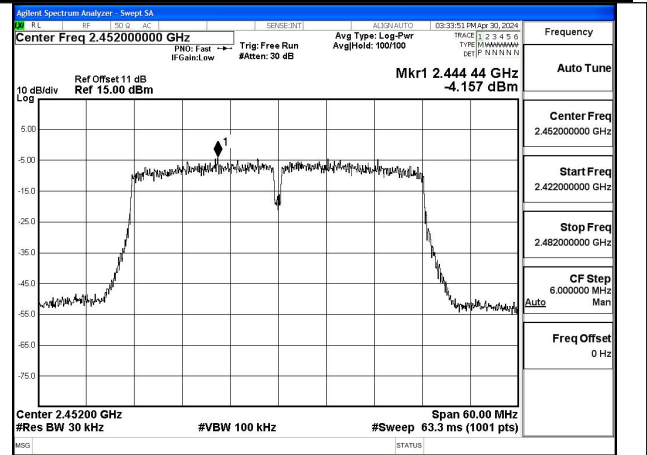

Test Mode: 802.11n HT40

Mode:802.11n HT40 Frequency:2422MHz Ant:Chain0

Mode:802.11n HT40 Frequency:2437MHz Ant:Chain0

Mode:802.11n HT40 Frequency:2452MHz Ant:Chain0

Mode:802.11n HT40 Frequency:2422MHz Ant:Chain1