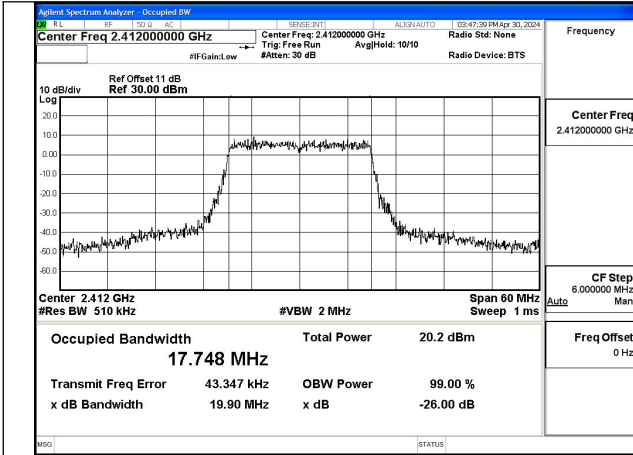

Mode:802.11g Frequency:2412MHz Ant:Chain1

Mode:802.11g Frequency:2437MHz Ant:Chain1

Mode:802.11g Frequency:2462MHz Ant:Chain1

Test Mode: 802.11n HT20

Mode:802.11n HT20 Frequency:2412MHz Ant:Chain0

Mode:802.11n HT20 Frequency:2437MHz Ant:Chain0