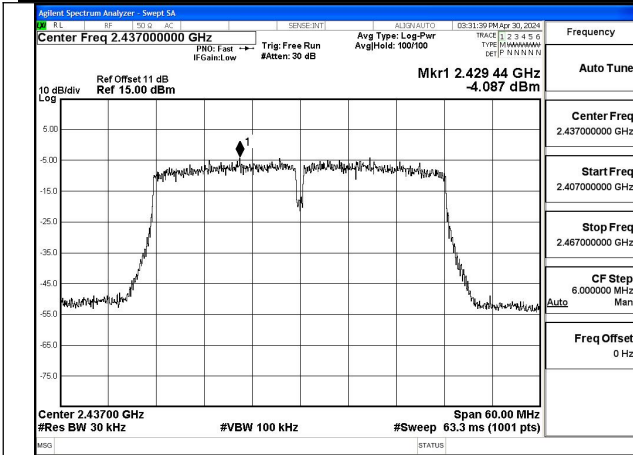

Test Mode: 802.11n HT40

Mode:802.11n HT40 Frequency:2422MHz Ant:Chain0

Mode:802.11n HT40 Frequency:2437MHz Ant:Chain0

Mode:802.11n HT40 Frequency:2452MHz Ant:Chain0

Mode:802.11n HT40 Frequency:2422MHz Ant:Chain1