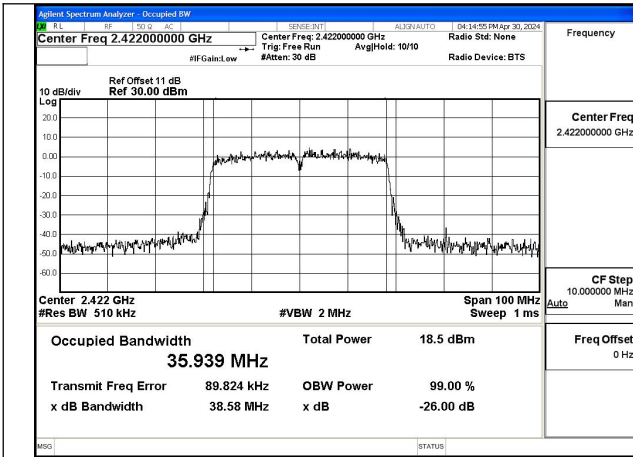

Mode:802.11n HT20 Frequency:2462MHz Ant:Chain0

Mode:802.11n HT20 Frequency:2412MHz Ant:Chain1

Mode:802.11n HT20 Frequency:2437MHz Ant:Chain1

Mode:802.11n HT20 Frequency:2462MHz Ant:Chain1

Test Mode: 802.11n HT40