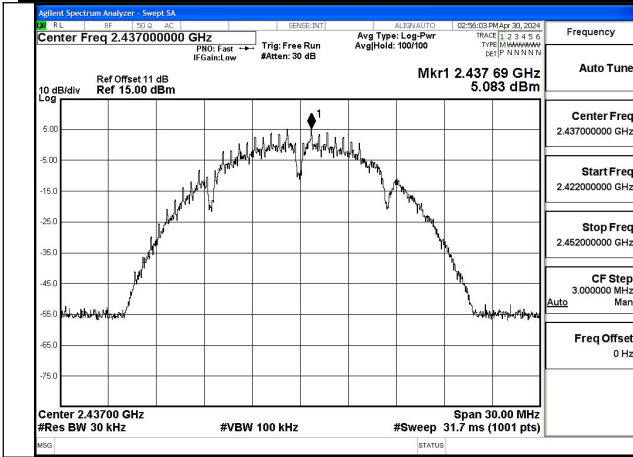

Mode:802.11b Frequency:2437MHz Ant:Chain1