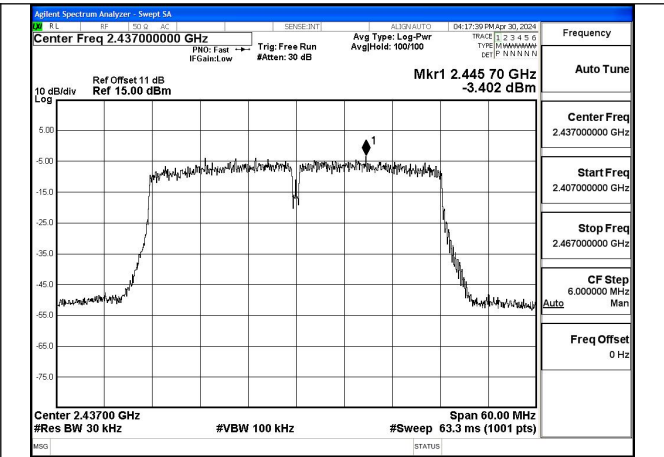

Mode:802.11n HT40 Frequency:2437MHz Ant:Chain0