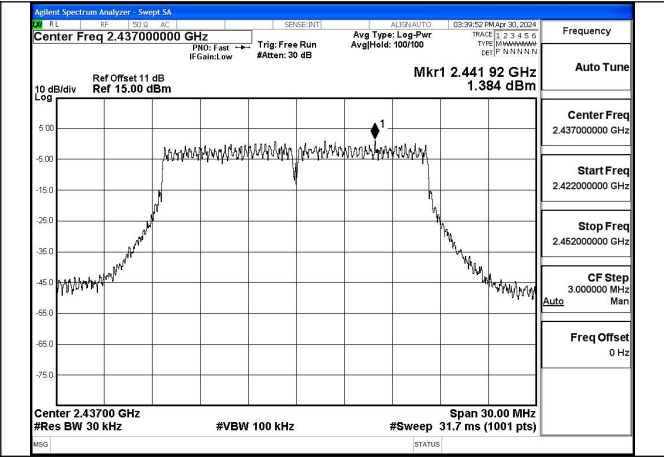

Test Mode: 802.11b

Mode:802.11b Frequency:2437MHz Ant:Chain1

Mode:802.11b Frequency:2462MHz Ant:Chain1

Test Mode: 802.11g

Mode:802.11g Frequency:2412MHz Ant:Chain0

Mode:802.11g Frequency:2437MHz Ant:Chain0