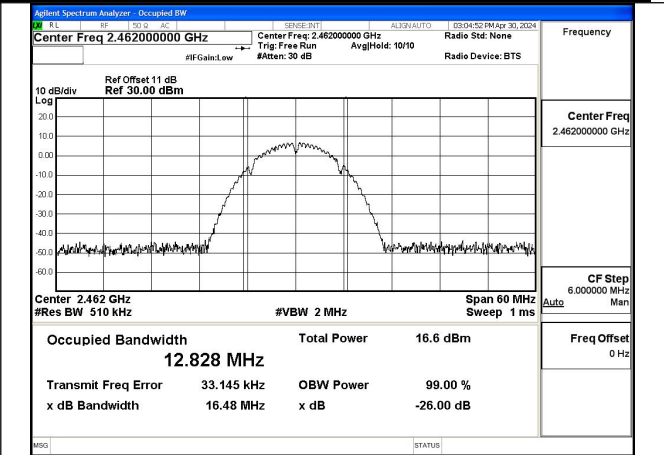

Mode:802.11b Frequency:2437MHz Ant:Chain1

Mode:802.11b Frequency:2462MHz Ant:Chain1

Test Mode: 802.11g

Mode:802.11g Frequency:2412MHz Ant:Chain0

Mode:802.11g Frequency:2437MHz Ant:Chain0

Mode:802.11g Frequency:2462MHz Ant:Chain0