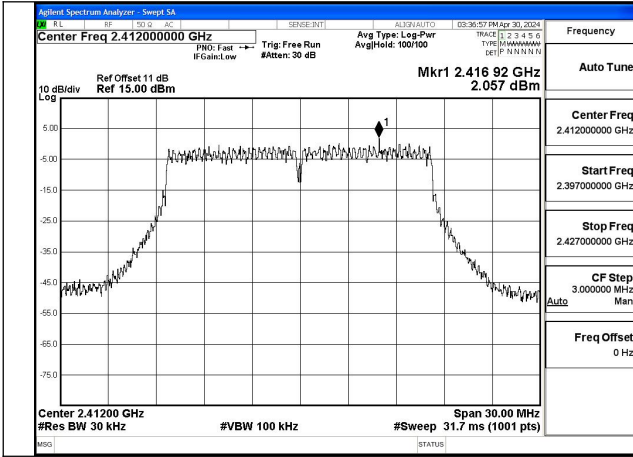

Test Mode: 802.11b

Mode:802.11b Frequency:2437MHz Ant:Chain1

Mode:802.11b Frequency:2462MHz Ant:Chain1

Test Mode: 802.11g

Mode:802.11g Frequency:2412MHz Ant:Chain0

Mode:802.11g Frequency:2437MHz Ant:Chain0