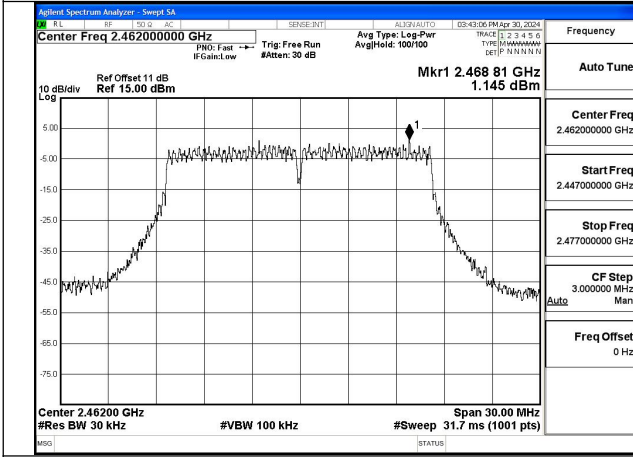

Test Mode: 802.11b

Mode:802.11b Frequency:2437MHz Ant:Chain1

Mode:802.11b Frequency:2462MHz Ant:Chain1

Test Mode: 802.11g

Mode:802.11g Frequency:2412MHz Ant:Chain0

Mode:802.11g Frequency:2437MHz Ant:Chain0