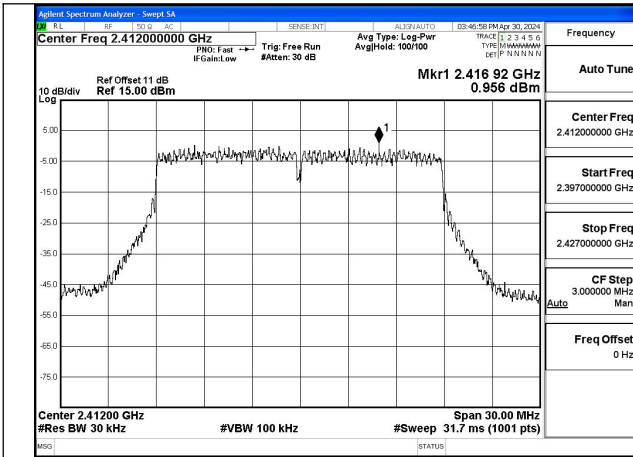

Mode:802.11g Frequency:2462MHz Ant:Chain0

Mode:802.11g Frequency:2412MHz Ant:Chain1

Mode:802.11g Frequency:2437MHz Ant:Chain1

Mode:802.11g Frequency:2462MHz Ant:Chain1

Test Mode: 802.11n HT20

Mode:802.11n HT20 Frequency:2412MHz Ant:Chain0