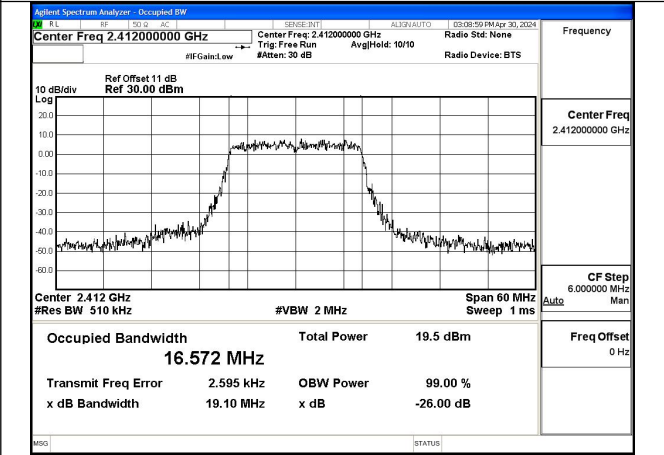

Mode:802.11b Frequency:2437MHz Ant:Chain1

Mode:802.11b Frequency:2462MHz Ant:Chain1

Test Mode: 802.11g

Mode:802.11g Frequency:2412MHz Ant:Chain0

Mode:802.11g Frequency:2437MHz Ant:Chain0

Mode:802.11g Frequency:2462MHz Ant:Chain0