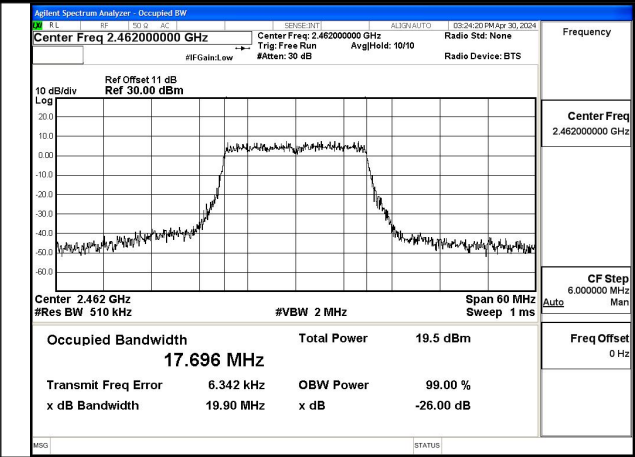

Mode:802.11n HT20 Frequency:2462MHz Ant:Chain1