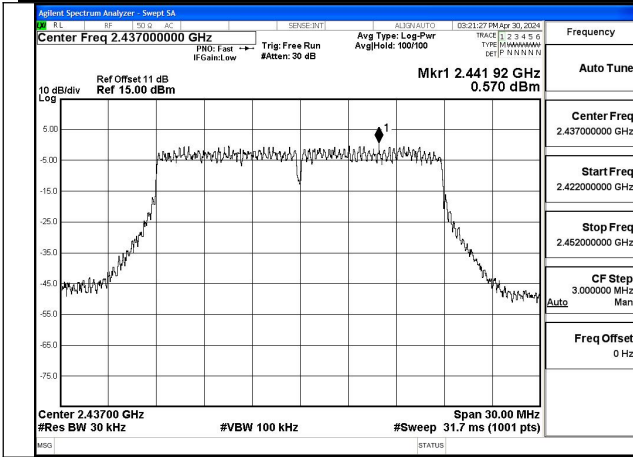

Mode:802.11n HT20 Frequency:2437MHz Ant:Chain1