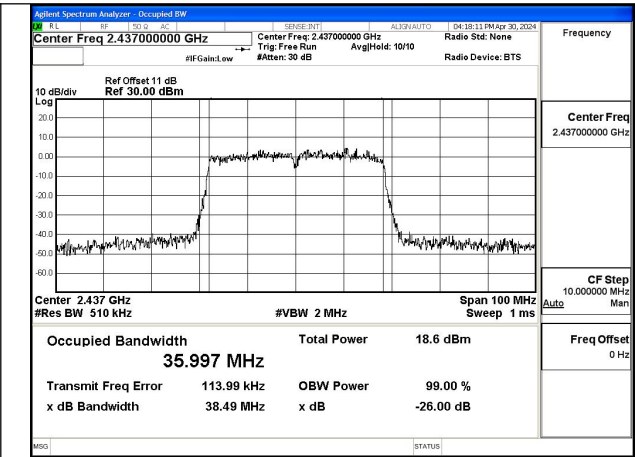

Mode:802.11n HT40 Frequency:2437MHz Ant:Chain0