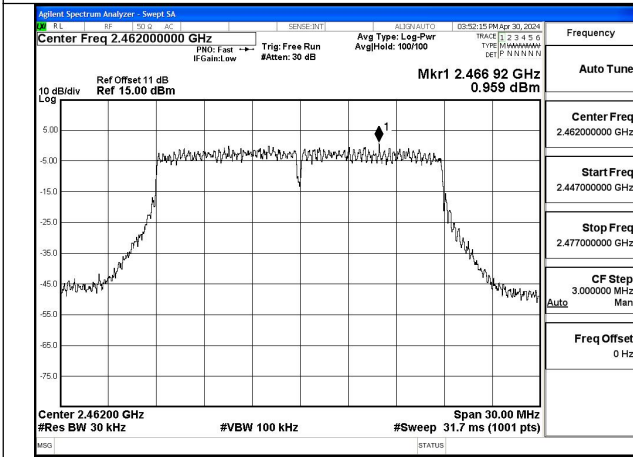

Mode:802.11n HT20 Frequency:2462MHz Ant:Chain0