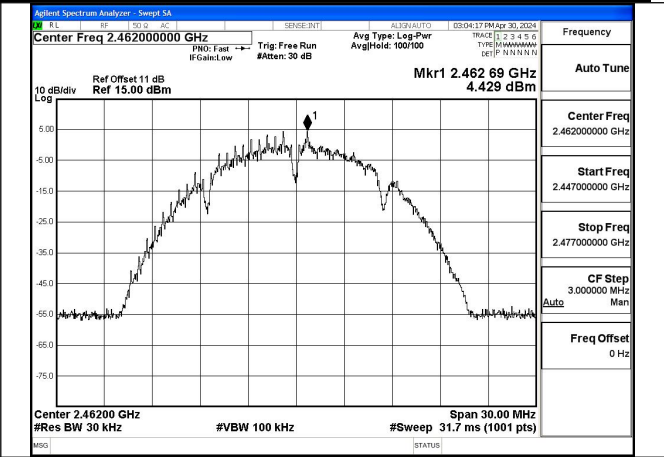

Mode:802.11b Frequency:2462MHz Ant:Chain1