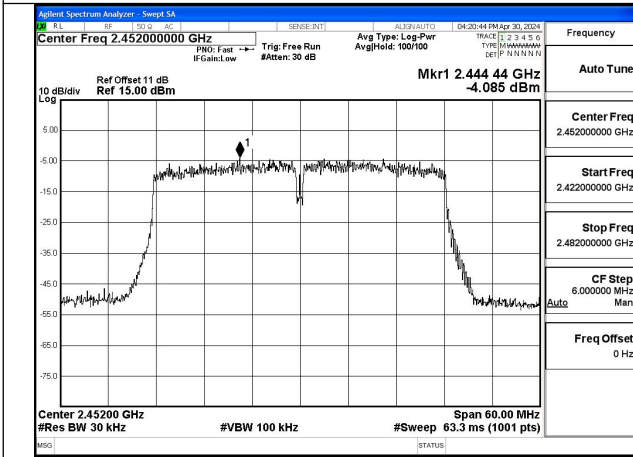

Mode:802.11n HT40 Frequency:2452MHz Ant:Chain0