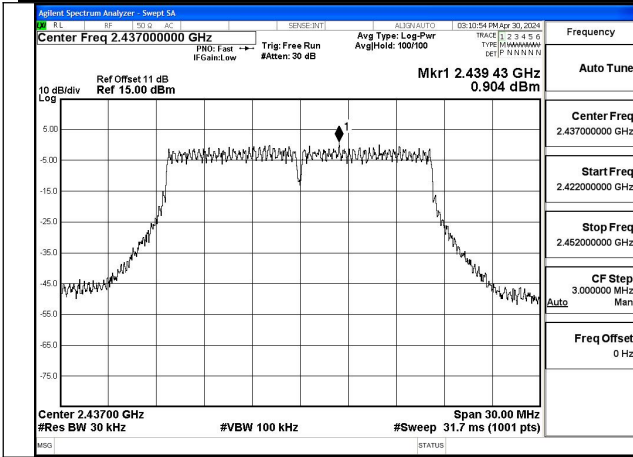

Mode:802.11g Frequency:2437MHz Ant:Chain1