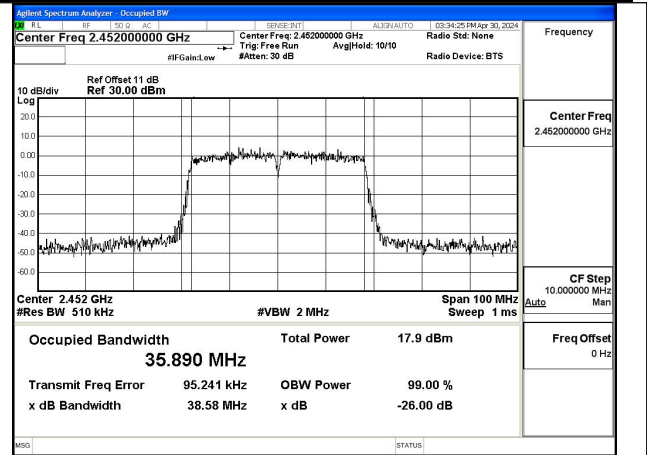

Mode:802.11n HT40 Frequency:2422MHz Ant:Chain0

Mode:802.11n HT40 Frequency:2437MHz Ant:Chain0

Mode:802.11n HT40 Frequency:2452MHz Ant:Chain0

Mode:802.11n HT40 Frequency:2422MHz Ant:Chain1

Mode:802.11n HT40 Frequency:2437MHz Ant:Chain1