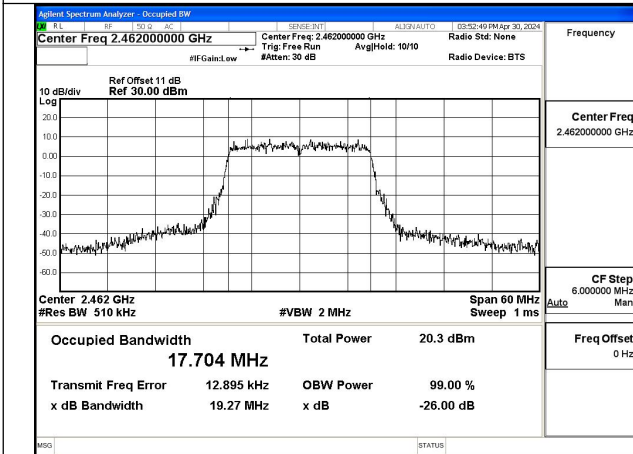

Mode:802.11g Frequency:2412MHz Ant:Chain1

Mode:802.11g Frequency:2437MHz Ant:Chain1

Mode:802.11g Frequency:2462MHz Ant:Chain1

Test Mode: 802.11n HT20

Mode:802.11n HT20 Frequency:2412MHz Ant:Chain0

Mode:802.11n HT20 Frequency:2437MHz Ant:Chain0