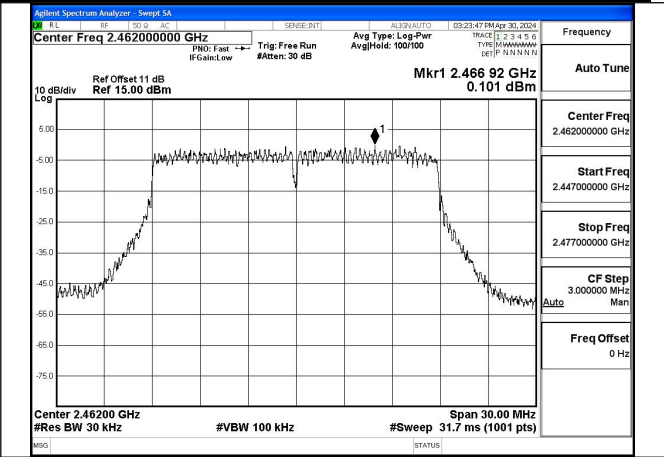

Mode:802.11n HT20 Frequency:2437MHz Ant:Chain0

Mode:802.11n HT20 Frequency:2462MHz Ant:Chain0

Mode:802.11n HT20 Frequency:2412MHz Ant:Chain1

Mode:802.11n HT20 Frequency:2437MHz Ant:Chain1

Mode:802.11n HT20 Frequency:2462MHz Ant:Chain1