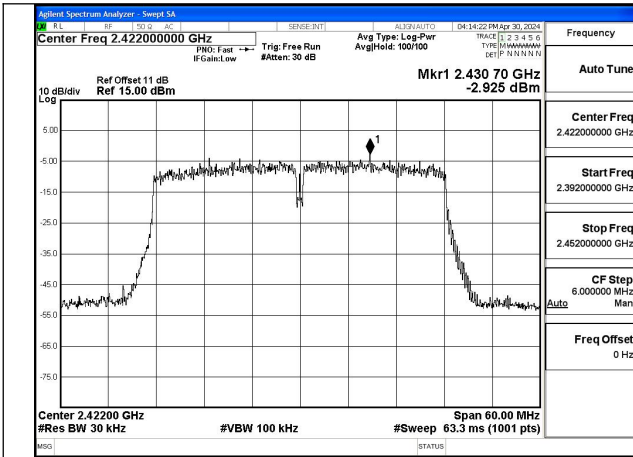

Test Mode: 802.11n HT40

Mode:802.11n HT40 Frequency:2422MHz Ant:Chain0