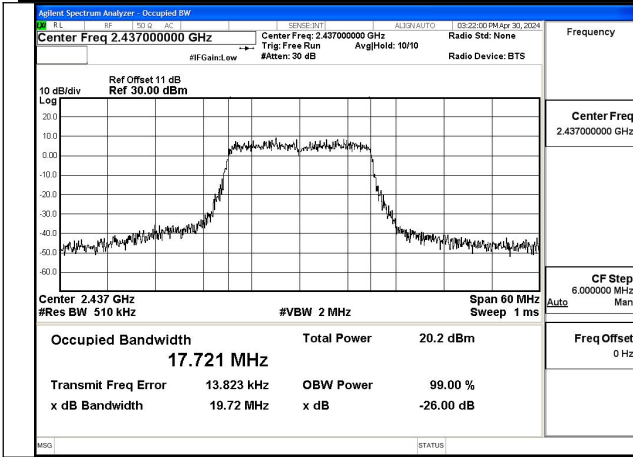

Mode:802.11n HT20 Frequency:2437MHz Ant:Chain1