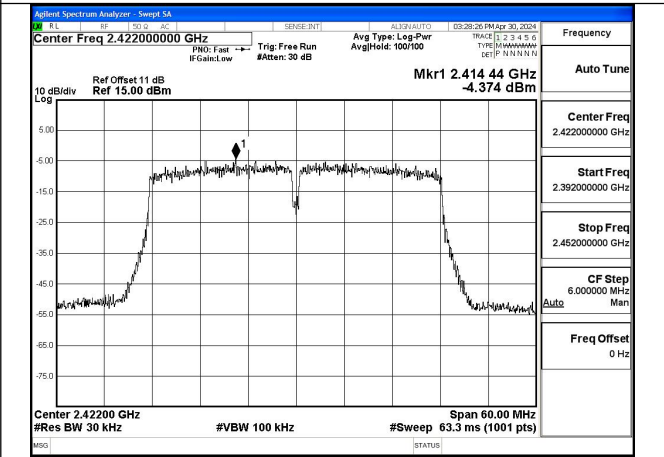

Test Mode: 802.11n HT40

Mode:802.11n HT40 Frequency:2422MHz Ant:Chain0

Mode:802.11n HT40 Frequency:2437MHz Ant:Chain0

Mode:802.11n HT40 Frequency:2452MHz Ant:Chain0

Mode:802.11n HT40 Frequency:2422MHz Ant:Chain1