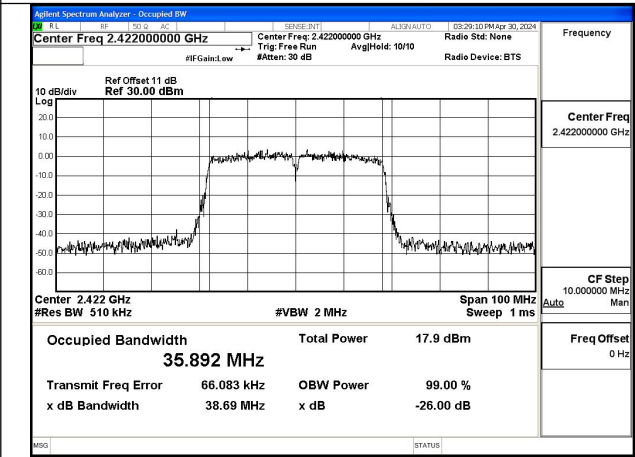

Mode:802.11n HT40 Frequency:2422MHz Ant:Chain1