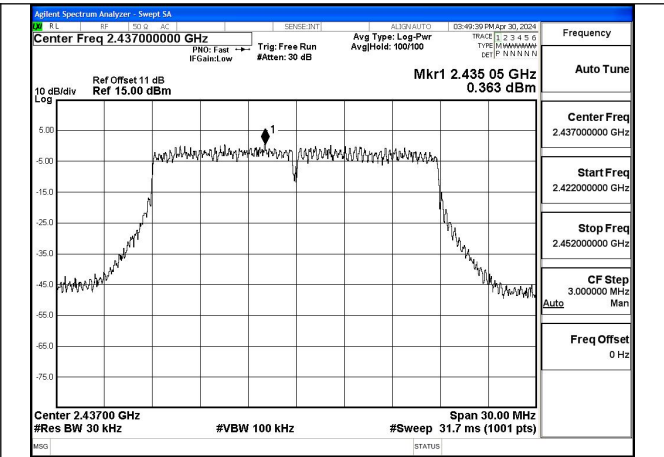

Mode:802.11g Frequency:2462MHz Ant:Chain0

Mode:802.11g Frequency:2412MHz Ant:Chain1

Mode:802.11g Frequency:2437MHz Ant:Chain1

Mode:802.11g Frequency:2462MHz Ant:Chain1

Test Mode: 802.11n HT20

Mode:802.11n HT20 Frequency:2412MHz Ant:Chain0