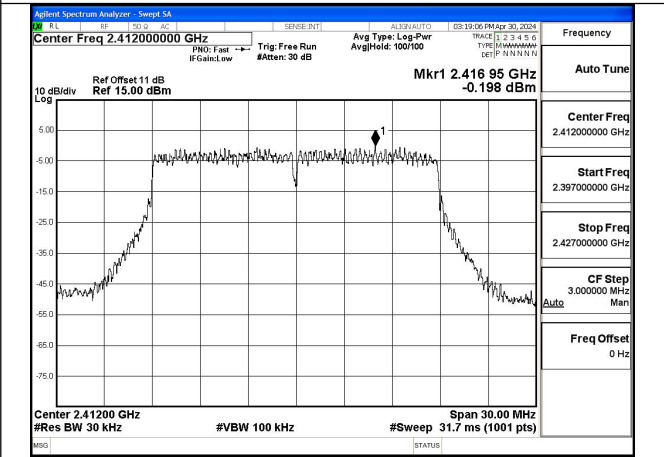

Mode:802.11n HT20 Frequency:2412MHz Ant:Chain1