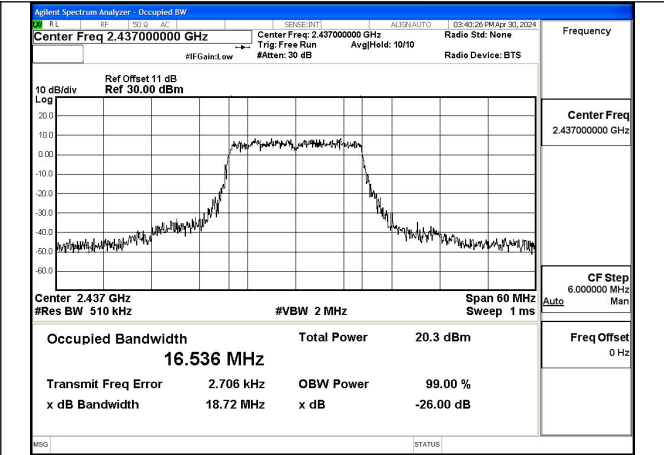

Mode:802.11b Frequency:2437MHz Ant:Chain1

Mode:802.11b Frequency:2462MHz Ant:Chain1

Test Mode: 802.11g

Mode:802.11g Frequency:2412MHz Ant:Chain0

Mode:802.11g Frequency:2437MHz Ant:Chain0

Mode:802.11g Frequency:2462MHz Ant:Chain0