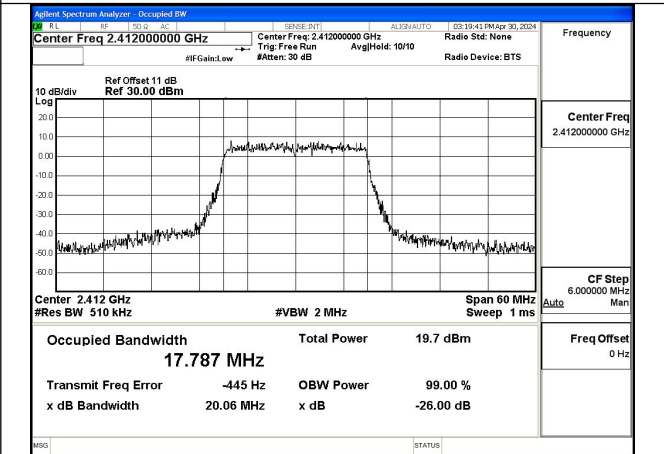

Mode:802.11n HT20 Frequency:2412MHz Ant:Chain1