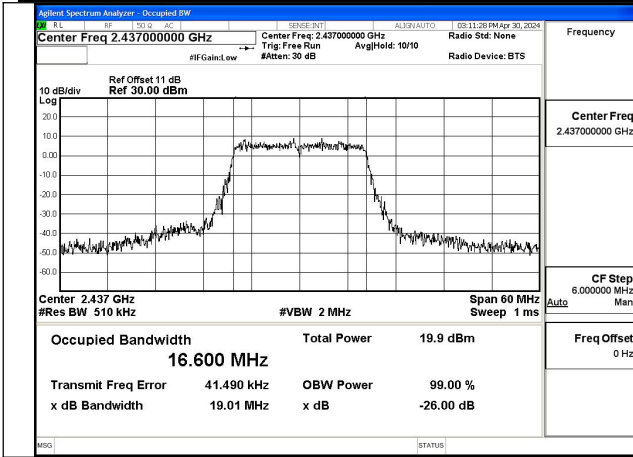

Mode:802.11g Frequency:2437MHz Ant:Chain1