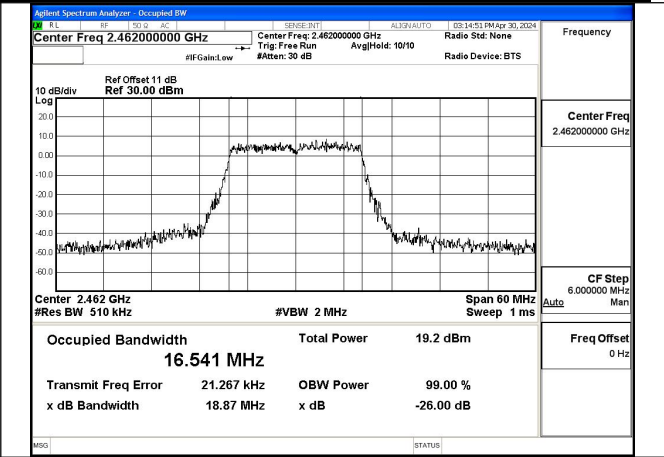

Mode:802.11g Frequency:2462MHz Ant:Chain1