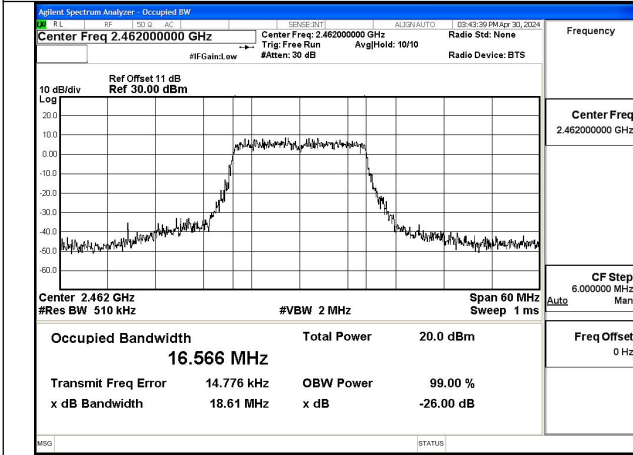

Mode:802.11b Frequency:2437MHz Ant:Chain1

Mode:802.11b Frequency:2462MHz Ant:Chain1

Test Mode: 802.11g

Mode:802.11g Frequency:2412MHz Ant:Chain0

Mode:802.11g Frequency:2437MHz Ant:Chain0

Mode:802.11g Frequency:2462MHz Ant:Chain0