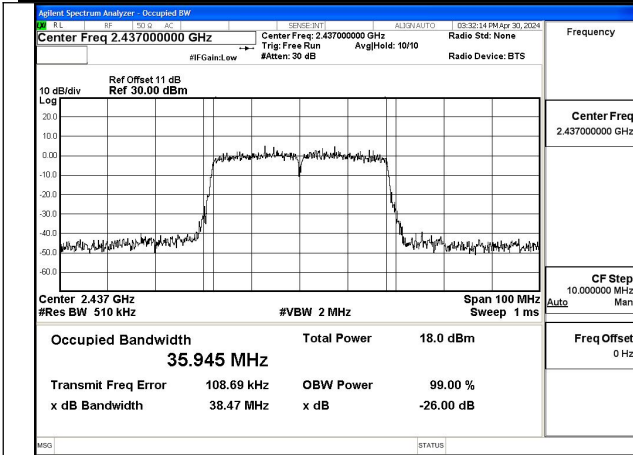

Mode:802.11n HT40 Frequency:2422MHz Ant:Chain0

Mode:802.11n HT40 Frequency:2437MHz Ant:Chain0

Mode:802.11n HT40 Frequency:2452MHz Ant:Chain0

Mode:802.11n HT40 Frequency:2422MHz Ant:Chain1

Mode:802.11n HT40 Frequency:2437MHz Ant:Chain1