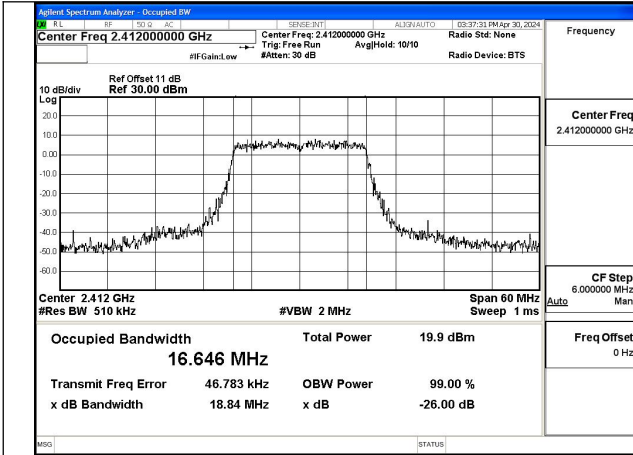

Mode:802.11b Frequency:2437MHz Ant:Chain1

Mode:802.11b Frequency:2462MHz Ant:Chain1

Test Mode: 802.11g

Mode:802.11g Frequency:2412MHz Ant:Chain0

Mode:802.11g Frequency:2437MHz Ant:Chain0

Mode:802.11g Frequency:2462MHz Ant:Chain0