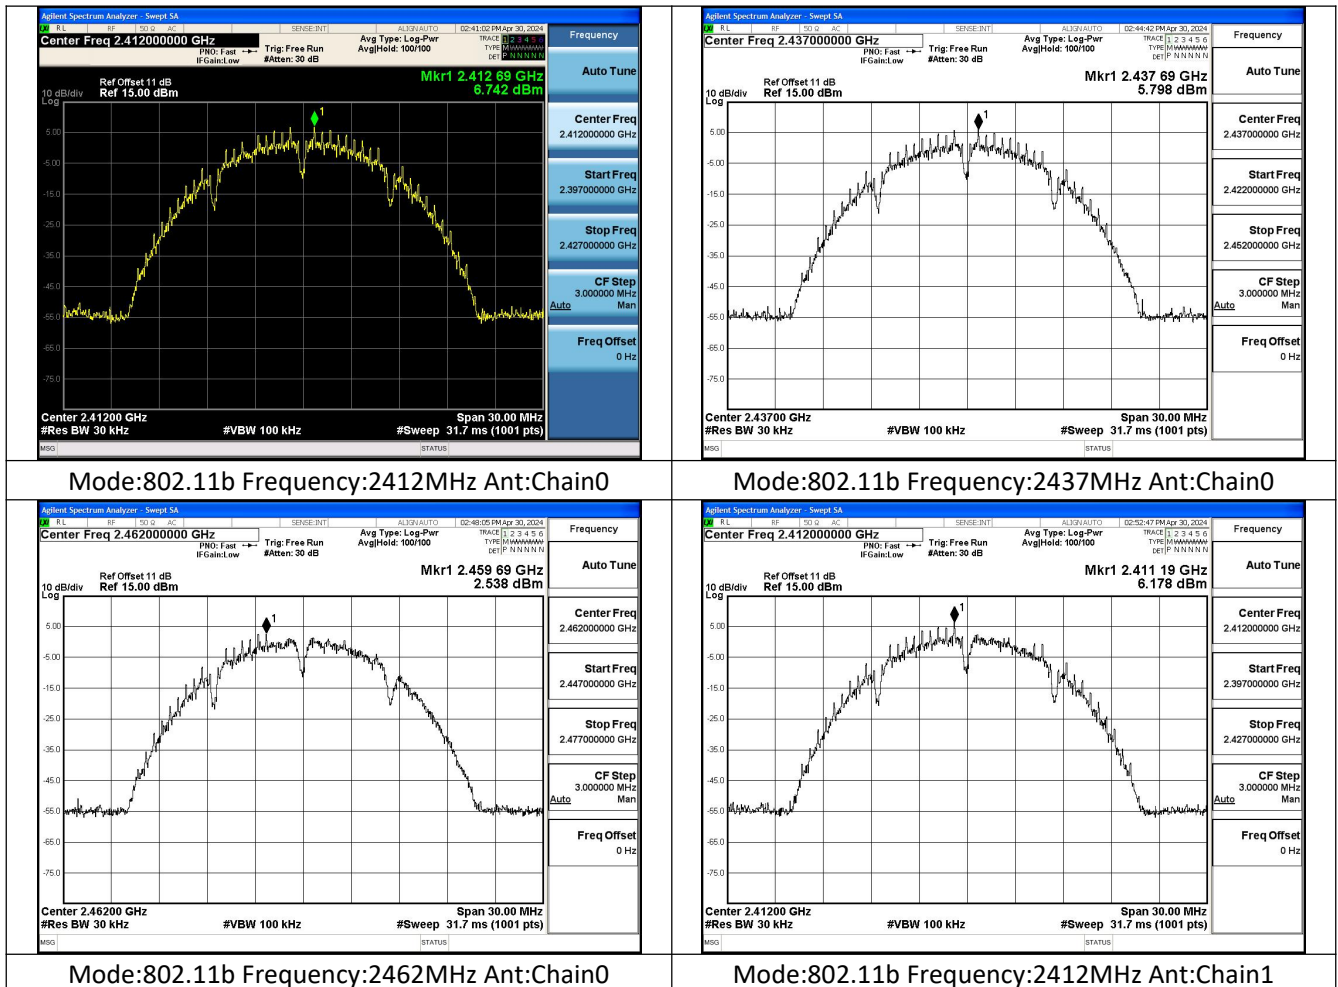

Transmitter Power Spectral Density

Test Mode	Antenna	Tones	Power Density(dBm/3KHz)		
			Channel No.1	Channel No.6	Channel No.11
			2412MHz	2437MHz	2462MHz
802.11b	Chain0	NA	-3.258	-4.202	-7.462
802.11b	Chain1	NA	-3.822	-4.917	-5.571
802.11g	Chain0	NA	-7.943	-8.616	-8.855
802.11g	Chain1	NA	-9.039	-9.096	-9.678
802.11n HT20	Chain0	NA	-9.044	-9.637	-9.041
802.11n HT20	Chain1	NA	-10.198	-9.430	-9.899
802.11n HT20	MIMO	NA	-6.572	-6.522	-6.439

Test Mode	Antenna	Tones	Power Density(dBm/3KHz)		
			Channel No.3	Channel No.6	Channel No.9
			2422MHz	2437MHz	2452MHz
802.11n HT40	Chain0	NA	-12.925	-13.402	-14.085
802.11n HT40	Chain1	NA	-14.374	-14.087	-14.157
802.11n HT40	MIMO	NA	-10.579	-10.721	-11.111

Test Mode: 802.11b