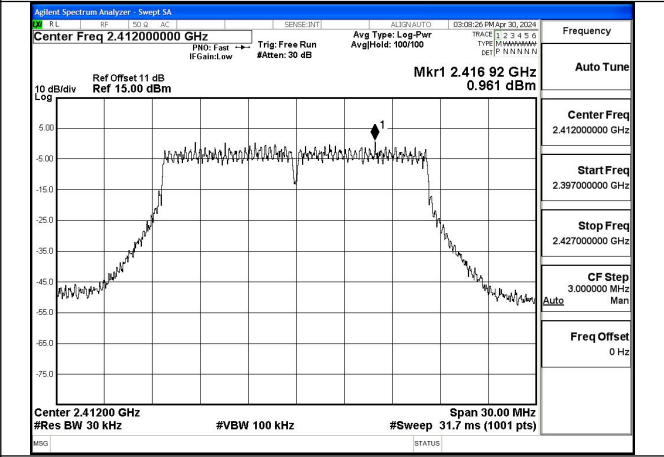

Mode:802.11g Frequency:2412MHz Ant:Chain1