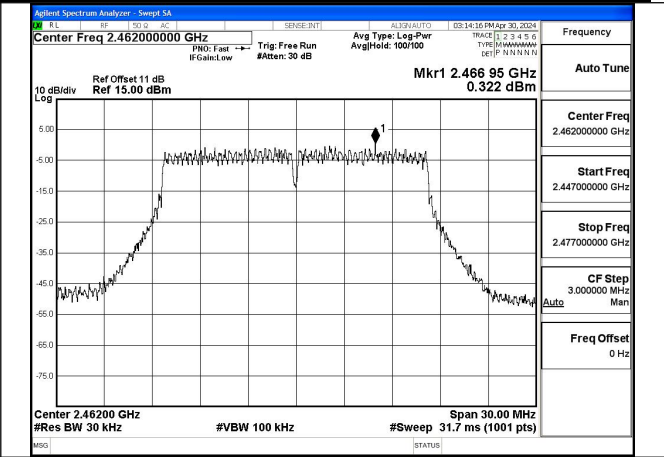

Mode:802.11g Frequency:2462MHz Ant:Chain1