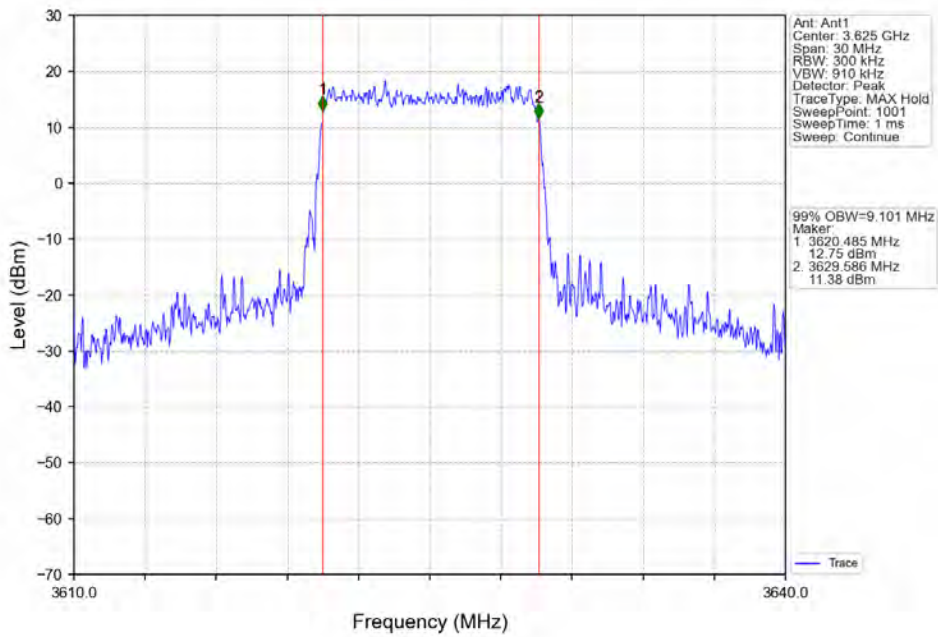

Band48_10MHz_QPSK_MCH_3625MHz_RB_50_0_NTNV