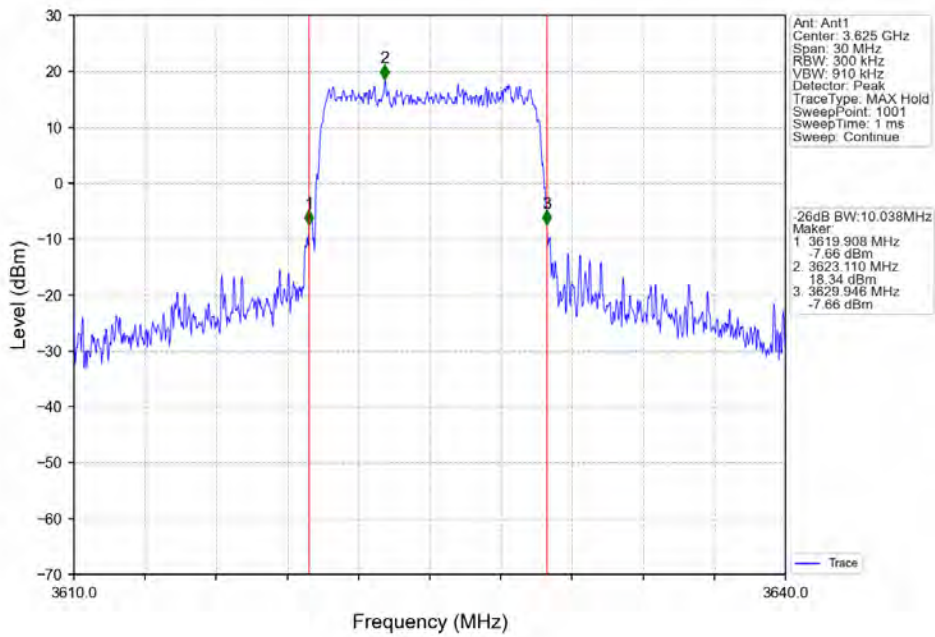

Band48_10MHz_QPSK_MCH_3625MHz_RB_50_0_NTNV