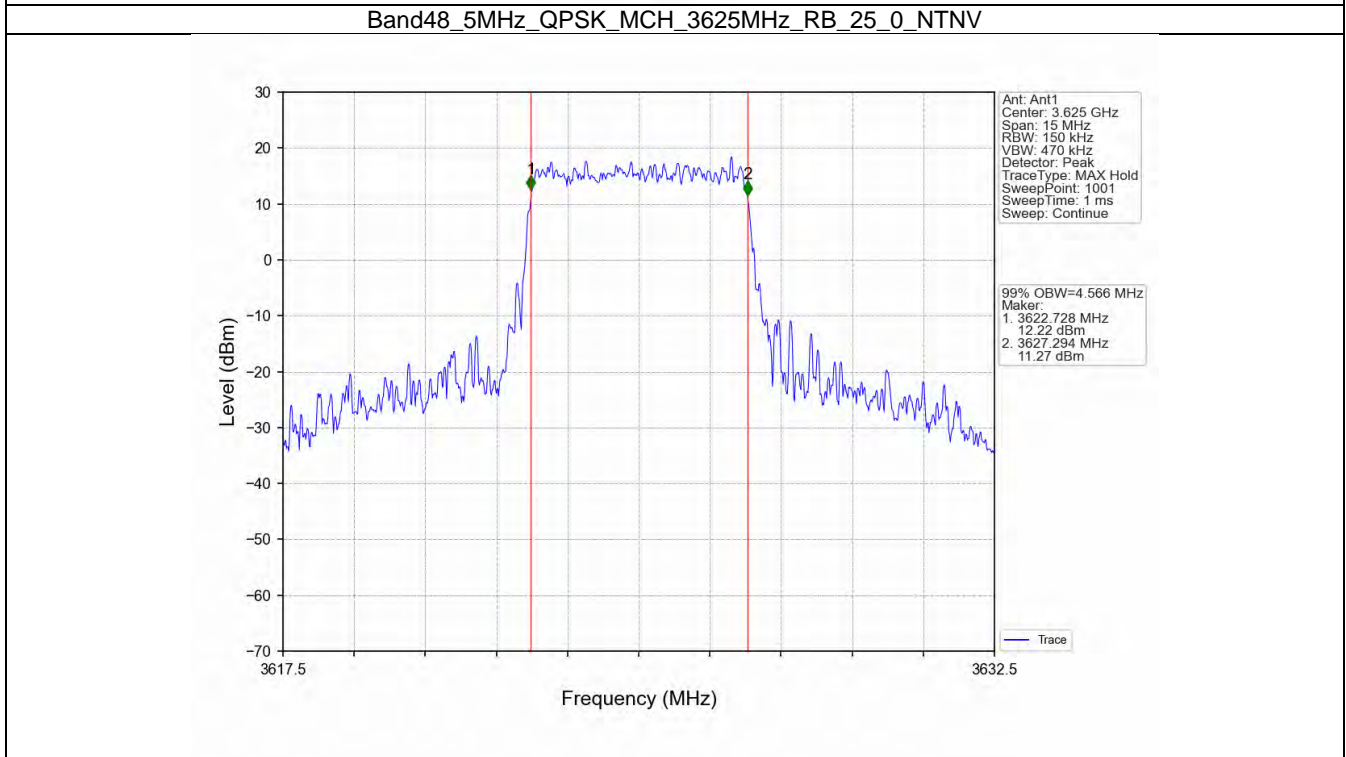

LTE B48

1. 99% & 26dB Bandwidth

1.1 Band48_OBW

1.1.1 Test Result

Band: 48 / NTNV						
Bandwidth (MHz)	Modulation	Frequency (MHz)	RB Allocation		99% Occupied Bandwidth (MHz)	Verdict
			Size	Offset	Result	
5	QPSK	3552.5	25	0	4.587	Pass
		3625	25	0	4.566	Pass
		3697.5	25	0	4.558	Pass
	16QAM	3552.5	25	0	4.584	Pass
		3625	25	0	4.571	Pass
		3697.5	25	0	4.555	Pass
10	QPSK	3555	50	0	9.116	Pass
		3625	50	0	9.101	Pass
		3695	50	0	9.090	Pass
	16QAM	3555	50	0	9.066	Pass
		3625	50	0	9.099	Pass
		3695	50	0	9.072	Pass
15	QPSK	3557.5	75	0	13.627	Pass
		3625	75	0	13.617	Pass
		3692.5	75	0	13.677	Pass
	16QAM	3557.5	75	0	13.645	Pass
		3625	75	0	13.584	Pass
		3692.5	75	0	13.623	Pass
20	QPSK	3560	100	0	18.125	Pass
		3625	100	0	18.118	Pass
		3690	100	0	18.100	Pass
	16QAM	3560	100	0	18.119	Pass
		3625	100	0	18.044	Pass
		3690	100	0	18.077	Pass

1.1.2 Test Graph