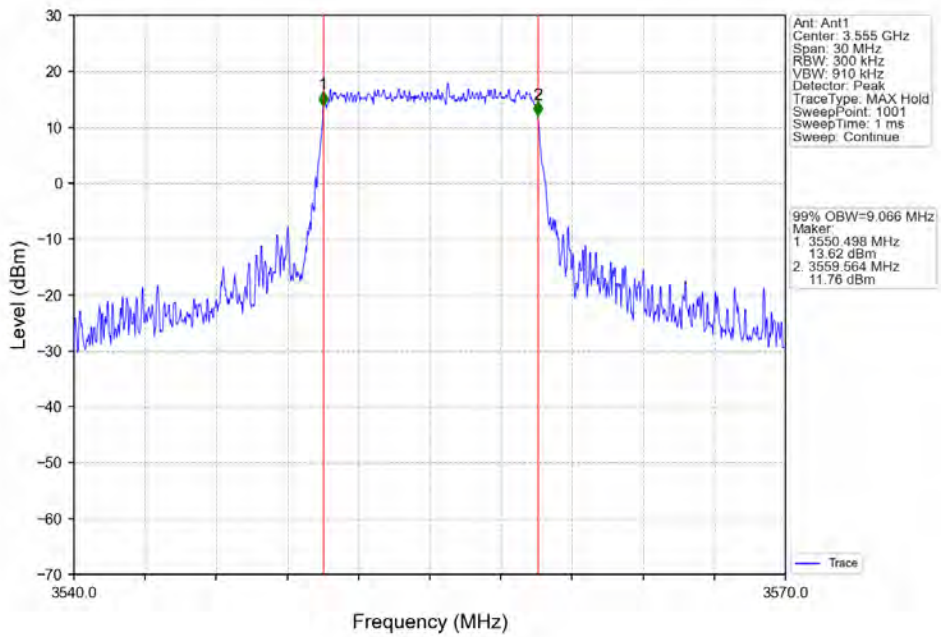

Band48_10MHz_16QAM_LCH_3555MHz_RB_50_0_NTNV