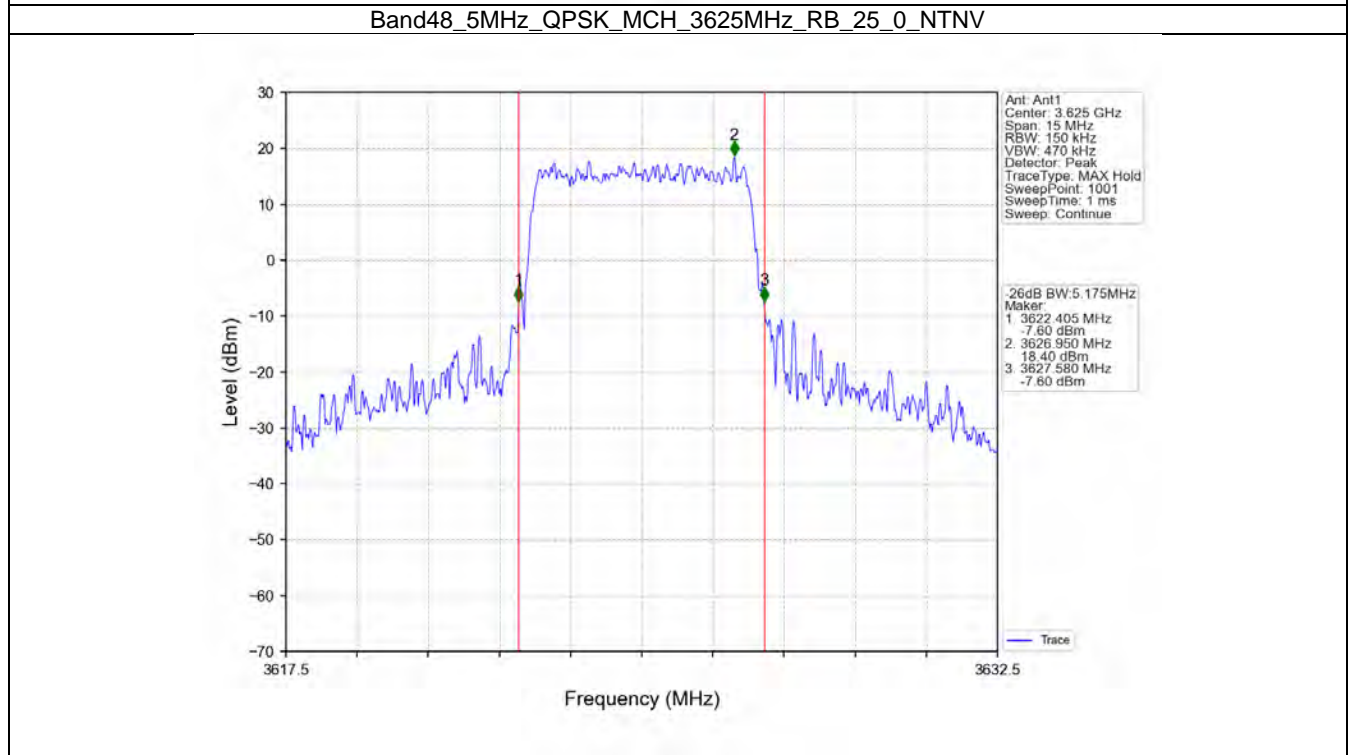

1.2 Band48_XDB

1.2.1 Test Result

Band: 48 / NTNV						
Bandwidth (MHz)	Modulation	Frequency (MHz)	RB Allocation		26dB Bandwidth (MHz)	Verdict
			Size	Offset	Result	
5	QPSK	3552.5	25	0	5.771	Pass
		3625	25	0	5.175	Pass
		3697.5	25	0	5.292	Pass
	16QAM	3552.5	25	0	5.513	Pass
		3625	25	0	5.258	Pass
		3697.5	25	0	5.455	Pass
10	QPSK	3555	50	0	11.091	Pass
		3625	50	0	10.038	Pass
		3695	50	0	10.634	Pass
	16QAM	3555	50	0	11.844	Pass
		3625	50	0	10.201	Pass
		3695	50	0	9.962	Pass
15	QPSK	3557.5	75	0	16.163	Pass
		3625	75	0	14.933	Pass
		3692.5	75	0	15.486	Pass
	16QAM	3557.5	75	0	17.636	Pass
		3625	75	0	15.143	Pass
		3692.5	75	0	15.538	Pass
20	QPSK	3560	100	0	22.219	Pass
		3625	100	0	20.164	Pass
		3690	100	0	20.262	Pass
	16QAM	3560	100	0	22.140	Pass
		3625	100	0	20.389	Pass
		3690	100	0	22.558	Pass

1.2.2 Test Graph