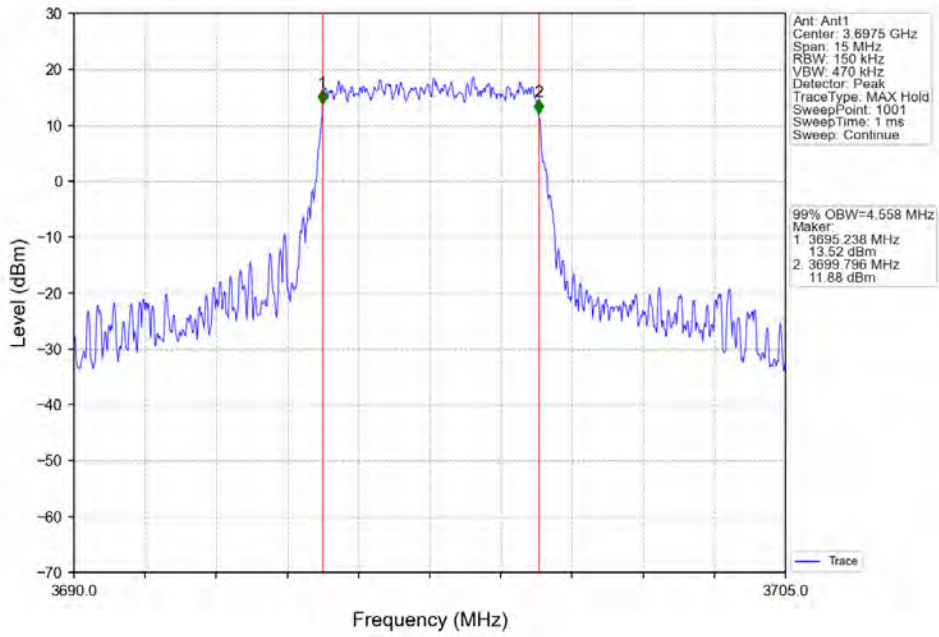

Band48_5MHz_QPSK_HCH_3697.5MHz_RB_25_0_NTNV