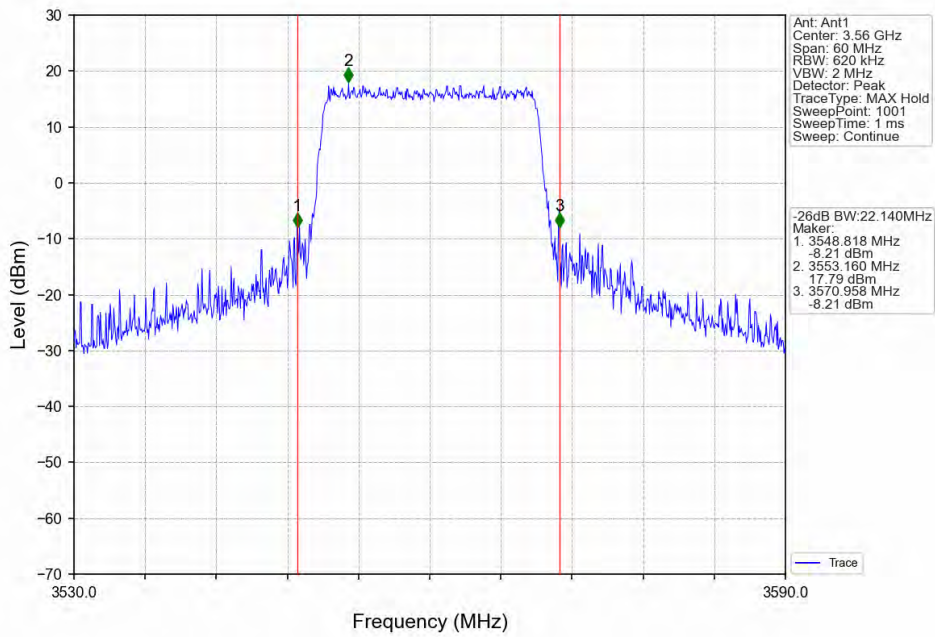

Band48_20MHz_16QAM_MCH_3625MHz_RB_100_0_NTNV

Band48_20MHz_16QAM_HCH_3690MHz_RB_100_0_NTNV

UL 48C - LTE

26dB Bandwidth and Occupied Bandwidth

Test Result

Band	Bandwidth	Modulation	Channel	RB Configuration	Occupied Bandwidth (MHz)	26dB Bandwidth (MHz)	Verdict
48-48	10MHz-20MHz	QPSK-QPSK	55295-55439	50RB#0-100RB#0	27.756	29.00	PASS
48-48	10MHz-20MHz	QPSK-QPSK	55896-56040	50RB#0-100RB#0	27.613	29.00	PASS
48-48	10MHz-20MHz	QPSK-QPSK	56496-56640	50RB#0-100RB#0	27.824	29.25	PASS
48-48	10MHz-20MHz	16QAM-16QAM	55295-55439	50RB#0-100RB#0	27.728	29.08	PASS
48-48	10MHz-20MHz	16QAM-16QAM	55896-56040	50RB#0-100RB#0	27.702	29.08	PASS
48-48	10MHz-20MHz	16QAM-16QAM	56496-56640	50RB#0-100RB#0	27.724	29.08	PASS
48-48	10MHz-20MHz	64QAM-64QAM	55295-55439	50RB#0-100RB#0	27.717	29.08	PASS
48-48	10MHz-20MHz	64QAM-64QAM	55896-56040	50RB#0-100RB#0	27.716	29.08	PASS
48-48	10MHz-20MHz	64QAM-64QAM	56496-56640	50RB#0-100RB#0	27.723	29.17	PASS
48-48	10MHz-20MHz	256QAM-256QAM	55295-55439	50RB#0-100RB#0	27.715	29.08	PASS
48-48	10MHz-20MHz	256QAM-256QAM	55896-56040	50RB#0-100RB#0	27.724	29.08	PASS
48-48	10MHz-20MHz	256QAM-256QAM	56496-56640	50RB#0-100RB#0	27.727	29.08	PASS
48-48	15MHz-20MHz	QPSK-QPSK	55318-55489	75RB#0-100RB#0	32.718	34.00	PASS