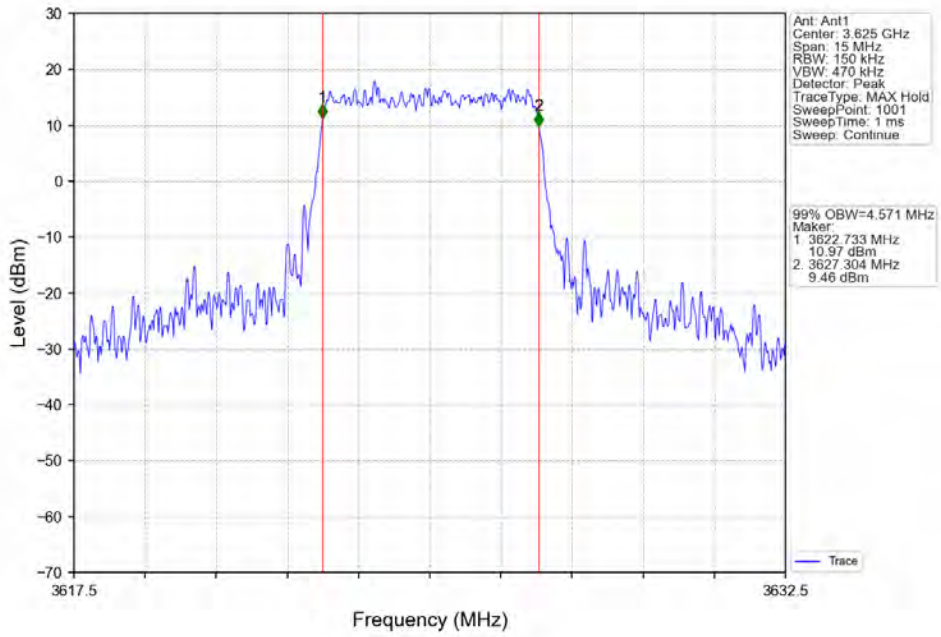

1.1.2 Test Graph

Band48_5MHz_QPSK_HCH_3697.5MHz_RB_25_0_NTNV

Band48_5MHz_16QAM_LCH_3552.5MHz_RB_25_0_NTNV

Band48_5MHz_16QAM_MCH_3625MHz_RB_25_0_NTNV

Band48_5MHz_16QAM_HCH_3697.5MHz_RB_25_0_NTNV

Band48_10MHz_QPSK_LCH_3555MHz_RB_50_0_NTNV