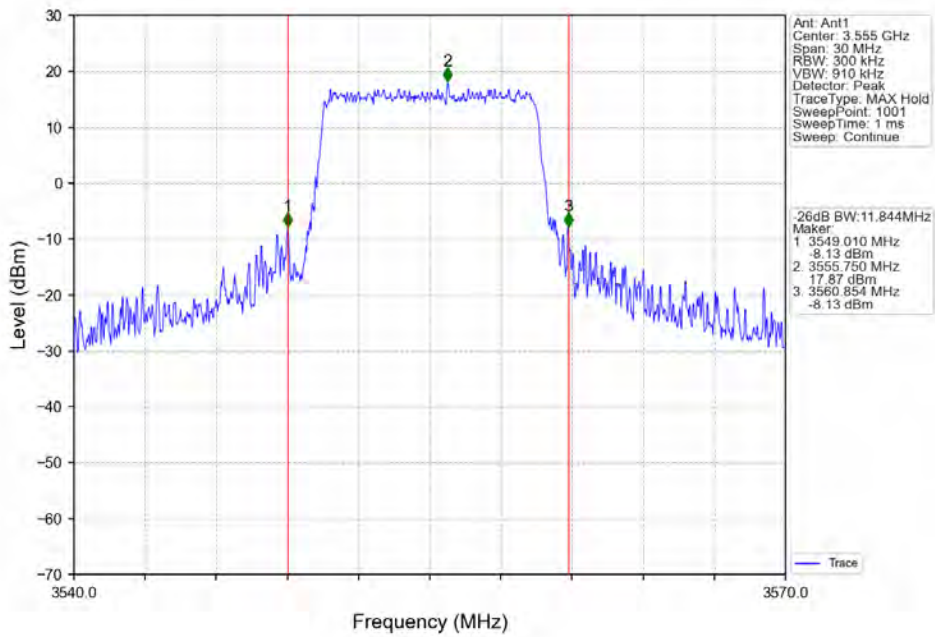

Band48_10MHz_16QAM_LCH_3555MHz_RB_50_0_NTNV