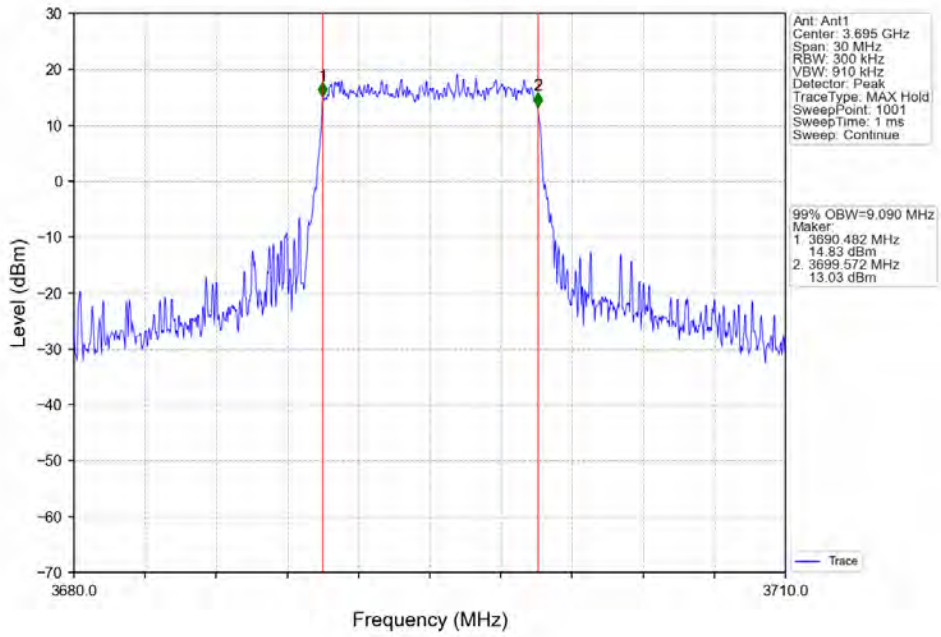

Band48_10MHz_QPSK_HCH_3695MHz_RB_50_0_NTNV