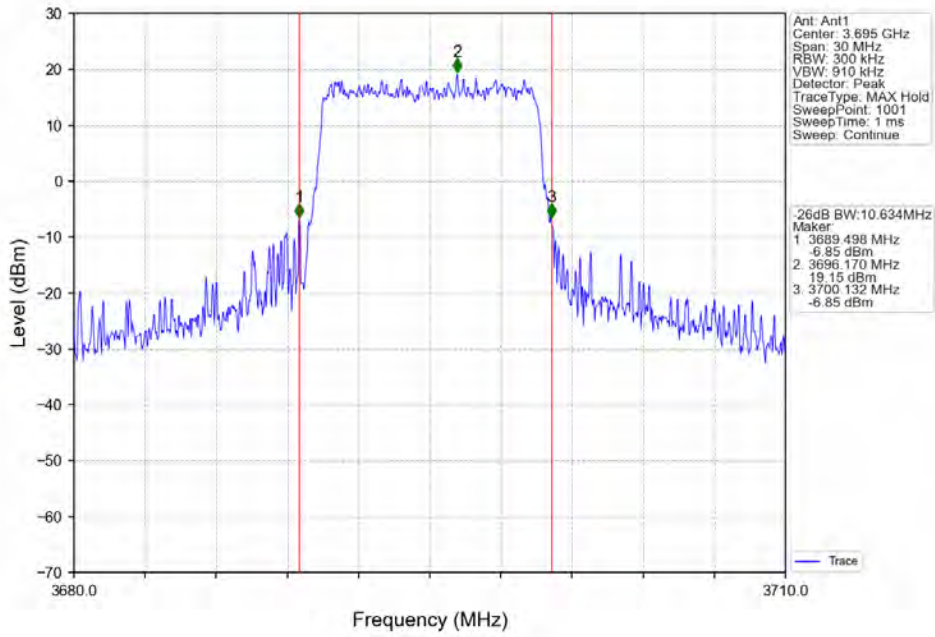

Band48_10MHz_QPSK_HCH_3695MHz_RB_50_0_NTNV