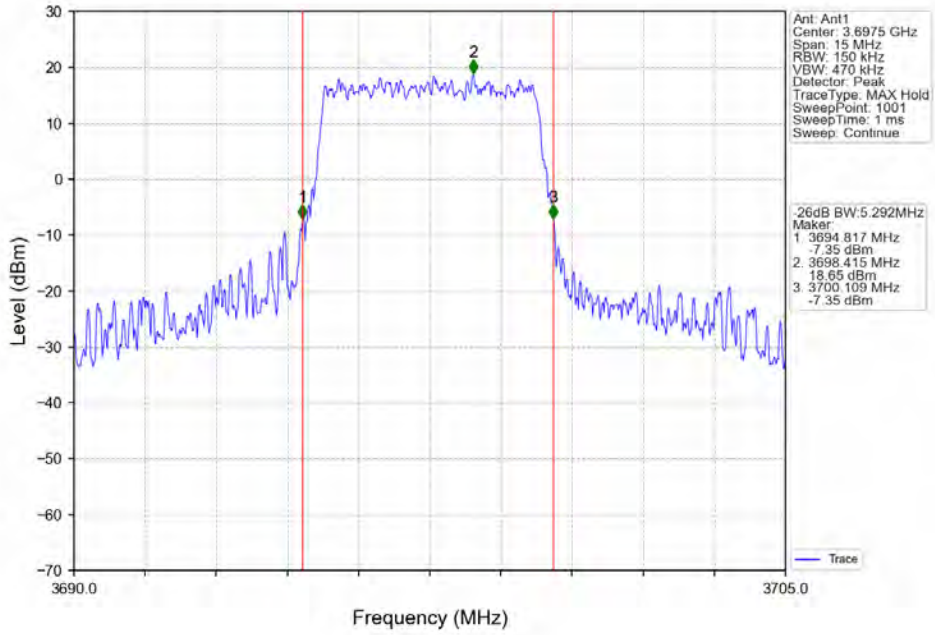

Band48_5MHz_QPSK_HCH_3697.5MHz_RB_25_0_NTNV