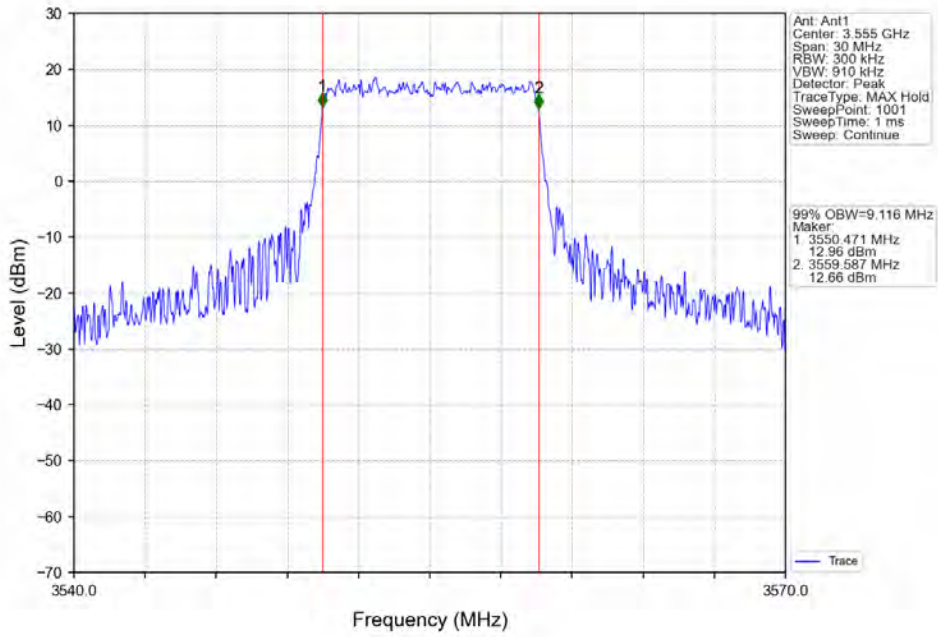

1.1.2 Test Graph

Band48_5MHz_QPSK_HCH_3697.5MHz_RB_25_0_NTNV

Band48_5MHz_16QAM_LCH_3552.5MHz_RB_25_0_NTNV

Band48_5MHz_16QAM_MCH_3625MHz_RB_25_0_NTNV

Band48_5MHz_16QAM_HCH_3697.5MHz_RB_25_0_NTNV

Band48_10MHz_QPSK_LCH_3555MHz_RB_50_0_NTNV