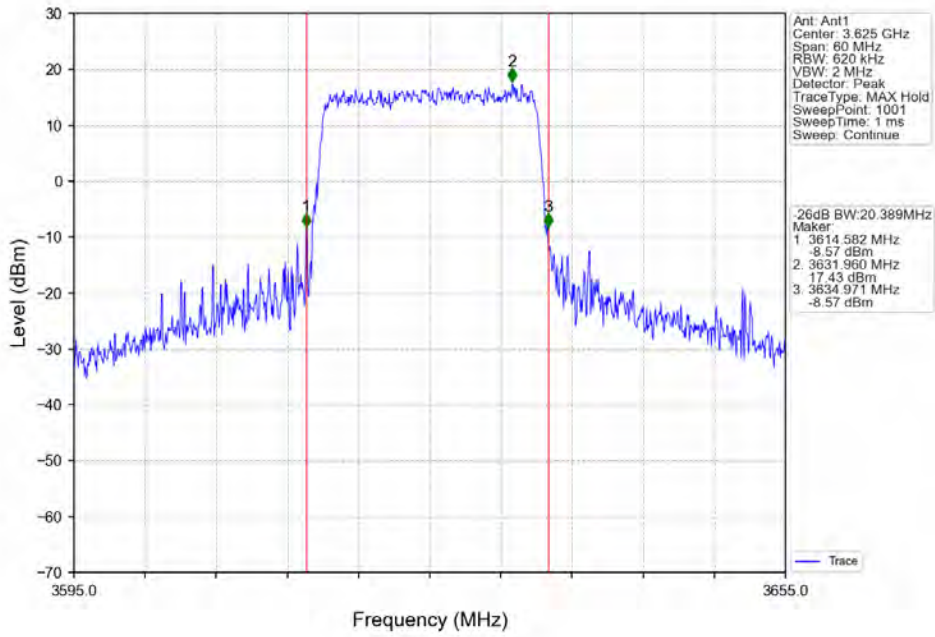

Band48_20MHz_16QAM_MCH_3625MHz_RB_100_0_NTNV

Band48_20MHz_16QAM_HCH_3690MHz_RB_100_0_NTNV

UL 48C - LTE

26dB Bandwidth and Occupied Bandwidth

Test Result

Band	Bandwidth	Modulation	Channel	RB Configuration	Occupied Bandwidth (MHz)	26dB Bandwidth (MHz)	Verdict
48-48	10MHz-20MHz	QPSK-QPSK	55295-55439	50RB#0-100RB#0	27.756	29.00	PASS
48-48	10MHz-20MHz	QPSK-QPSK	55896-56040	50RB#0-100RB#0	27.613	29.00	PASS
48-48	10MHz-20MHz	QPSK-QPSK	56496-56640	50RB#0-100RB#0	27.824	29.25	PASS
48-48	10MHz-20MHz	16QAM-16QAM	55295-55439	50RB#0-100RB#0	27.728	29.08	PASS
48-48	10MHz-20MHz	16QAM-16QAM	55896-56040	50RB#0-100RB#0	27.702	29.08	PASS
48-48	10MHz-20MHz	16QAM-16QAM	56496-56640	50RB#0-100RB#0	27.724	29.08	PASS
48-48	10MHz-20MHz	64QAM-64QAM	55295-55439	50RB#0-100RB#0	27.717	29.08	PASS
48-48	10MHz-20MHz	64QAM-64QAM	55896-56040	50RB#0-100RB#0	27.716	29.08	PASS
48-48	10MHz-20MHz	64QAM-64QAM	56496-56640	50RB#0-100RB#0	27.723	29.17	PASS
48-48	10MHz-20MHz	256QAM-256QAM	55295-55439	50RB#0-100RB#0	27.715	29.08	PASS
48-48	10MHz-20MHz	256QAM-256QAM	55896-56040	50RB#0-100RB#0	27.724	29.08	PASS
48-48	10MHz-20MHz	256QAM-256QAM	56496-56640	50RB#0-100RB#0	27.727	29.08	PASS
48-48	15MHz-20MHz	QPSK-QPSK	55318-55489	75RB#0-100RB#0	32.718	34.00	PASS