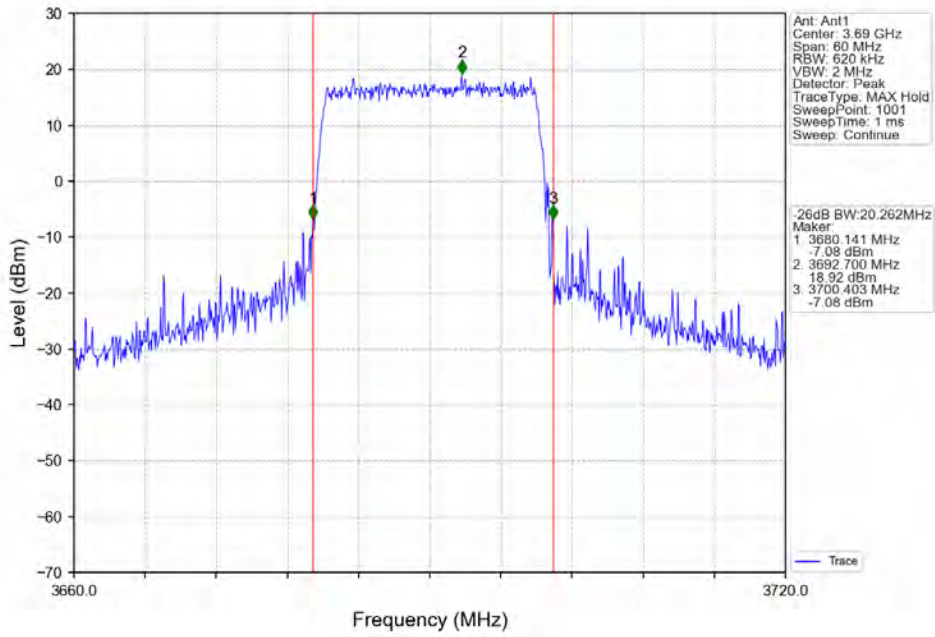

Band48_20MHz_QPSK_HCH_3690MHz_RB_100_0_NTNV