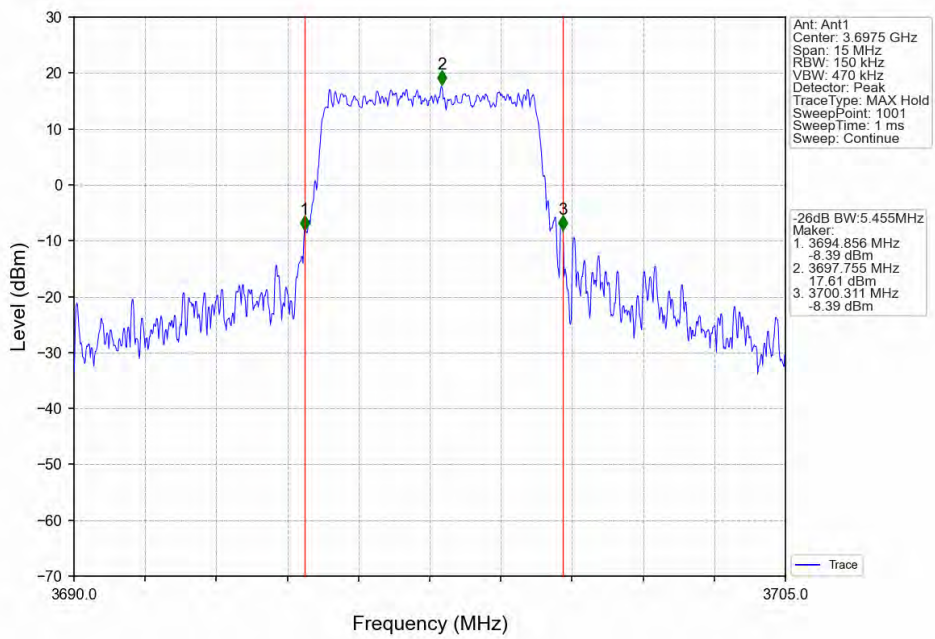

1.2.2 Test Graph

Band48_5MHz_QPSK_HCH_3697.5MHz_RB_25_0_NTNV

Band48_5MHz_16QAM_LCH_3552.5MHz_RB_25_0_NTNV

Band48_5MHz_16QAM_MCH_3625MHz_RB_25_0_NTNV

Band48_5MHz_16QAM_HCH_3697.5MHz_RB_25_0_NTNV

Band48_10MHz_QPSK_LCH_3555MHz_RB_50_0_NTNV