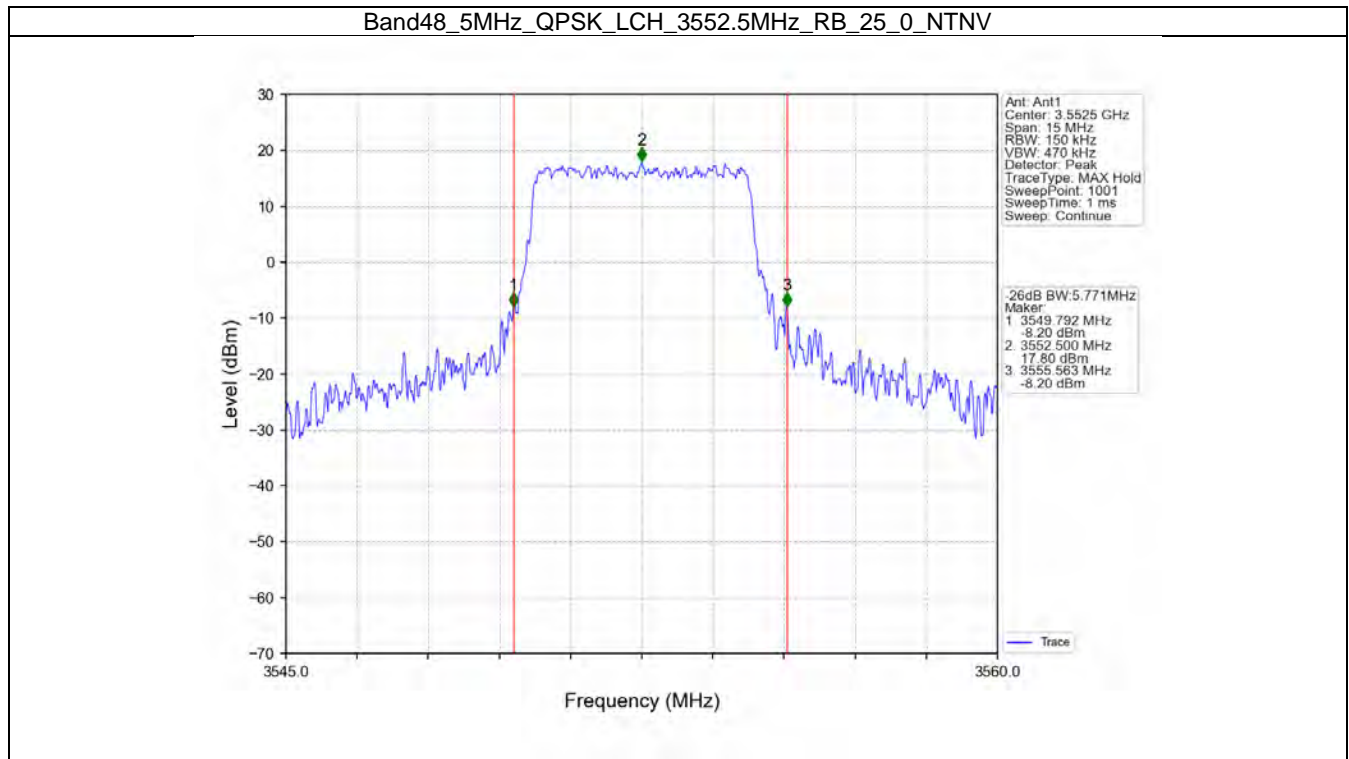

1.2 Band48_XDB

1.2.1 Test Result

Band: 48 / NTNV						
Bandwidth (MHz)	Modulation	Frequency (MHz)	RB Allocation		26dB Bandwidth (MHz)	Verdict
			Size	Offset	Result	
5	QPSK	3552.5	25	0	5.771	Pass
		3625	25	0	5.175	Pass
		3697.5	25	0	5.292	Pass
	16QAM	3552.5	25	0	5.513	Pass
		3625	25	0	5.258	Pass
		3697.5	25	0	5.455	Pass
10	QPSK	3555	50	0	11.091	Pass
		3625	50	0	10.038	Pass
		3695	50	0	10.634	Pass
	16QAM	3555	50	0	11.844	Pass
		3625	50	0	10.201	Pass
		3695	50	0	9.962	Pass
15	QPSK	3557.5	75	0	16.163	Pass
		3625	75	0	14.933	Pass
		3692.5	75	0	15.486	Pass
	16QAM	3557.5	75	0	17.636	Pass
		3625	75	0	15.143	Pass
		3692.5	75	0	15.538	Pass
20	QPSK	3560	100	0	22.219	Pass
		3625	100	0	20.164	Pass
		3690	100	0	20.262	Pass
	16QAM	3560	100	0	22.140	Pass
		3625	100	0	20.389	Pass
		3690	100	0	22.558	Pass

1.2.2 Test Graph