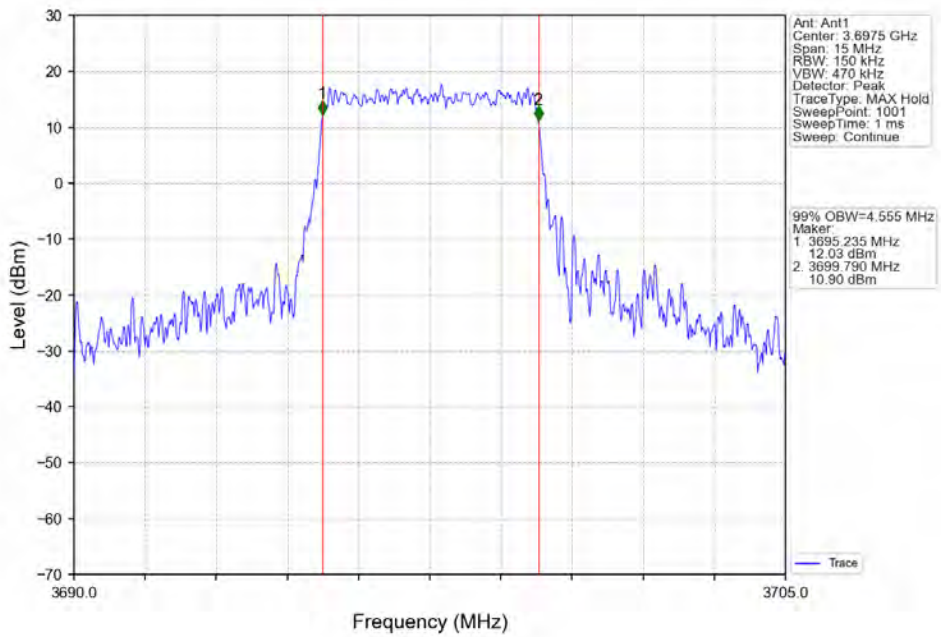

1.1.2 Test Graph

Band48_5MHz_QPSK_HCH_3697.5MHz_RB_25_0_NTNV

Band48_5MHz_16QAM_LCH_3552.5MHz_RB_25_0_NTNV

Band48_5MHz_16QAM_MCH_3625MHz_RB_25_0_NTNV

Band48_5MHz_16QAM_HCH_3697.5MHz_RB_25_0_NTNV

Band48_10MHz_QPSK_LCH_3555MHz_RB_50_0_NTNV