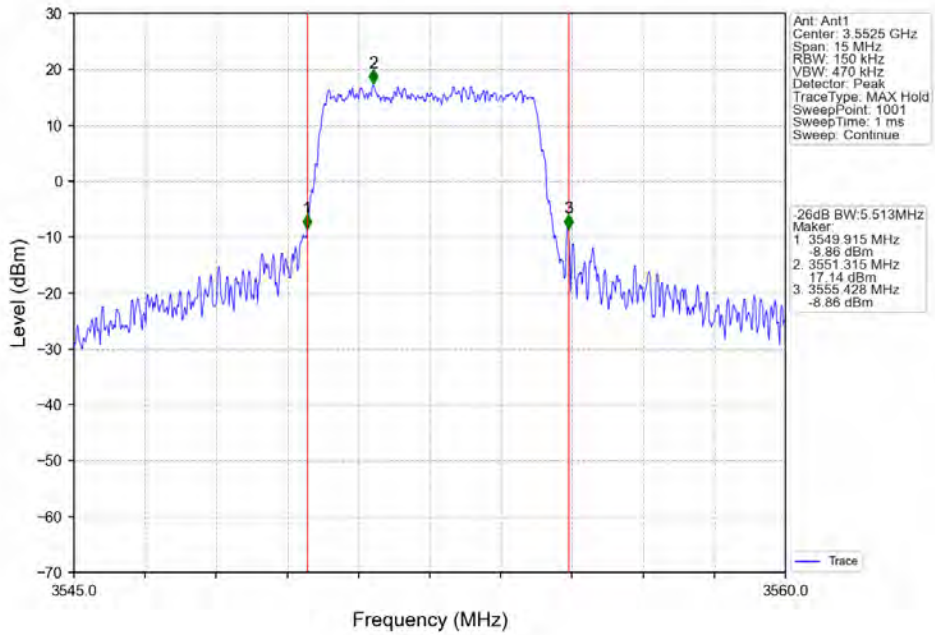

Band48_5MHz_16QAM_LCH_3552.5MHz_RB_25_0_NTNV