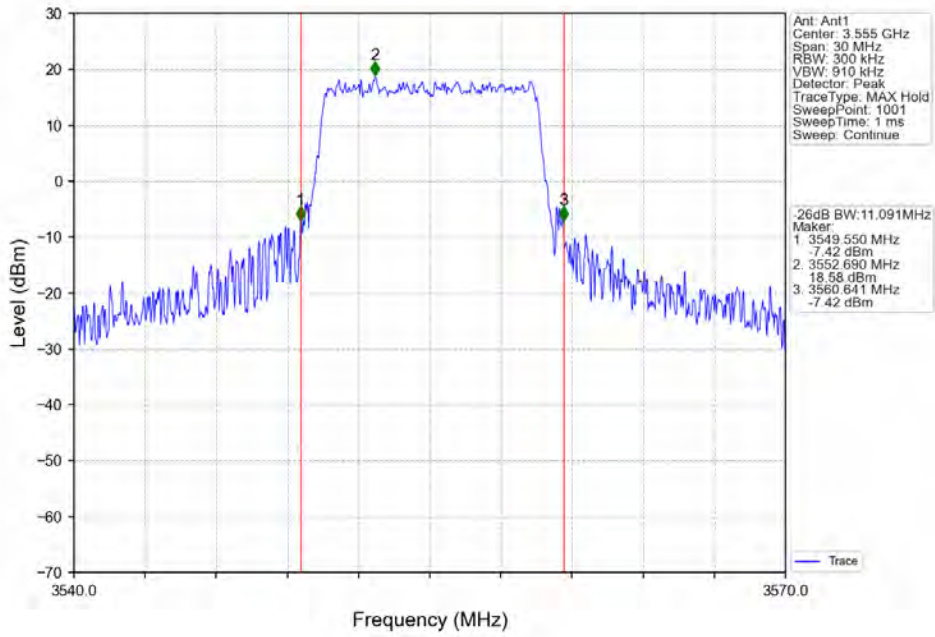

1.2.2 Test Graph

Band48_5MHz_QPSK_HCH_3697.5MHz_RB_25_0_NTNV

Band48_5MHz_16QAM_LCH_3552.5MHz_RB_25_0_NTNV

Band48_5MHz_16QAM_MCH_3625MHz_RB_25_0_NTNV

Band48_5MHz_16QAM_HCH_3697.5MHz_RB_25_0_NTNV

Band48_10MHz_QPSK_LCH_3555MHz_RB_50_0_NTNV