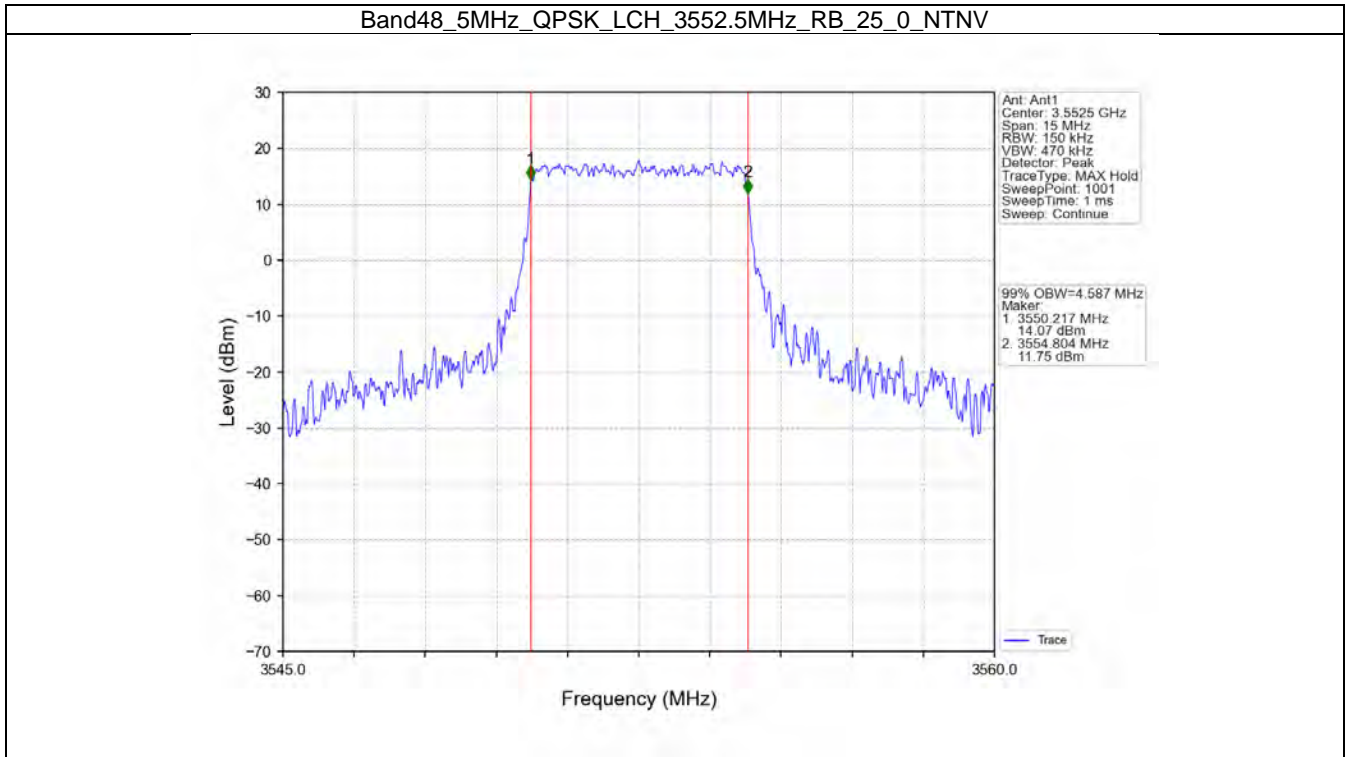

LTE B48

1. 99% & 26dB Bandwidth

1.1 Band48_OBW

1.1.1 Test Result

Band: 48 / NTNV						
Bandwidth (MHz)	Modulation	Frequency (MHz)	RB Allocation		99% Occupied Bandwidth (MHz)	Verdict
			Size	Offset	Result	
5	QPSK	3552.5	25	0	4.587	Pass
		3625	25	0	4.566	Pass
		3697.5	25	0	4.558	Pass
	16QAM	3552.5	25	0	4.584	Pass
		3625	25	0	4.571	Pass
		3697.5	25	0	4.555	Pass
10	QPSK	3555	50	0	9.116	Pass
		3625	50	0	9.101	Pass
		3695	50	0	9.090	Pass
	16QAM	3555	50	0	9.066	Pass
		3625	50	0	9.099	Pass
		3695	50	0	9.072	Pass
15	QPSK	3557.5	75	0	13.627	Pass
		3625	75	0	13.617	Pass
		3692.5	75	0	13.677	Pass
	16QAM	3557.5	75	0	13.645	Pass
		3625	75	0	13.584	Pass
		3692.5	75	0	13.623	Pass
20	QPSK	3560	100	0	18.125	Pass
		3625	100	0	18.118	Pass
		3690	100	0	18.100	Pass
	16QAM	3560	100	0	18.119	Pass
		3625	100	0	18.044	Pass
		3690	100	0	18.077	Pass

1.1.2 Test Graph