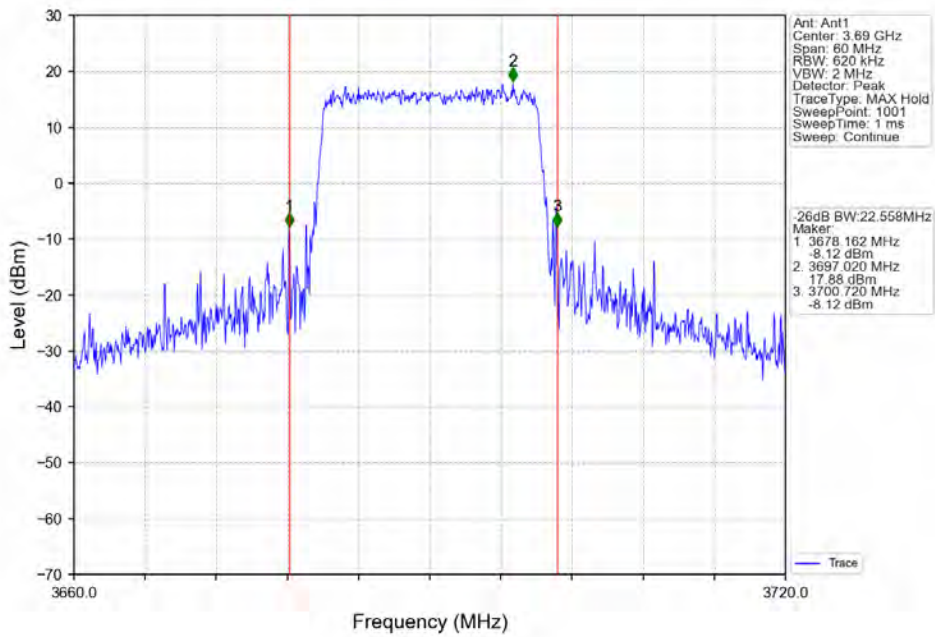

Band48_20MHz_16QAM_MCH_3625MHz_RB_100_0_NTNV

Band48_20MHz_16QAM_HCH_3690MHz_RB_100_0_NTNV

UL 48C - LTE

26dB Bandwidth and Occupied Bandwidth

Test Result

Band	Bandwidth	Modulation	Channel	RB Configuration	Occupied Bandwidth (MHz)	26dB Bandwidth (MHz)	Verdict
48-48	10MHz-20MHz	QPSK-QPSK	55295-55439	50RB#0-100RB#0	27.756	29.00	PASS
48-48	10MHz-20MHz	QPSK-QPSK	55896-56040	50RB#0-100RB#0	27.613	29.00	PASS
48-48	10MHz-20MHz	QPSK-QPSK	56496-56640	50RB#0-100RB#0	27.824	29.25	PASS
48-48	10MHz-20MHz	16QAM-16QAM	55295-55439	50RB#0-100RB#0	27.728	29.08	PASS
48-48	10MHz-20MHz	16QAM-16QAM	55896-56040	50RB#0-100RB#0	27.702	29.08	PASS
48-48	10MHz-20MHz	16QAM-16QAM	56496-56640	50RB#0-100RB#0	27.724	29.08	PASS
48-48	10MHz-20MHz	64QAM-64QAM	55295-55439	50RB#0-100RB#0	27.717	29.08	PASS
48-48	10MHz-20MHz	64QAM-64QAM	55896-56040	50RB#0-100RB#0	27.716	29.08	PASS
48-48	10MHz-20MHz	64QAM-64QAM	56496-56640	50RB#0-100RB#0	27.723	29.17	PASS
48-48	10MHz-20MHz	256QAM-256QAM	55295-55439	50RB#0-100RB#0	27.715	29.08	PASS
48-48	10MHz-20MHz	256QAM-256QAM	55896-56040	50RB#0-100RB#0	27.724	29.08	PASS
48-48	10MHz-20MHz	256QAM-256QAM	56496-56640	50RB#0-100RB#0	27.727	29.08	PASS
48-48	15MHz-20MHz	QPSK-QPSK	55318-55489	75RB#0-100RB#0	32.718	34.00	PASS