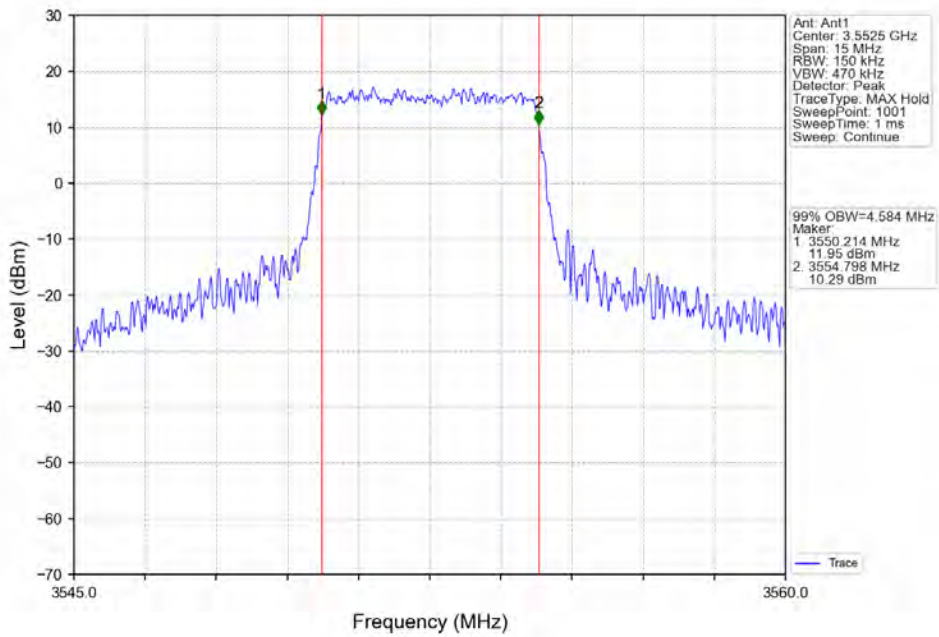

Band48_5MHz_16QAM_LCH_3552.5MHz_RB_25_0_NTNV