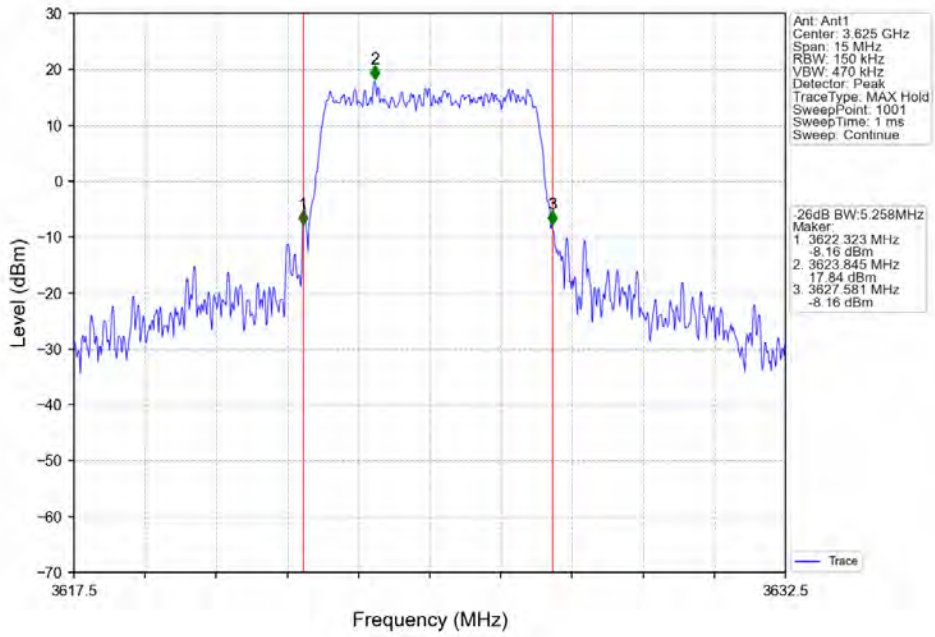

1.2.2 Test Graph

Band48_5MHz_QPSK_HCH_3697.5MHz_RB_25_0_NTNV

Band48_5MHz_16QAM_LCH_3552.5MHz_RB_25_0_NTNV

Band48_5MHz_16QAM_MCH_3625MHz_RB_25_0_NTNV

Band48_5MHz_16QAM_HCH_3697.5MHz_RB_25_0_NTNV

Band48_10MHz_QPSK_LCH_3555MHz_RB_50_0_NTNV