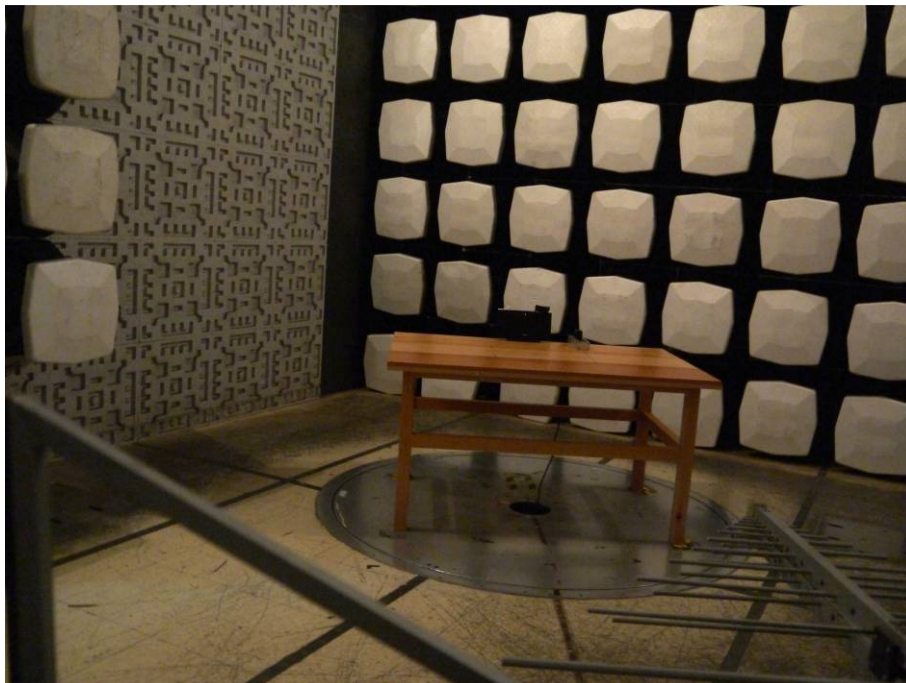

1 Photographs - EUT Test Setup

1.1 Radiated Spurious Emission

Test model No.: SW750M/37

Test model No.: SW700M/37

1.2 Conducted Emission

Test model No.: SW750M/37

Test model No.: SW700M/37