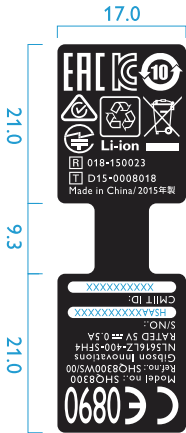

SHQ8300/00 version

SHQ8300 /27 version

SHQ8300产品标签贴附位置图