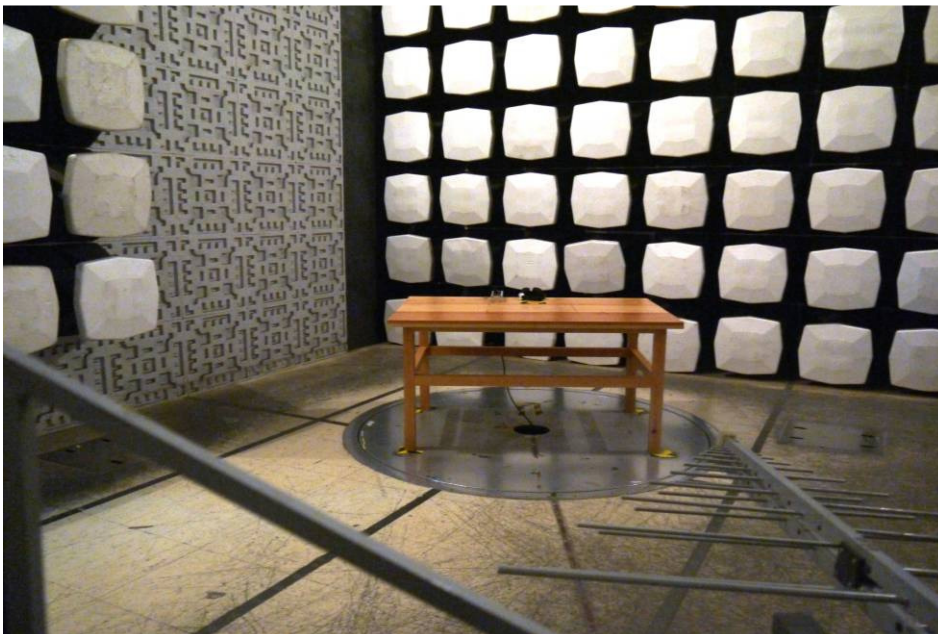

# 1 Photographs - EUT Test Setup

Test model No.: SHB7250

## 1.1 Conducted Emission

## 1.2 Radiated Emission